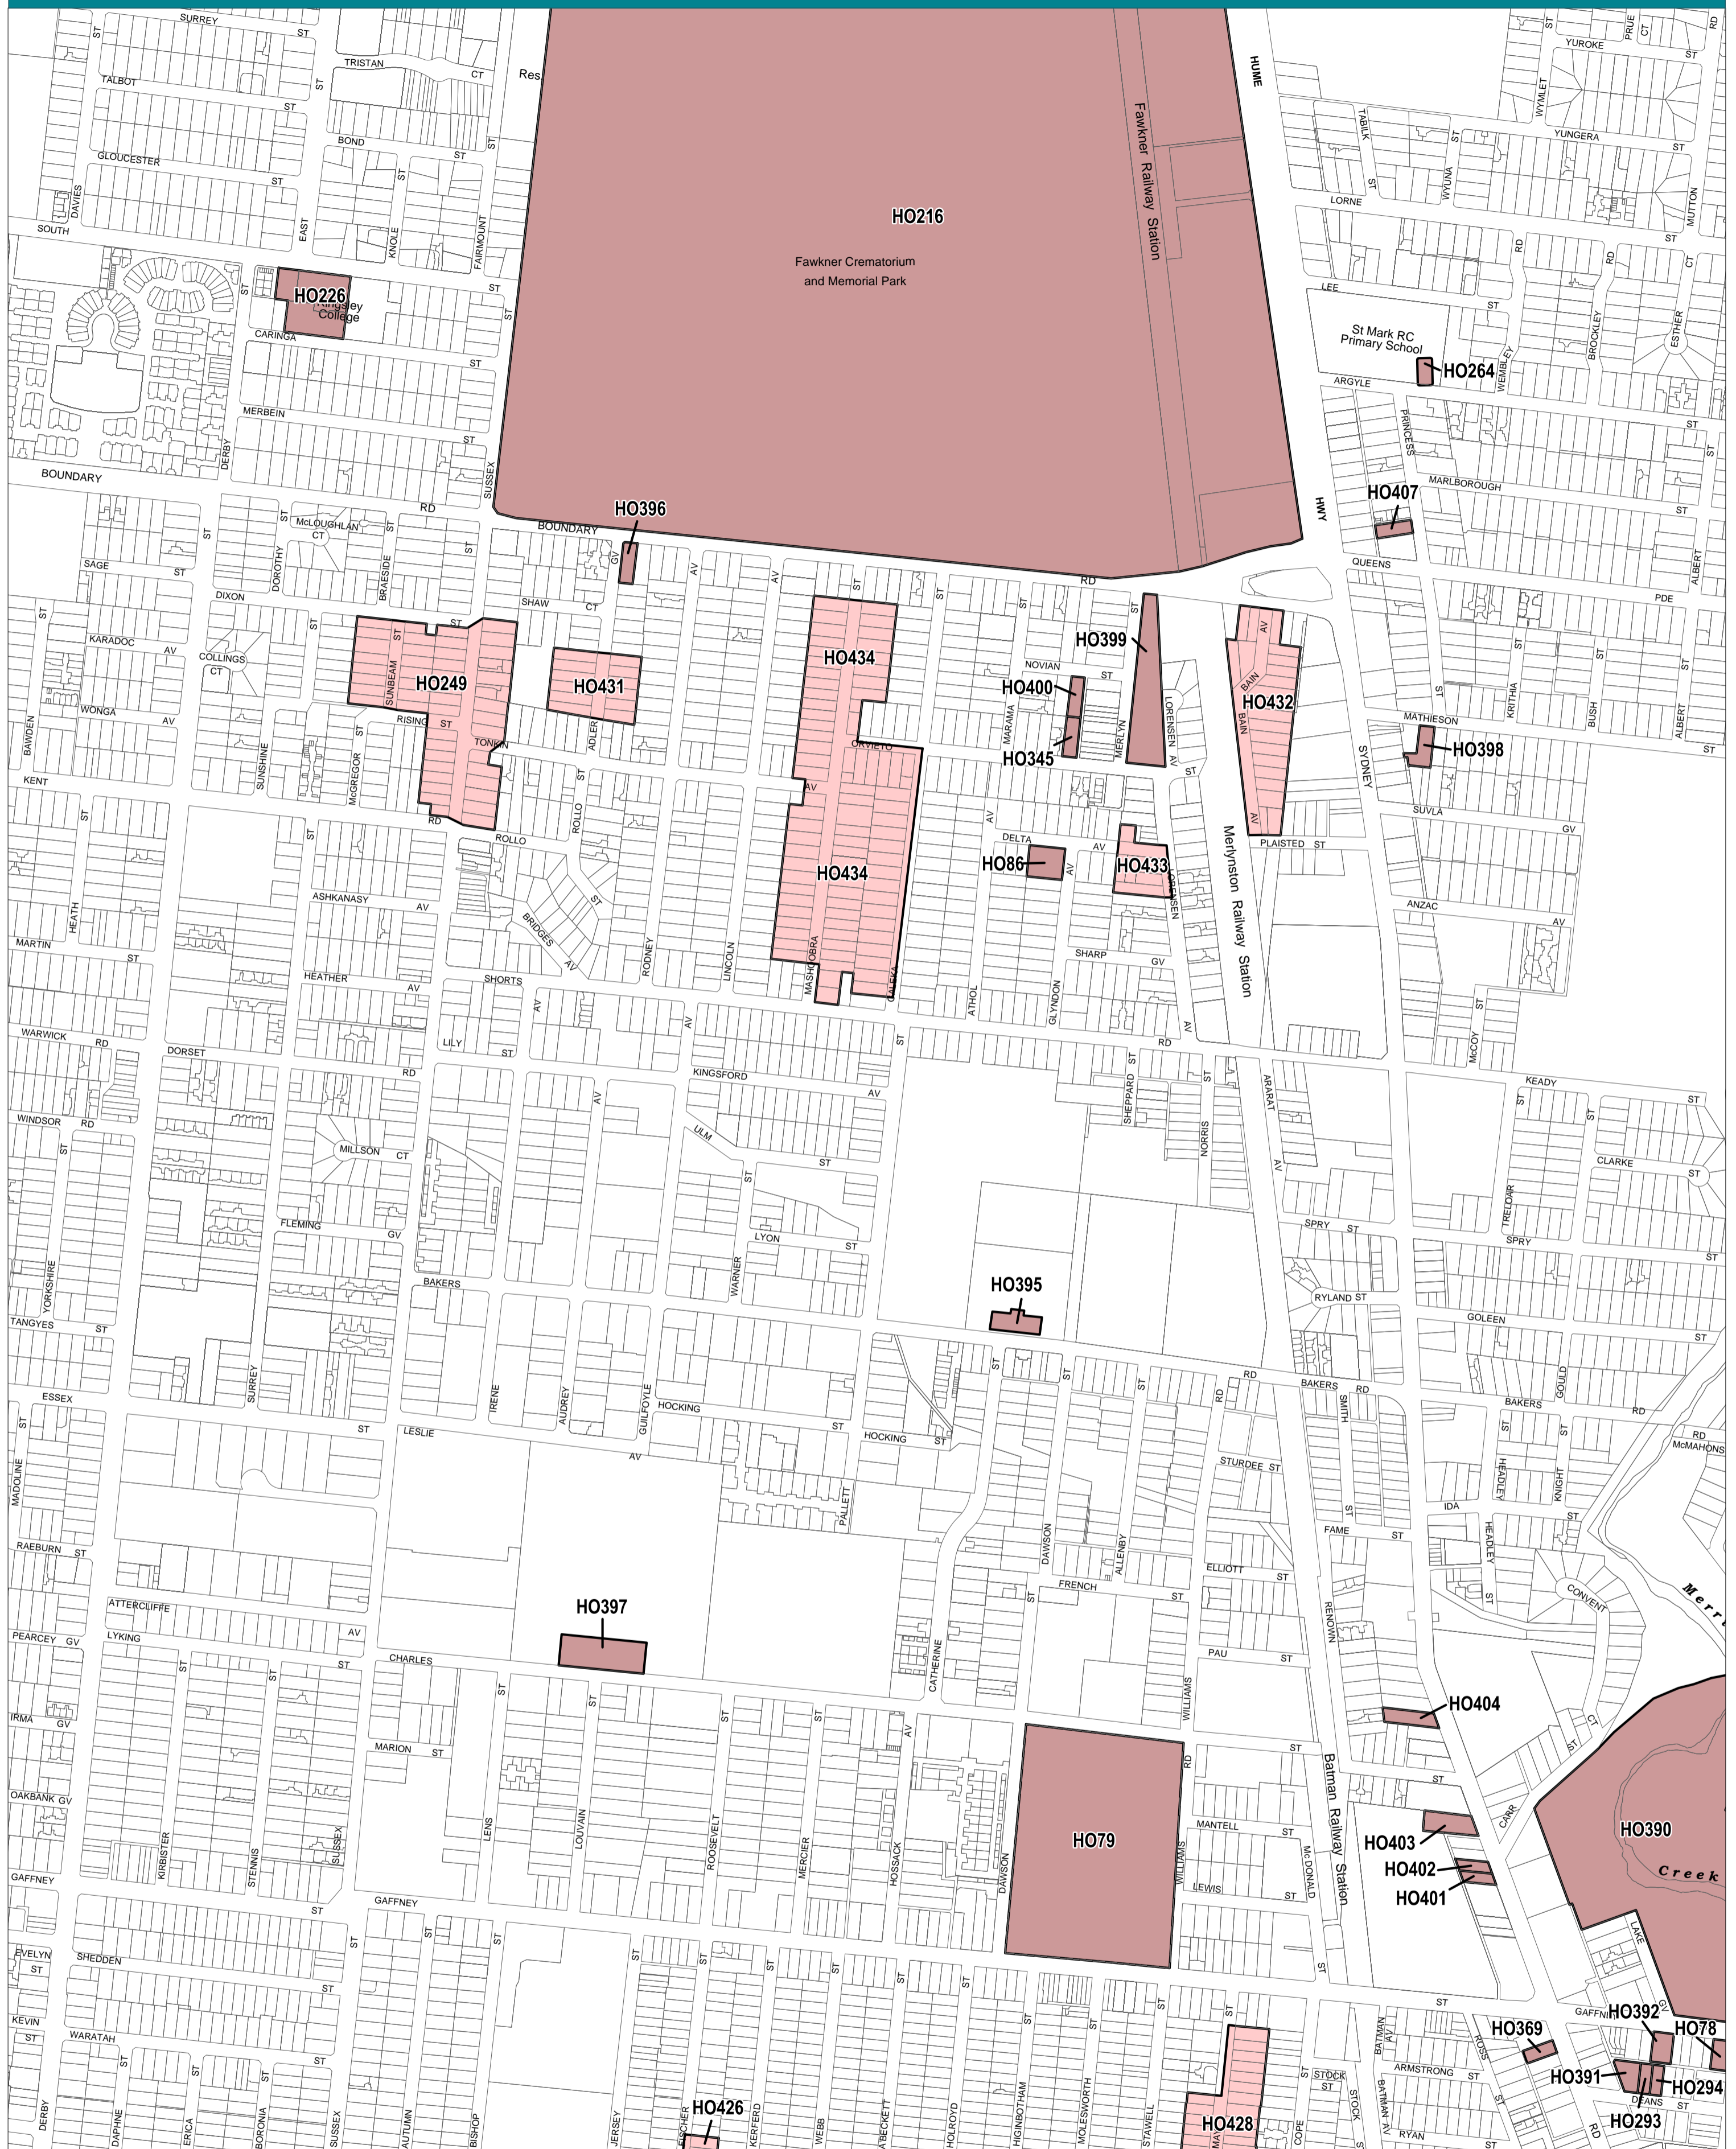

MORELAND PLANNING SCHEME - LOCAL PROVISION

Overlays
HO Heritage Overlay

100 0 100 200 300 400 500 m
AUSTRALIAN MAP GRID ZONE 55
PREPARED BY: Planning Mapping Services

INDEX TO ADJOINING METRIC SERIES MAP

1	2	3	4
5	6	7	8
9	10	11	12
13	14	15	

Printed: 14/9/2015

AMENDMENT C130