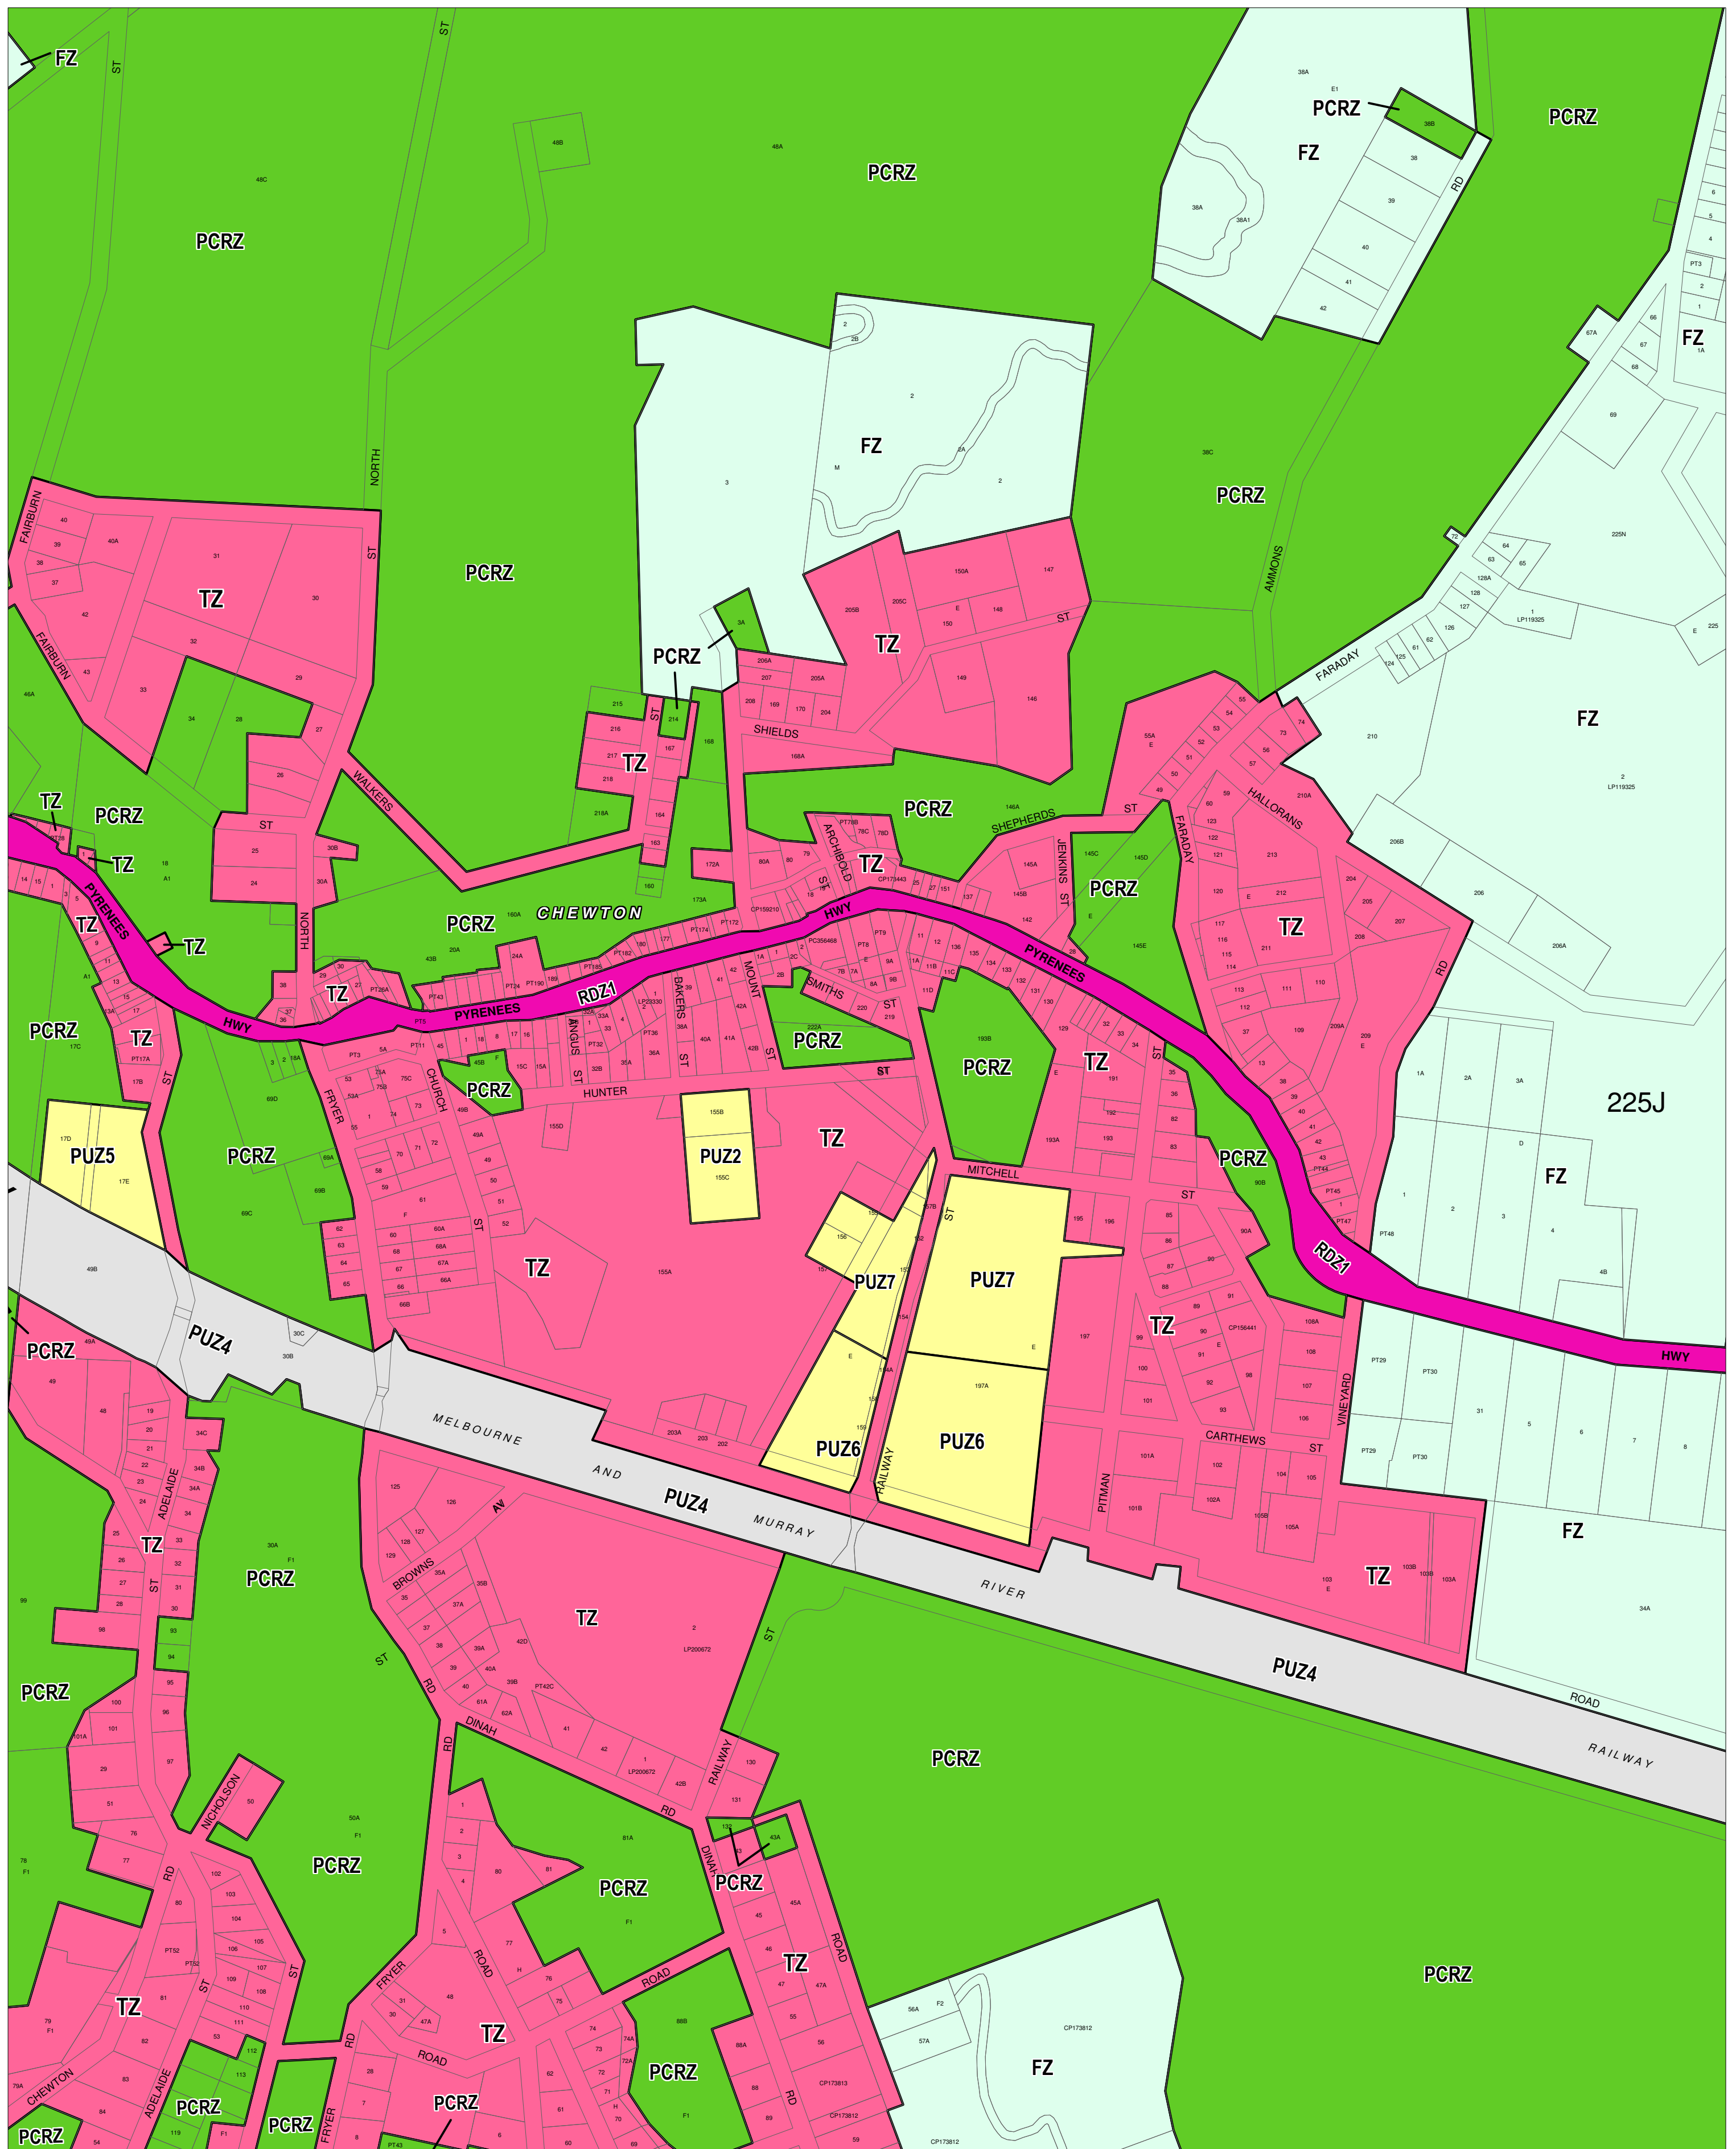

MOUNT ALEXANDER PLANNING SCHEME - LOCAL PROVISION

Public Land	Residential
PCRZ Public Conservation And Resource Zone	TZ Township Zone
PUZ5 Public Use Zone - Cemetery/crematorium	FZ Farming Zone
PUZ2 Public Use Zone - Education	
PUZ6 Public Use Zone - Local Government	
PUZ7 Public Use Zone - Other Public Use	
PUZ4 Public Use Zone - Transport	
RDZ1 Road Zone - Category 1	

100 0 100 200 300 400 500m

AUSTRALIAN MAP GRID ZONE 55

INDEX TO ADJOINING METRIC SERIES MAP

Printed: 14/6/2013

AMENDMENT C65