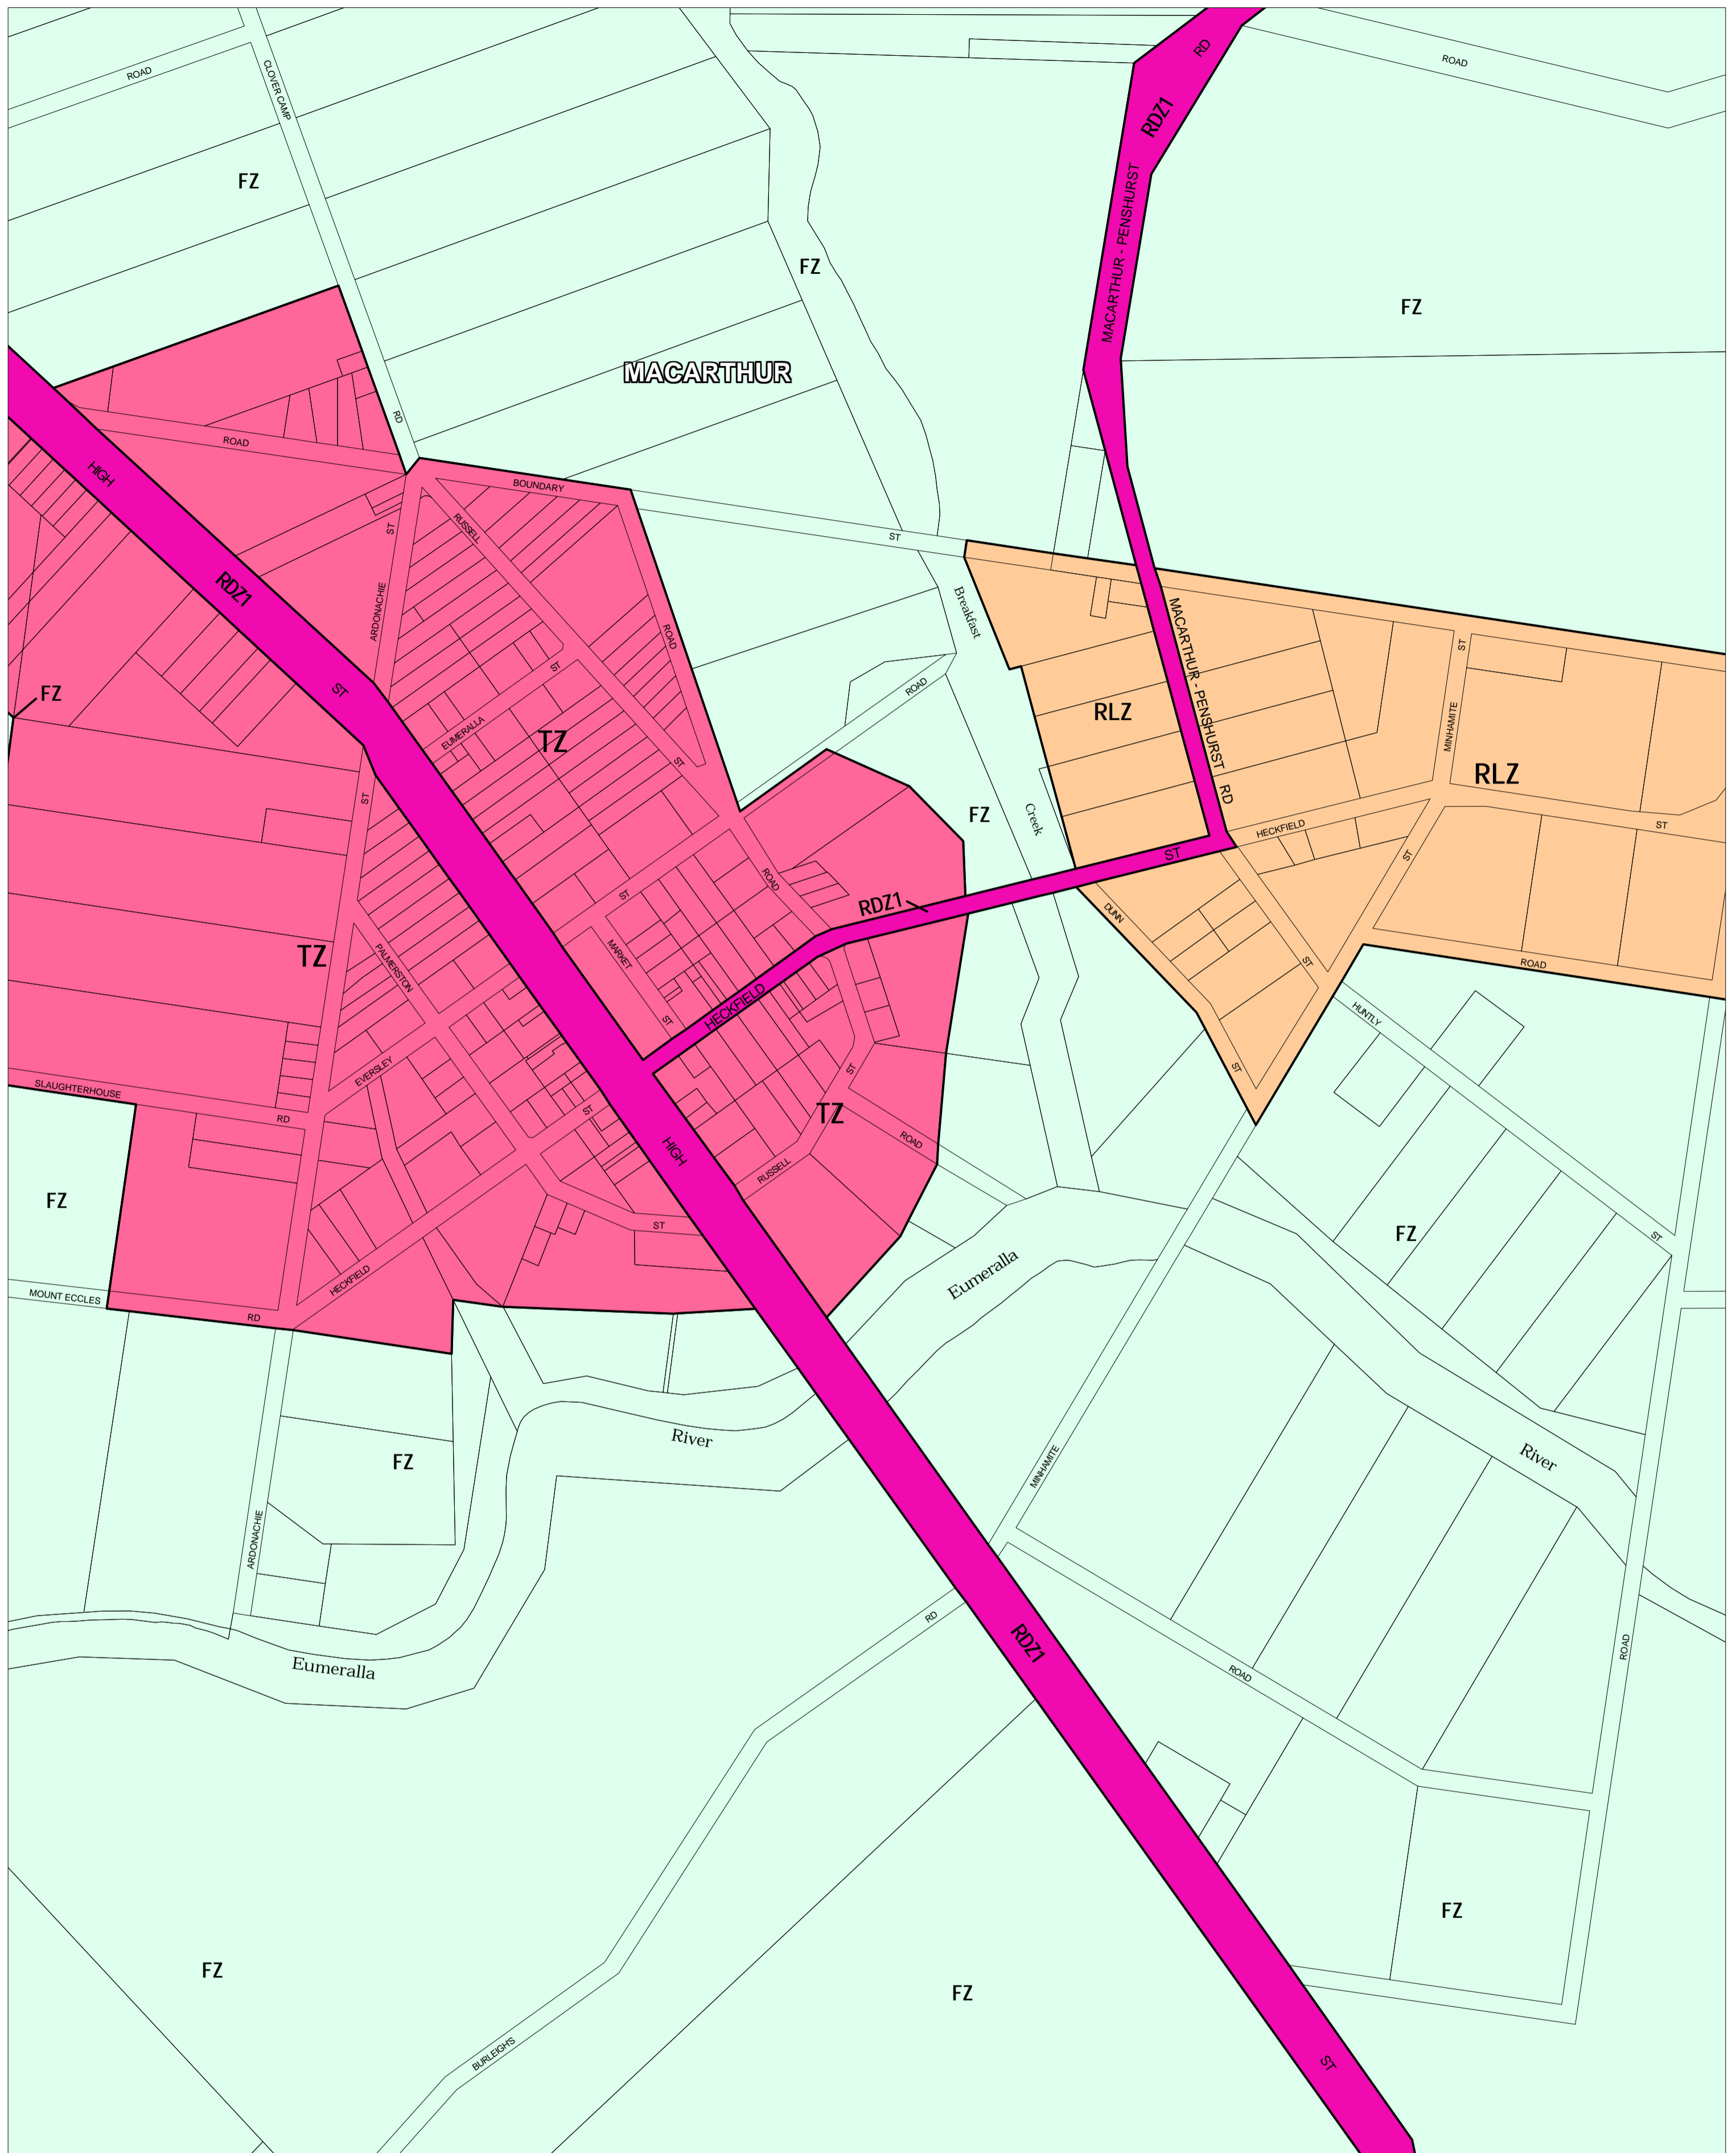

MOYNE PLANNING SCHEME - LOCAL PROVISION

- **Public Land**
- Road Zone Category 1
- **Residential**
- Township Zone
- **Rural**
- Farming Zone
- Rural Living Zone

ZONES

AUSTRALIAN MAP GRID ZONE 54

Printed: 19/10/2006

AMENDMENT C22

INDEX TO ADJOINING METRIC SERIES MAP

MAP No 8