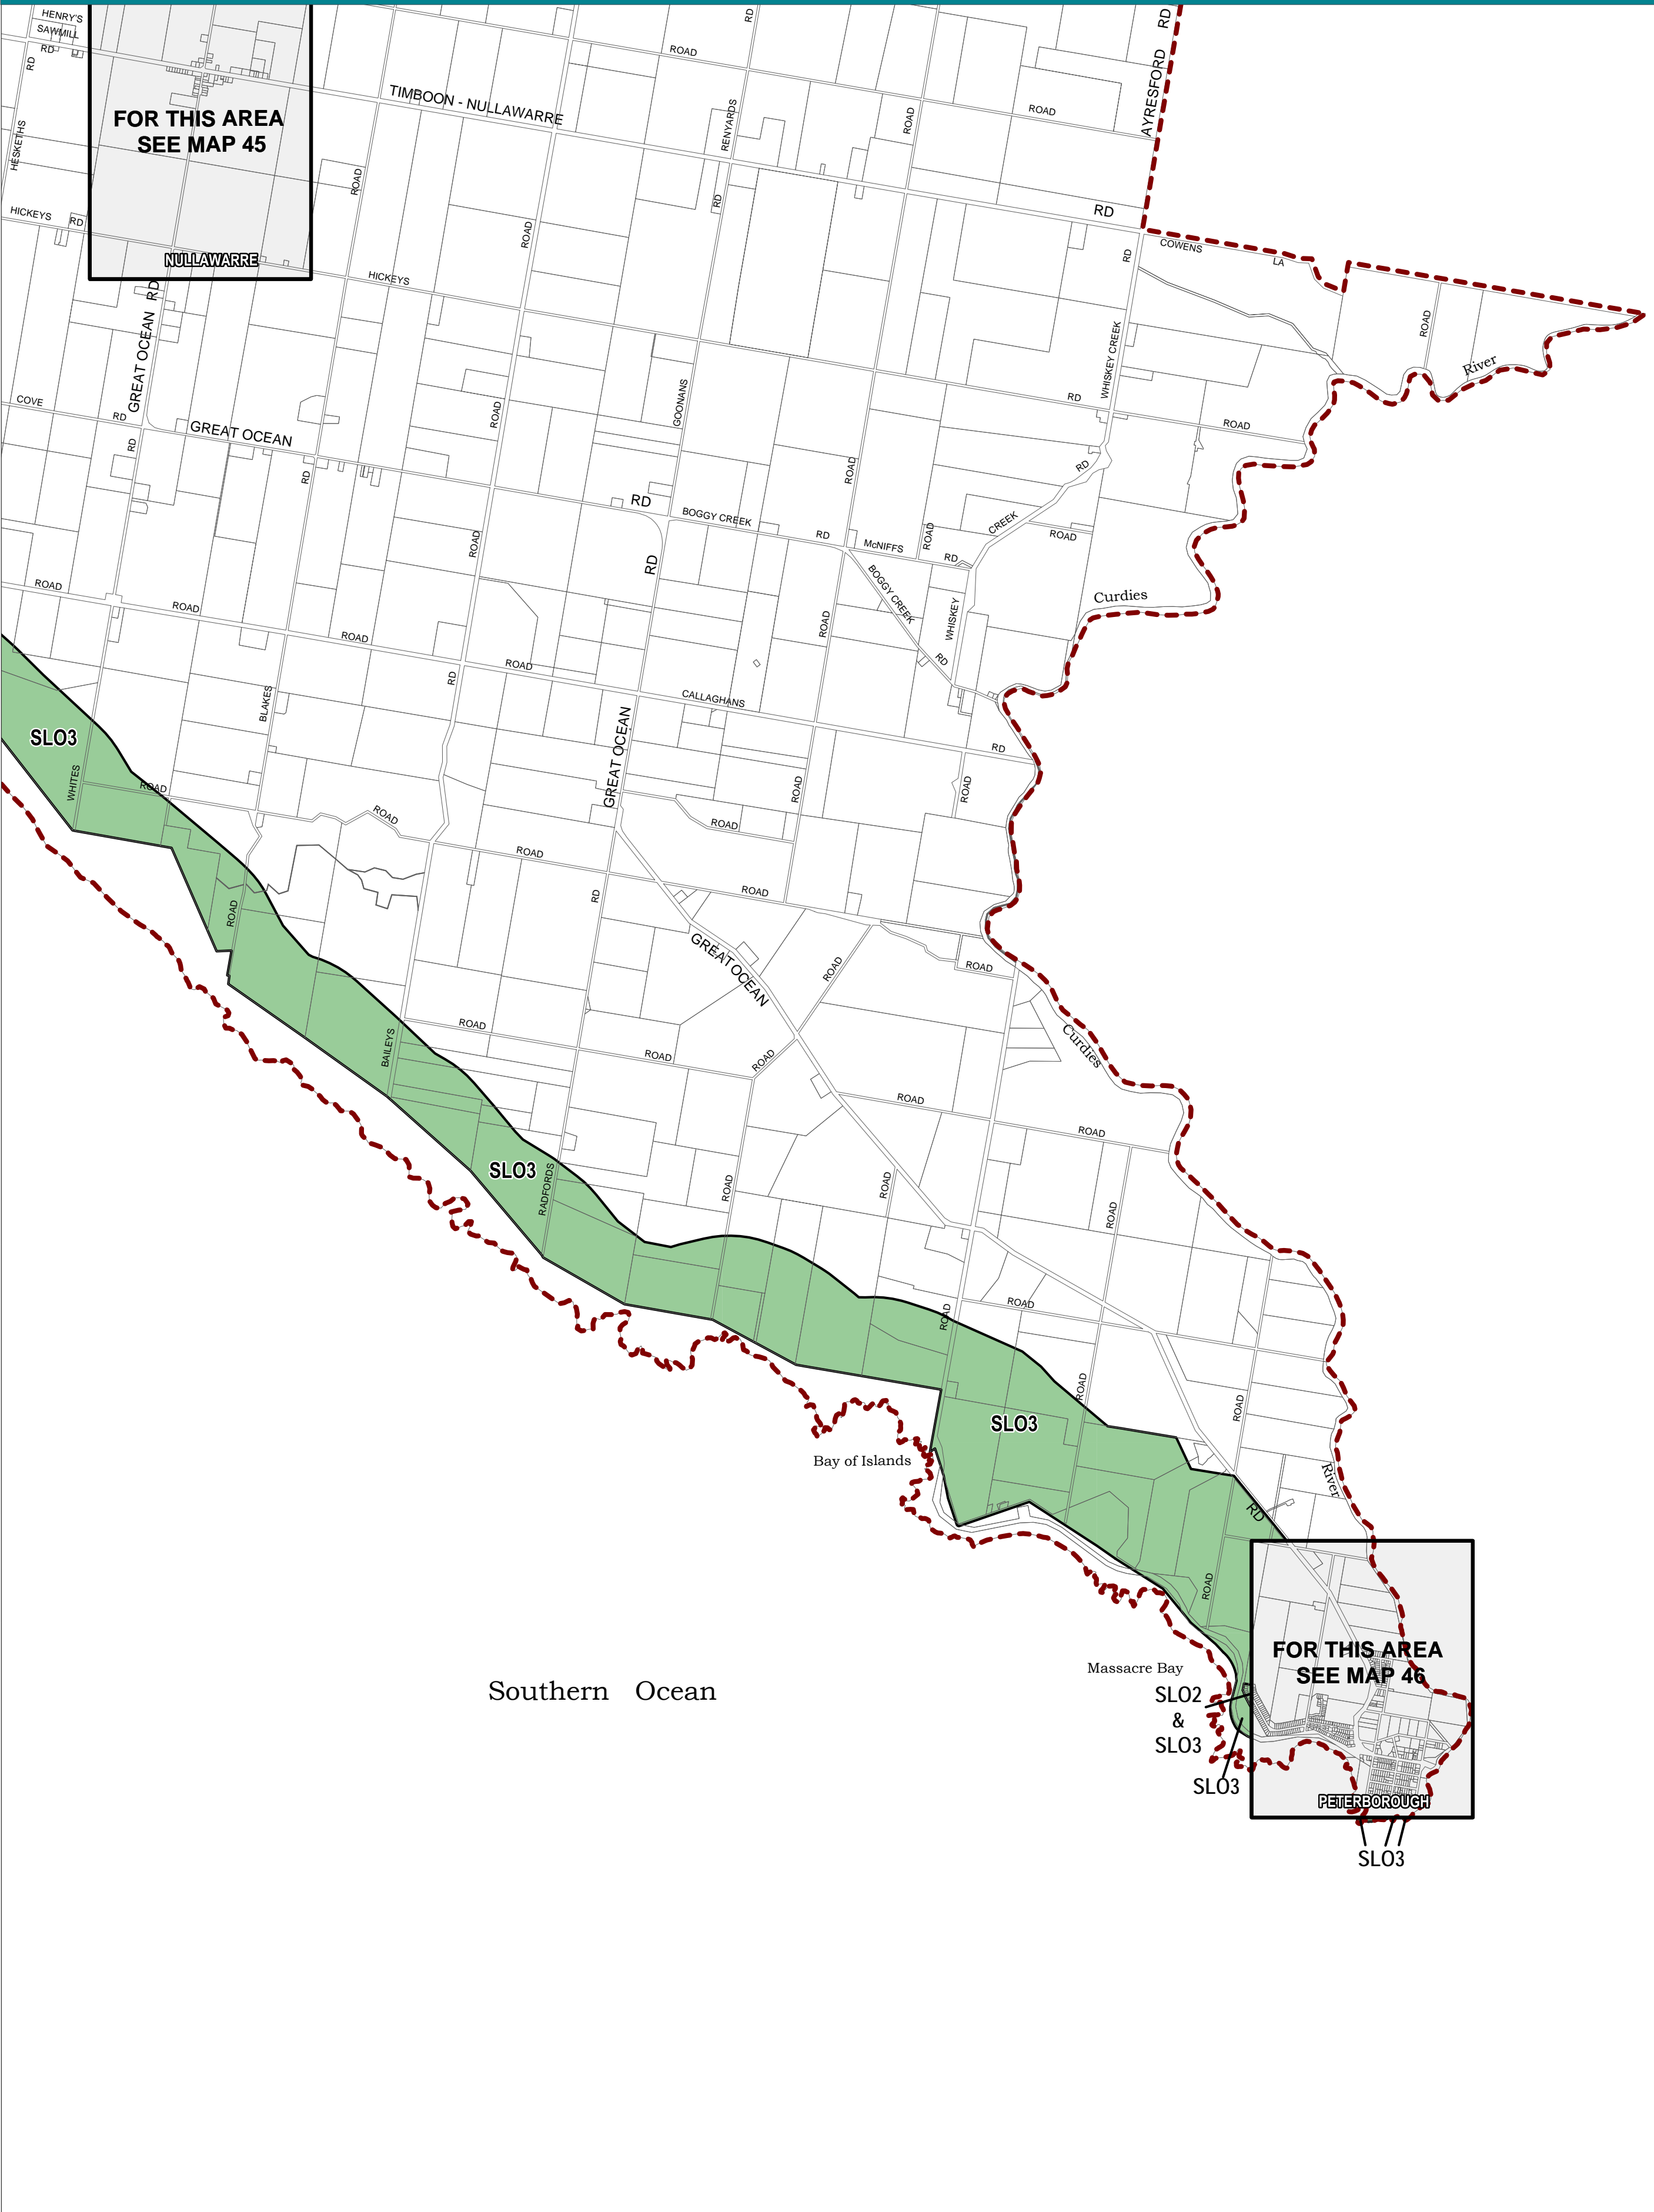

MOYNE PLANNING SCHEME - LOCAL PROVISION

Overlays

- SLO2 Significant Landscape Overlay - Schedule 2
- SLO3 Significant Landscape Overlay - Schedule 3

- - - - - Municipal Boundary

AUSTRALIAN MAP GRID ZONE 54

PREPARED BY: Planning Mapping Services

Environment, Land, Water and Planning

Printed: 23/9/2016

AMENDMENT C21