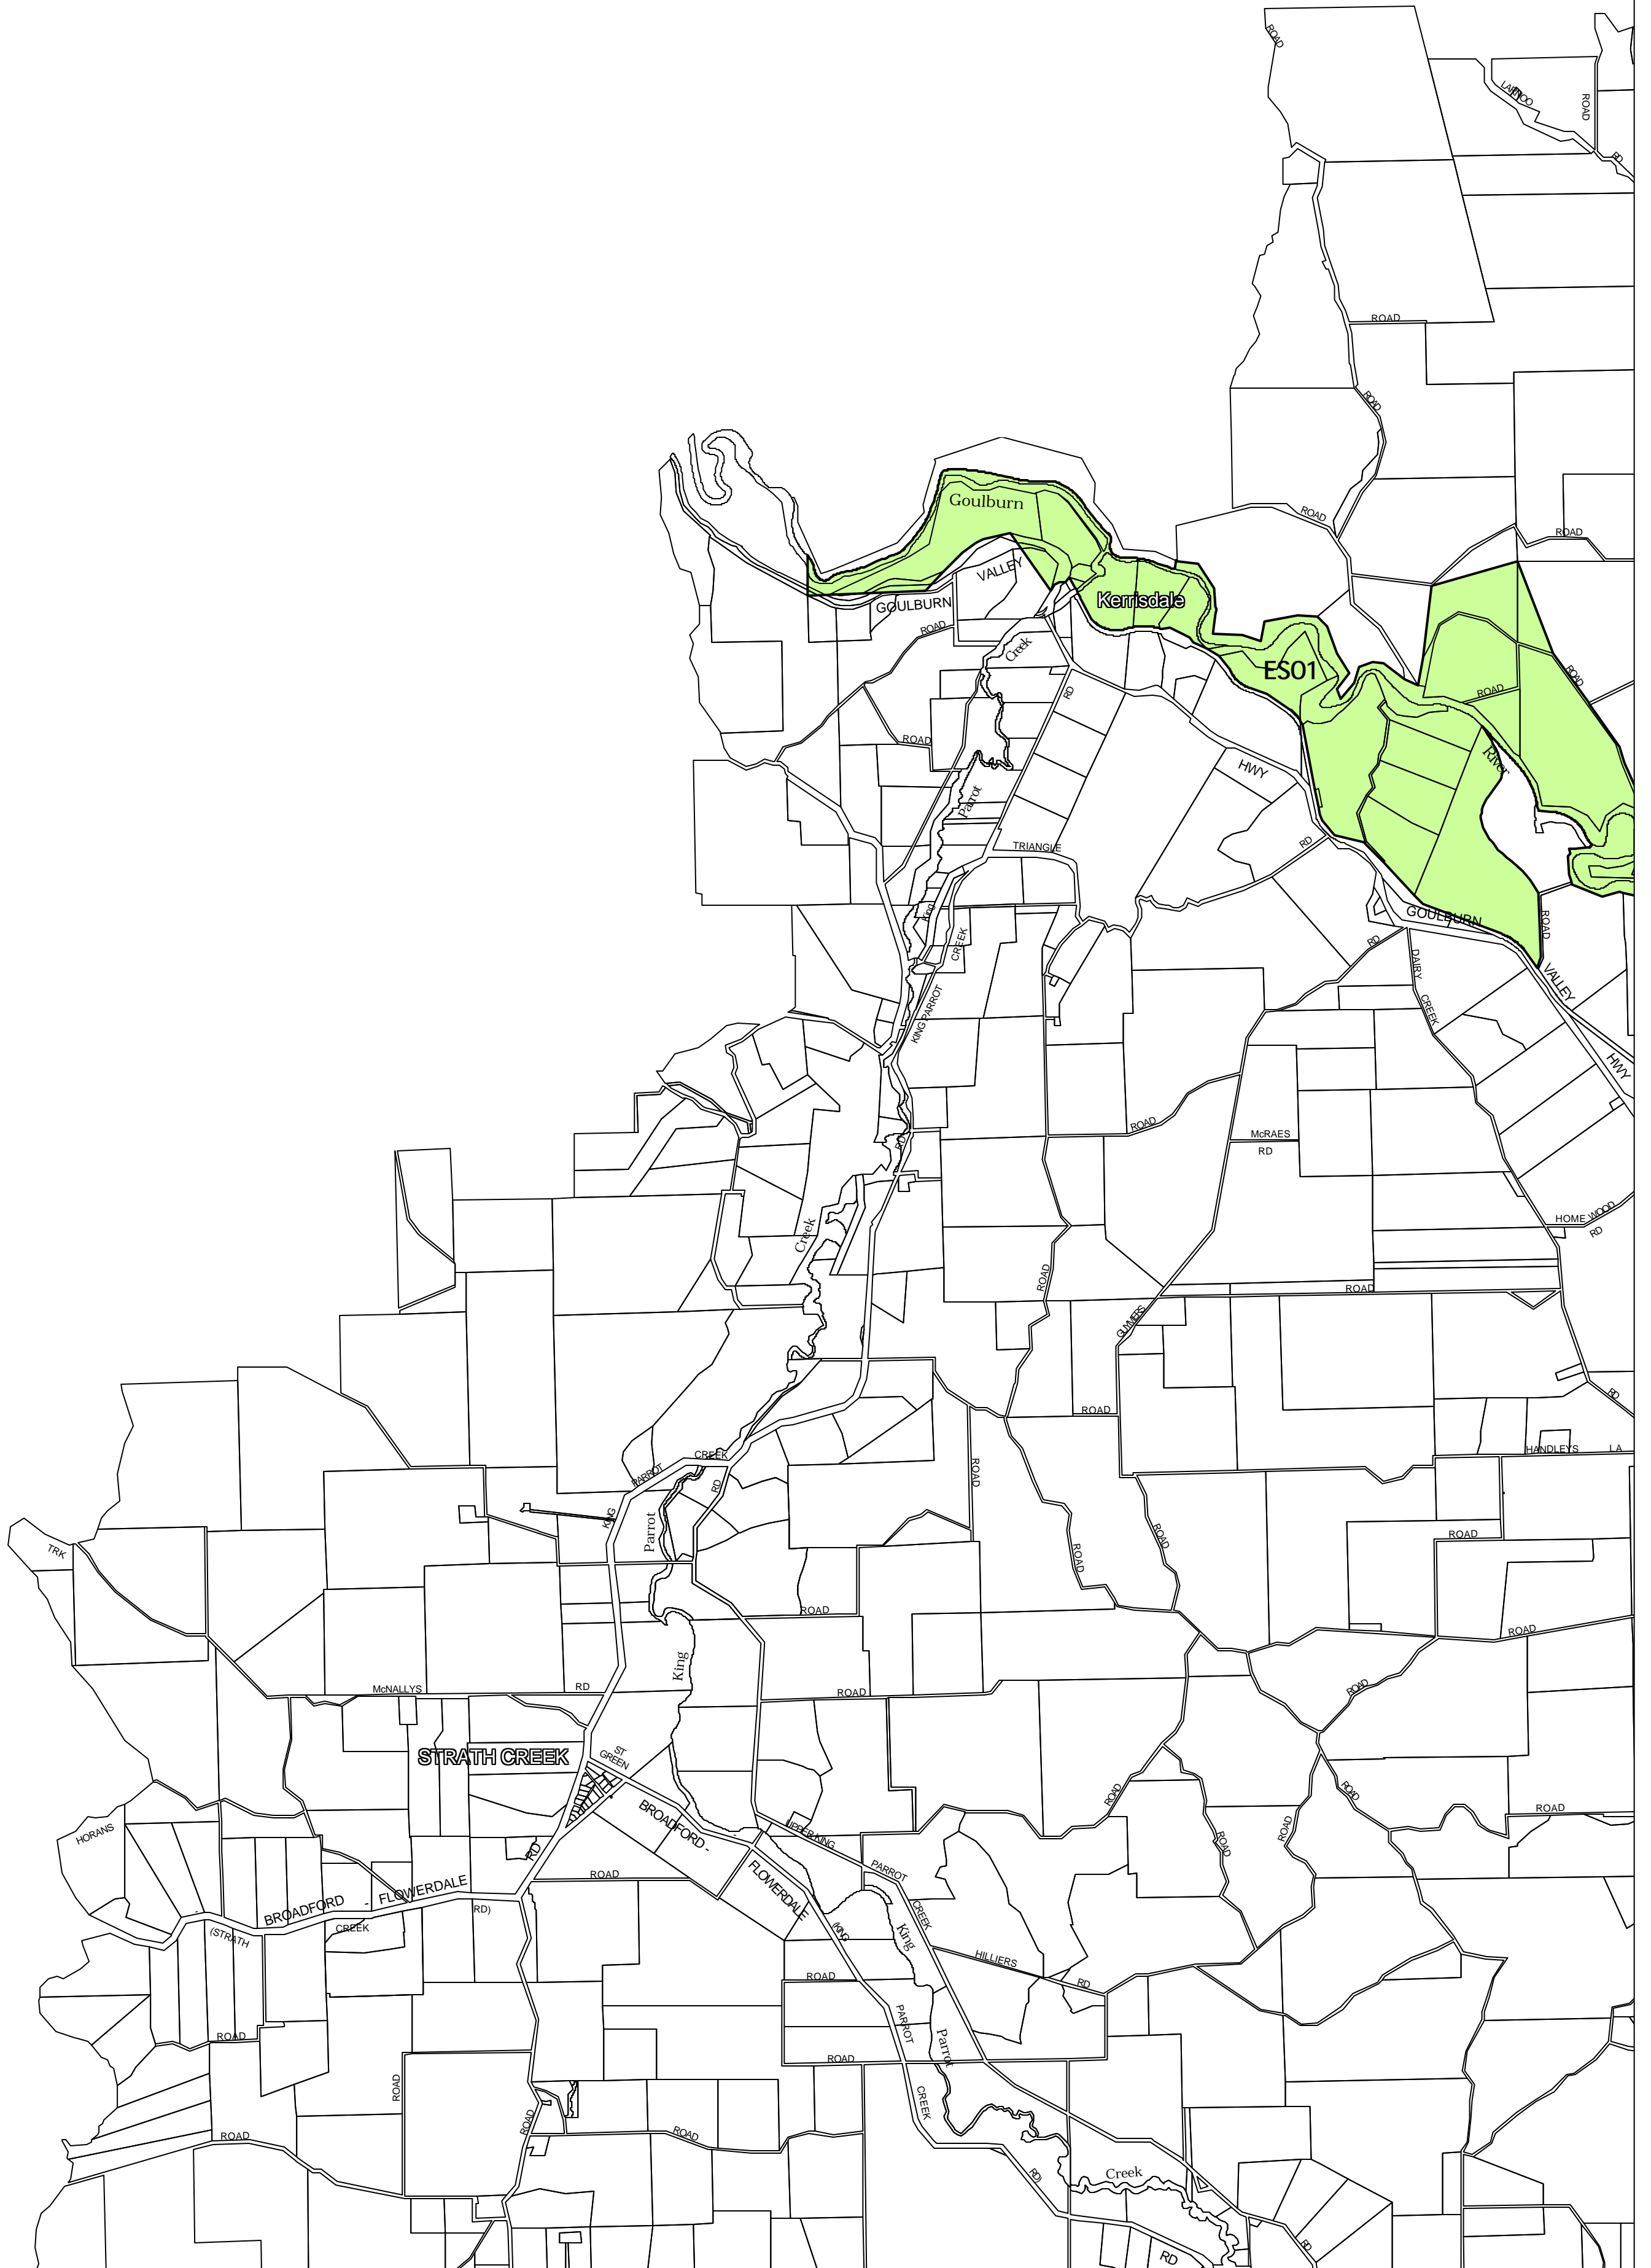

MURRINDINDI PLANNING SCHEME - LOCAL PROVISION

Overlays

ES01 Environmental Significance Overlay - Schedule 1

AUSTRALIAN MAP GRID ZONE 55

Printed: 13/7/2007

AMENDMENT C11