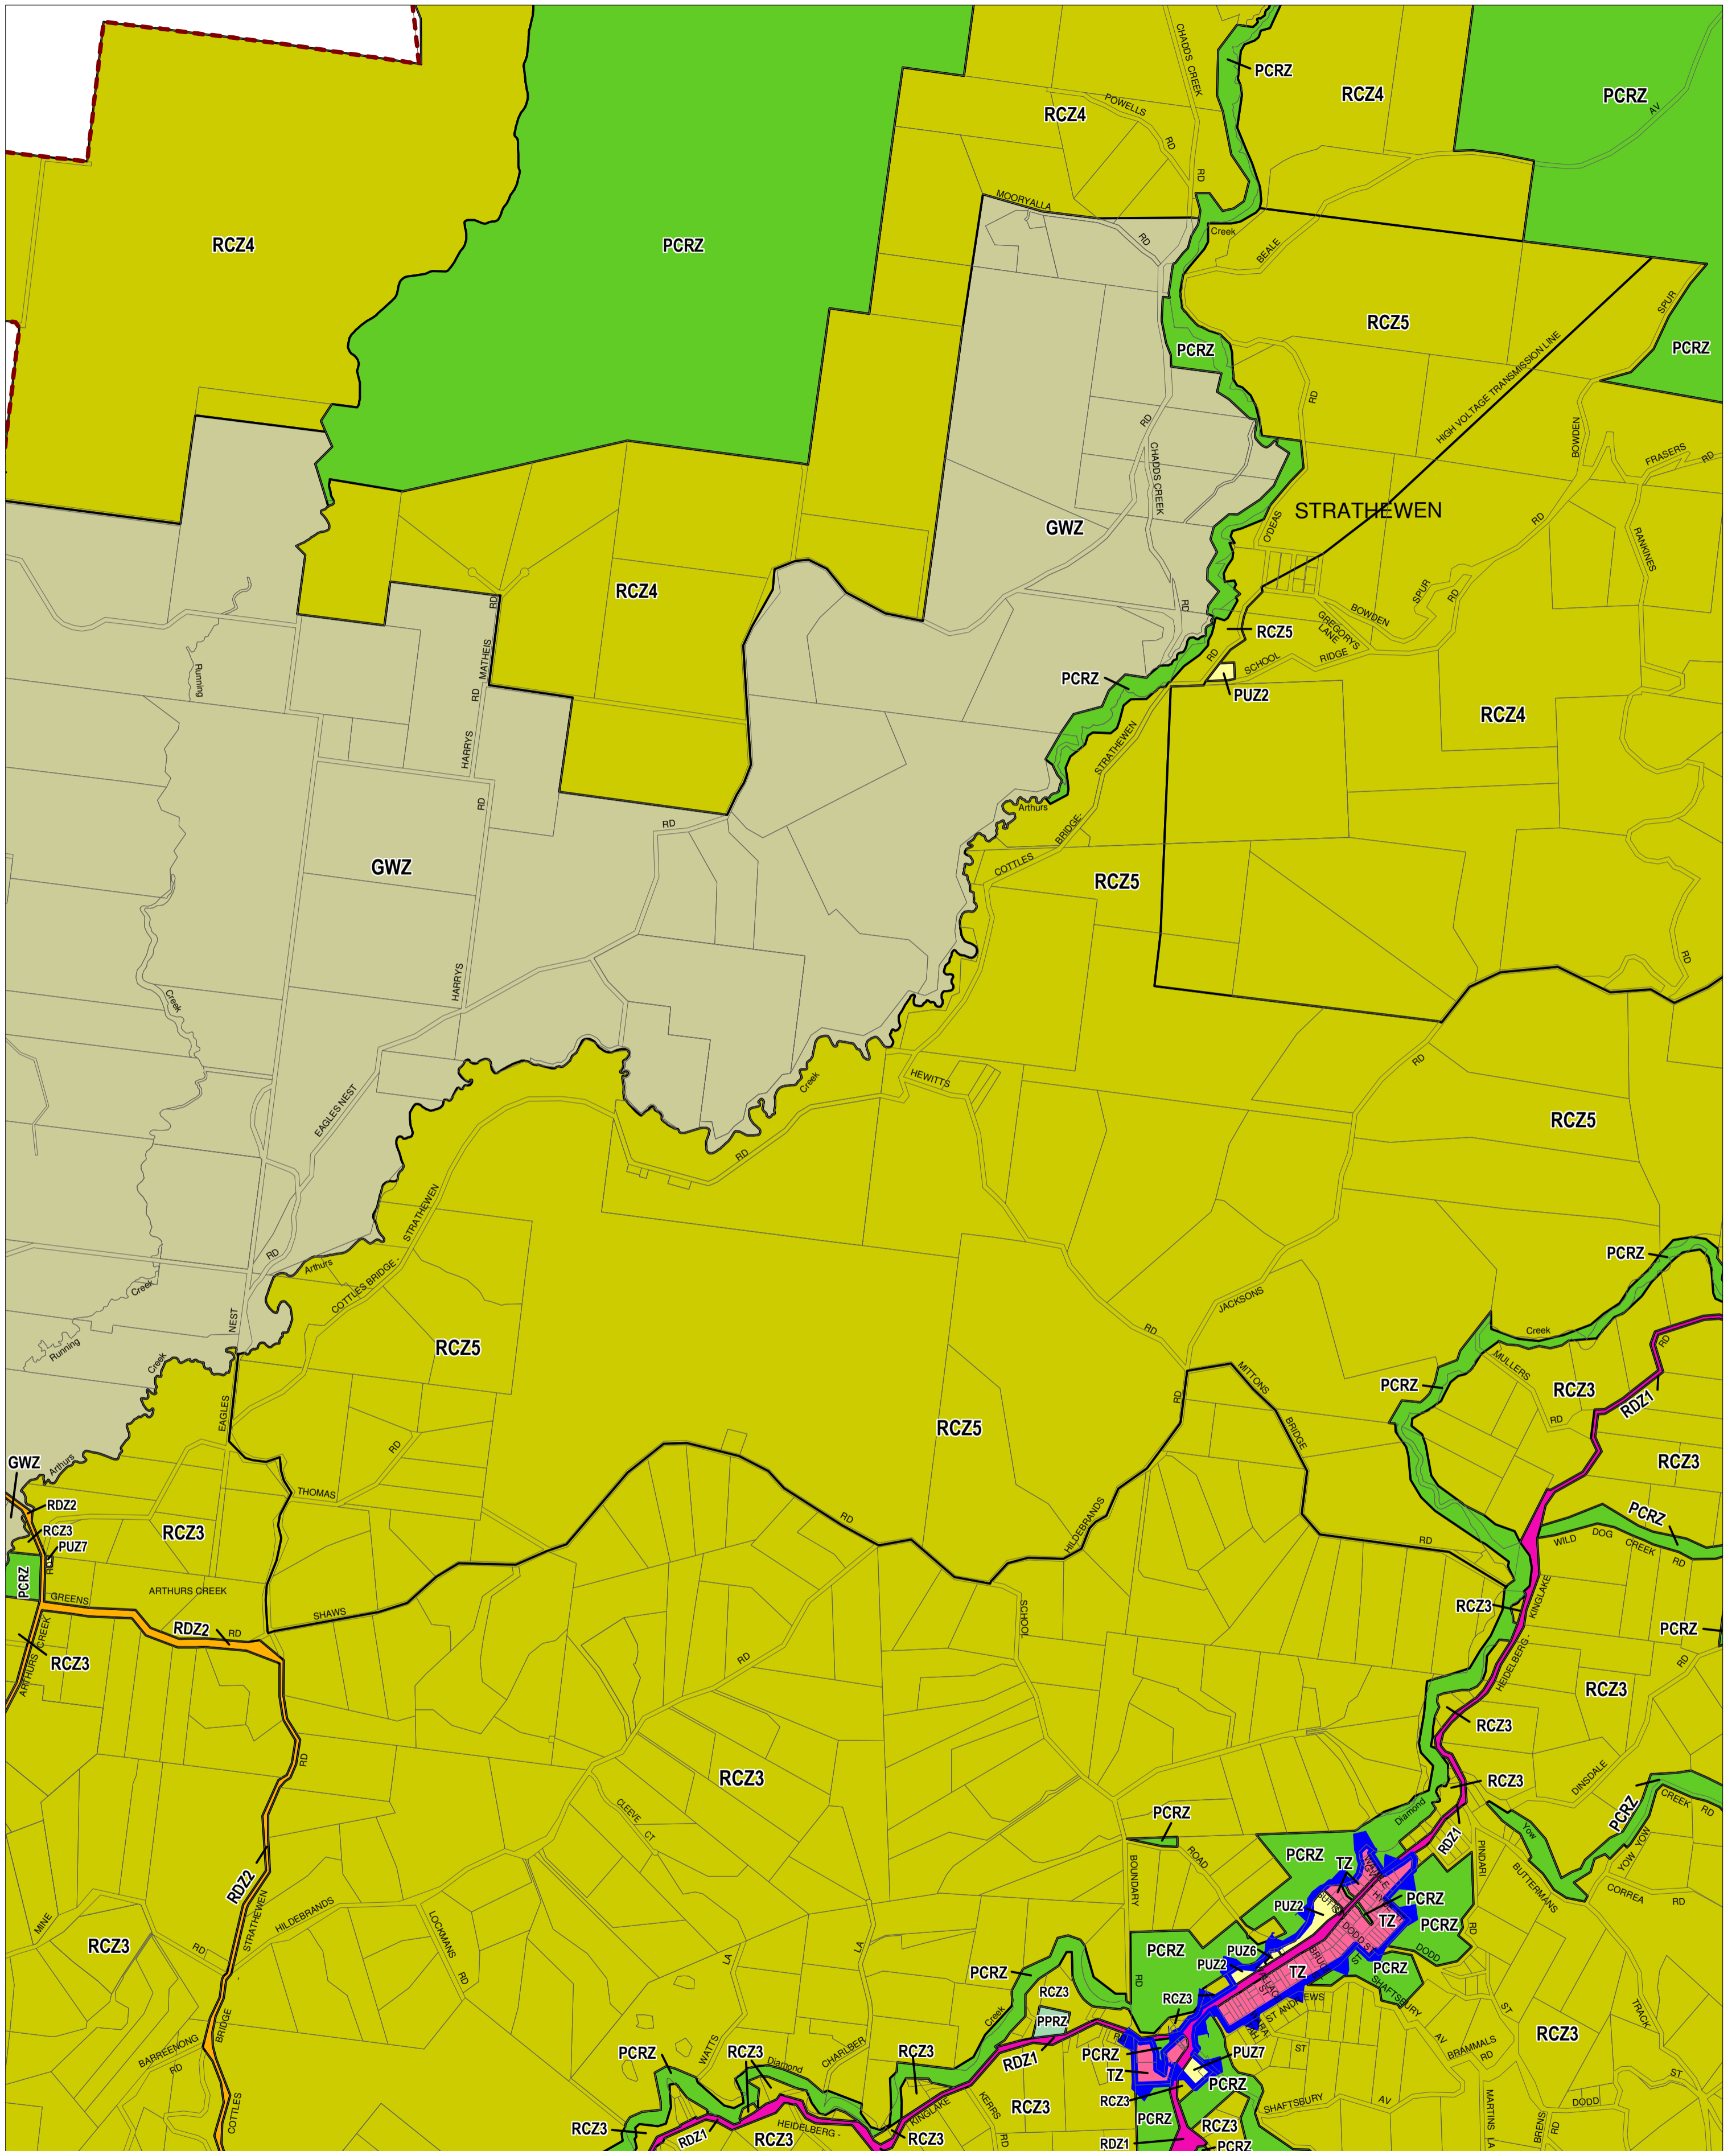

NILLUMBIK PLANNING SCHEME - LOCAL PROVISION

Public Land		Rural	
PCRZ	Public Conservation And Resource Zone	GWZ	Green Wedge Zone
PPRZ	Public Park And Recreation Zone	RCZ3	Rural Conservation Zone - Schedule 3
PUZ2	Public Use Zone - Education	RCZ4	Rural Conservation Zone - Schedule 4
PUZ6	Public Use Zone - Local Government	RCZ5	Rural Conservation Zone - Schedule 5
PUZ7	Public Use Zone - Other Public Use		
RDZ1	Road Zone - Category 1		
RDZ2	Road Zone - Category 2		
TZ	Township Zone		

Printed: 30/4/2015

AMENDMENT C94