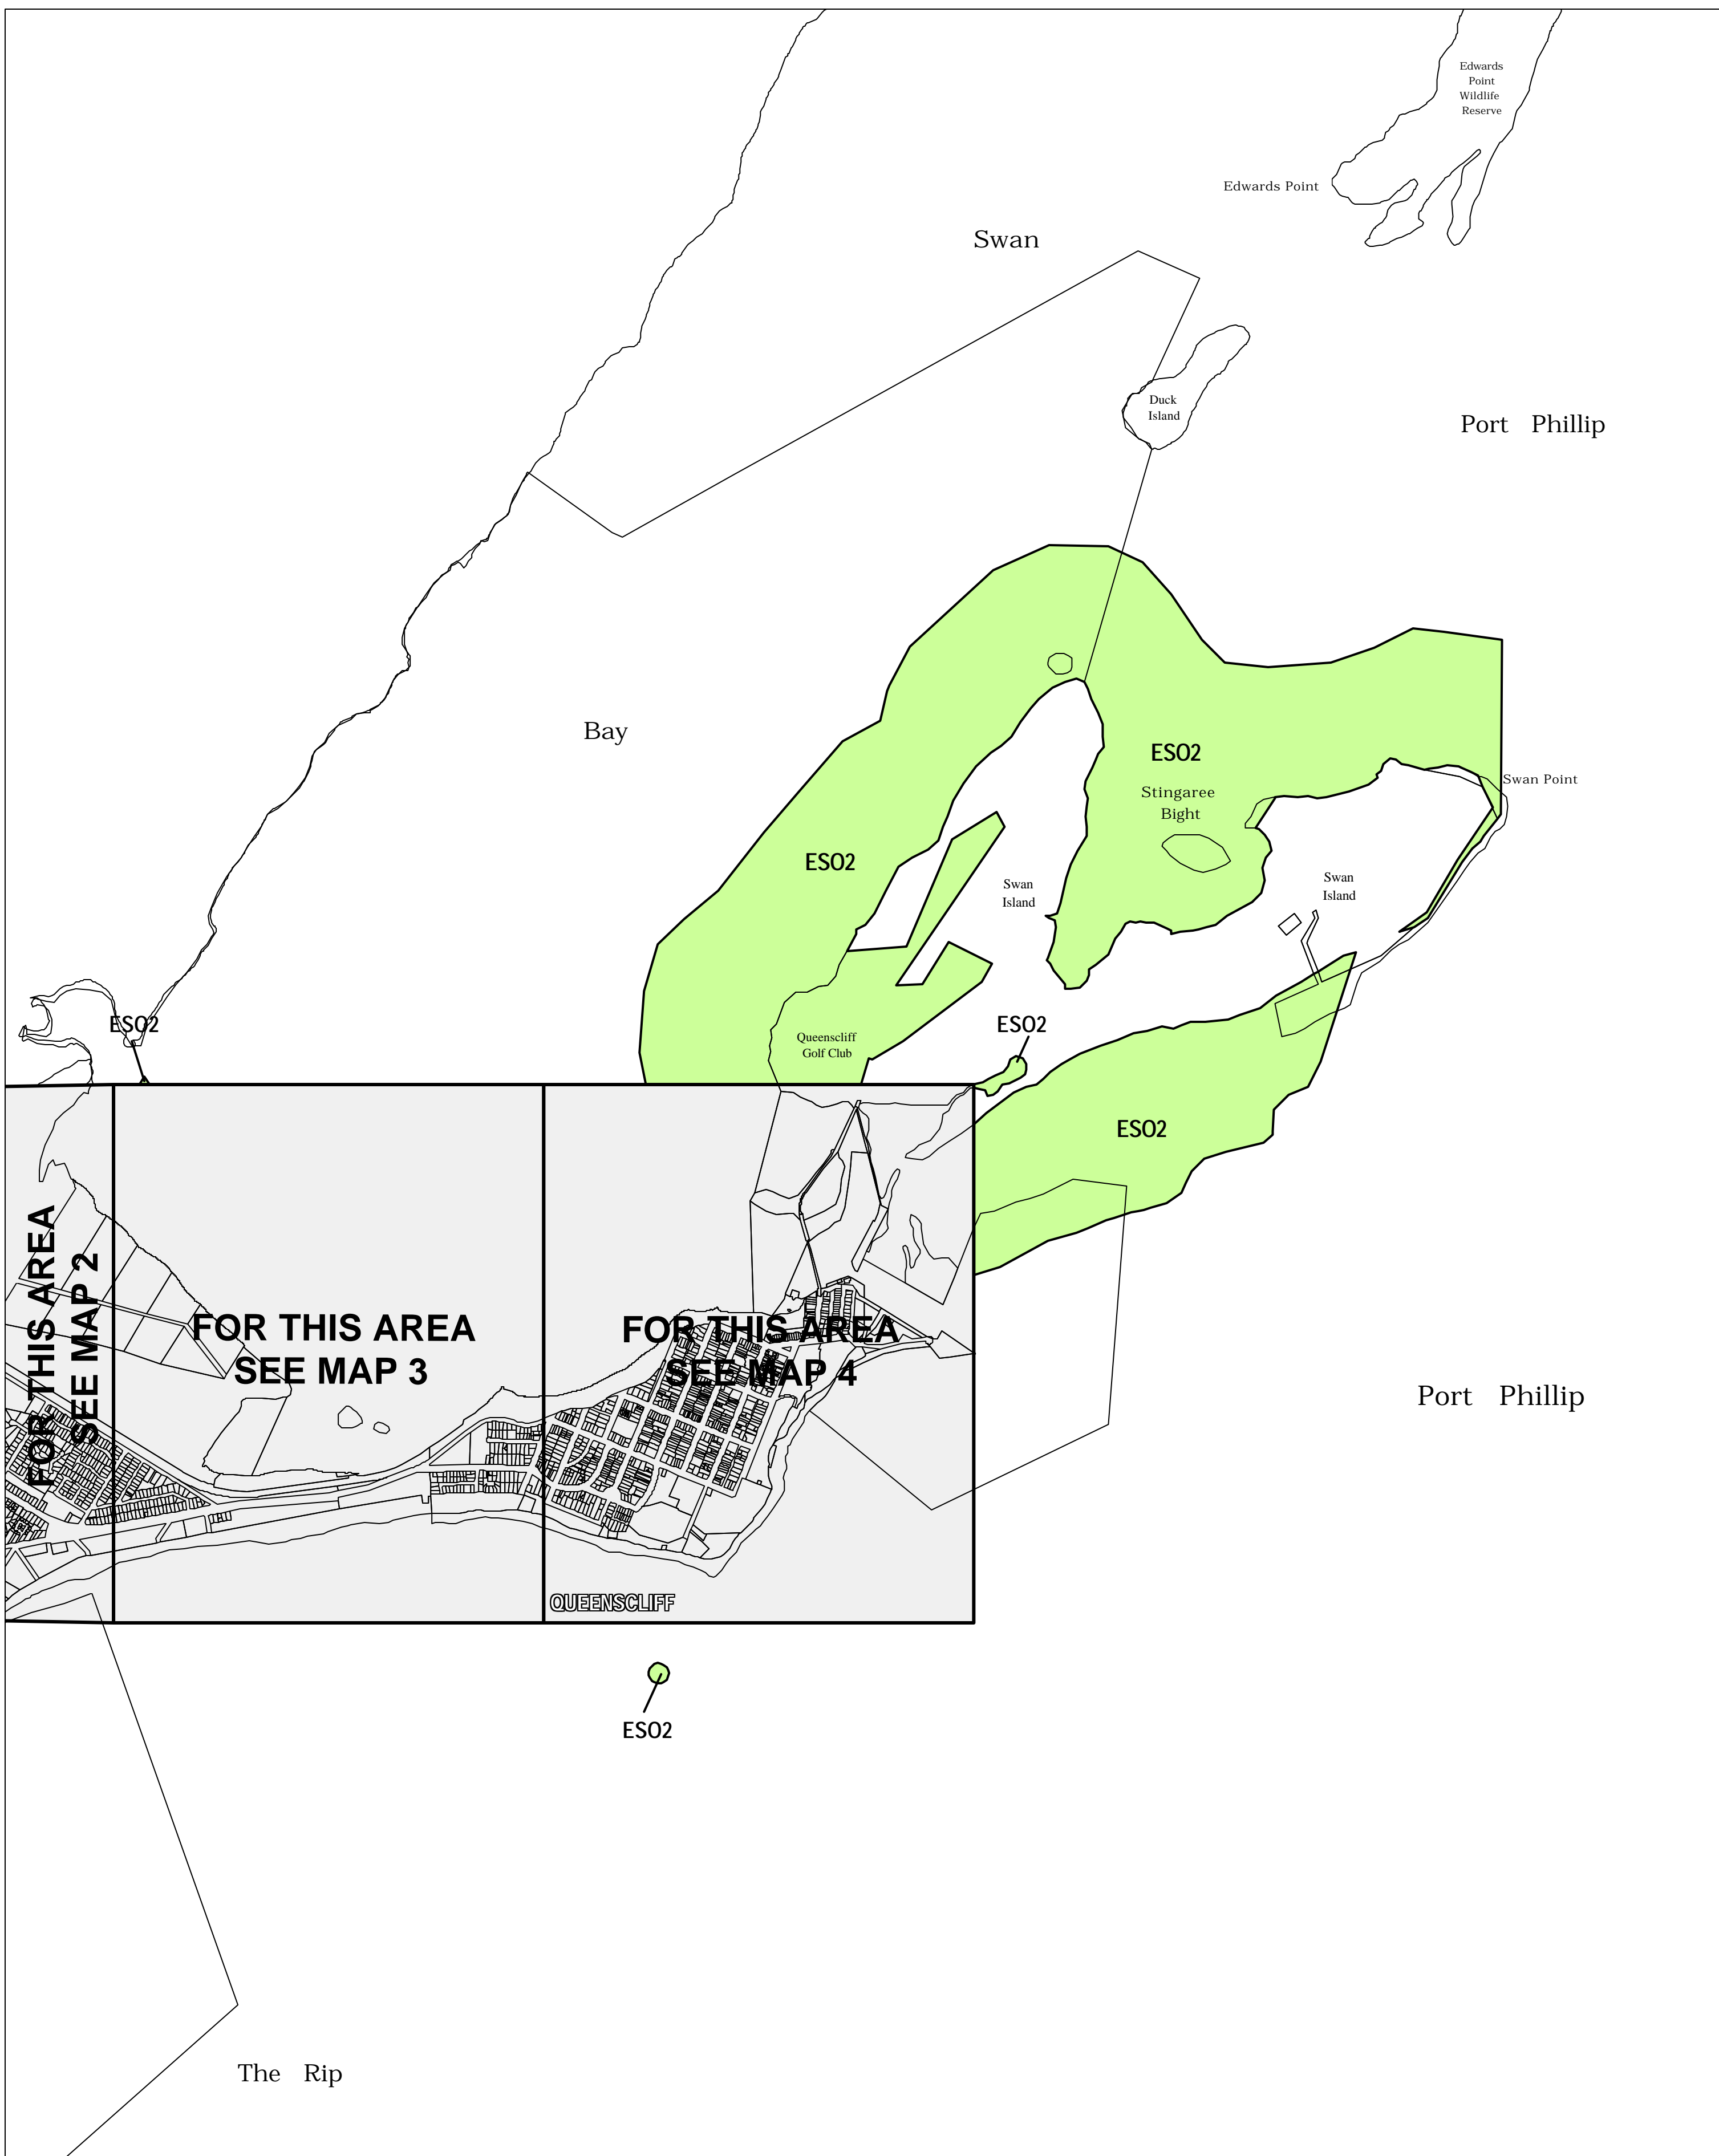

QUEENSCLIFFE PLANNING SCHEME - LOCAL PROVISION

Overlays
ES02 Environmental Significance Overlay - Schedule 2

AUSTRALIAN MAP GRID ZONE 55

Printed: 22/8/2007