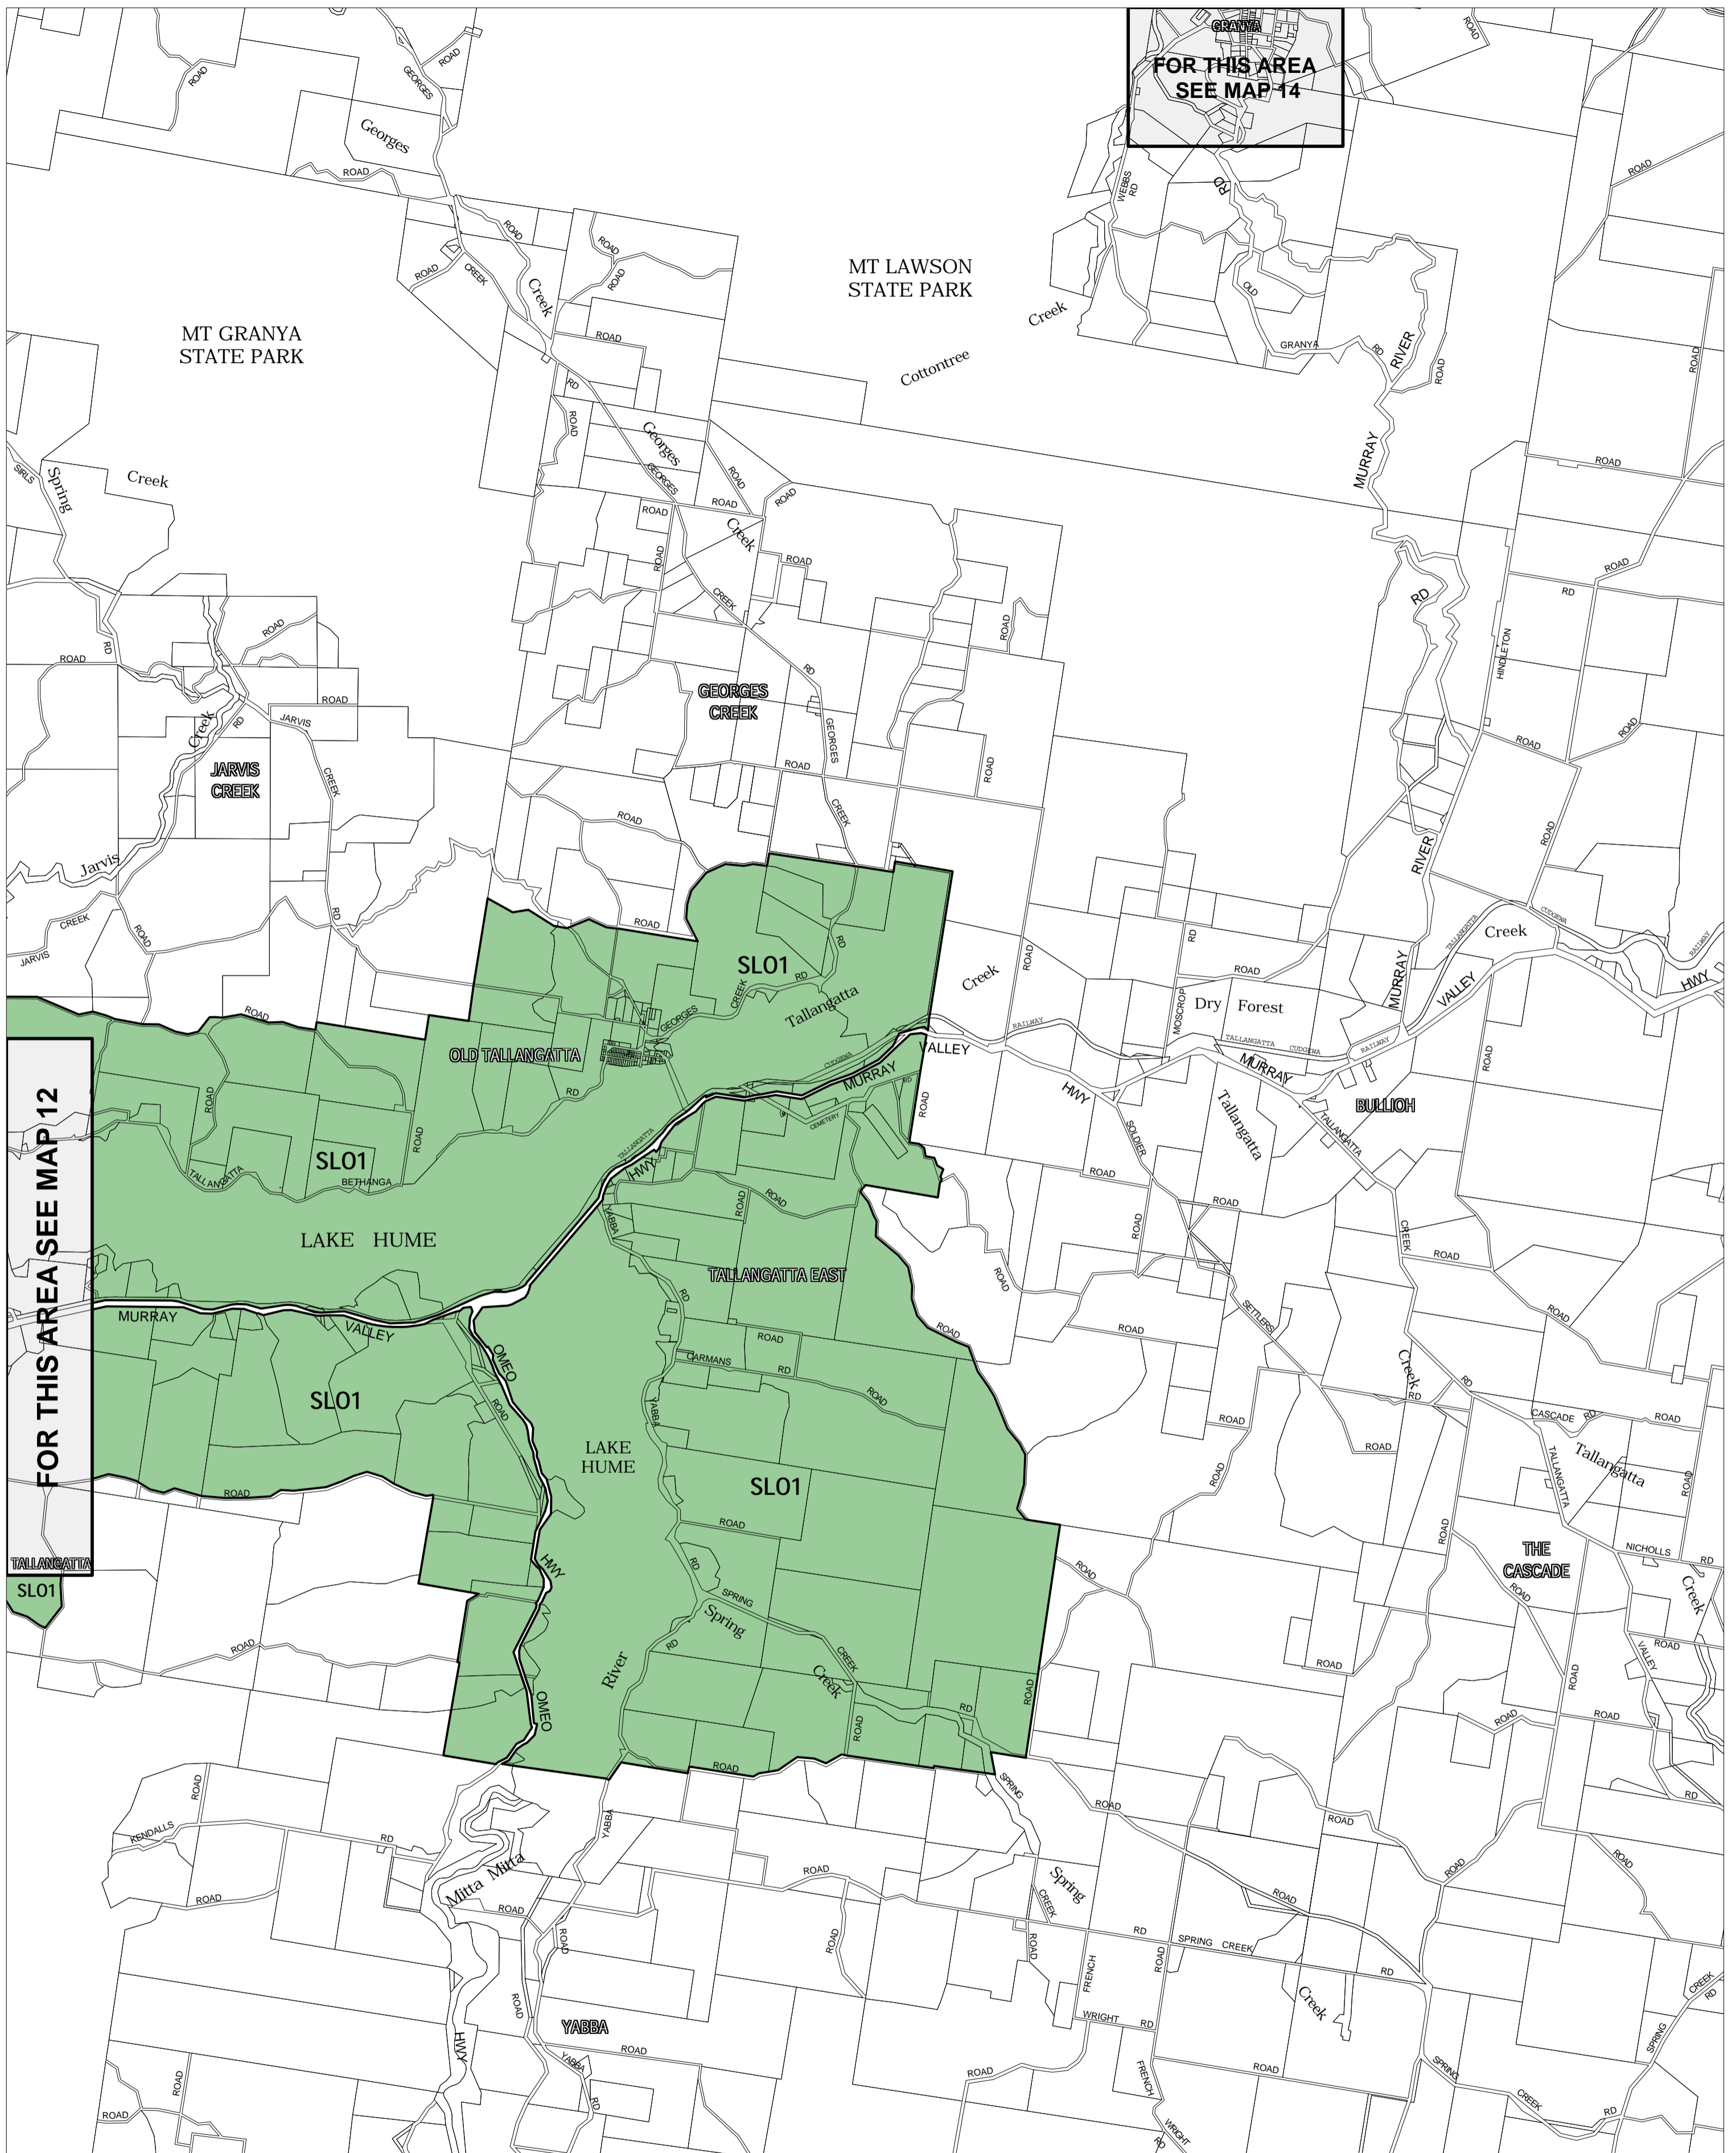

TOWONG PLANNING SCHEME - LOCAL PROVISION

Overlays

SLO1 Significant Landscape Overlay - Schedule 1

AUSTRALIAN MAP GRID ZONE 55

INDEX TO ADJOINING METRIC SERIES MAP

Printed: 16/7/2007

AMENDMENT C3 & C4