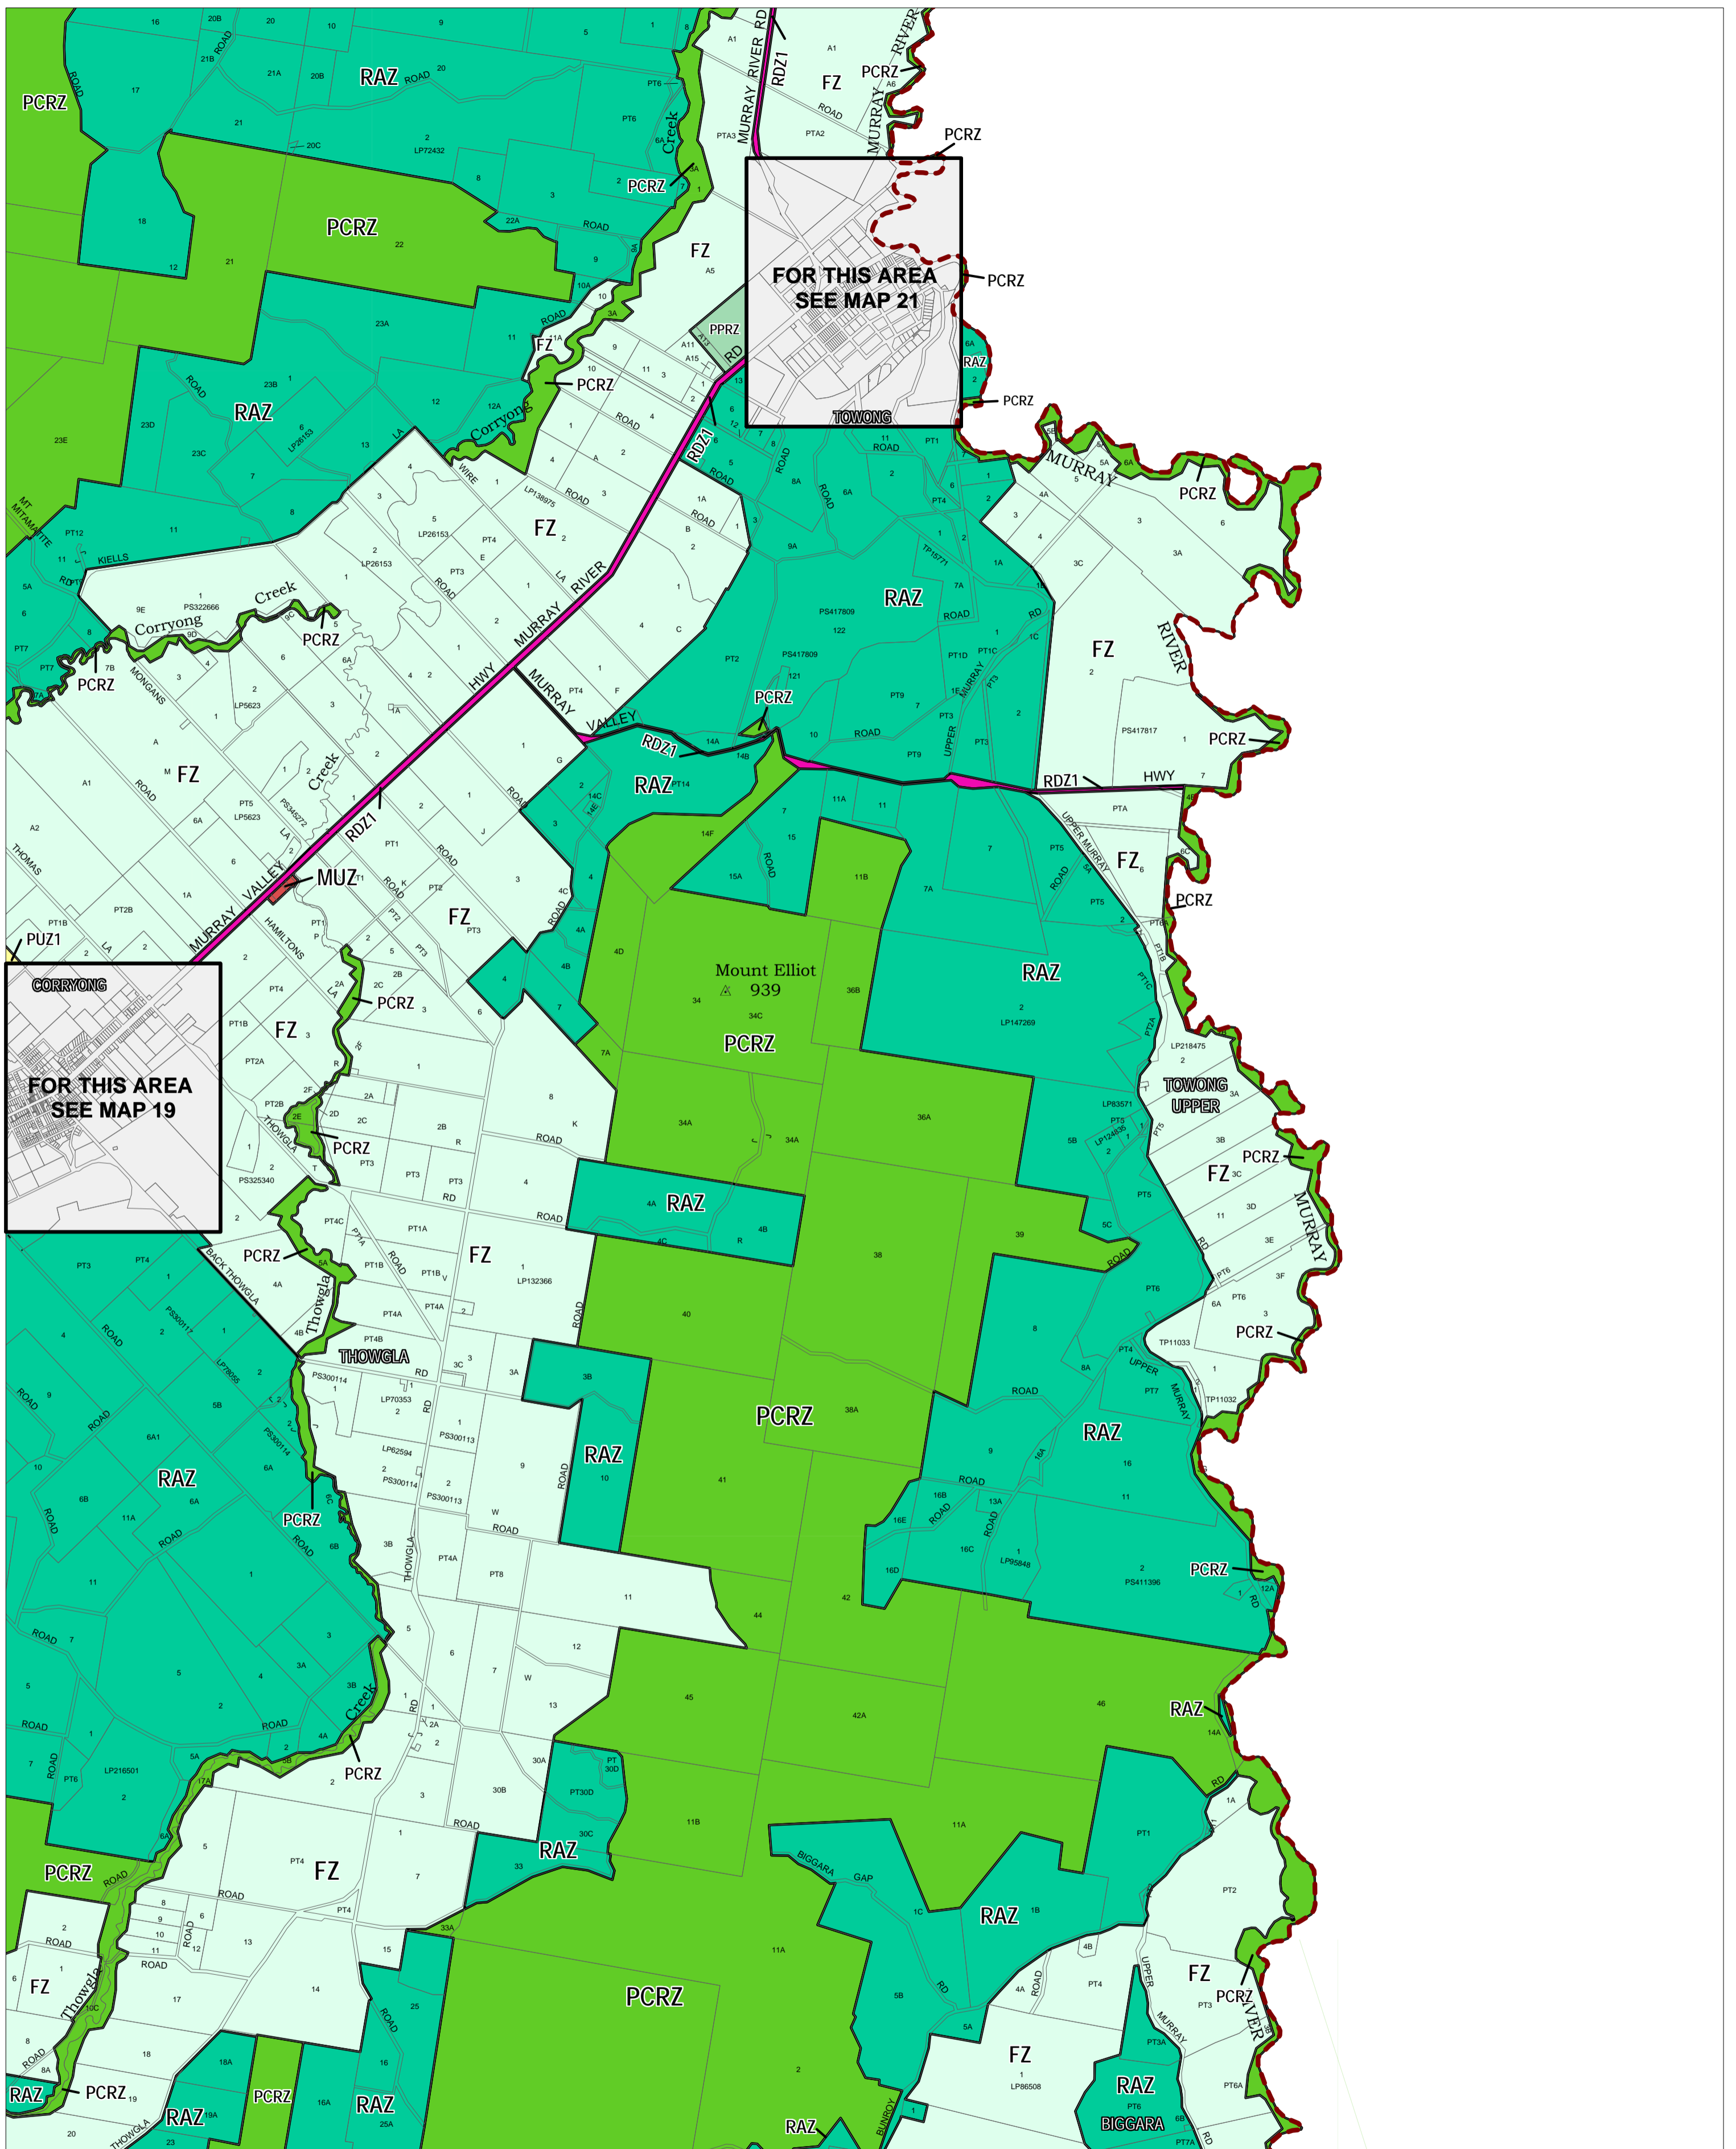

TOWONG PLANNING SCHEME - LOCAL PROVISION

Public Land	PCRZ Public Conservation And Resource Zone
	PPRZ Public Park And Recreation Zone
	PUZ1 Public Use Zone - Service And Utility
	RDZ1 Road Zone - Category 1
Residential	MUZ Mixed Use Zone
Rural	FZ Farming Zone
	RAZ Rural Activity Zone

AUSTRALIAN MAP GRID ZONE 55

Printed: 5/9/2013

AMENDMENT C33