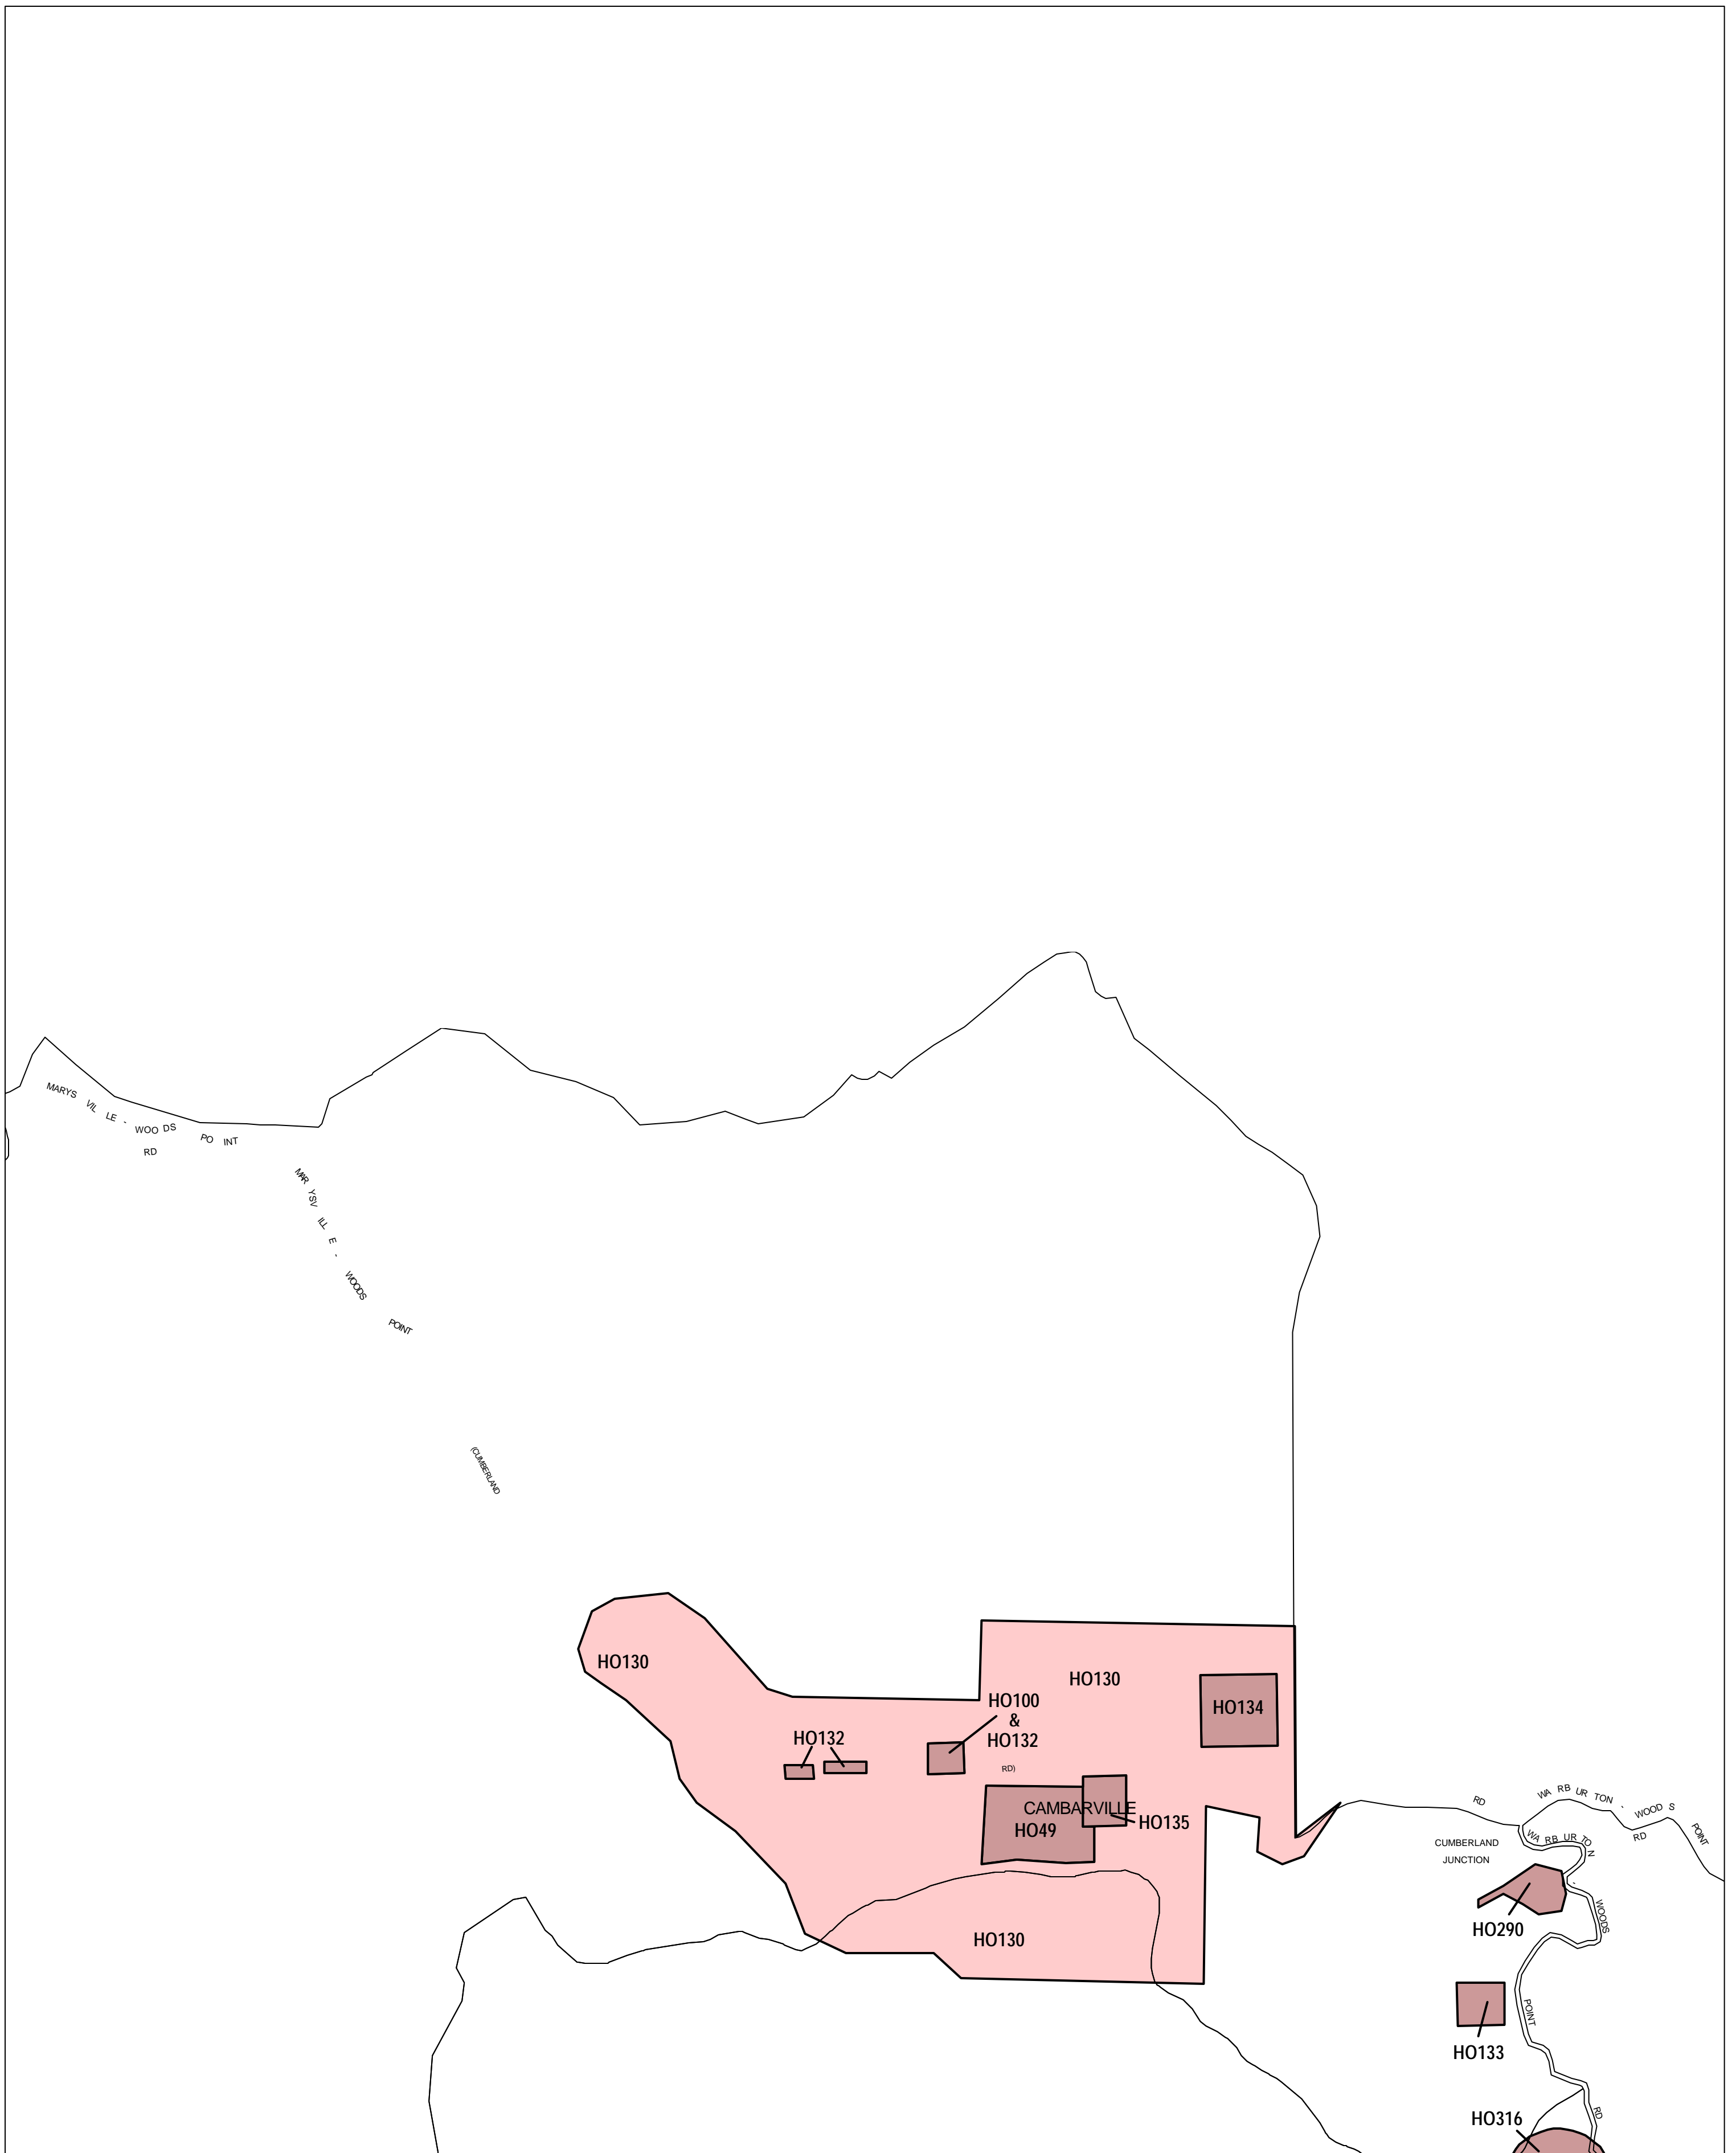

YARRA RANGES PLANNING SCHEME - LOCAL PROVISION

Overlays	
	Heritage Overlay

AUSTRALIAN MAP GRID ZONE 55

INDEX TO ADJOINING METRIC SERIES MAP

Printed: 17/10/2007

AMENDMENT C16 PART 1

HERITAGE OVERLAY

MAP No 7HO