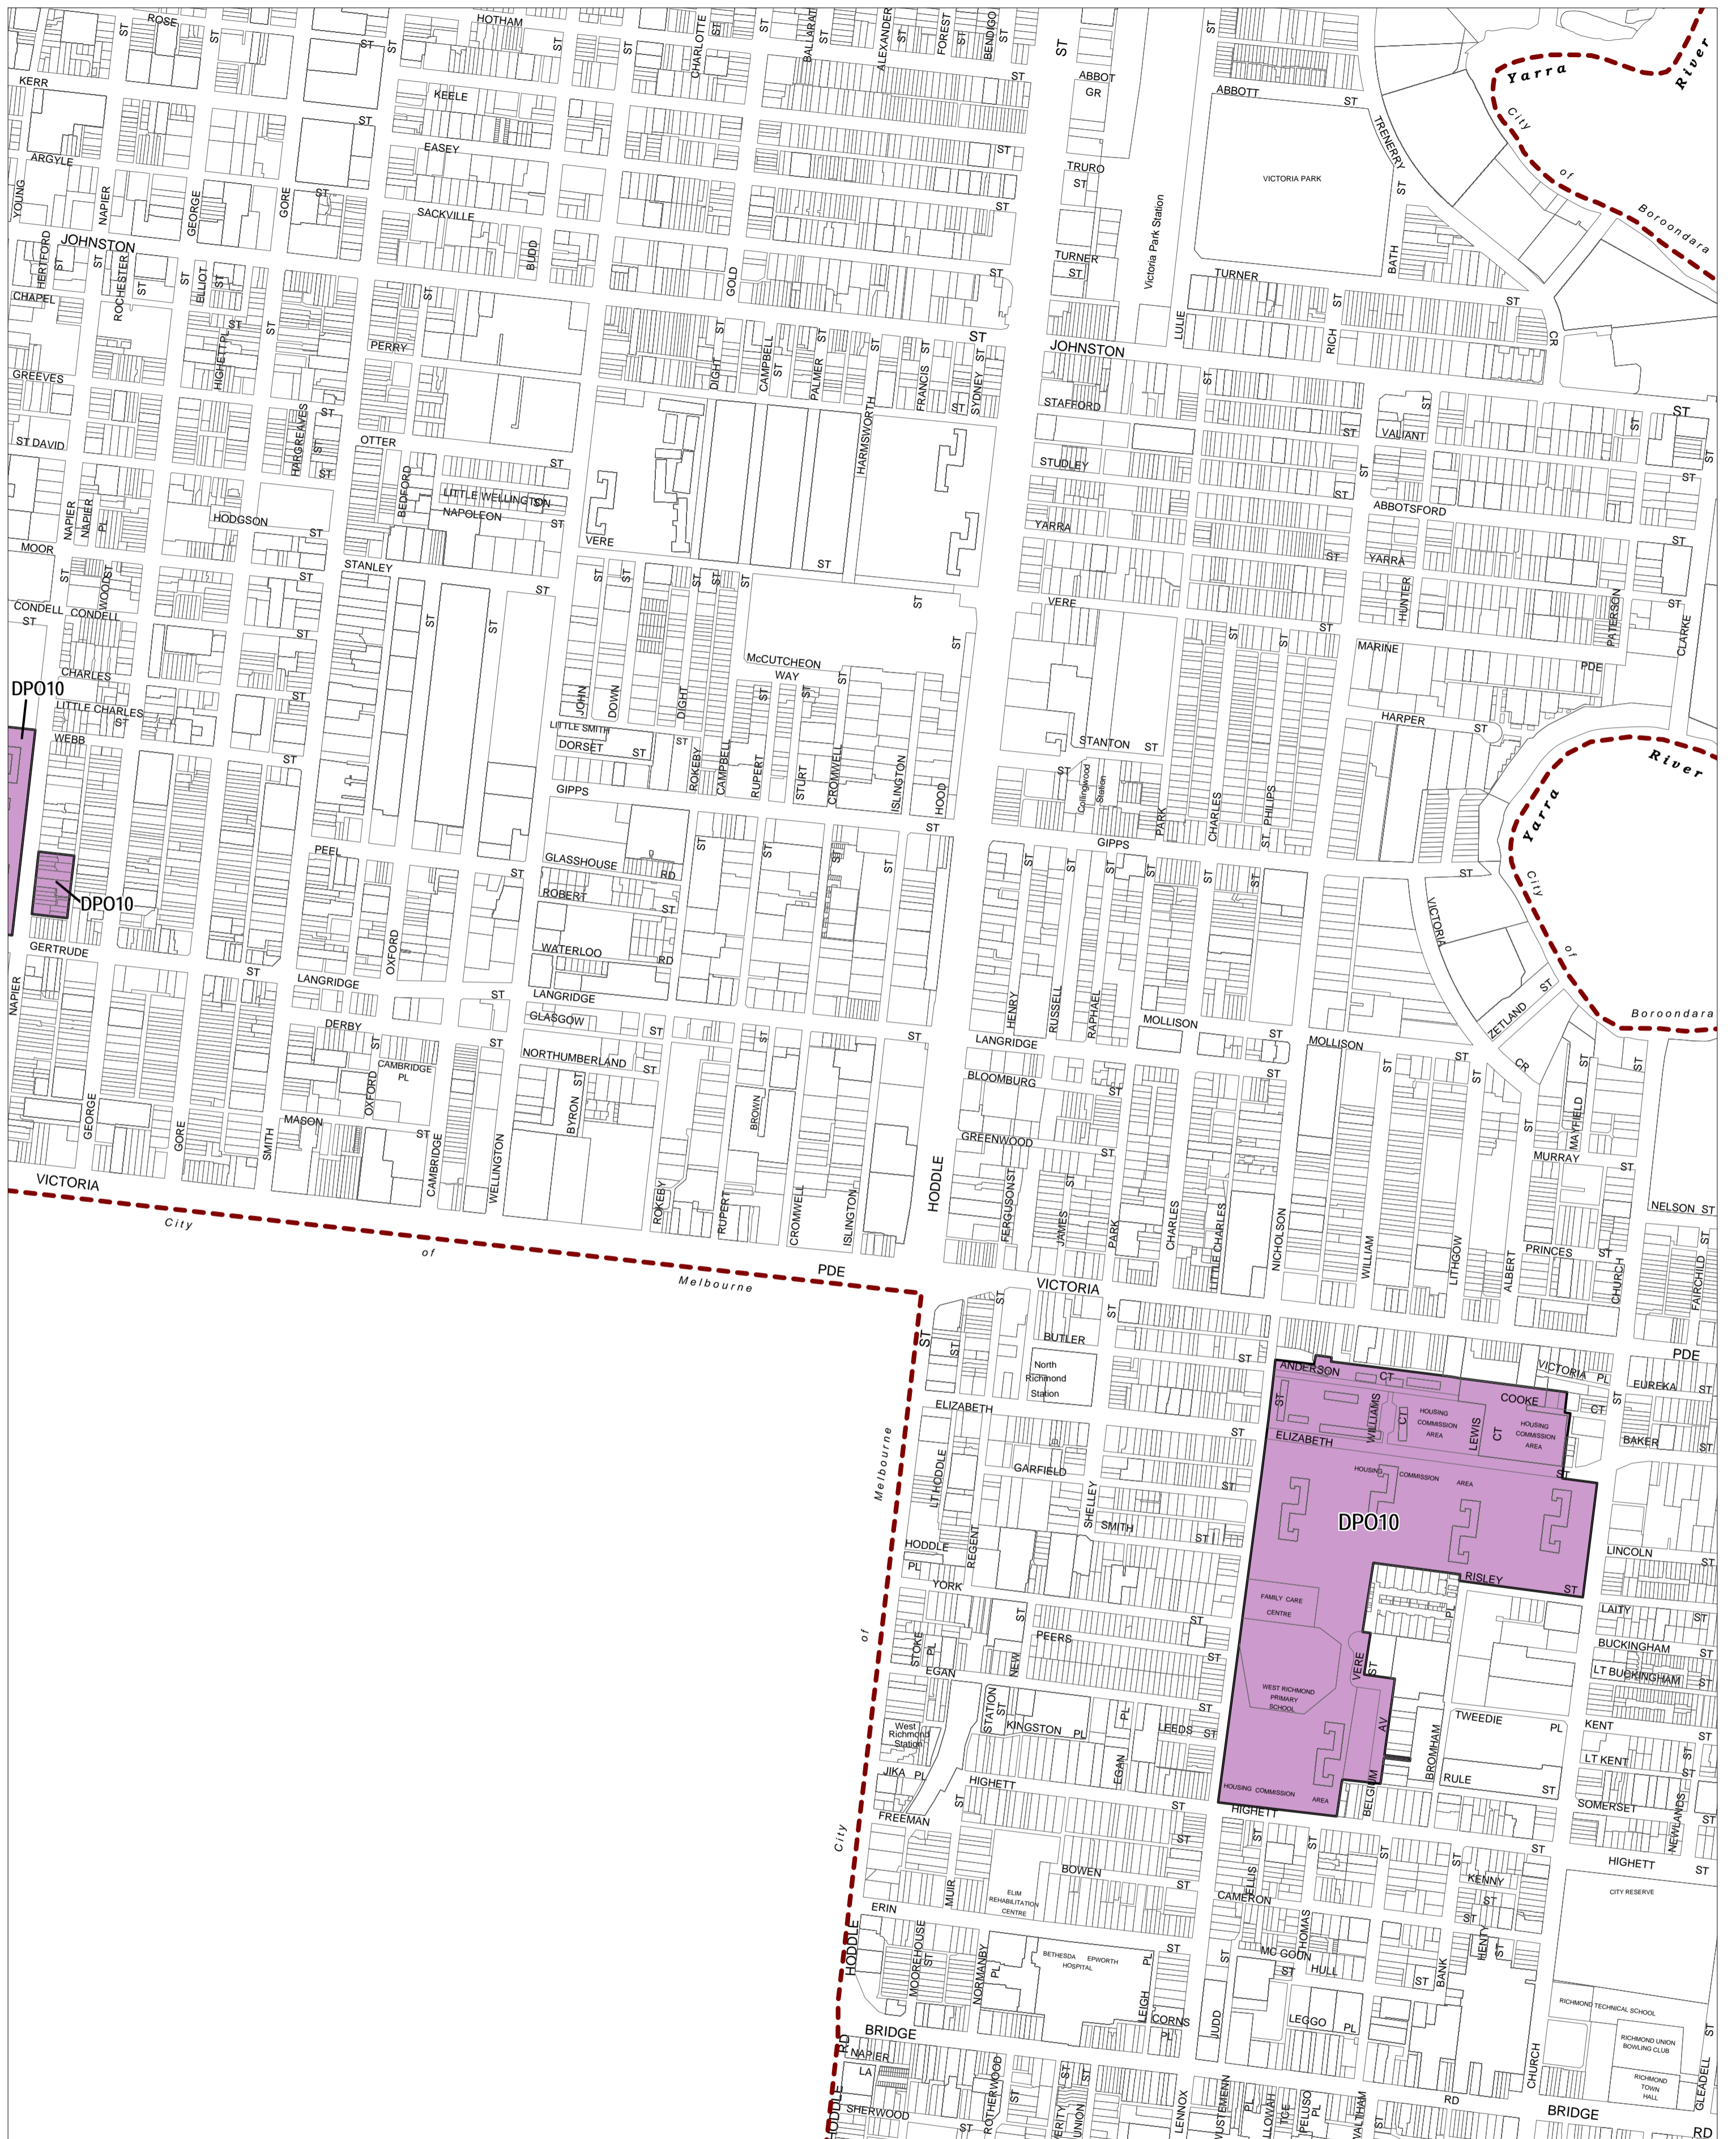

YARRA PLANNING SCHEME - LOCAL PROVISION

Overlays

- DPO10 Development Plan Overlay - Schedule 10

100 0 100 200 300 400 500 m

AUSTRALIAN MAP GRID ZONE 55

INDEX TO ADJOINING METRIC SERIES MAP

Printed: 3/1/2014

AMENDMENT C203