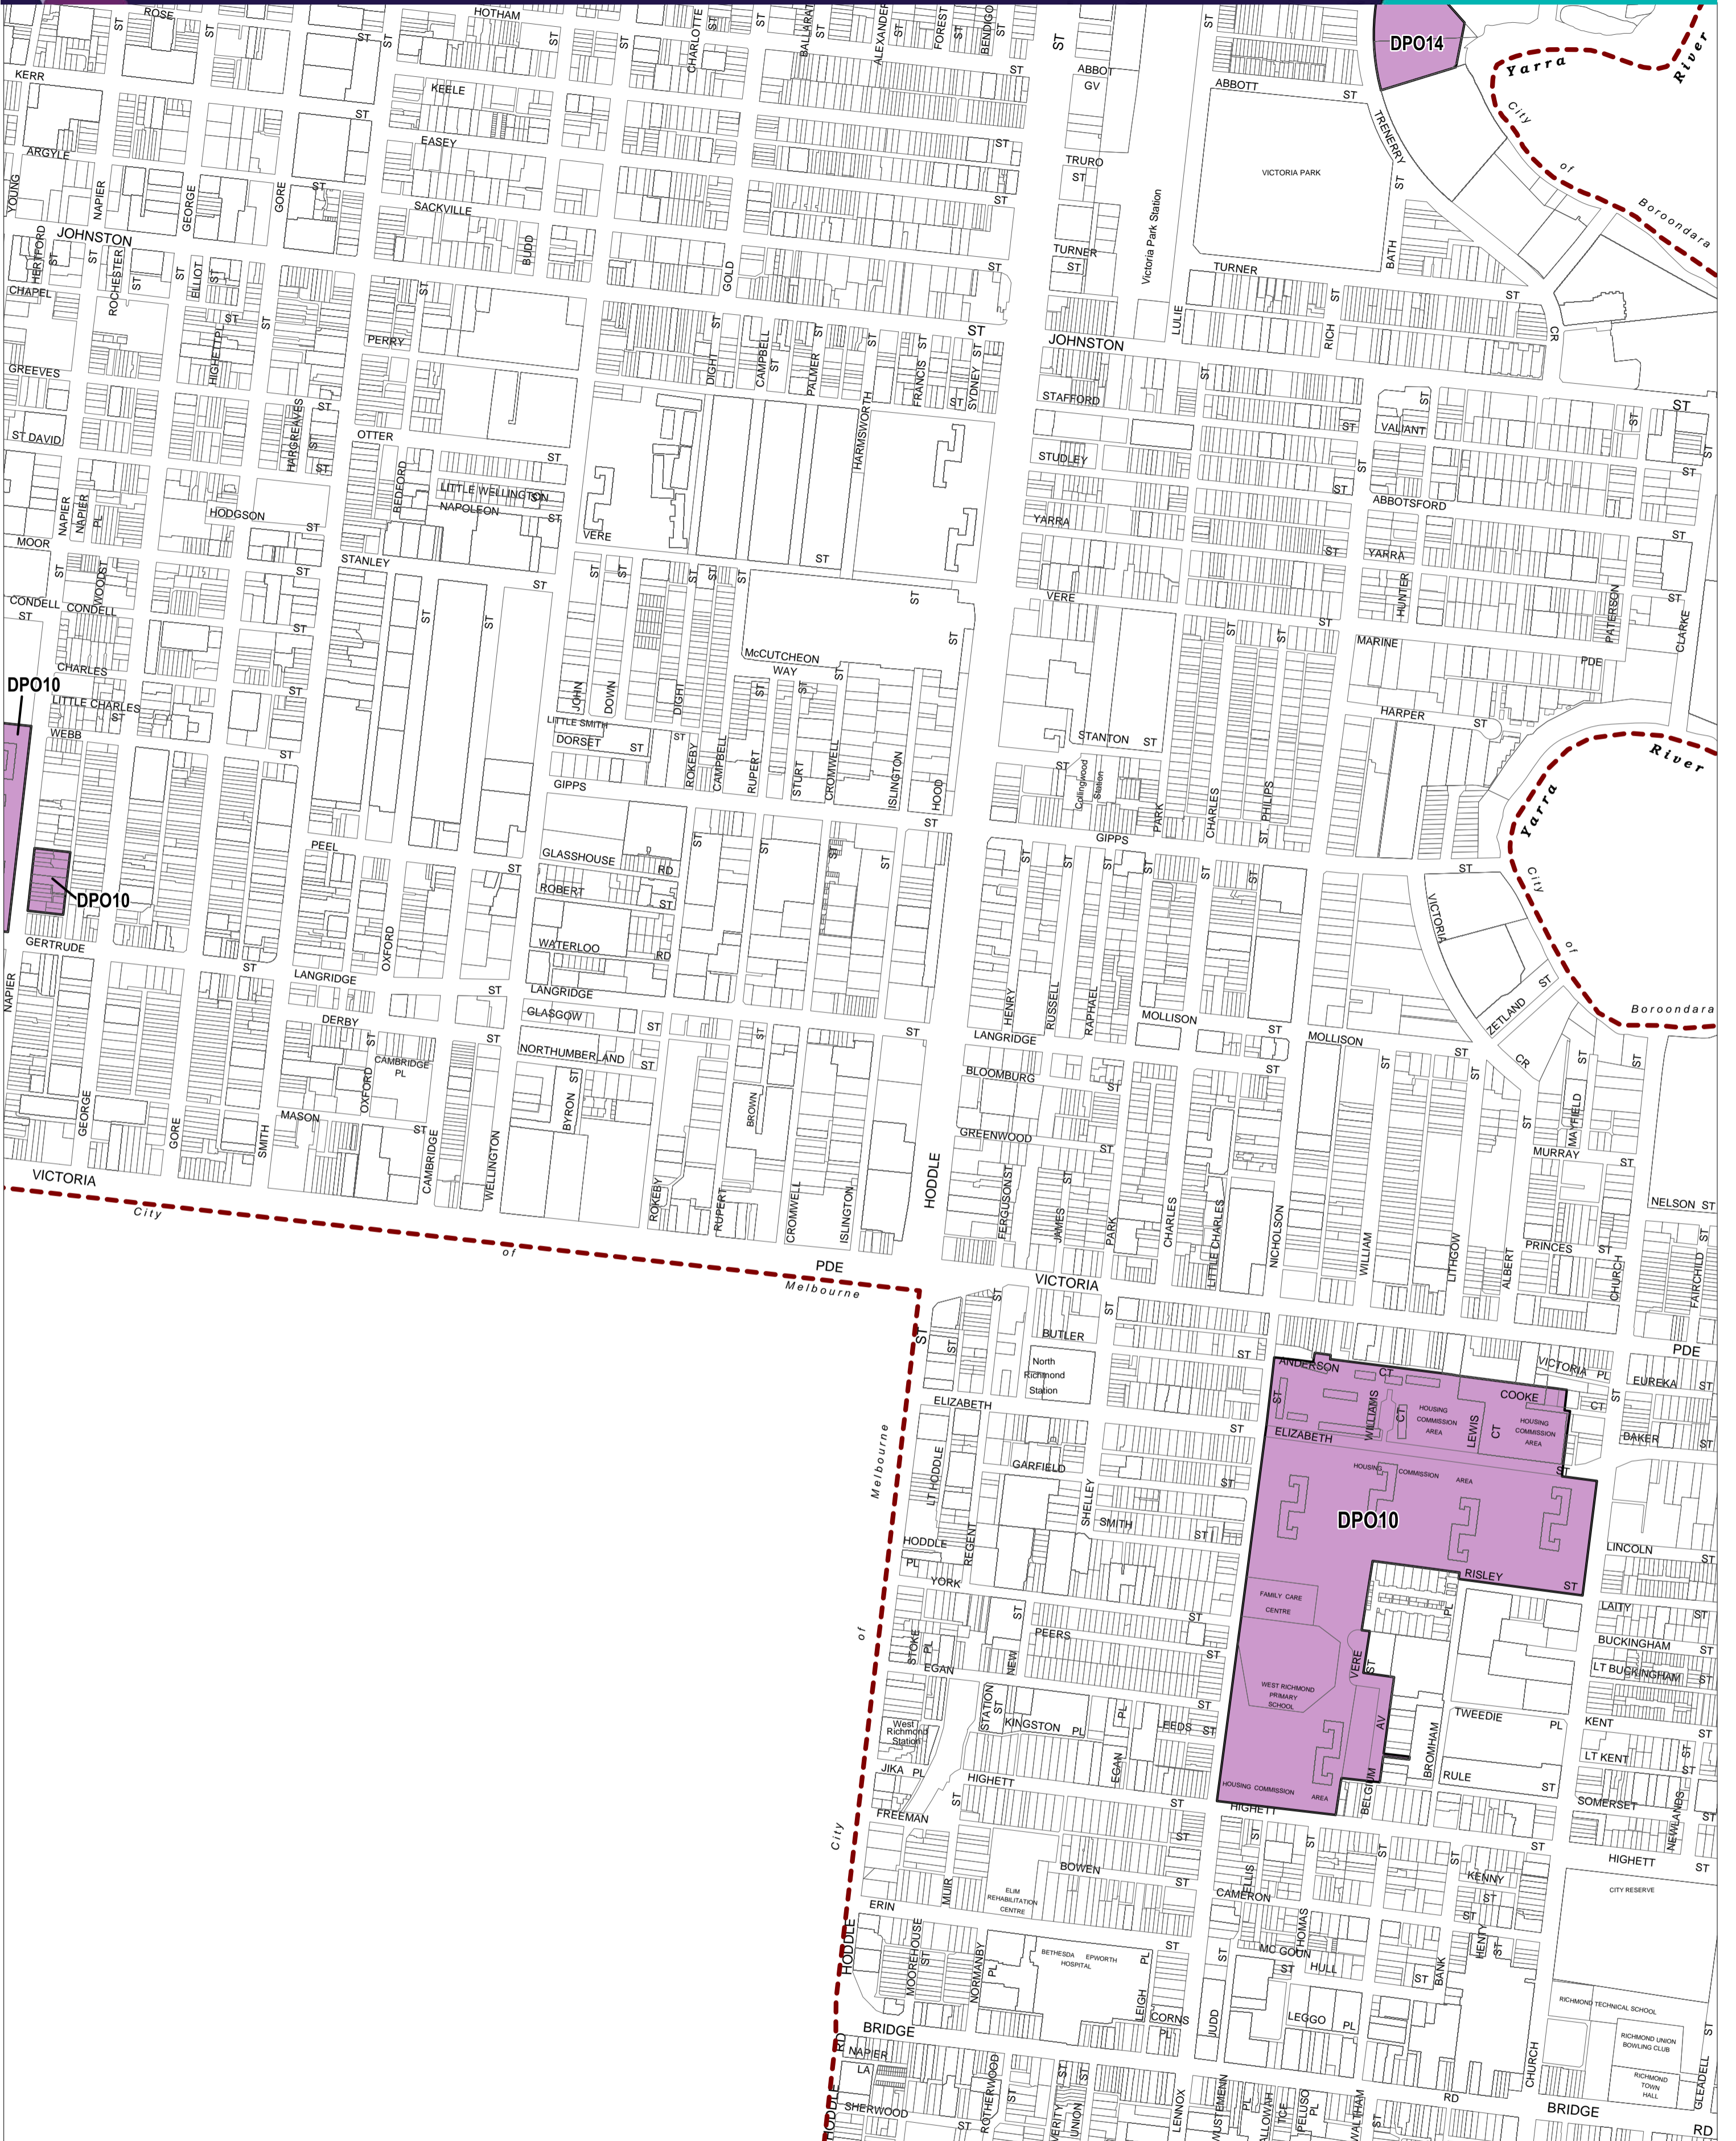

YARRA PLANNING SCHEME - LOCAL PROVISION

1. **Overlays**
2. Development Plan Overlay - Schedule 10
   - Development Plan Overlay - Schedule 14

Municipal Boundary (if shown)

AUSTRALIAN MAP GRID ZONE 55

PREPARED BY: Planning Mapping Services

Printed: 23/7/2018

AMENDMENT C219

VICTORIA
State Government

Environment,
Land, Water
and Planning

INDEX TO ADJOINING SCHEME MAPS