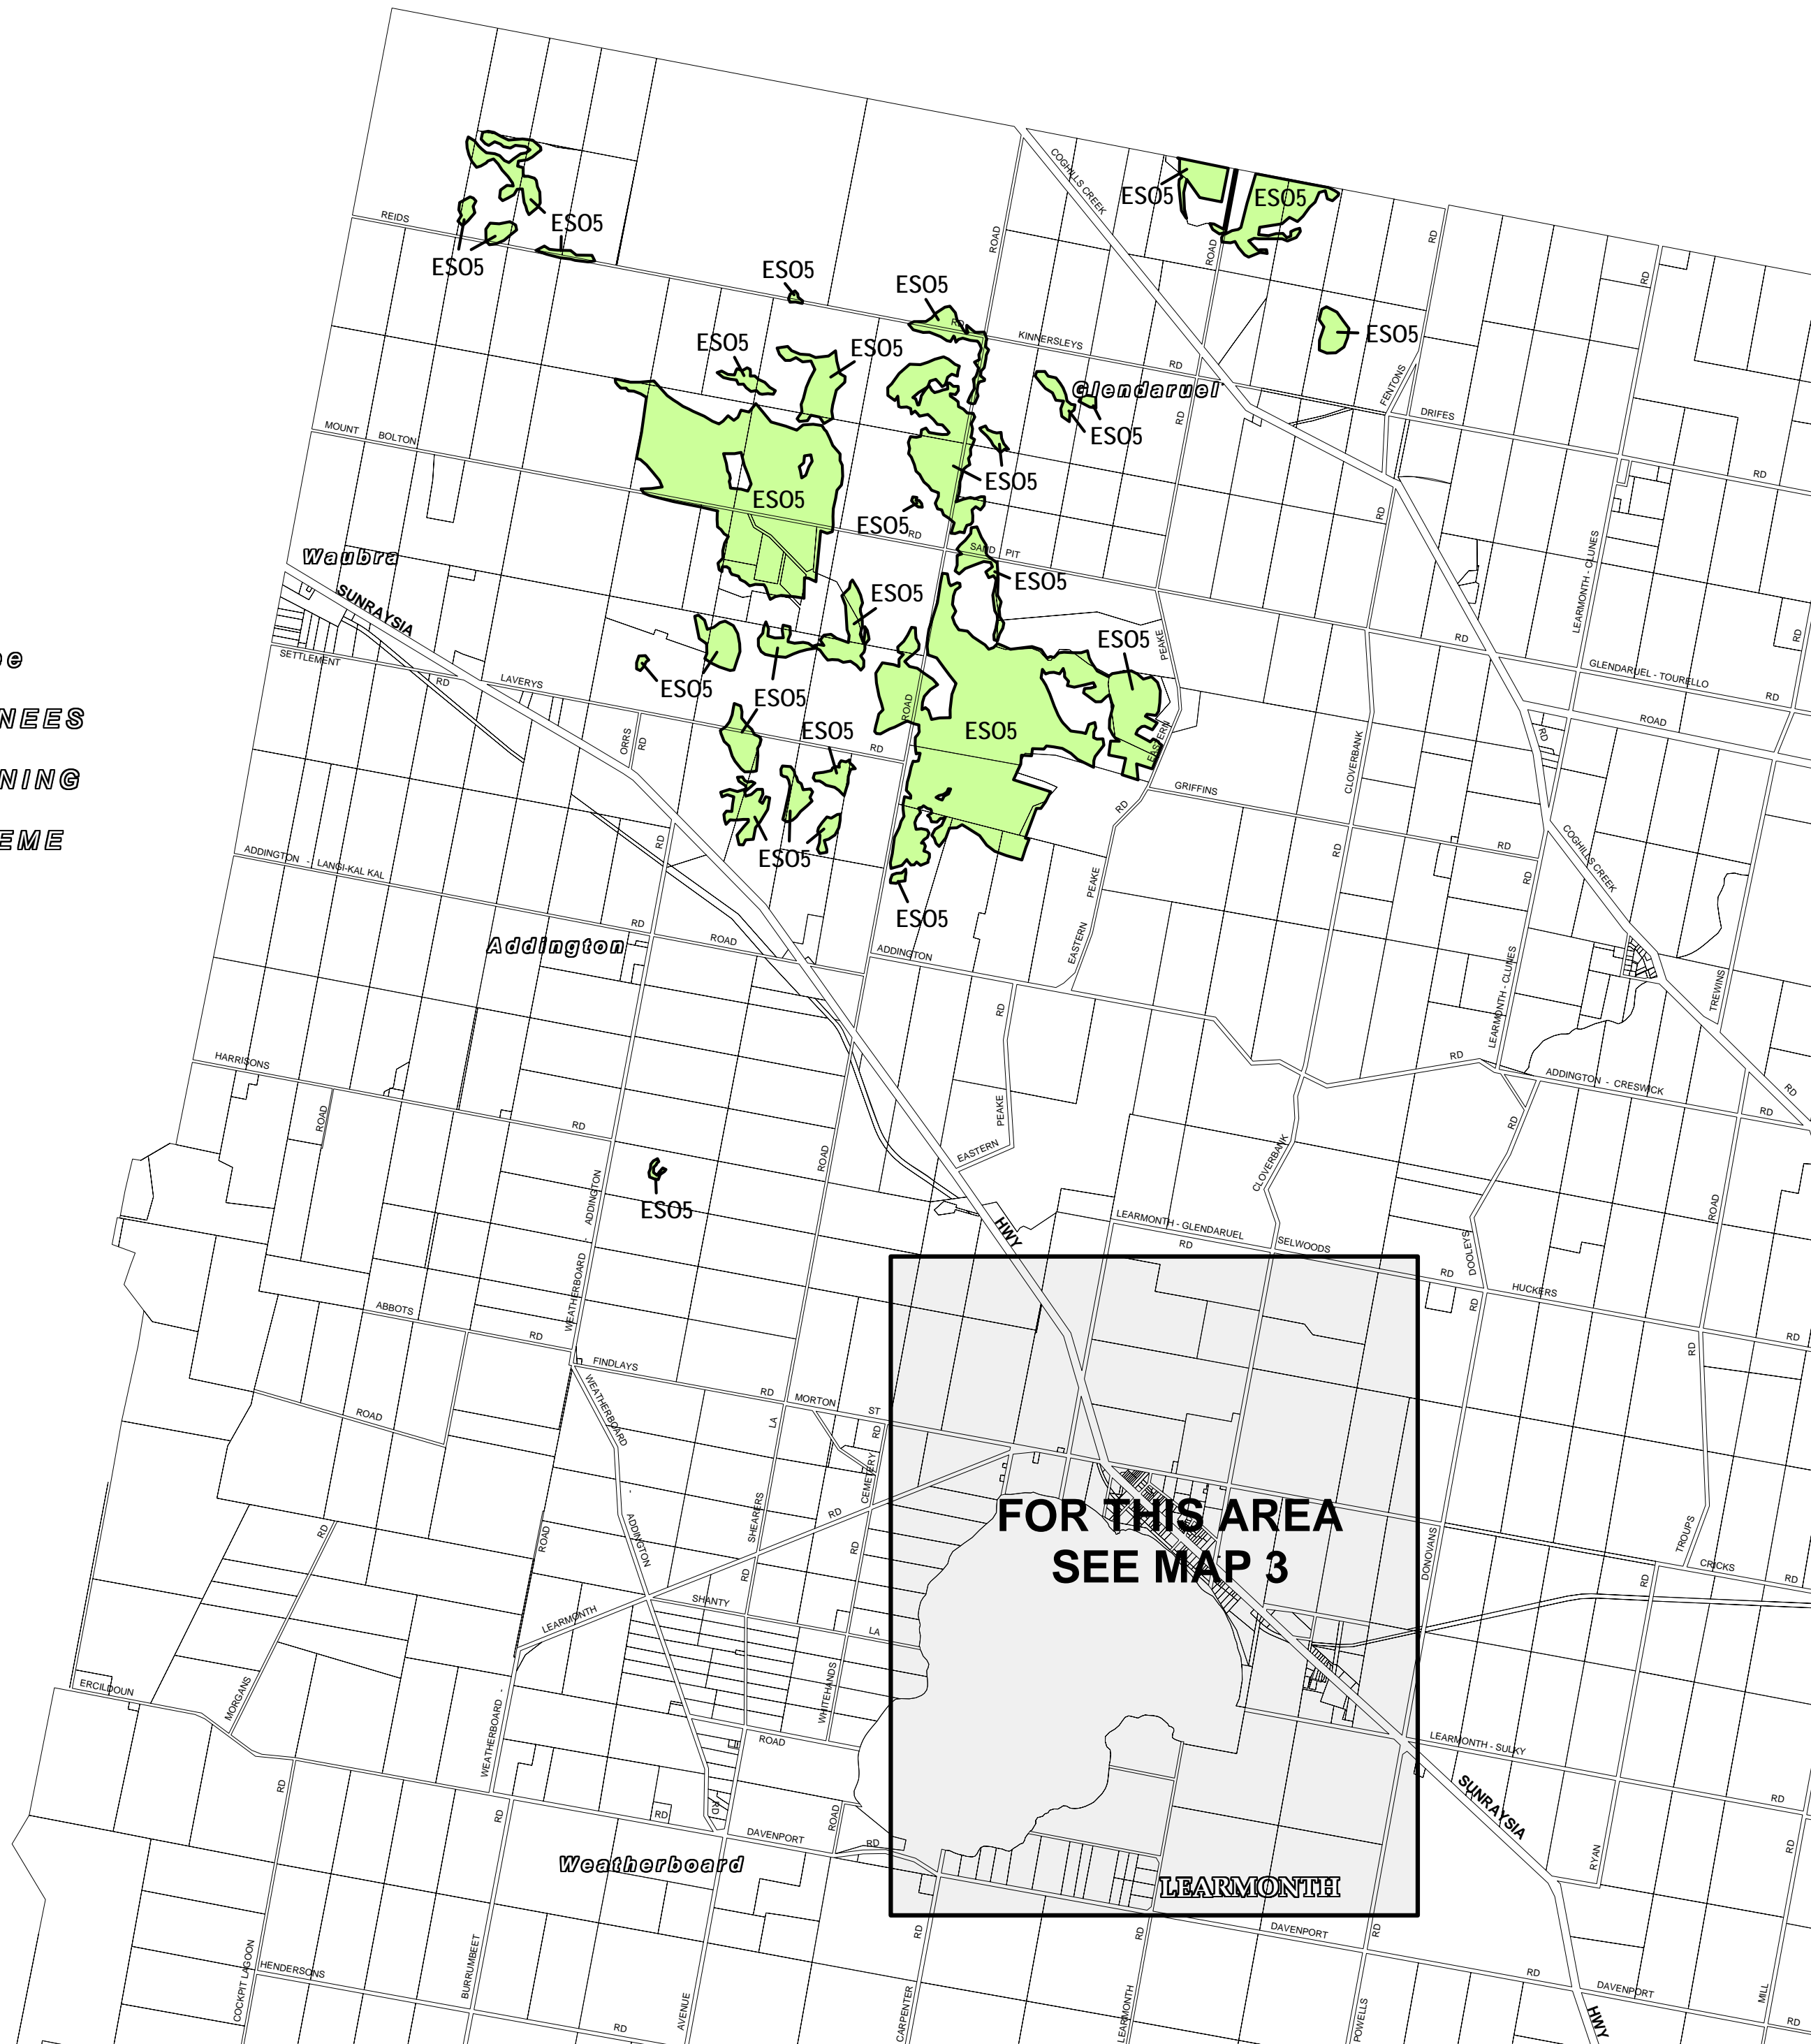

See HEPBURN PLANNING SCHEME

See
PYRENEES
PLANNING
SCHEME

Overlays
ES05 Environmental Significance Overlay - Schedule 5

INDEX TO ADJOINING METRIC SERIES MAP

Printed: 28/10/2009

AMENDMENT C95