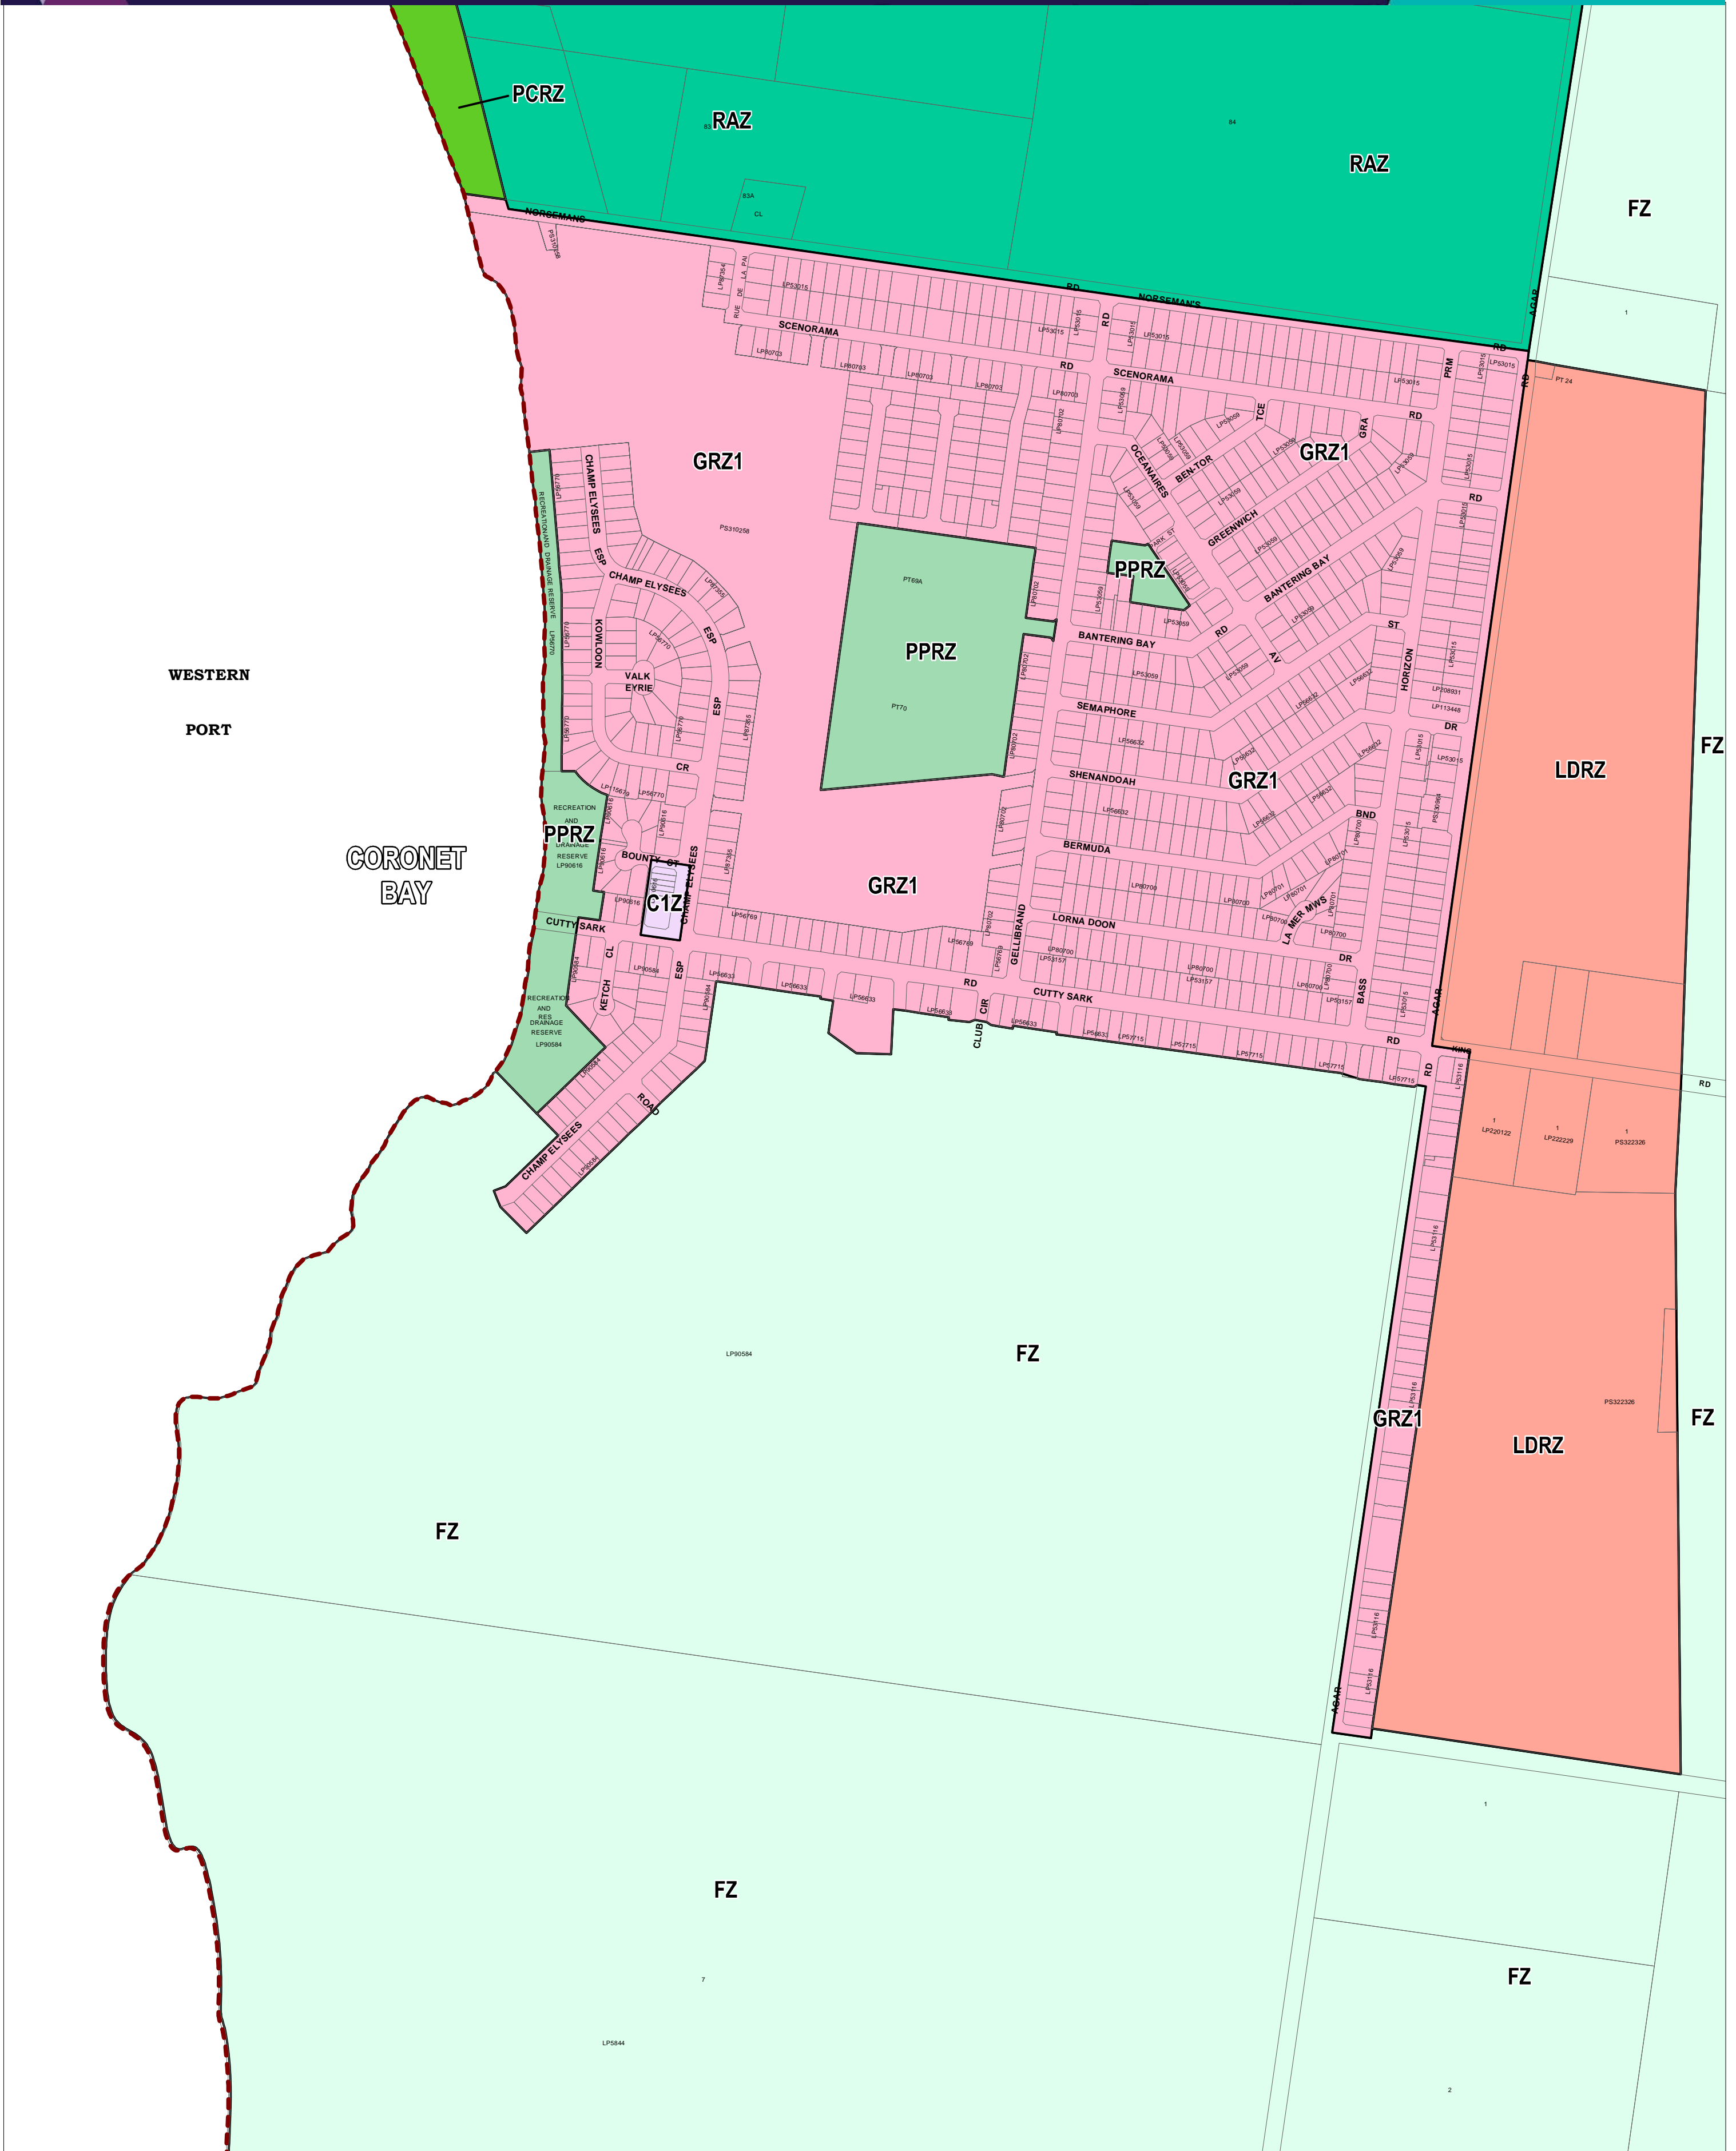

BASS COAST PLANNING SCHEME - LOCAL PROVISION

- **Commercial**
- C1Z Commercial 1 Zone
- **Public Land**
- PCRZ Public Conservation and Resource Zone
- PPRZ Public Park and Recreation Zone
- **Residential**
- GRZ1 General Residential Zone - Schedule 1
- LDRZ Low Density Residential Zone
- **Rural**
- FZ Farming Zone
- RAZ Rural Activity Zone

Municipal Boundary (if shown)

0 100 200 m

AUSTRALIAN MAP GRID ZONE 55

PREPARED BY: Planning Mapping Services

Printed: 3/2/2017

AMENDMENT C140

VICTORIA
State Government

Environment,
Land, Water
and Planning

INDEX TO ADJOINING SCHEME MAPS