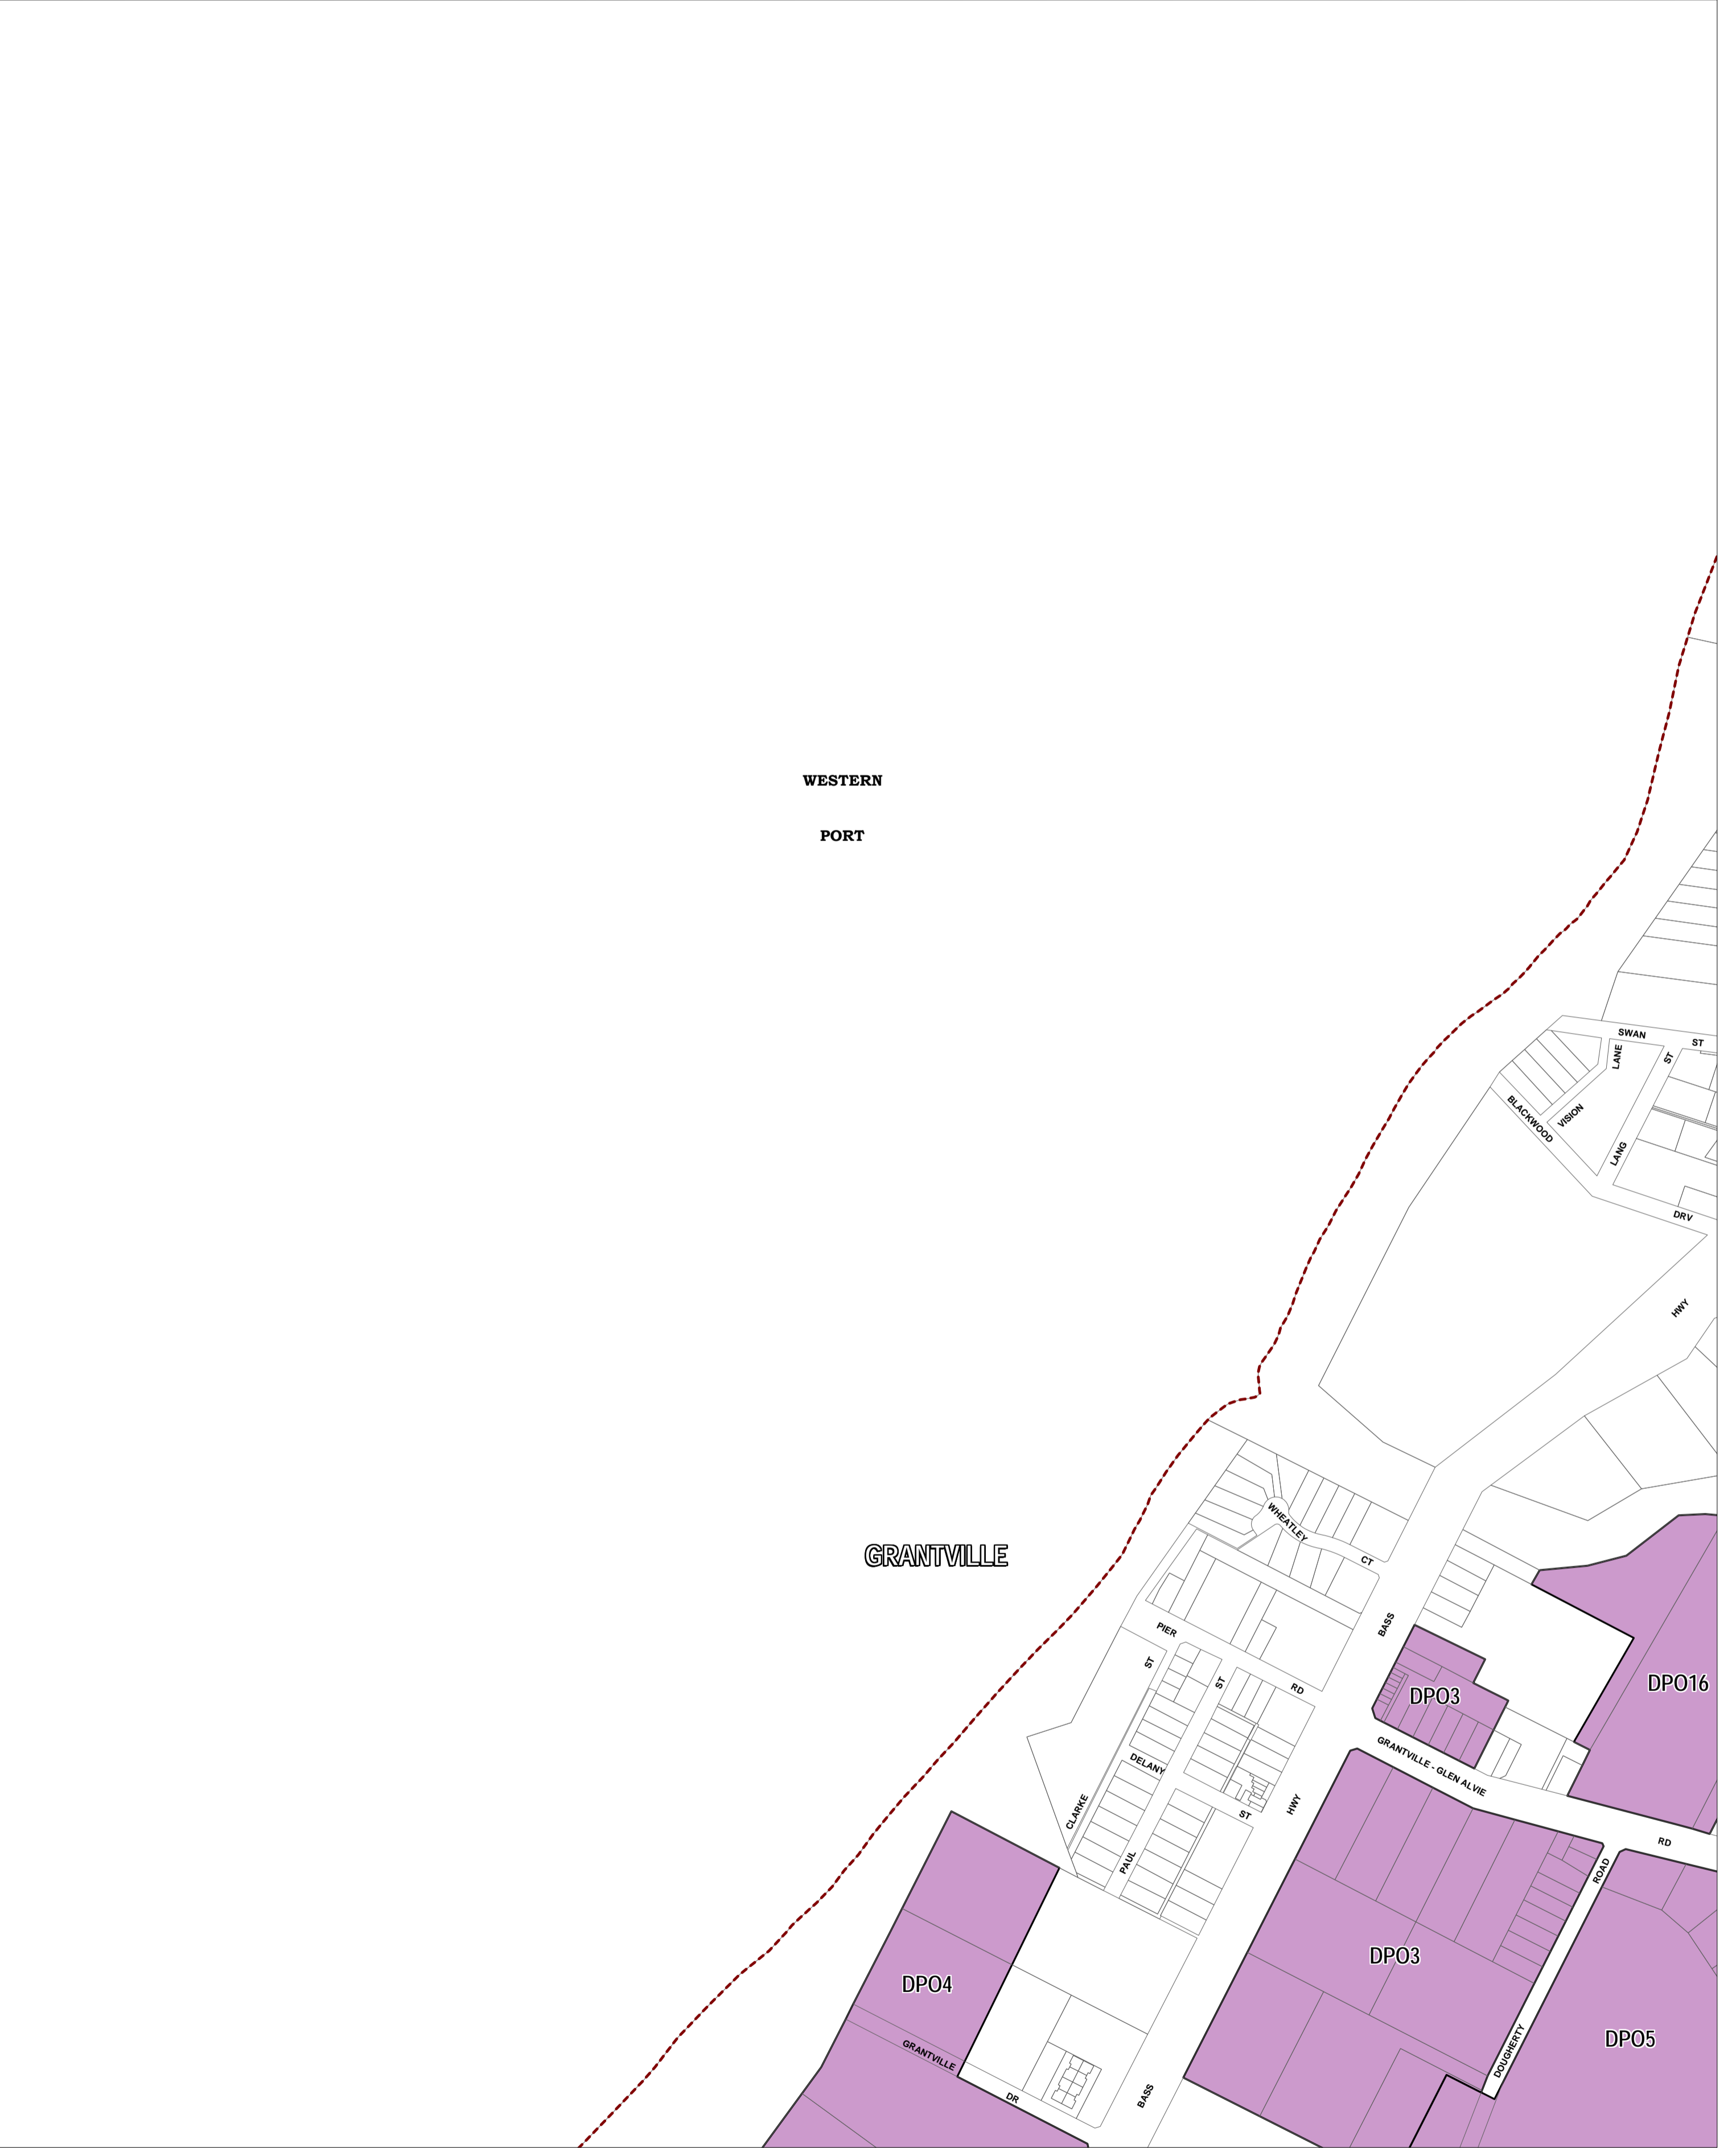

BASS COAST PLANNING SCHEME - LOCAL PROVISION

Overlays	
DPO16	Development Plan Overlay - Schedule 16
DPO3	Development Plan Overlay - Schedule 3
DPO4	Development Plan Overlay - Schedule 4
DPO5	Development Plan Overlay - Schedule 5

Printed: 12/1/2012

AMENDMENT C93