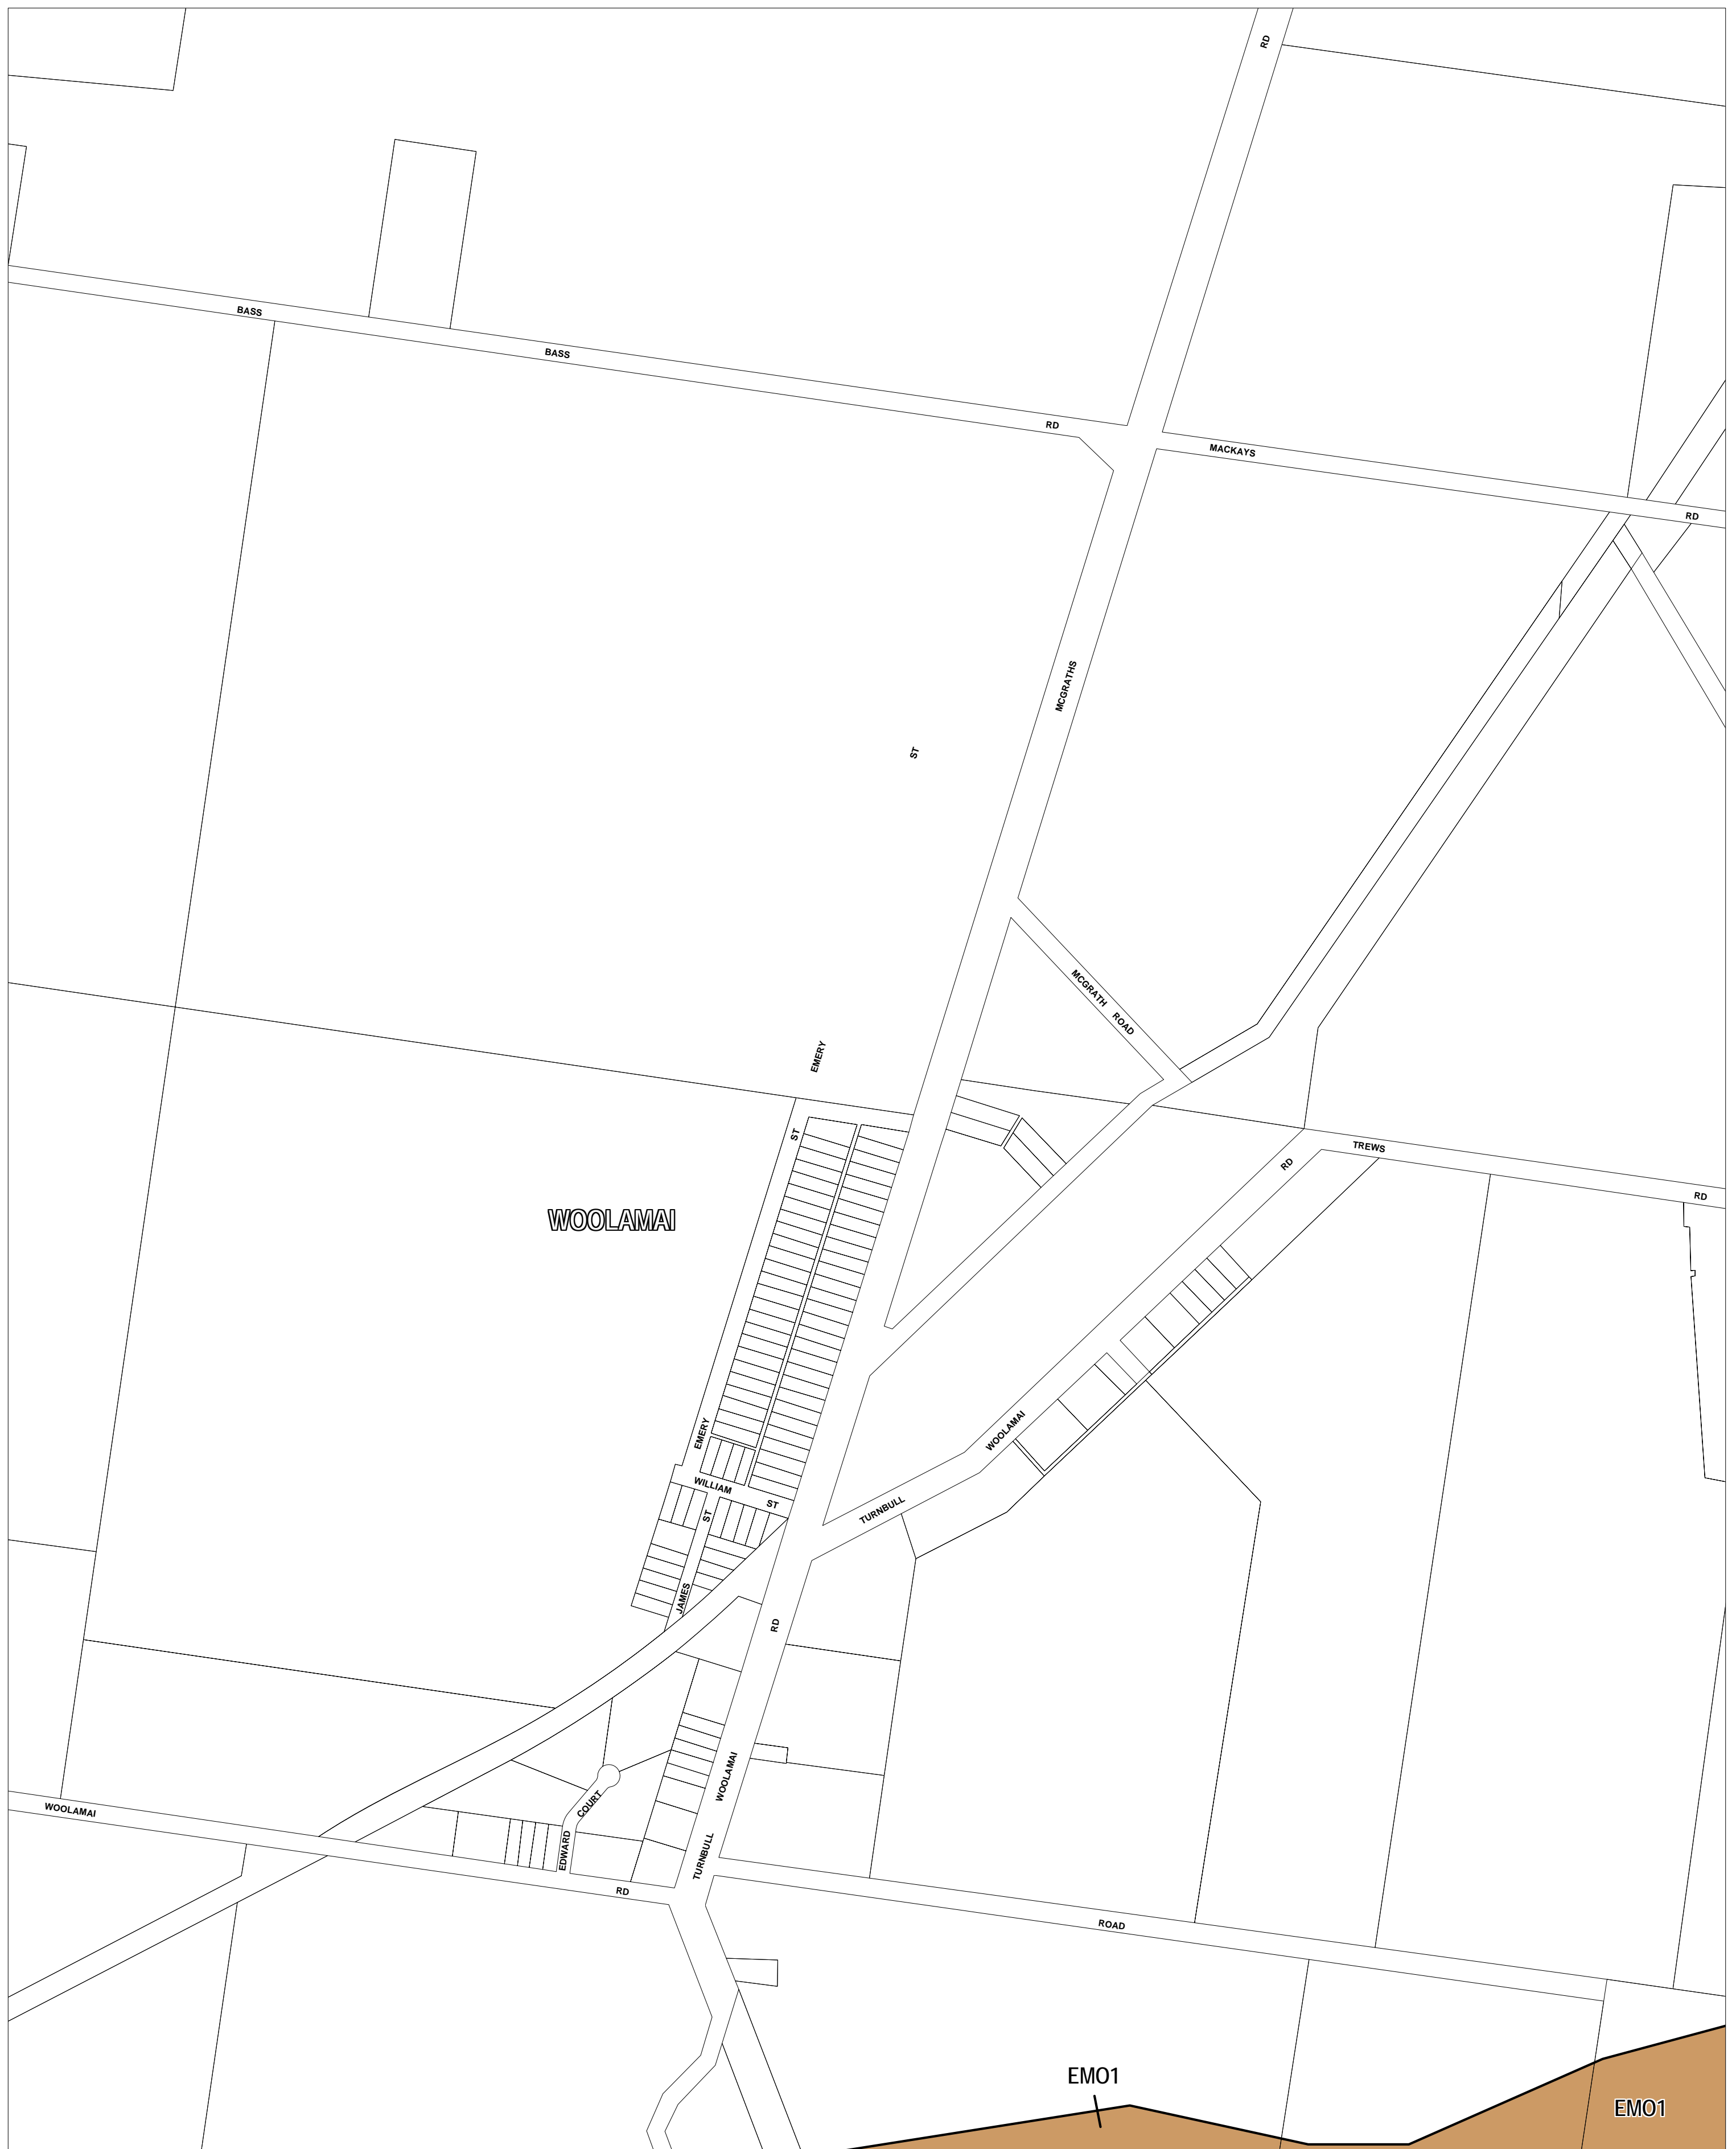

BASS COAST PLANNING SCHEME - LOCAL PROVISION

Overlays

EMO1 Erosion Management Overlay - Schedule 1

100 0 100 200 300 400 500 m

AUSTRALIAN MAP GRID ZONE 55

Victoria The Place To Be

INDEX TO ADJOINING METRIC SERIES MAP

Printed: 13/5/2008

AMENDMENT C46 - PART 1