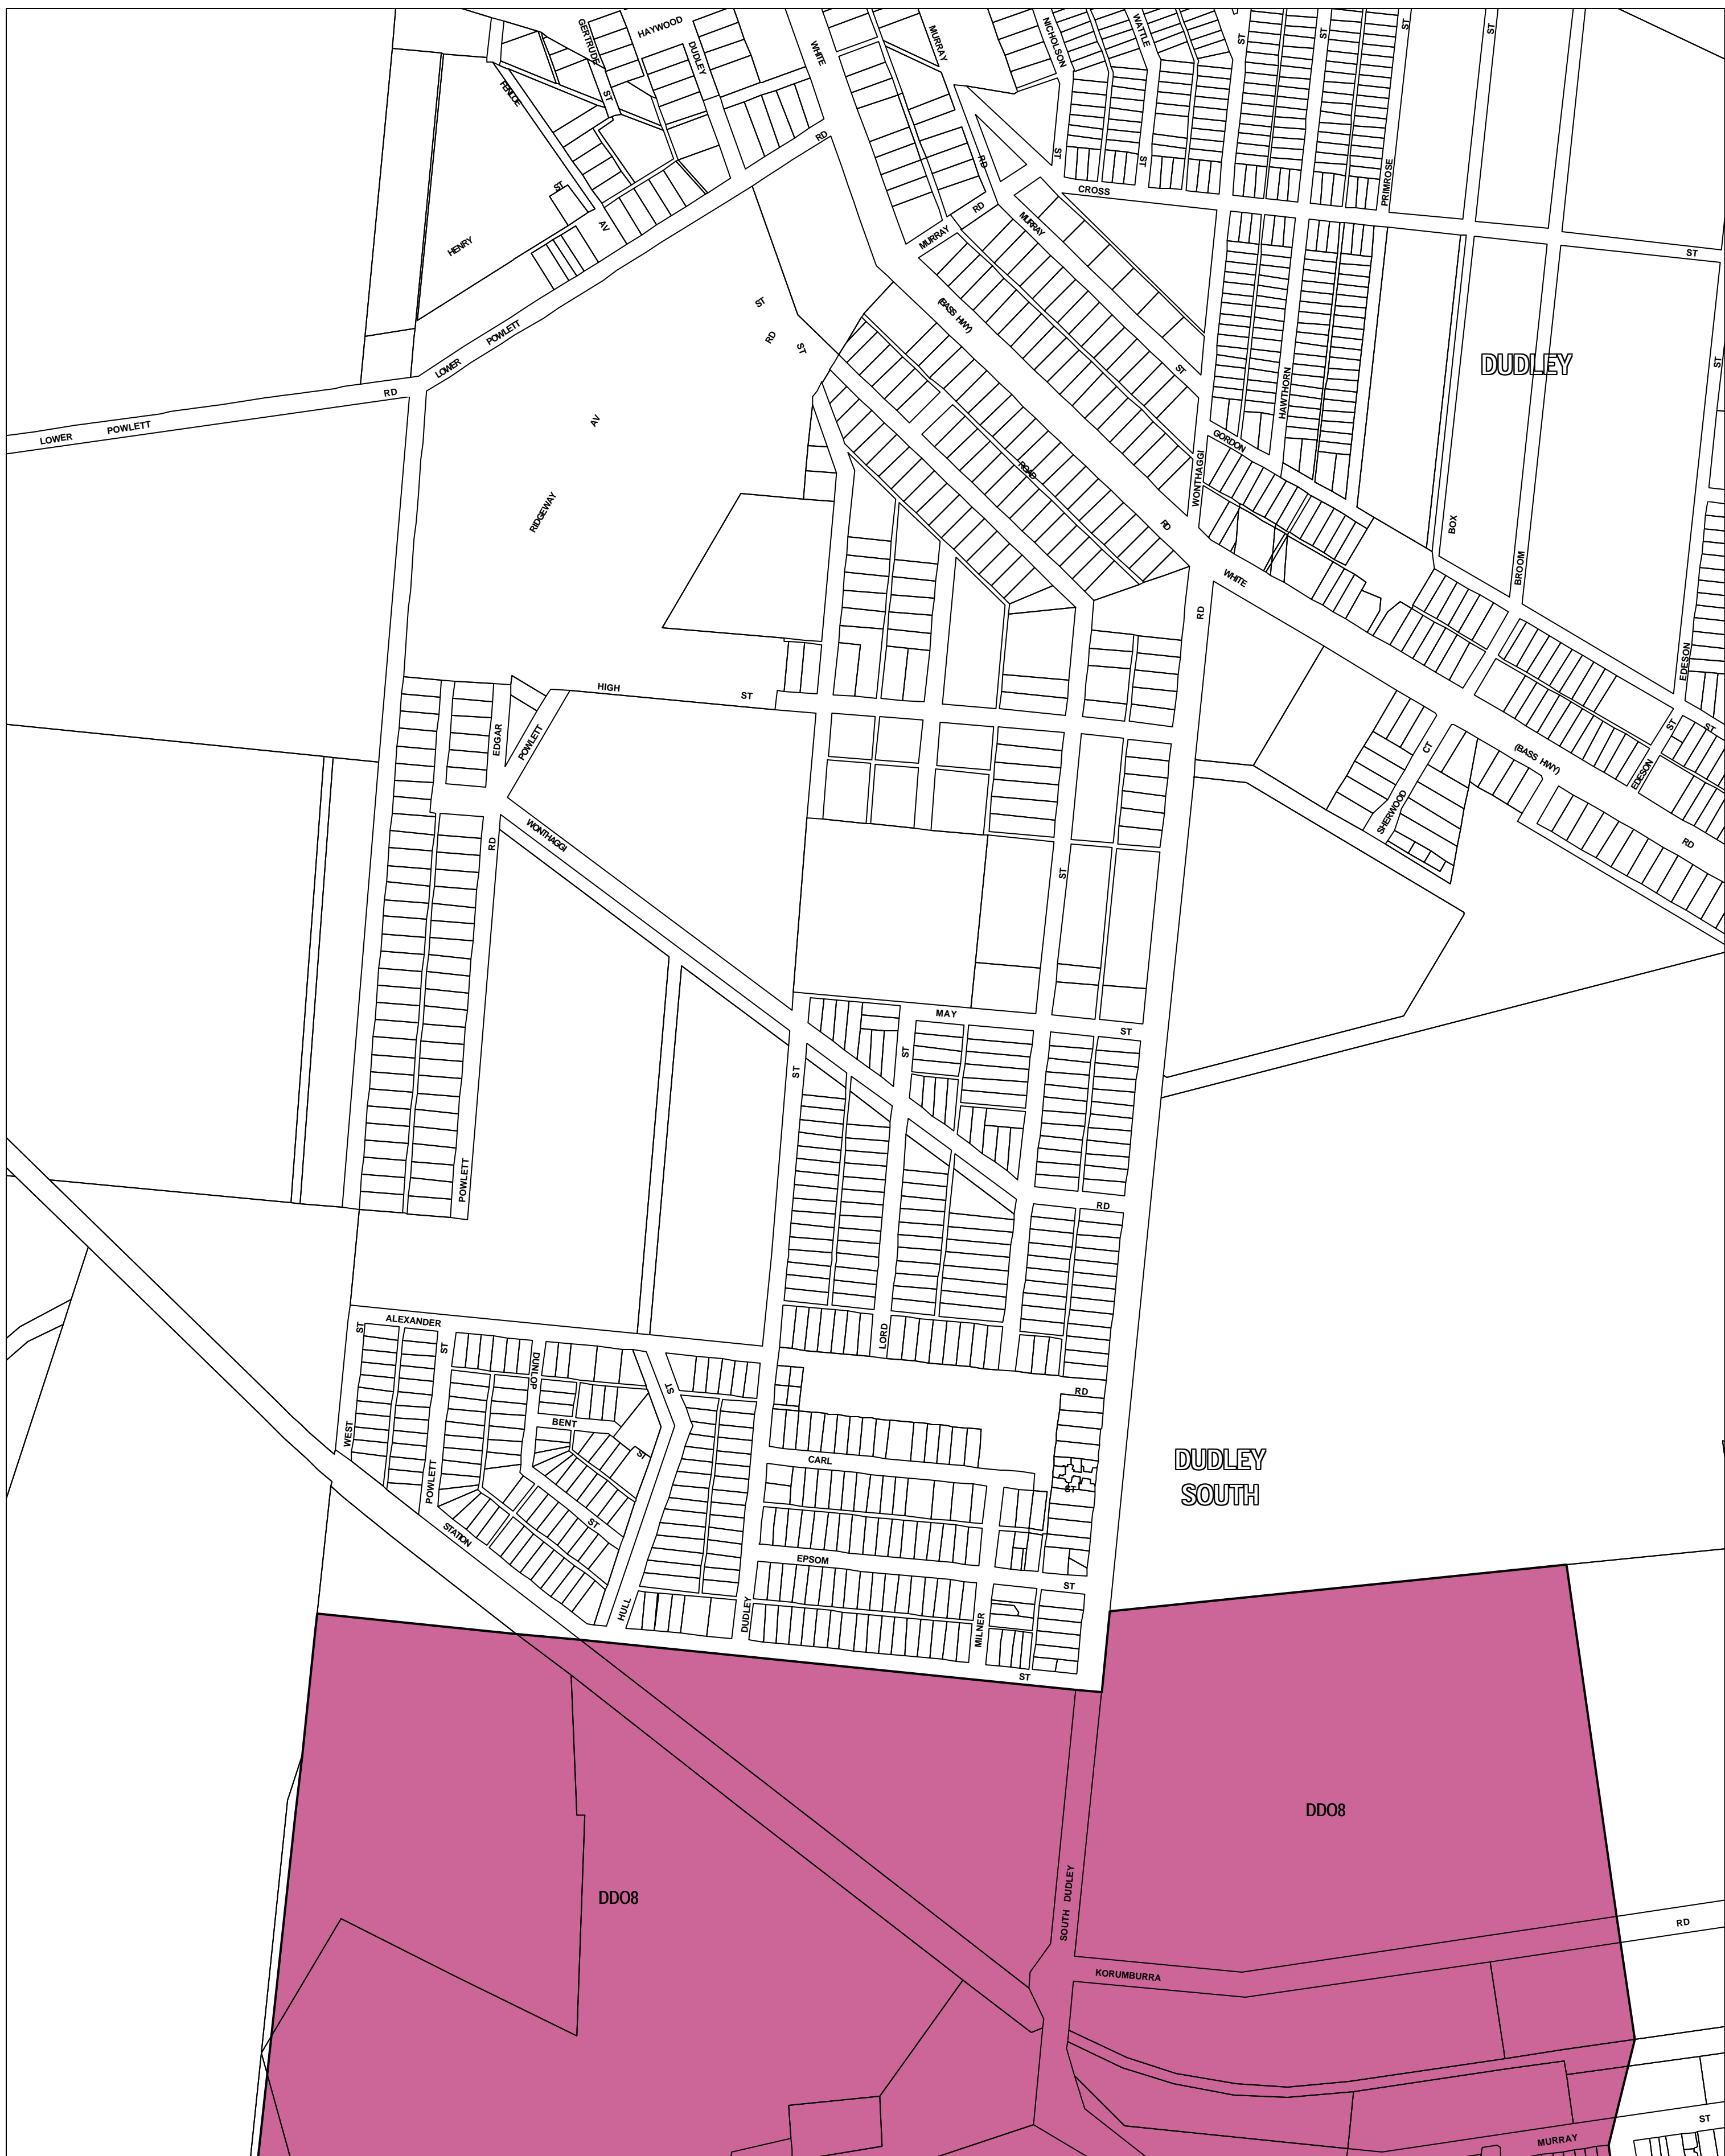

BASS COAST PLANNING SCHEME - LOCAL PROVISION

Overlays

DD08 Design And Development Overlay - Schedule 8

AUSTRALIAN MAP GRID ZONE 55

INDEX TO ADJOINING METRIC SERIES MAP

Printed: 7/8/2008

AMENDMENT C57