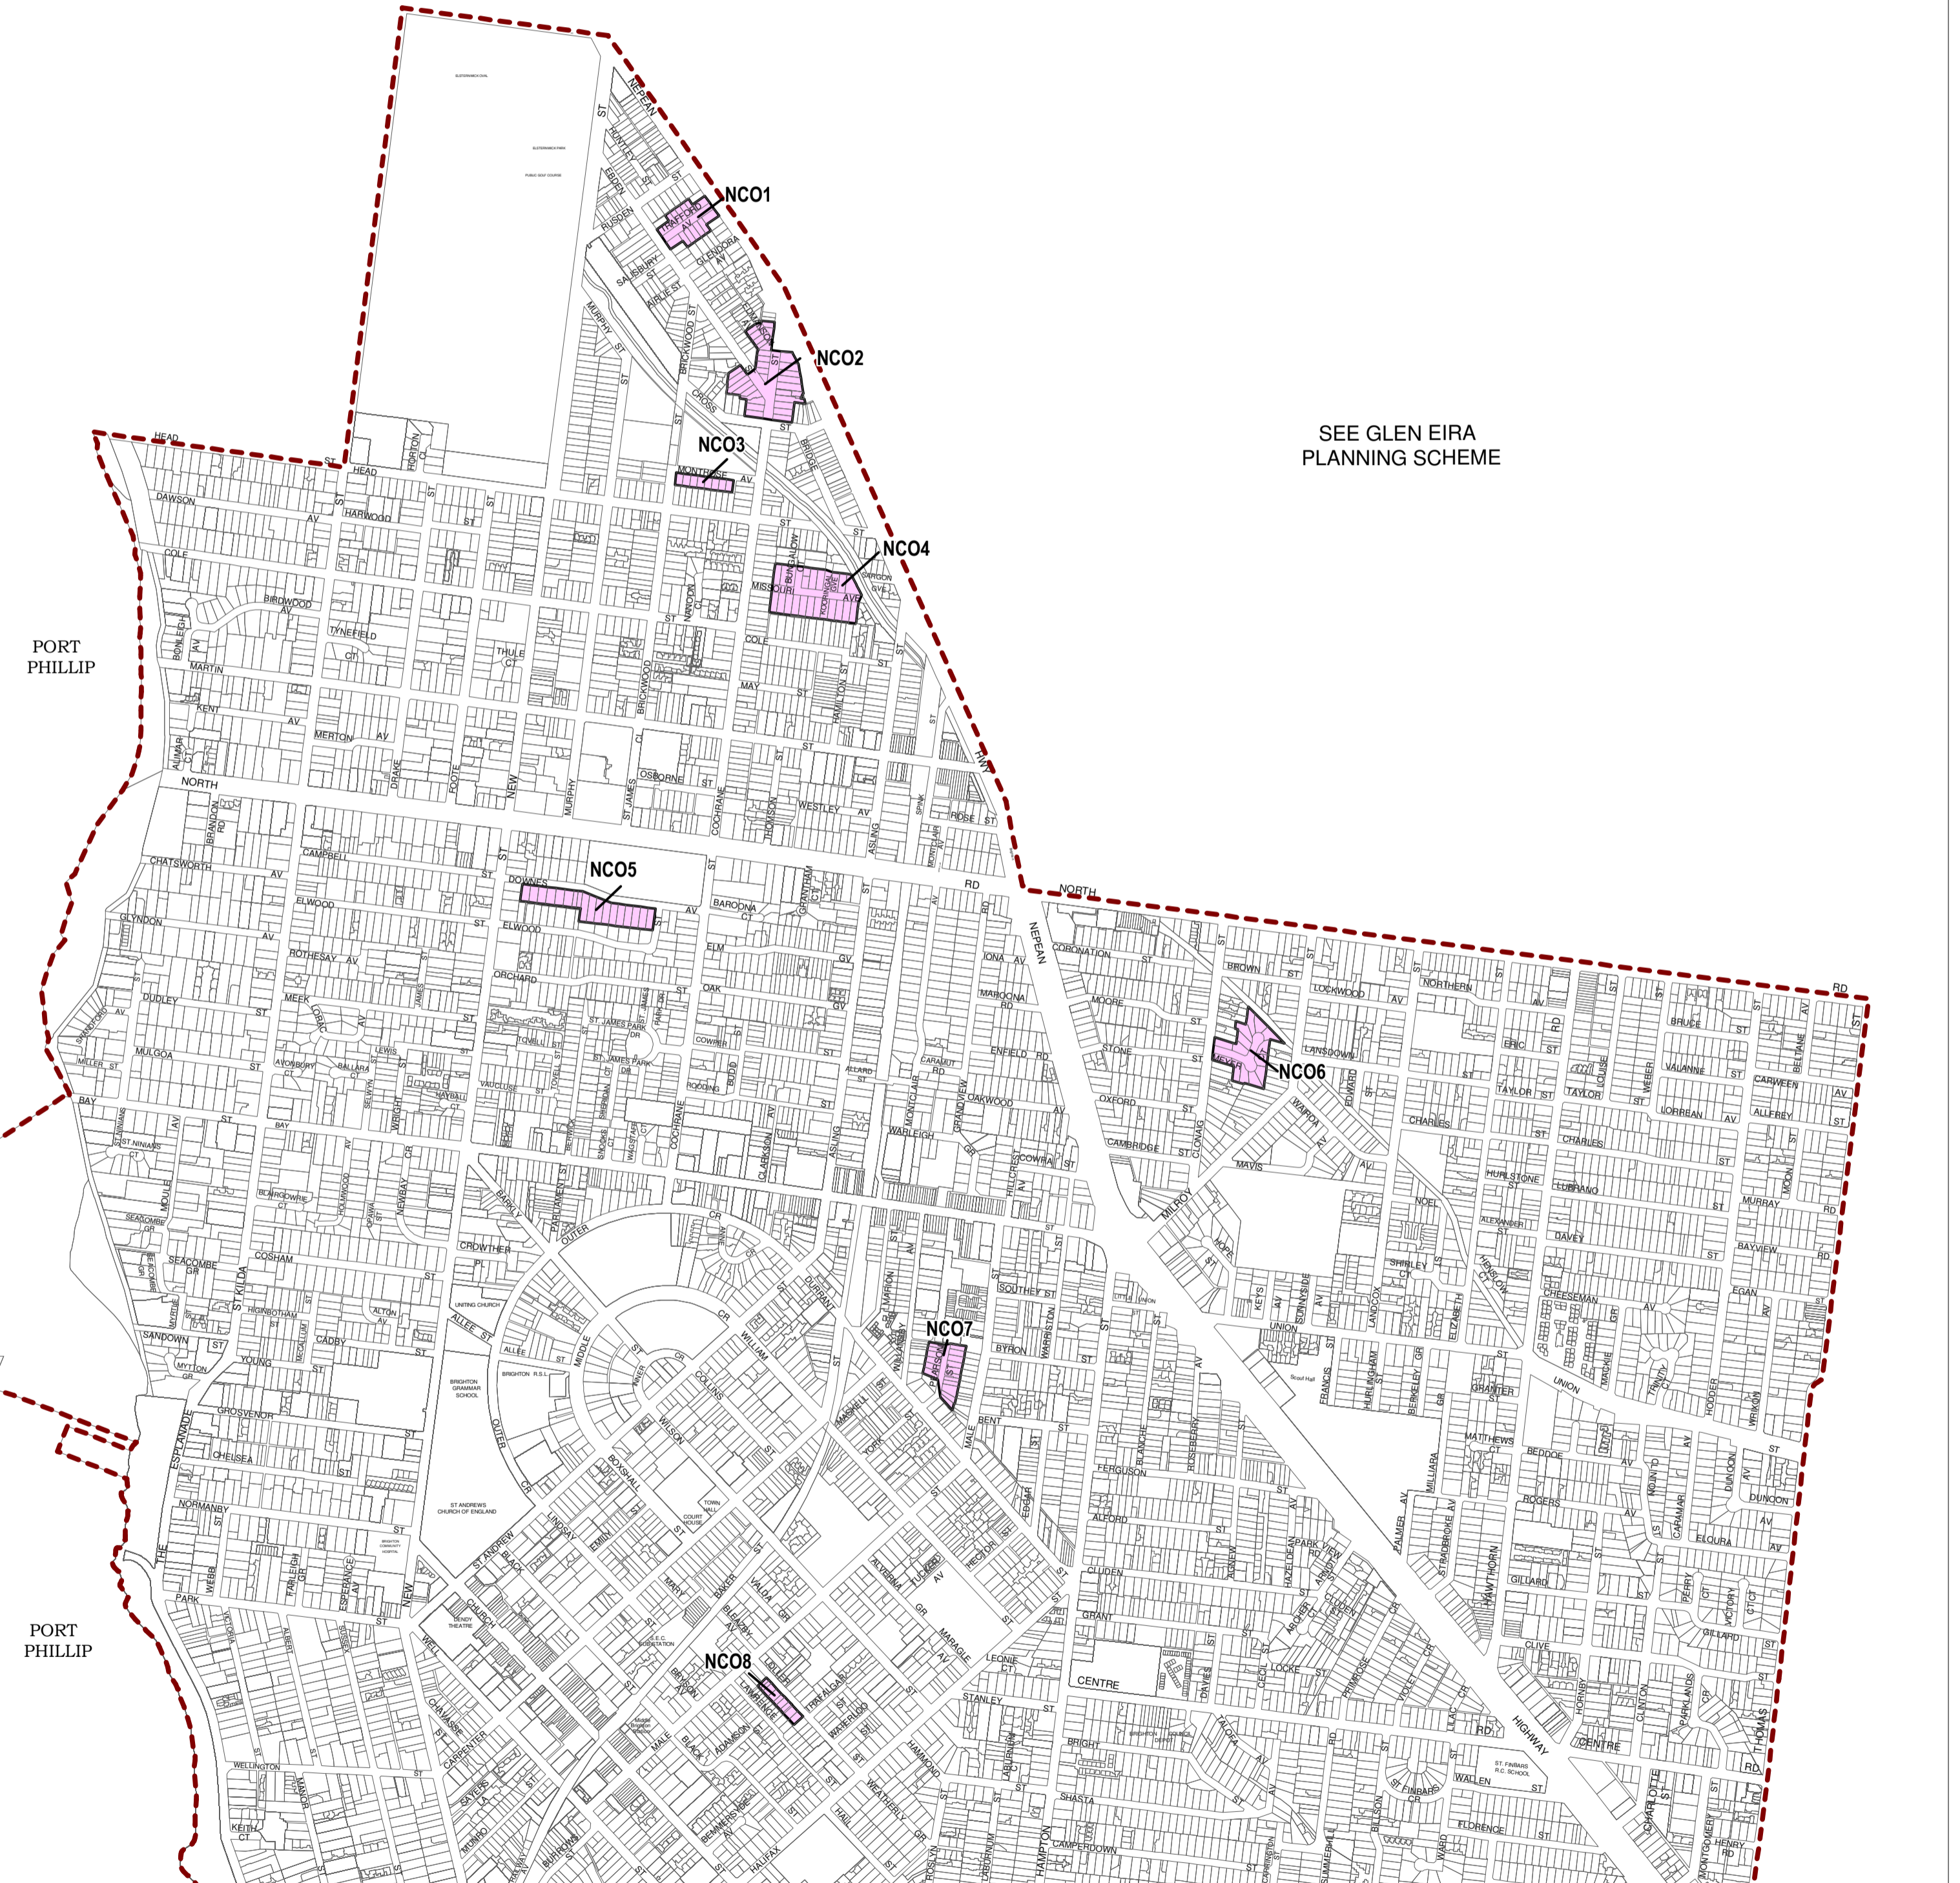

BAYSIDE PLANNING SCHEME - LOCAL PROVISION

SEE PORT PHILLIP
PLANNING SCHEME

SEE GLEN EIRA
PLANNING SCHEME

Overlays	
NCO1	Neighbourhood Character Overlay - Schedule 1
NCO2	Neighbourhood Character Overlay - Schedule 2
NCO3	Neighbourhood Character Overlay - Schedule 3
NCO4	Neighbourhood Character Overlay - Schedule 4
NCO5	Neighbourhood Character Overlay - Schedule 5
NCO6	Neighbourhood Character Overlay - Schedule 6
NCO7	Neighbourhood Character Overlay - Schedule 7
NCO8	Neighbourhood Character Overlay - Schedule 8

Printed: 6/5/2013

AMENDMENT C102