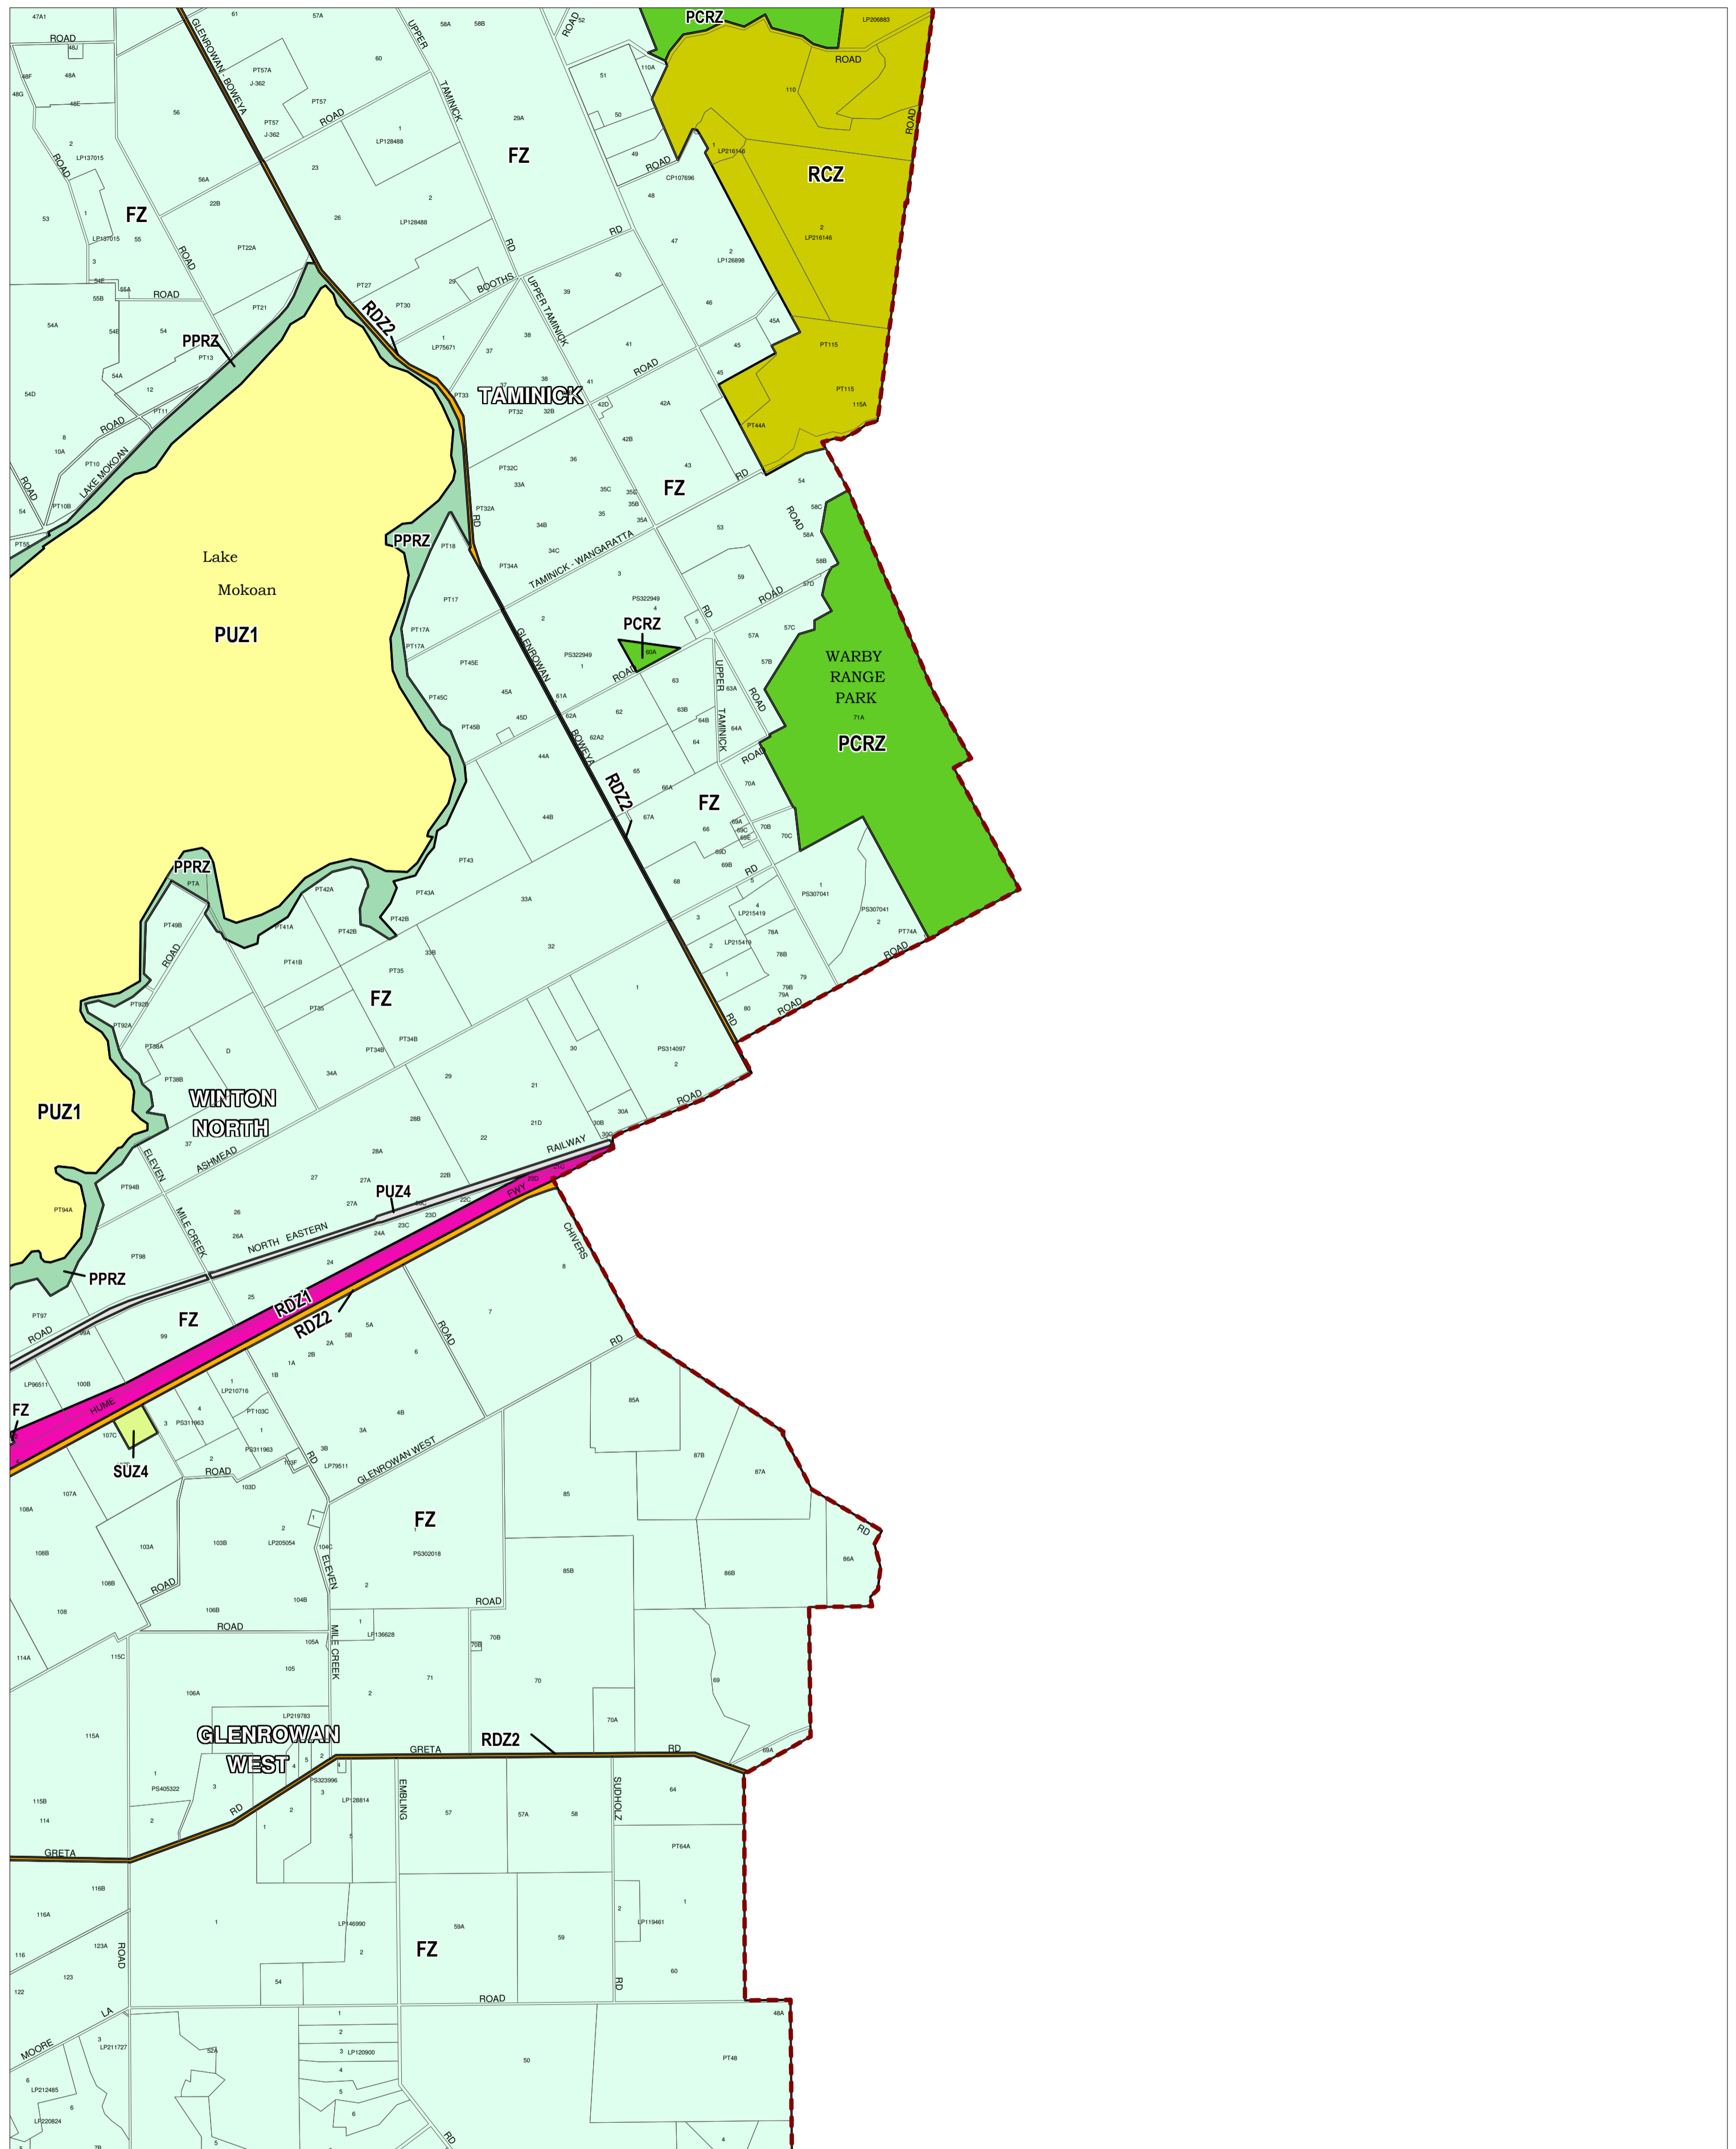

BENALLA PLANNING SCHEME - LOCAL PROVISION

Public Land	Special Purpose
PCRZ Public Conservation And Resource Zone	SUZ4 Special Use Zone - Schedule 4
PPRZ Public Park And Recreation Zone	
PUZ1 Public Use Zone - Service And Utility	
PUZ4 Public Use Zone - Transport	
RDZ1 Road Zone - Category 1	
RDZ2 Road Zone - Category 2	
Rural	
FZ Farming Zone	
RCZ Rural Conservation Zone	

AUSTRALIAN MAP GRID ZONE 55

Printed: 2/8/2013

AMENDMENT C18