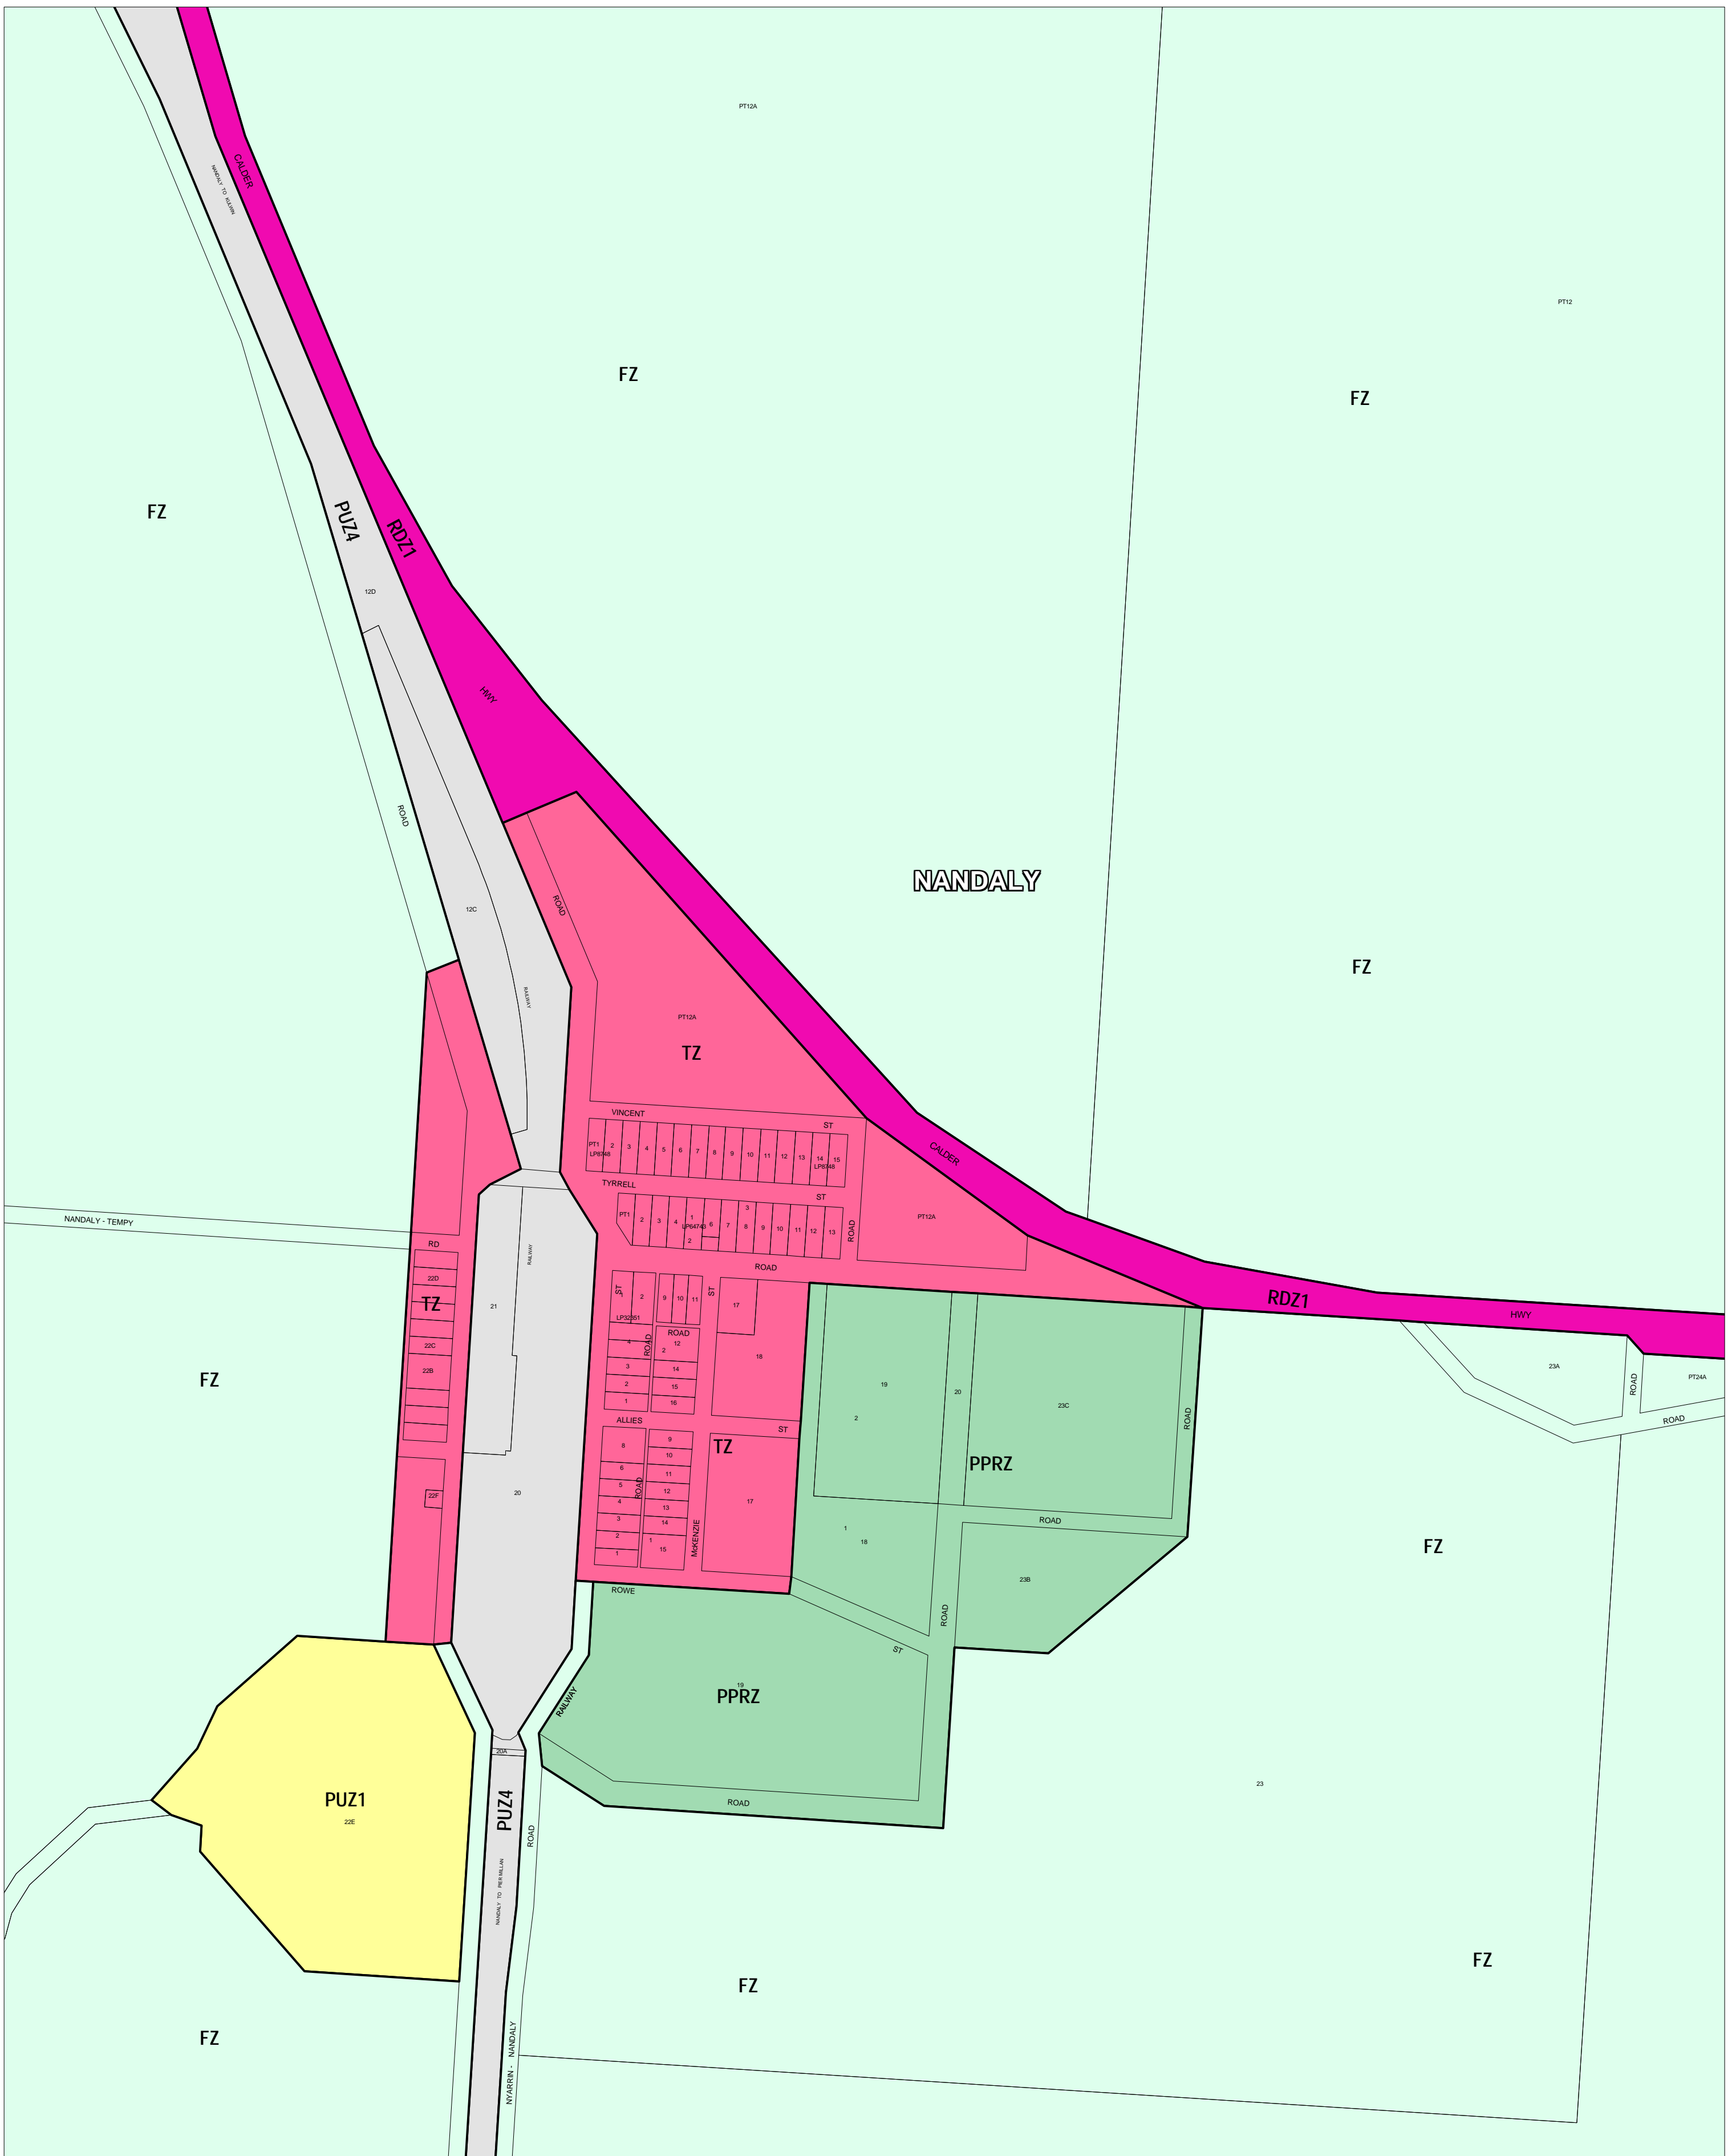

BULOKE PLANNING SCHEME - LOCAL PROVISION

THIS MAP INCORPORATES APPROVED ZONES AS AT: 09/12/05 AMENDMENT C11

Printed: 8/5/2006

INDEX TO ADJOINING METRIC SERIES MAP