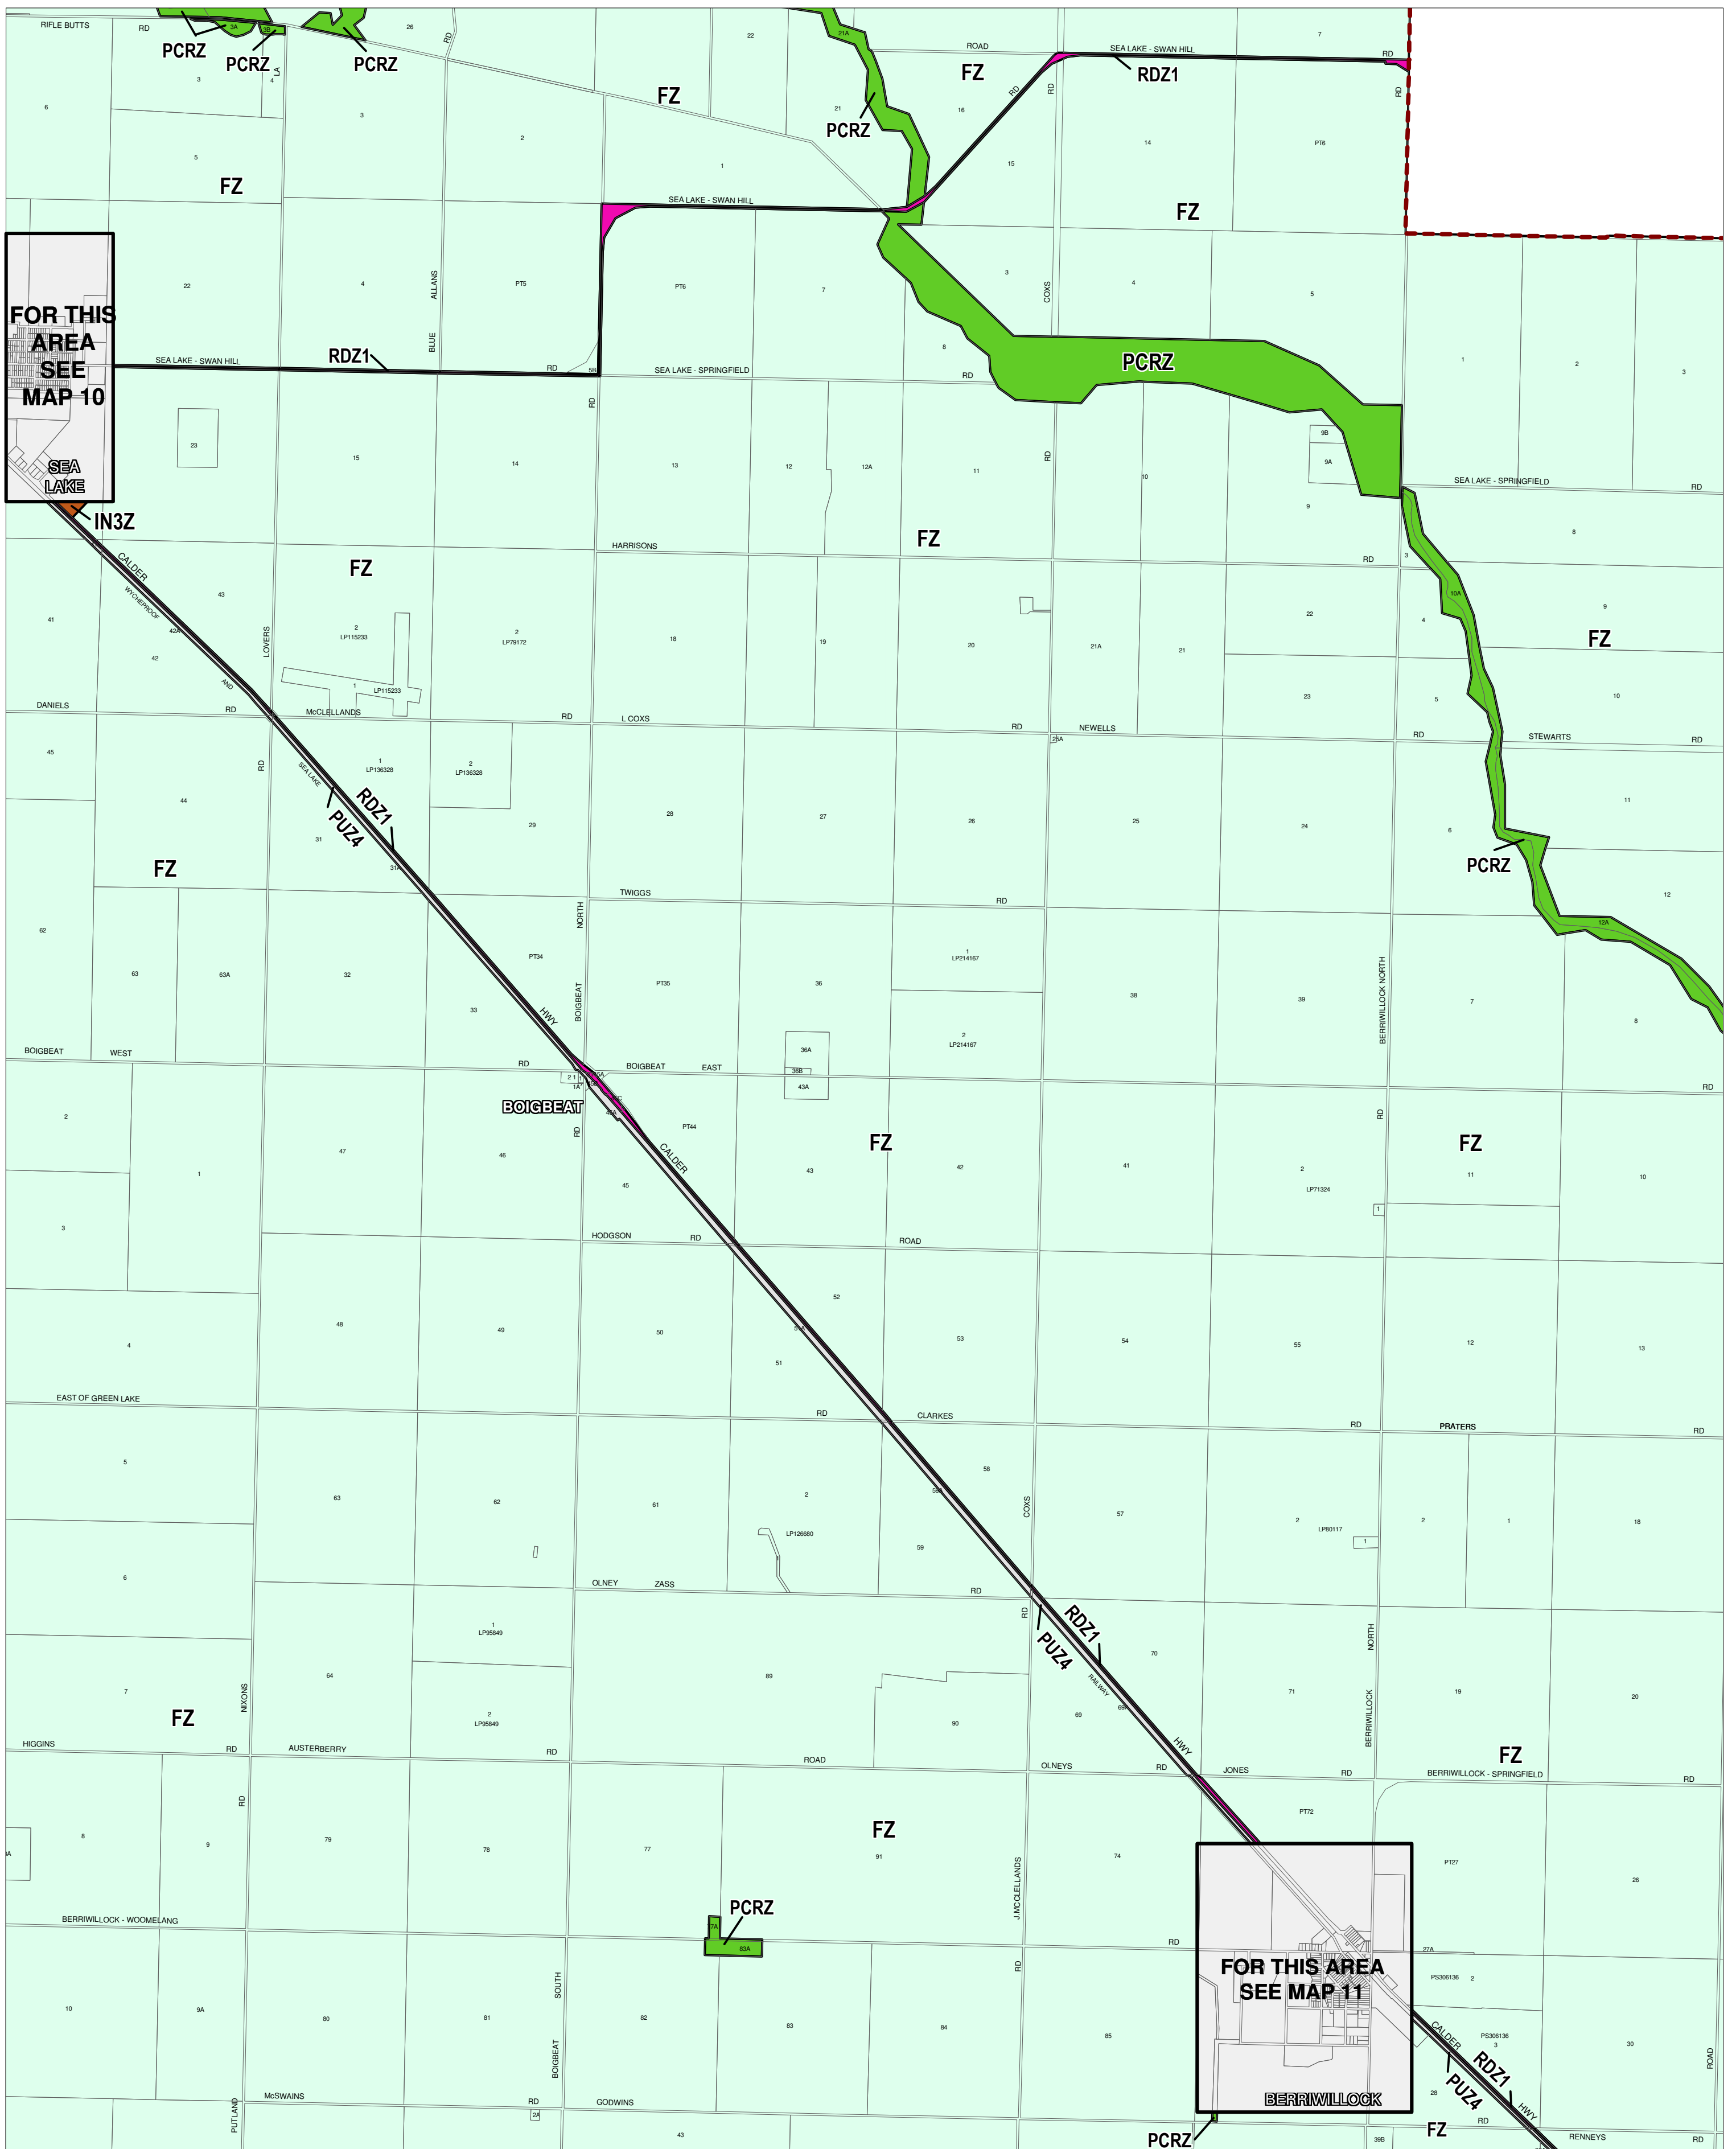

BULOKE PLANNING SCHEME - LOCAL PROVISION

Industrial	Public Land	Rural
IN3Z Industrial 3 Zone	PCRZ Public Conservation And Resource Zone	FZ Farming Zone
	PUZA Public Use Zone - Transport	
	RDZ1 Road Zone - Category 1	

INDEX TO ADJOINING METRIC SERIES MAP

1	2	3
4	5	7
8	9	12
13	14	15
16	18	
19	20	22
24	26	
27	28	30
31	32	34
35	36	38
39	41	43
44	45	46
47		

Printed: 7/5/2015

AMENDMENT C18