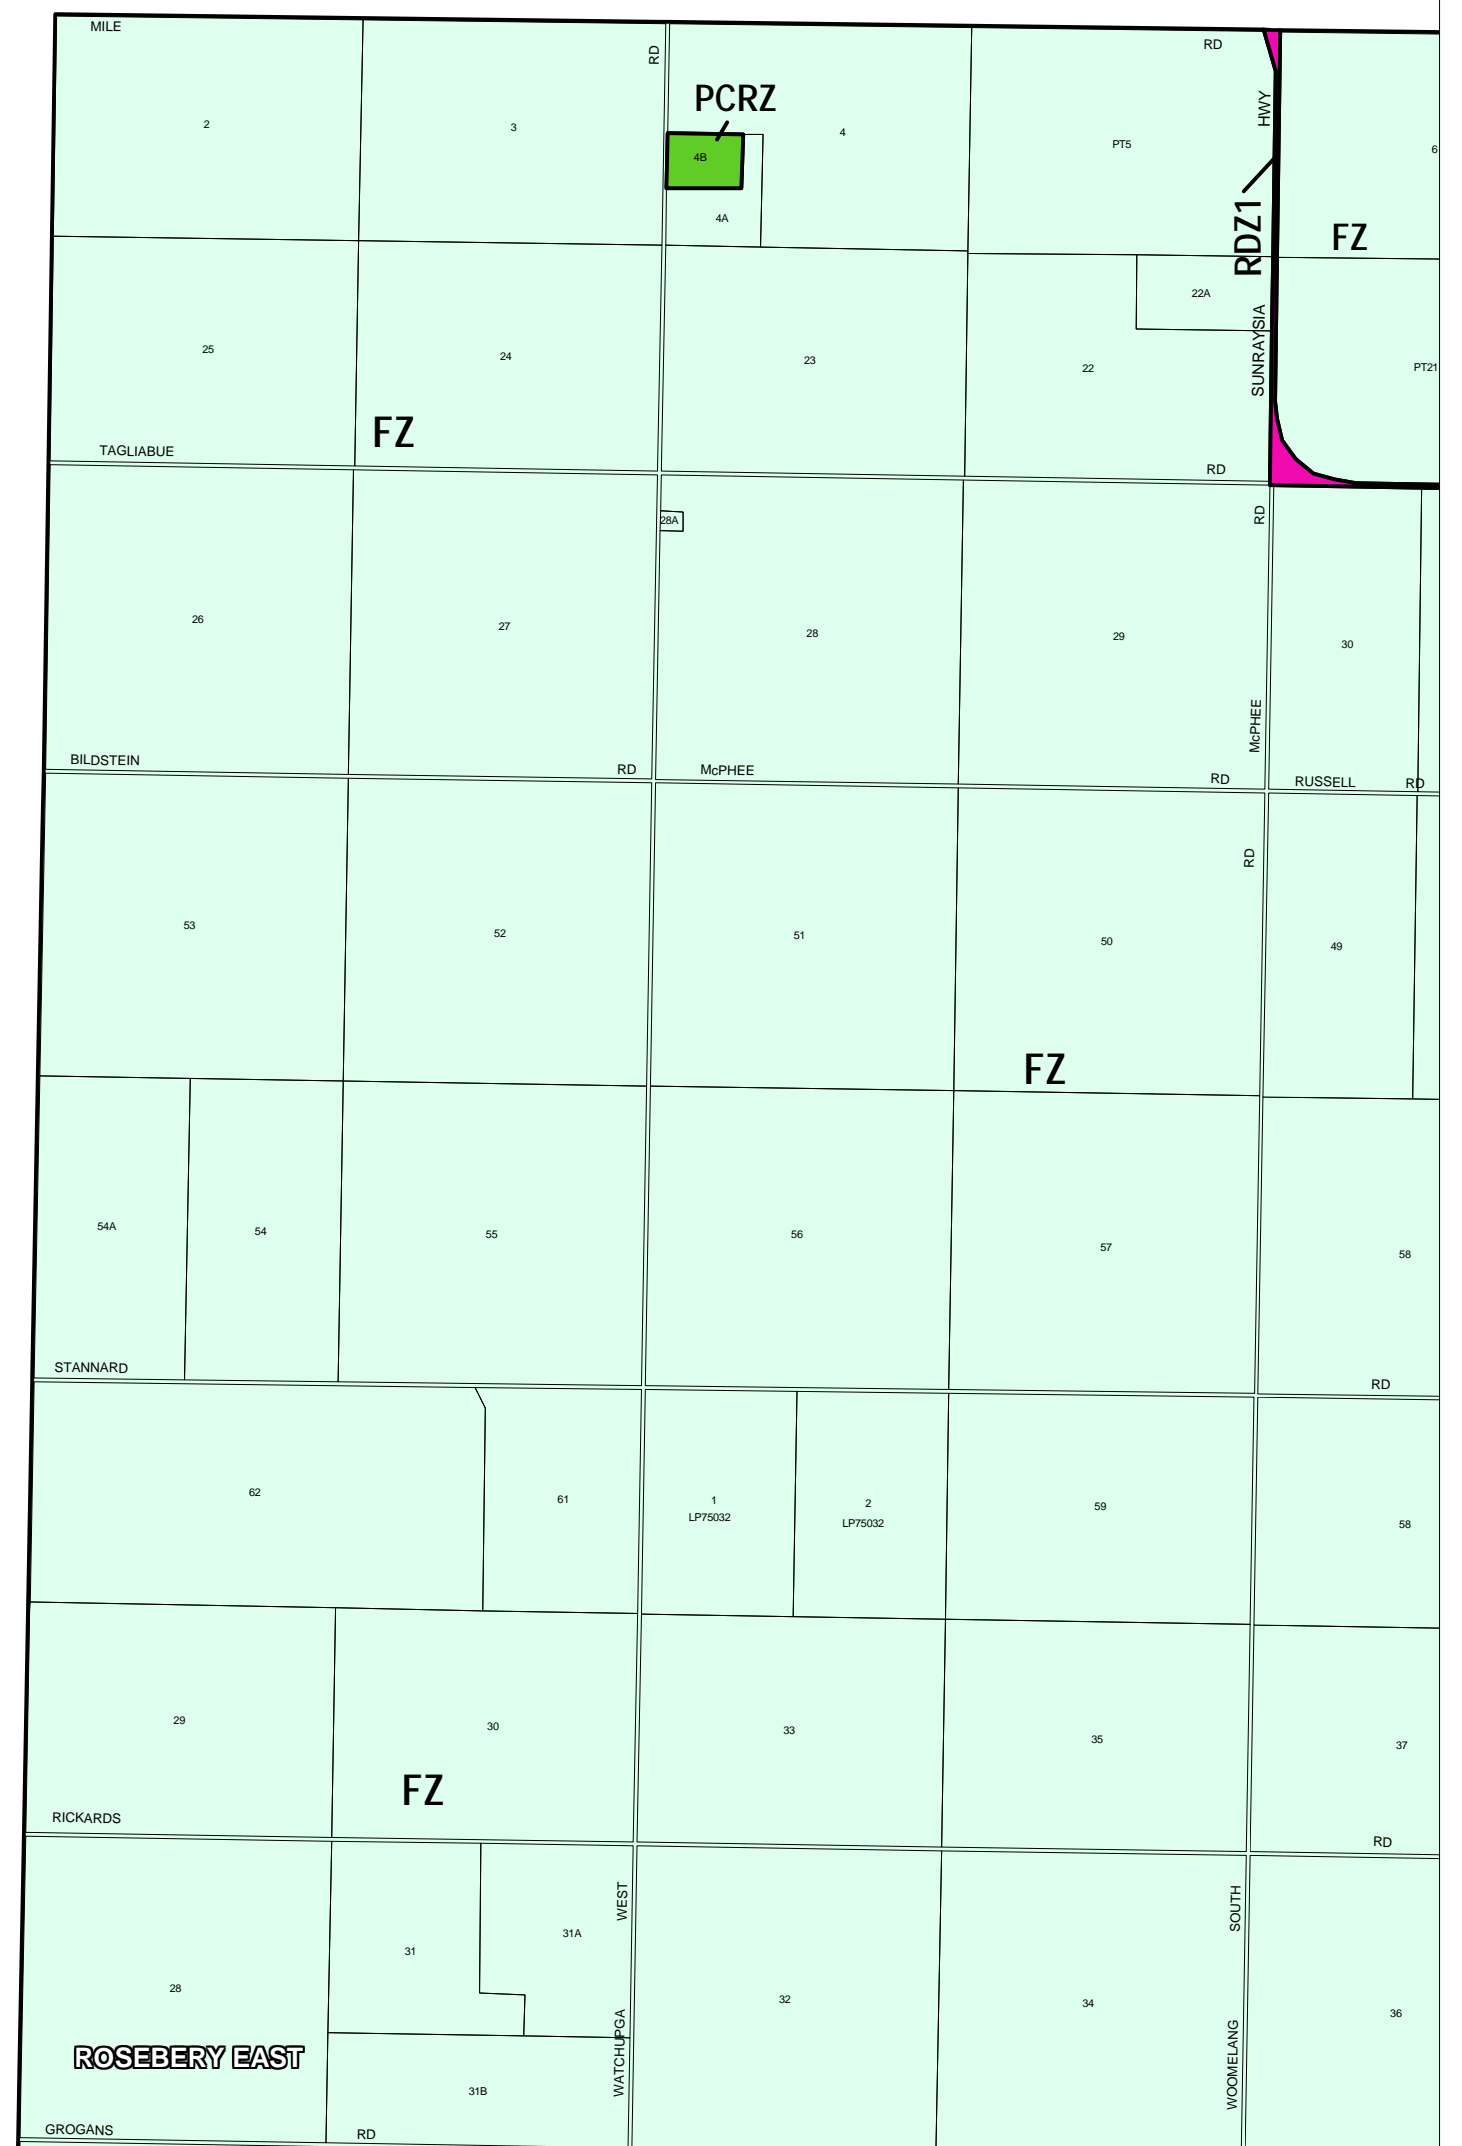

BULOKE PLANNING SCHEME - LOCAL PROVISION

Public Land	Public Conservation And Resource Zone
Rural	Road Zone Category 1
FZ	Farming Zone

THIS MAP INCORPORATES APPROVED ZONES AS AT: 09/12/05 AMENDMENT C11

Printed: 8/5/2006