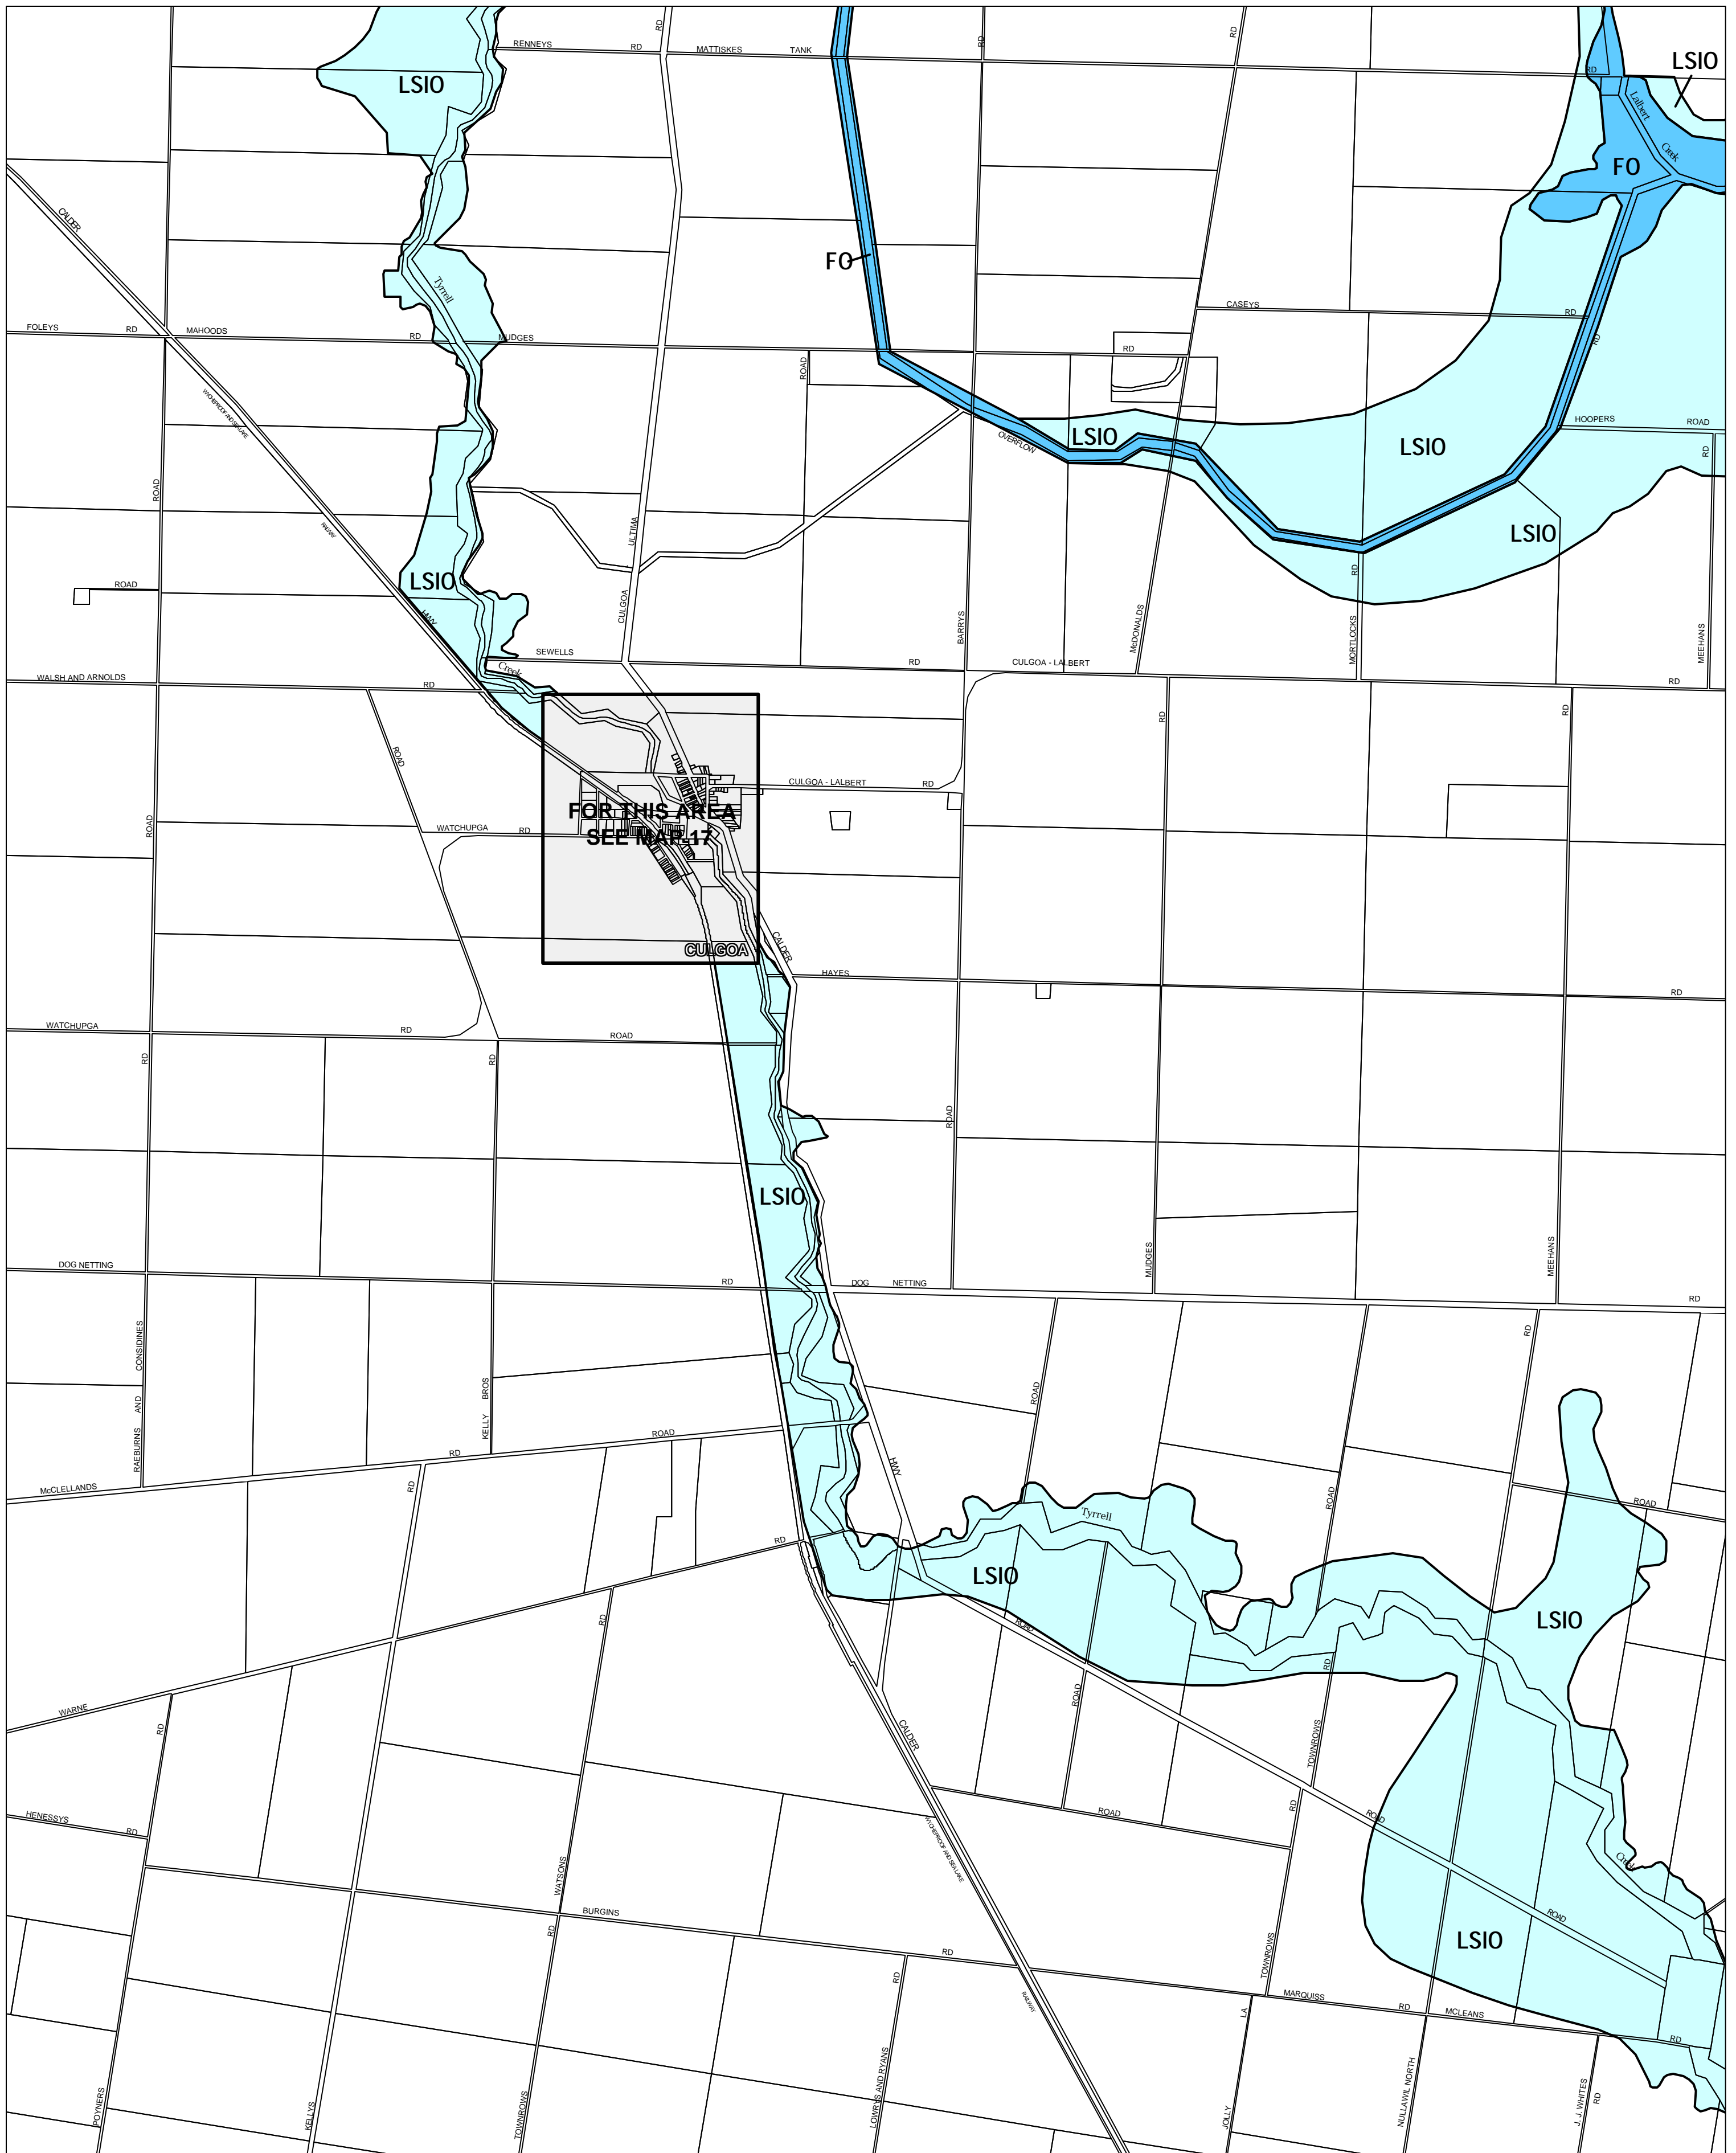

BULOKE PLANNING SCHEME - LOCAL PROVISION

Overlays

- FO Floodway Overlay
- LSIO Land Subject To Inundation Overlay

AUSTRALIAN MAP GRID ZONE 54

Printed: 22/5/2006

AMENDMENT C6