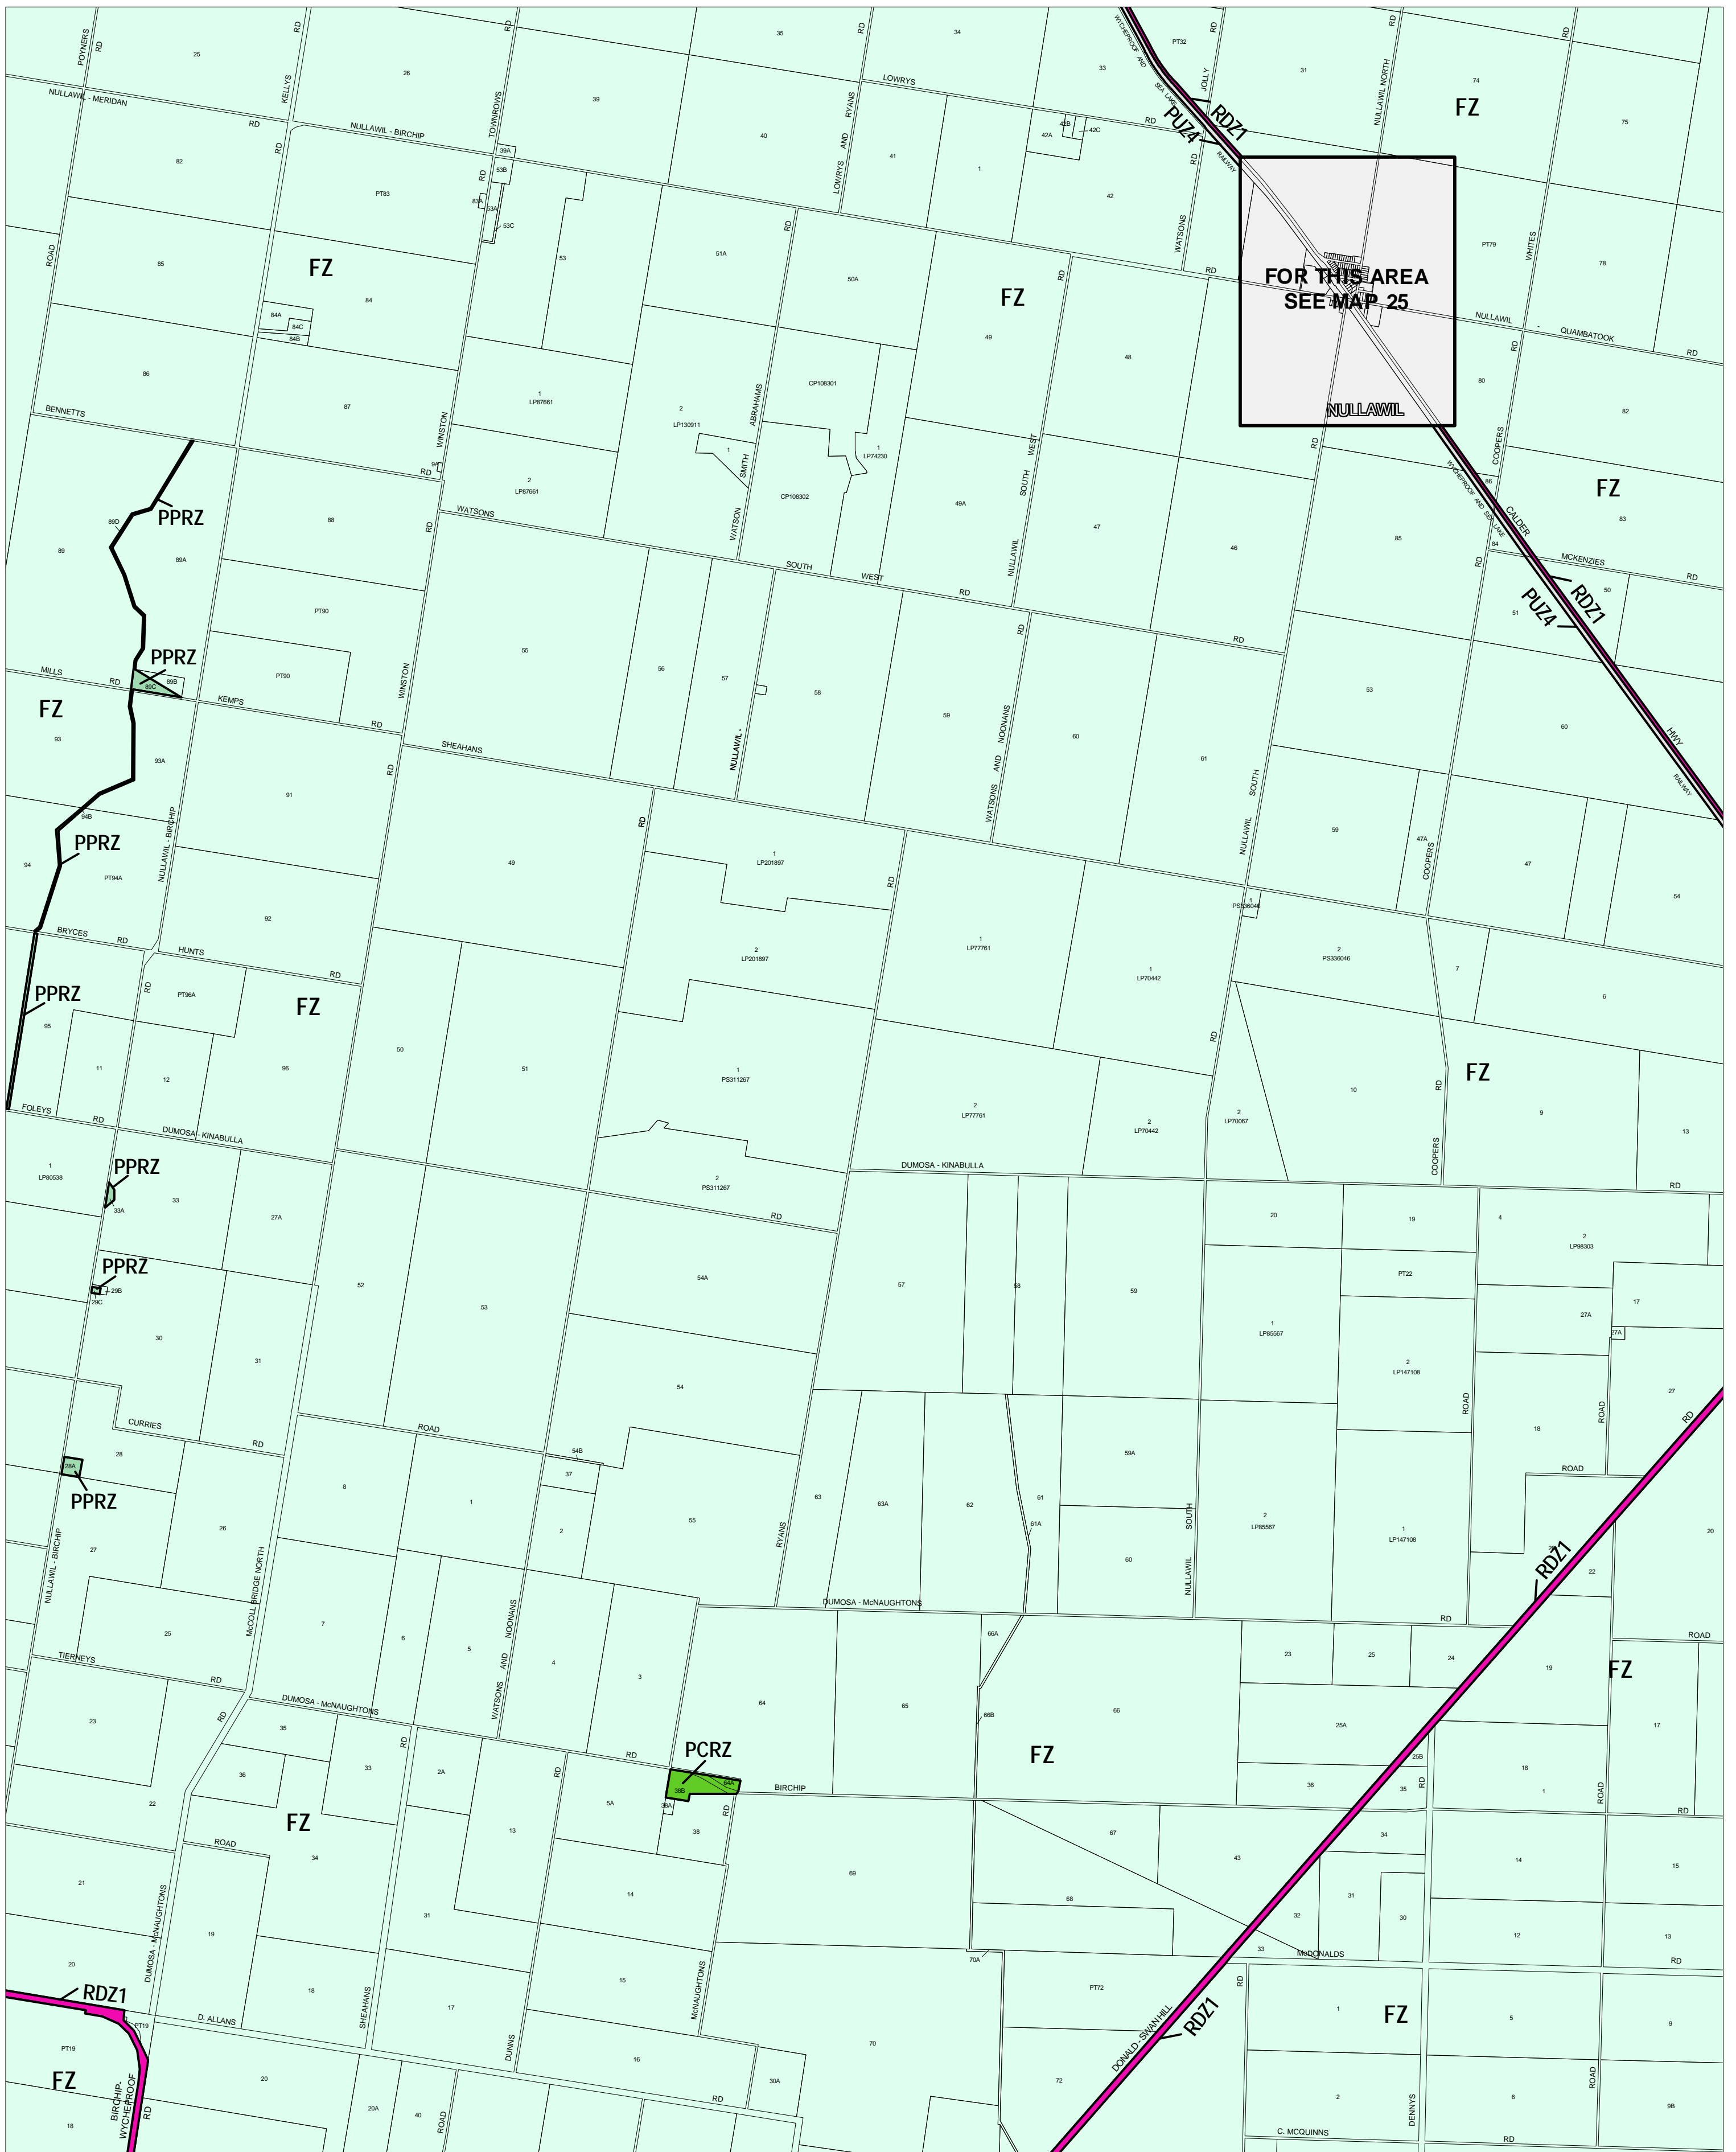

BULOKE PLANNING SCHEME - LOCAL PROVISION

Public Land	
	Public Conservation And Resource Zone
	Public Park And Recreation Zone
	Public Use Zone Transport
	Road Zone Category 1
Rural	
	Farming Zone

AUSTRALIAN MAP GRID ZONE 54

THIS MAP INCORPORATES APPROVED ZONES AS AT: 09/12/05 AMENDMENT C11

INDEX TO ADJOINING METRIC SERIES MAP

1	2	3
4	5	7
8	9	12
13	14	15
16	19	20
21	22	24
25	26	27
28	29	30
31	32	34
35	36	38
39	41	43
44	45	46
47		

Printed: 8/5/2006