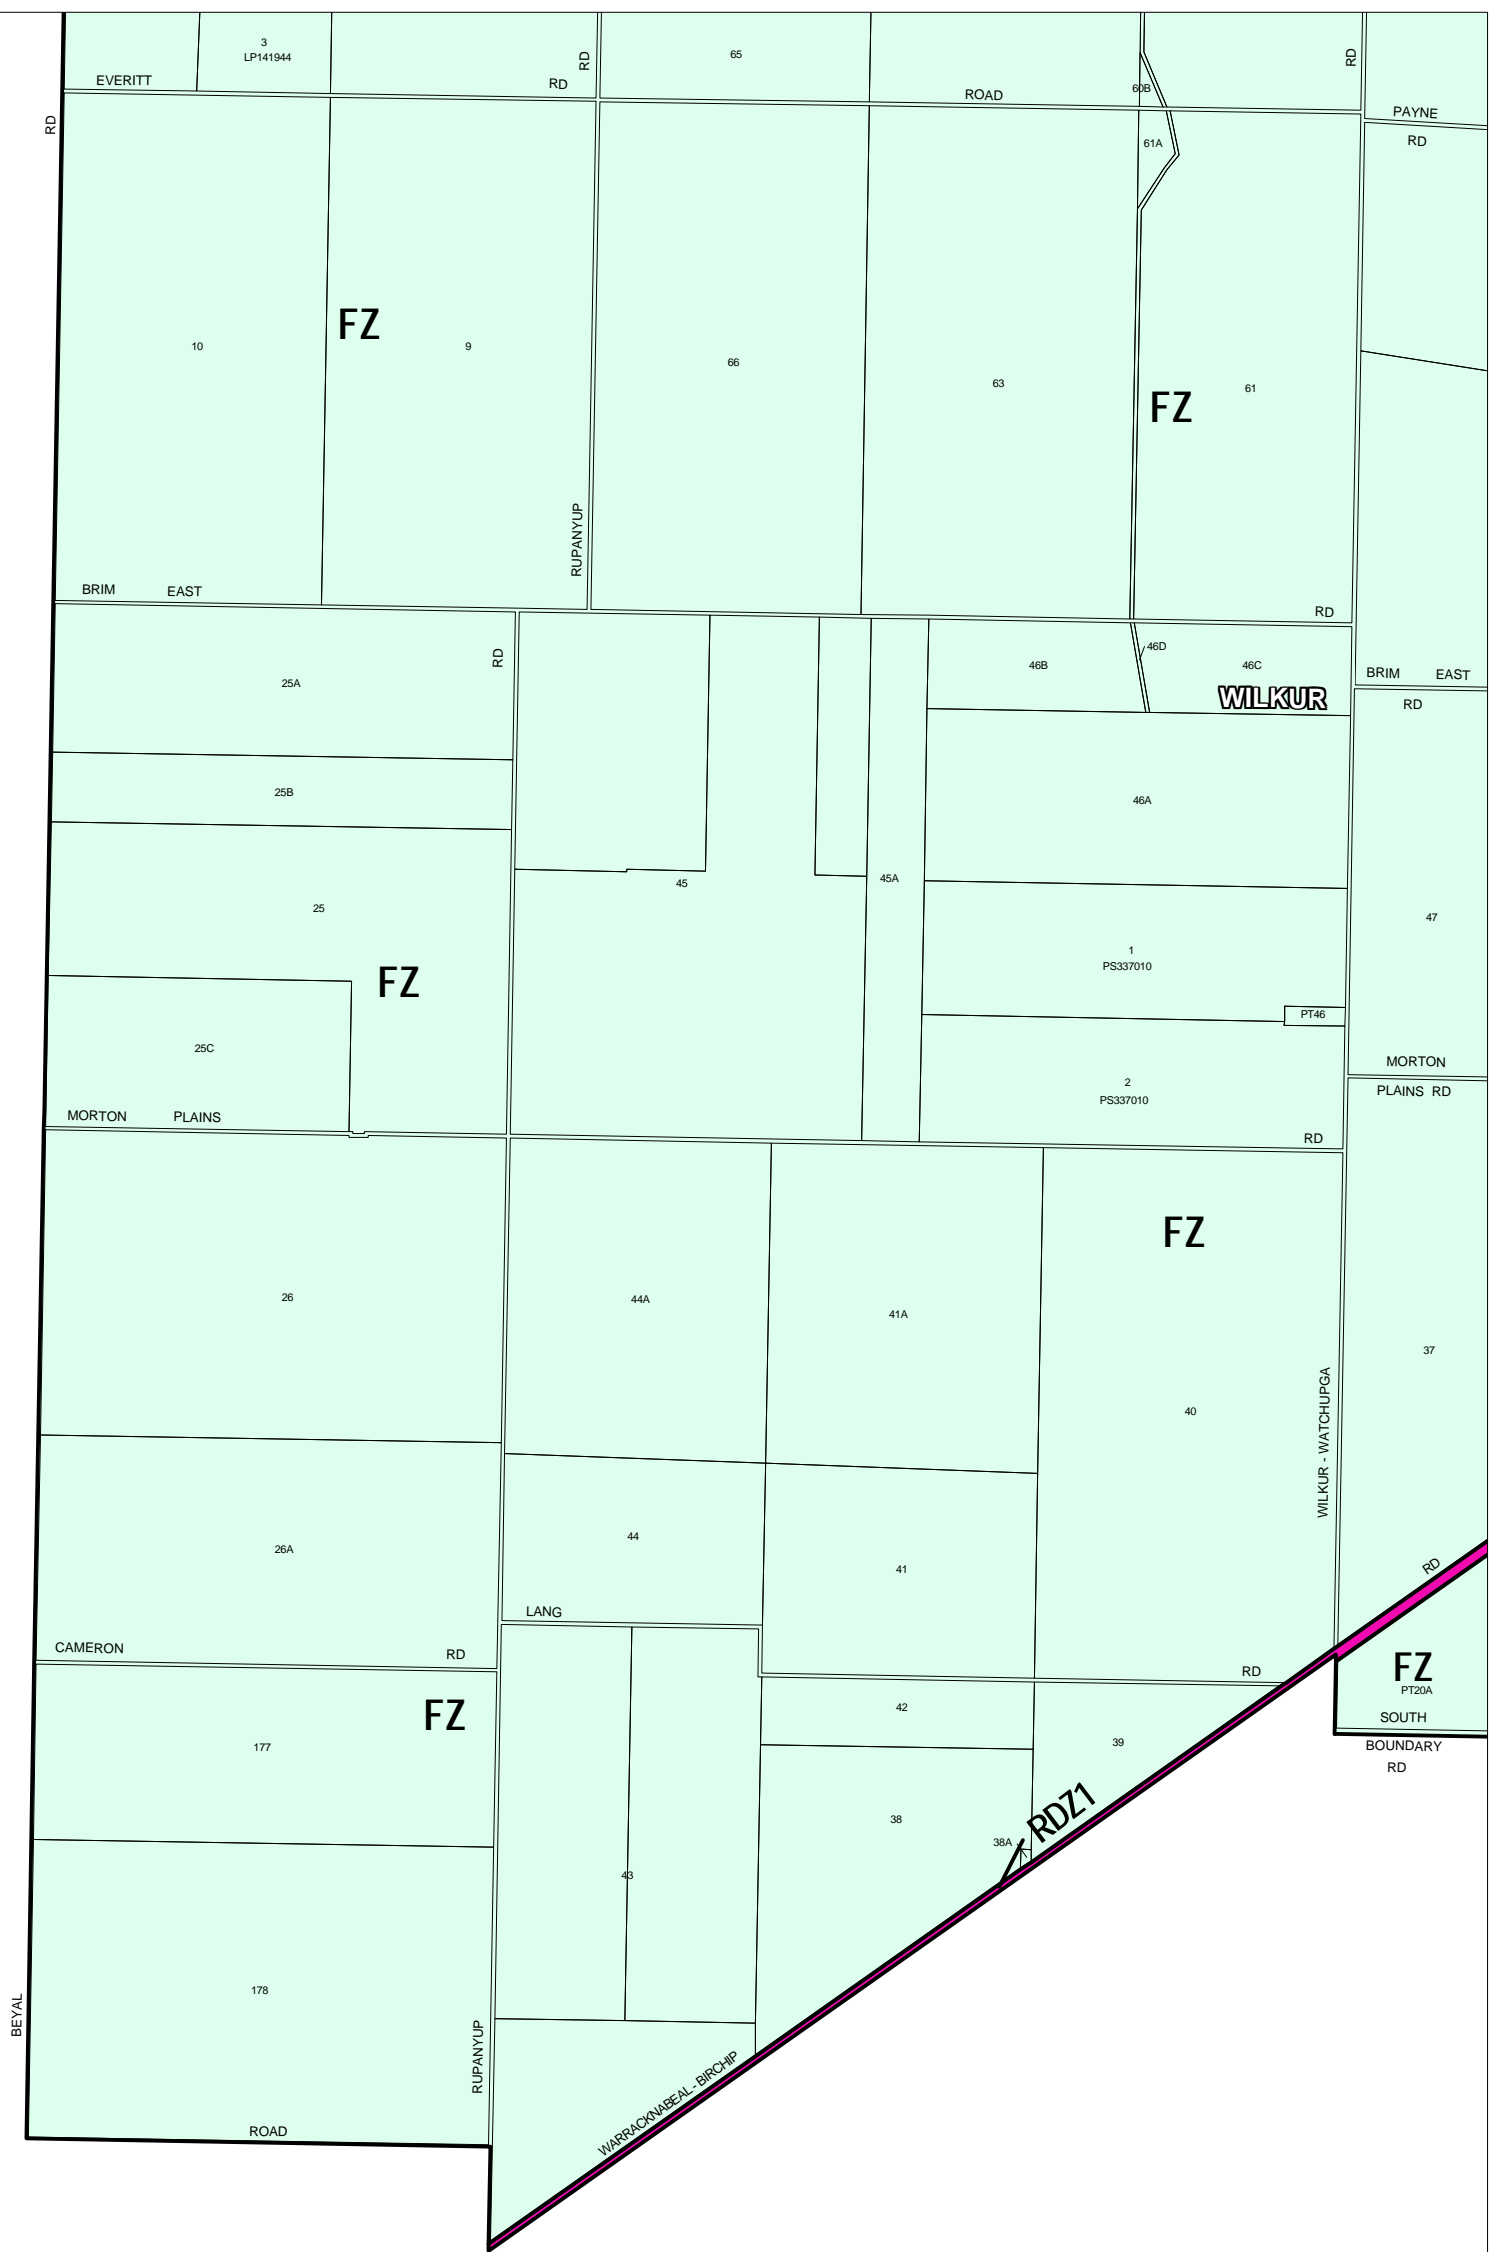

BULOKE PLANNING SCHEME - LOCAL PROVISION

Public Land

Road Zone Category 1

Rural

Farming Zone

AUSTRALIAN MAP GRID ZONE 54

THIS MAP INCORPORATES APPROVED ZONES AS AT: 09/12/05 AMENDMENT C11

INDEX TO ADJOINING METRIC SERIES MAP

Printed: 8/5/2006