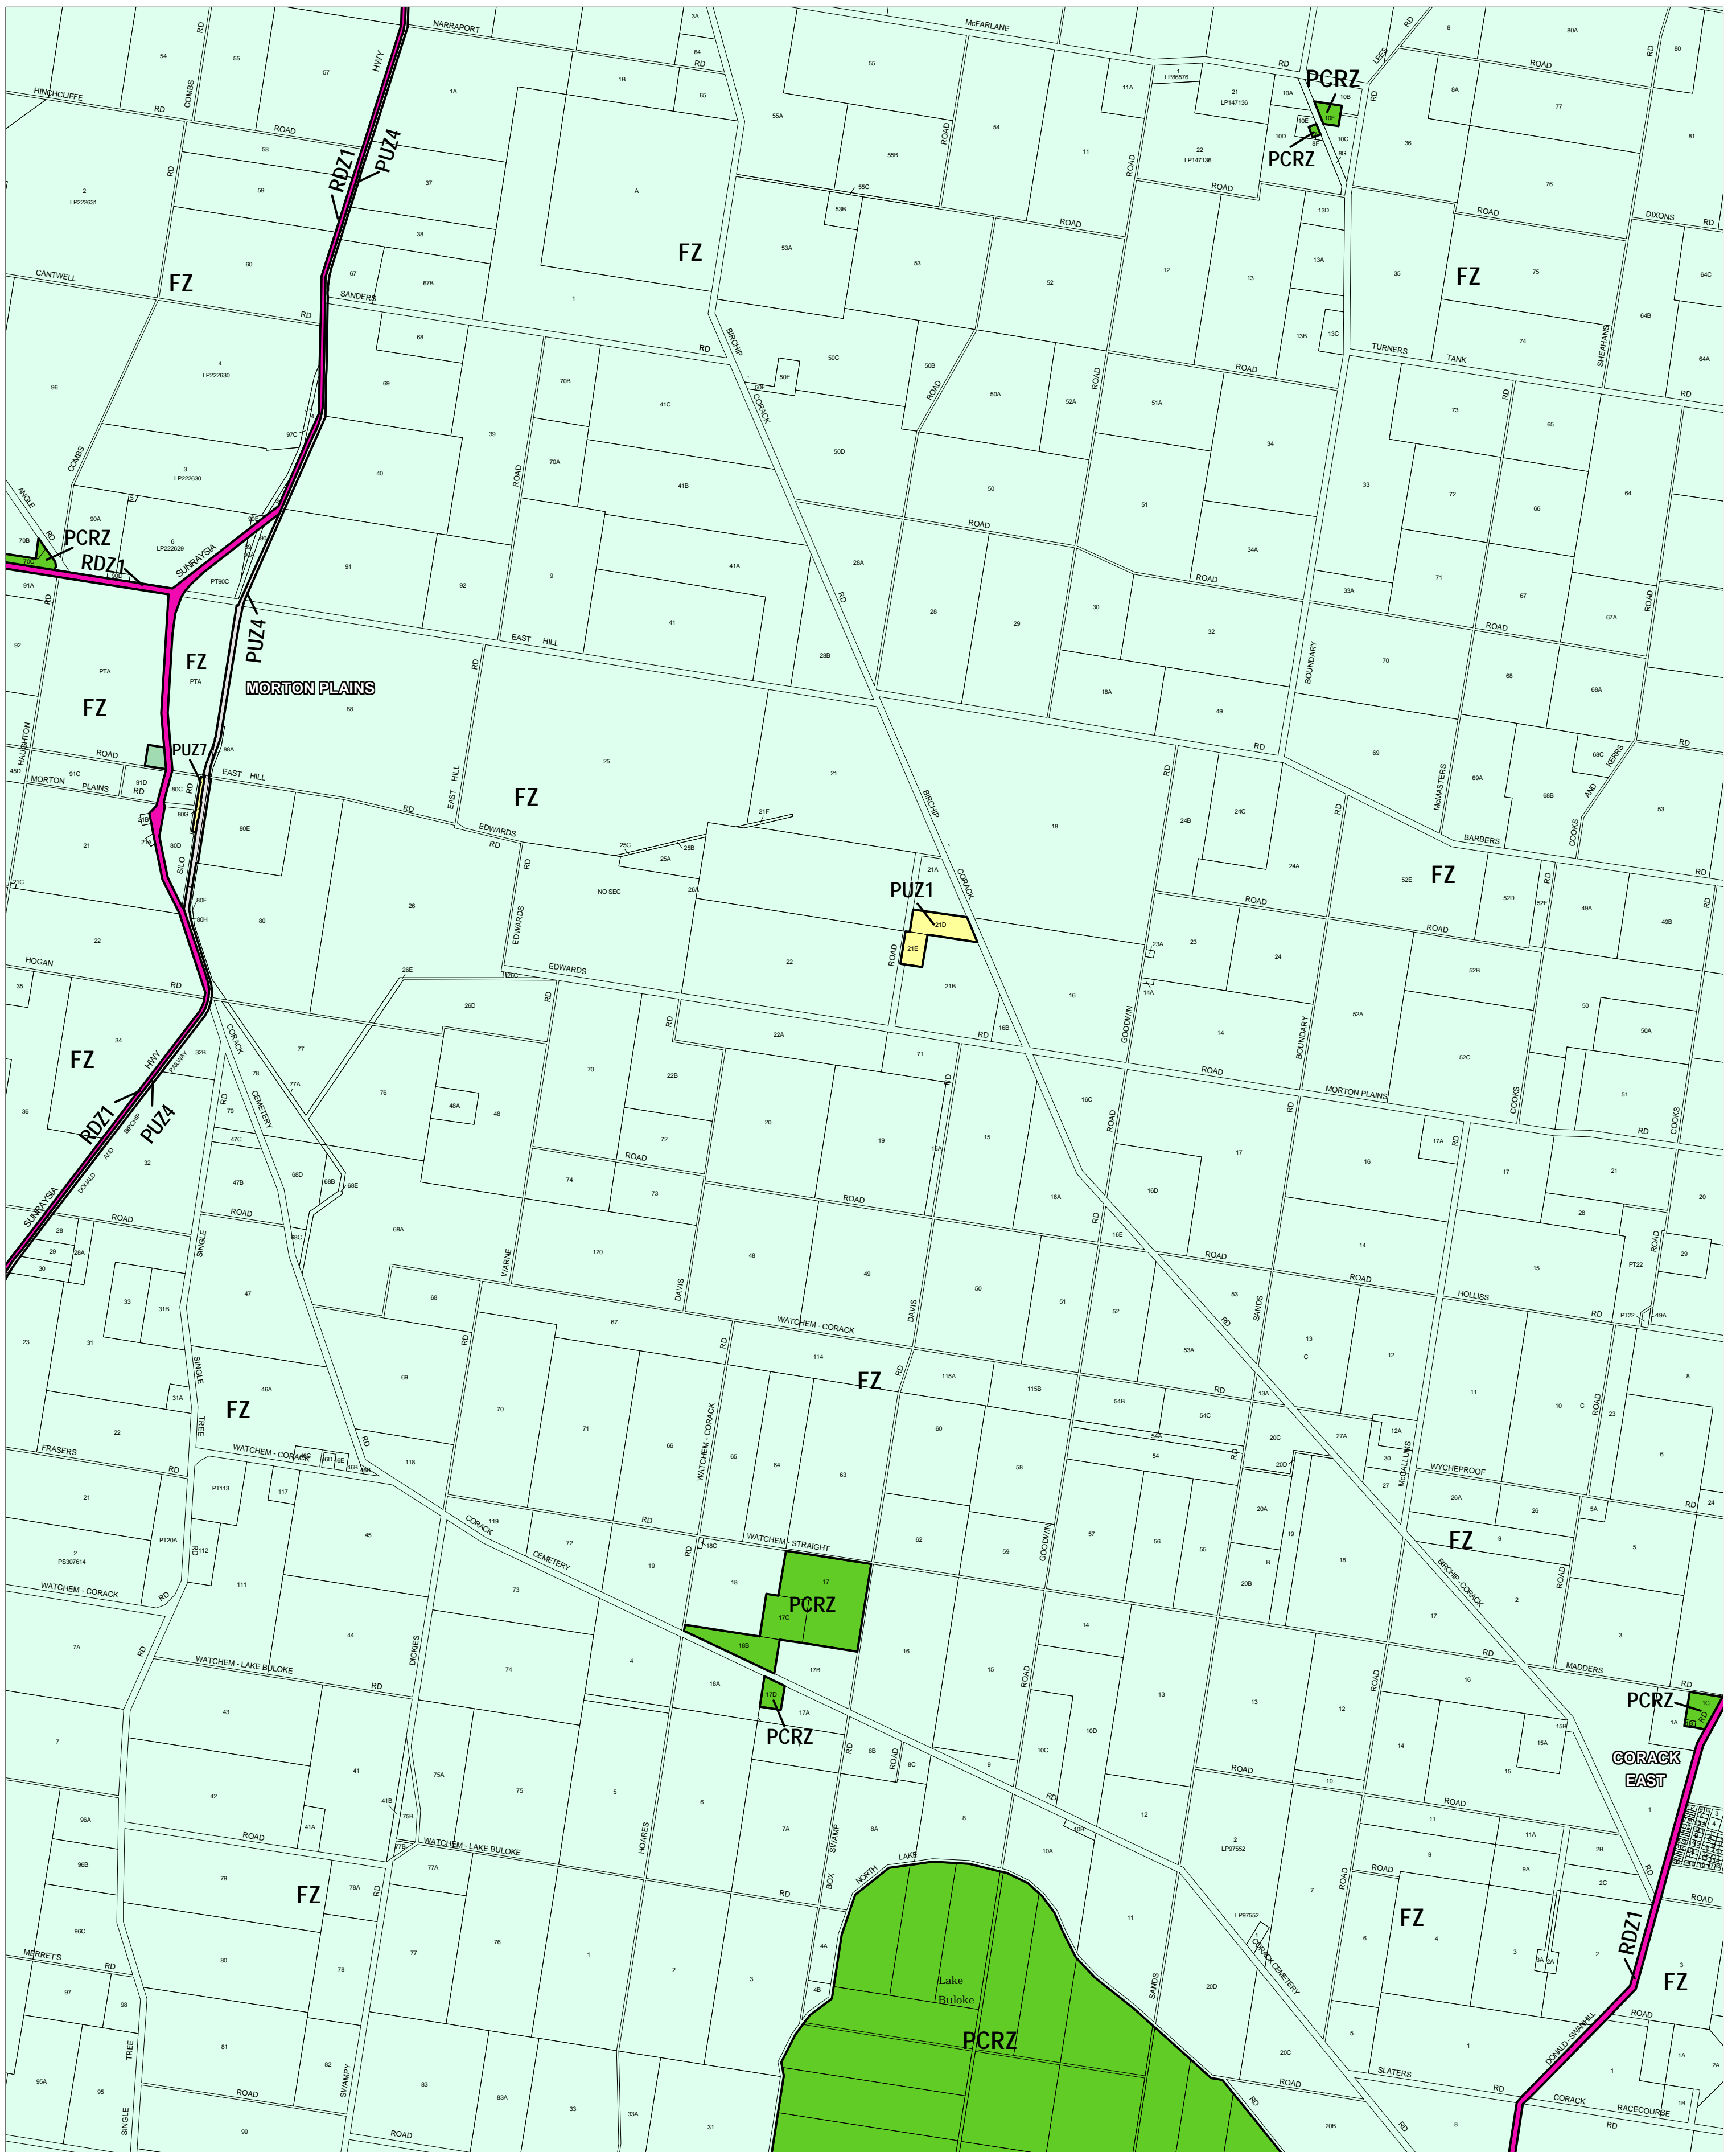

BULOKE PLANNING SCHEME - LOCAL PROVISION

Public Land	
	Public Conservation And Resource Zone
	Public Park And Recreation Zone
	Public Use Zone Other Public Use
	Public Use Zone Service And Utility
	Public Use Zone Transport
	Road Zone Category 1
Rural	
	Farming Zone

THIS MAP INCORPORATES APPROVED ZONES AS AT: 09/12/05 AMENDMENT C11

INDEX TO ADJOINING METRIC SERIES MAP

1	2	3
4	5	7
8	9	12
13	14	15
16	19	20
22	24	26
28	30	31
32	34	35
36	38	39
41	42	43
44	45	46
47		

Printed: 8/5/2006