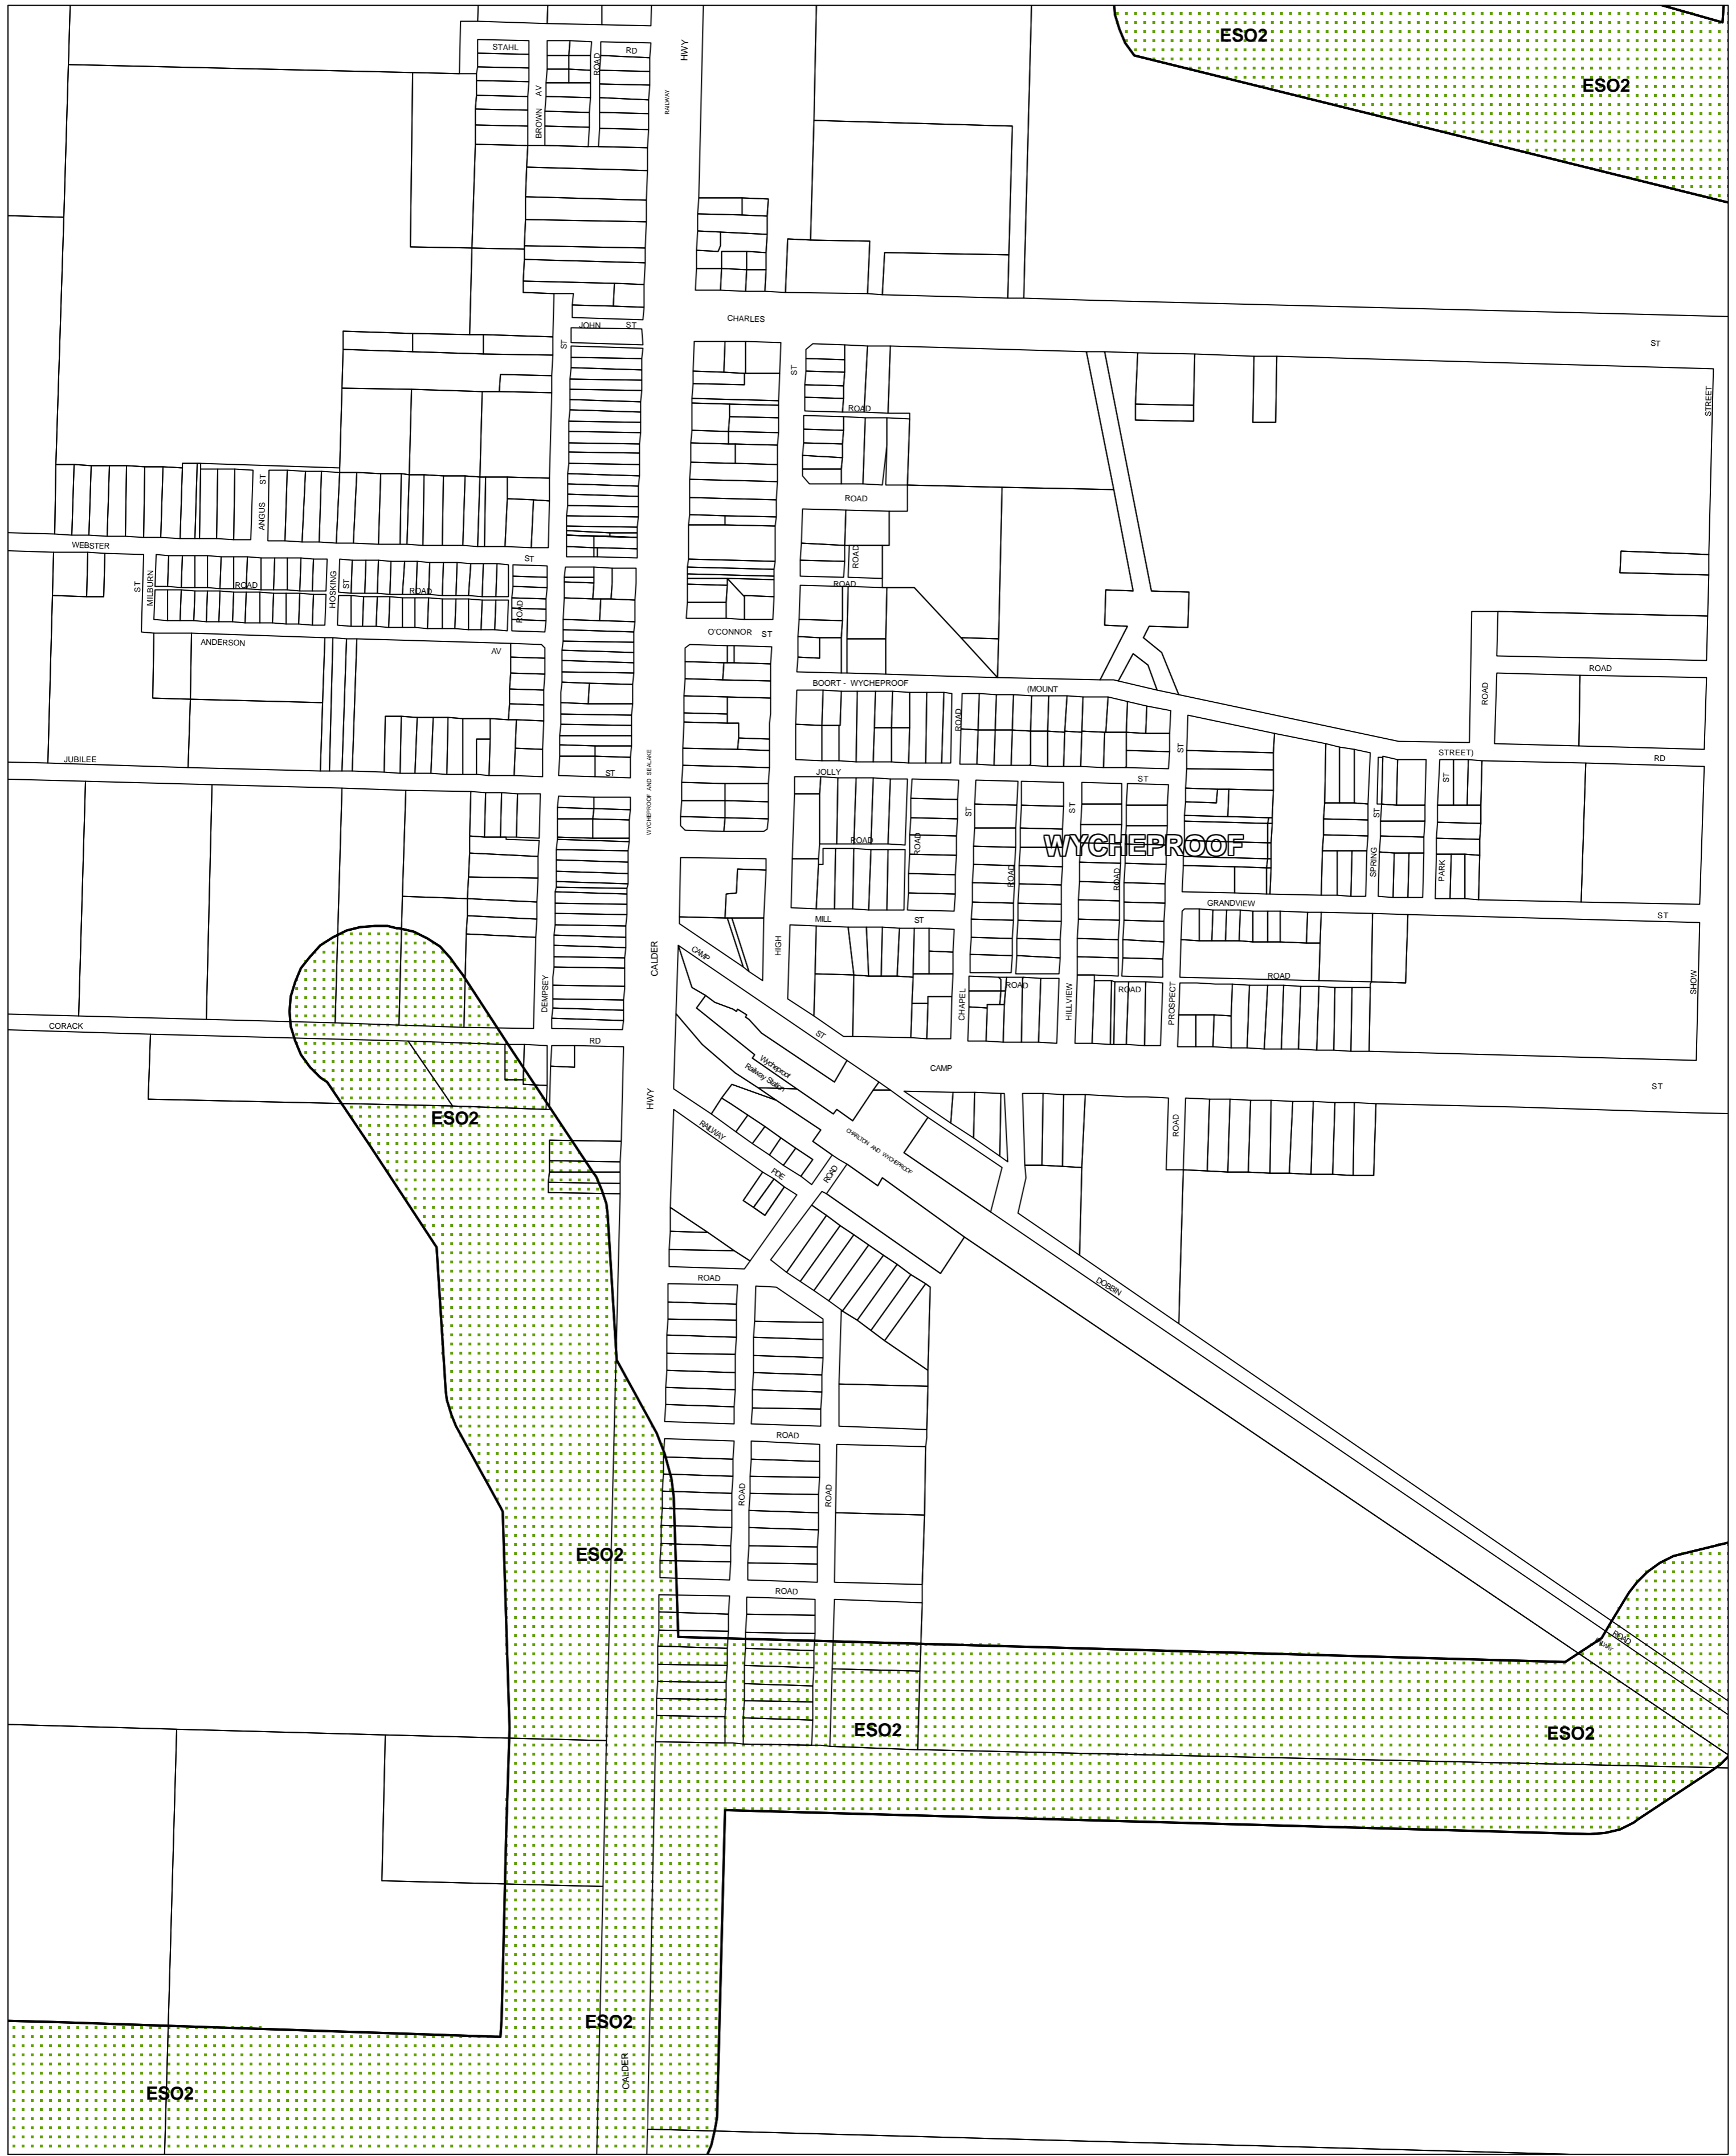

BULOKE PLANNING SCHEME - LOCAL PROVISION

Overlays

ESO2 Environmental Significance Overlay - Schedule 2

AUSTRALIAN MAP GRID ZONE 54

Printed: 20/6/2007