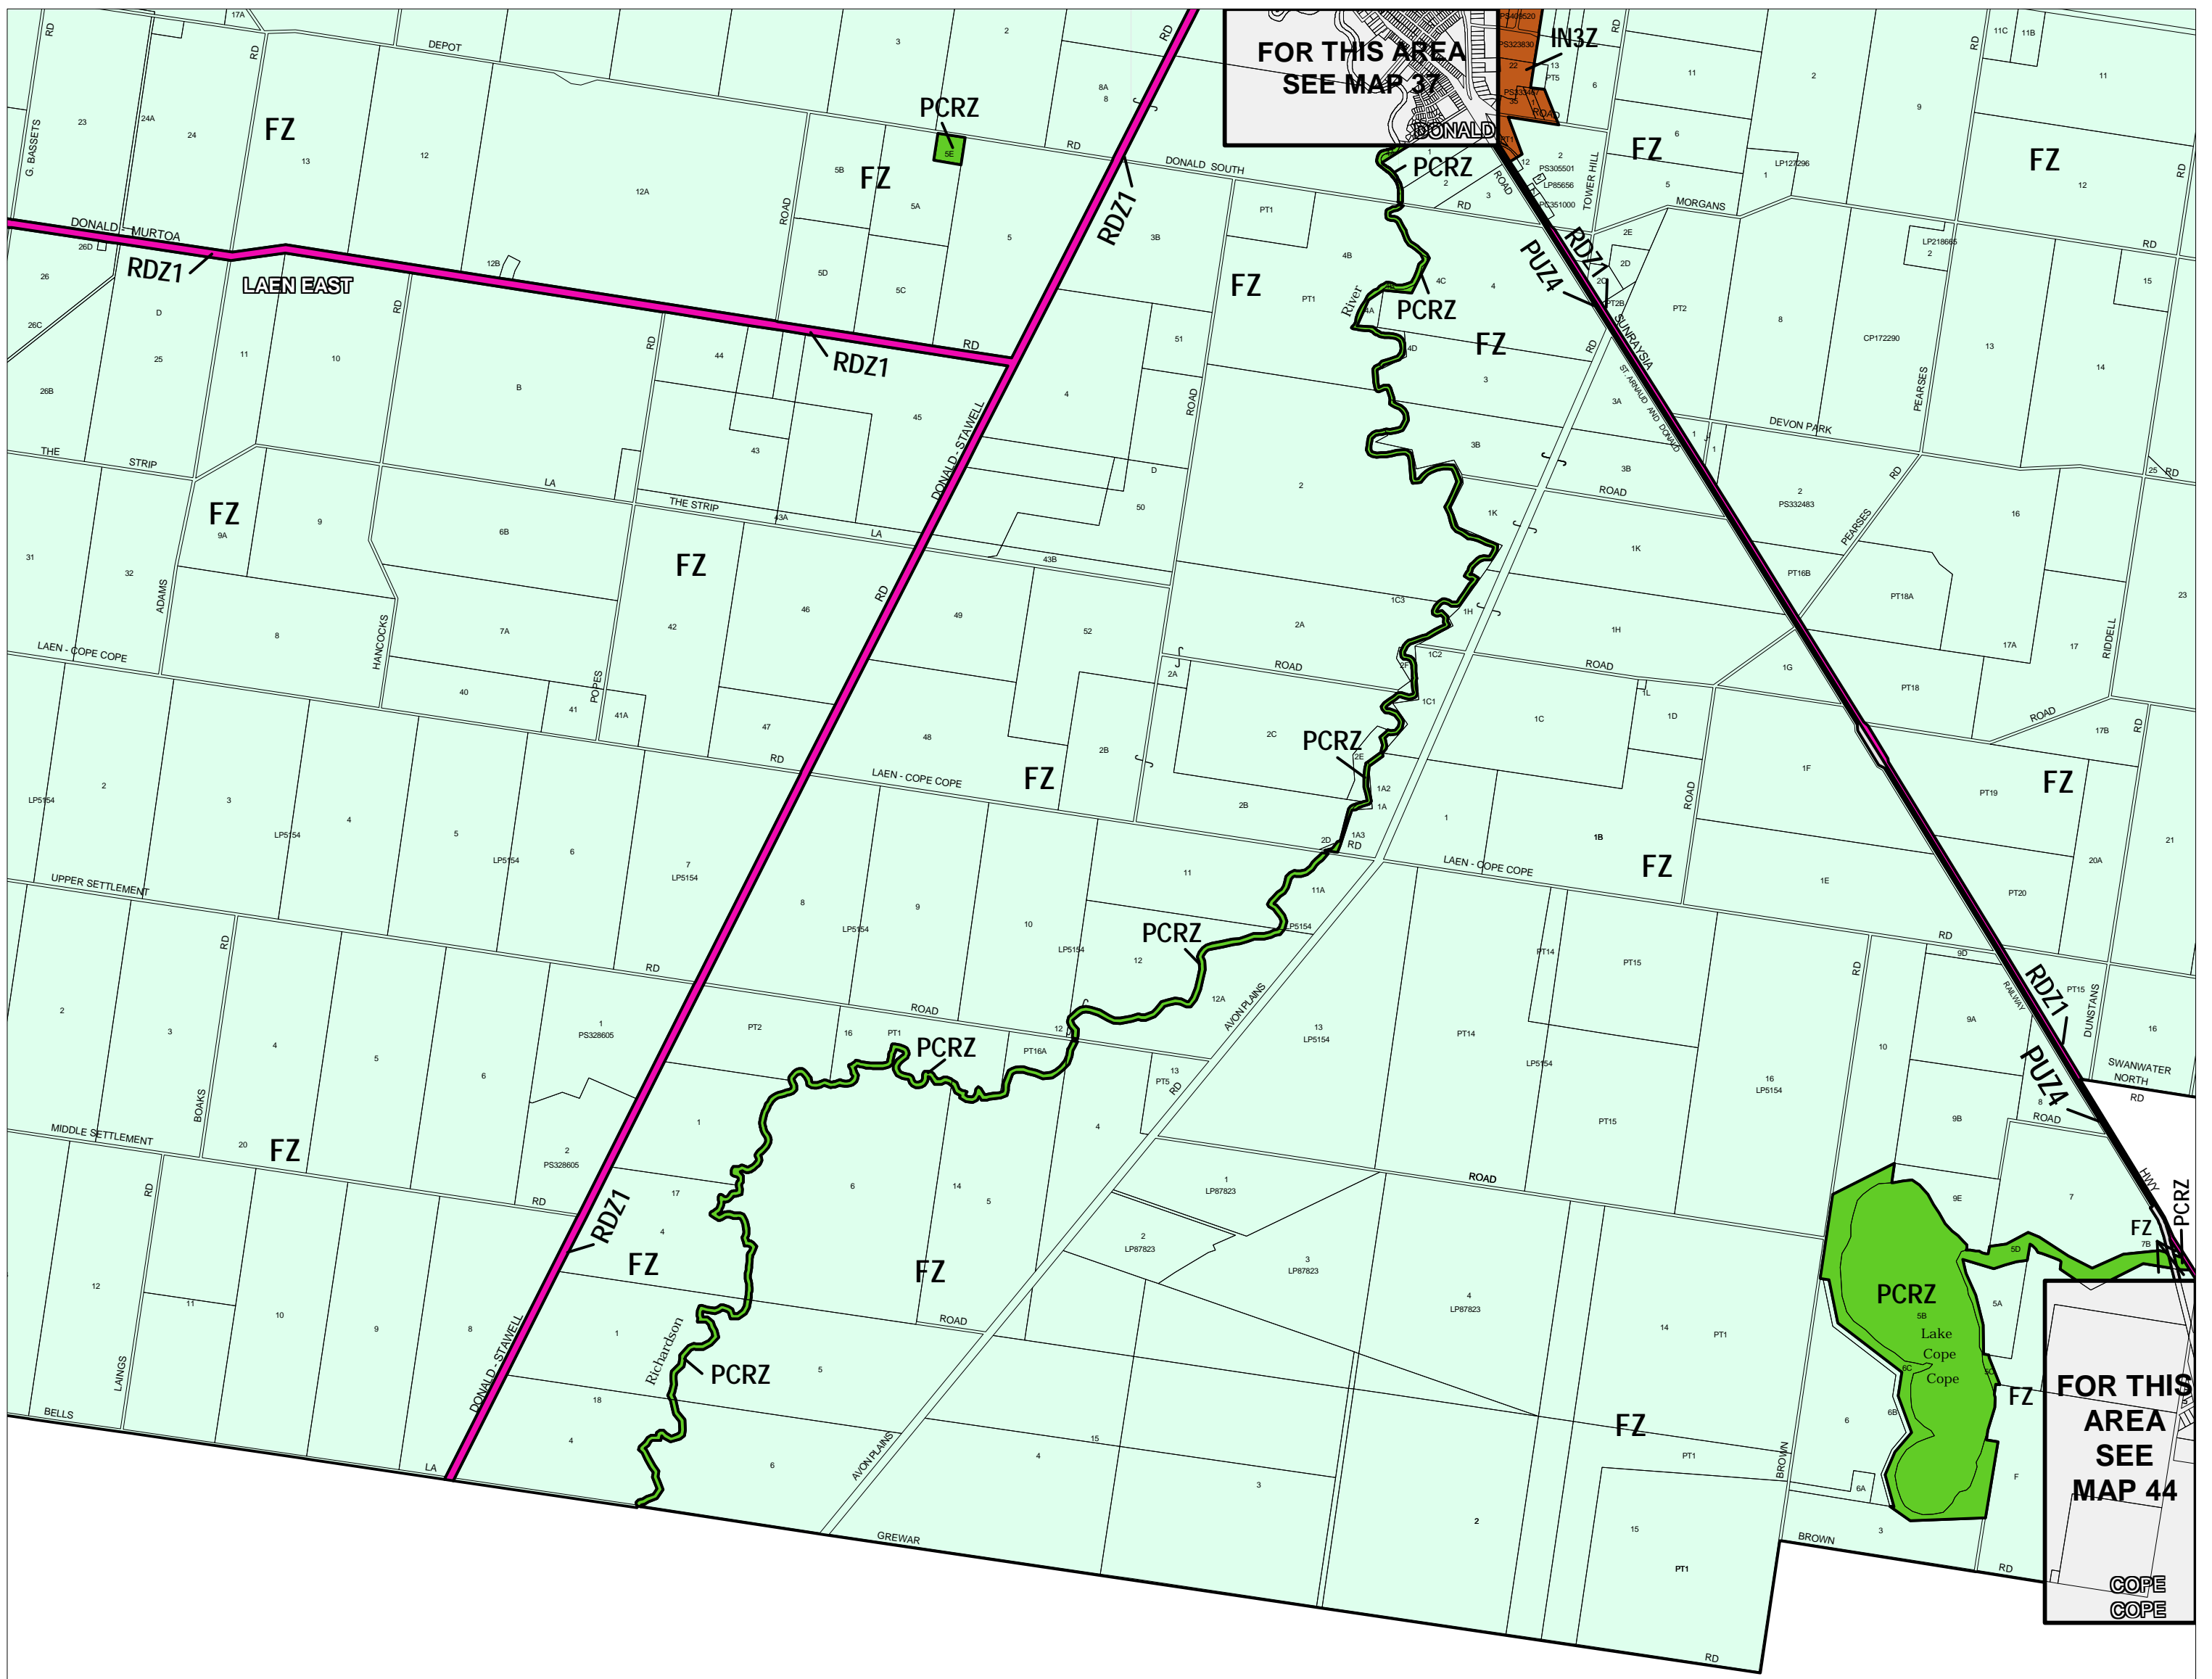

BULOKE PLANNING SCHEME - LOCAL PROVISION

Industrial	Rural
Industrial 3 Zone	Farming Zone
Public Conservation And Resource Zone	
Public Use Zone Education	
Public Use Zone Transport	
Road Zone Category 1	
Road Zone Category 2	
Residential	
Township Zone	

AUSTRALIAN MAP GRID ZONE 54

THIS MAP INCORPORATES APPROVED ZONES AS AT: 09/12/05 AMENDMENT C11

Printed: 8/5/2006

INDEX TO ADJOINING METRIC SERIES MAP