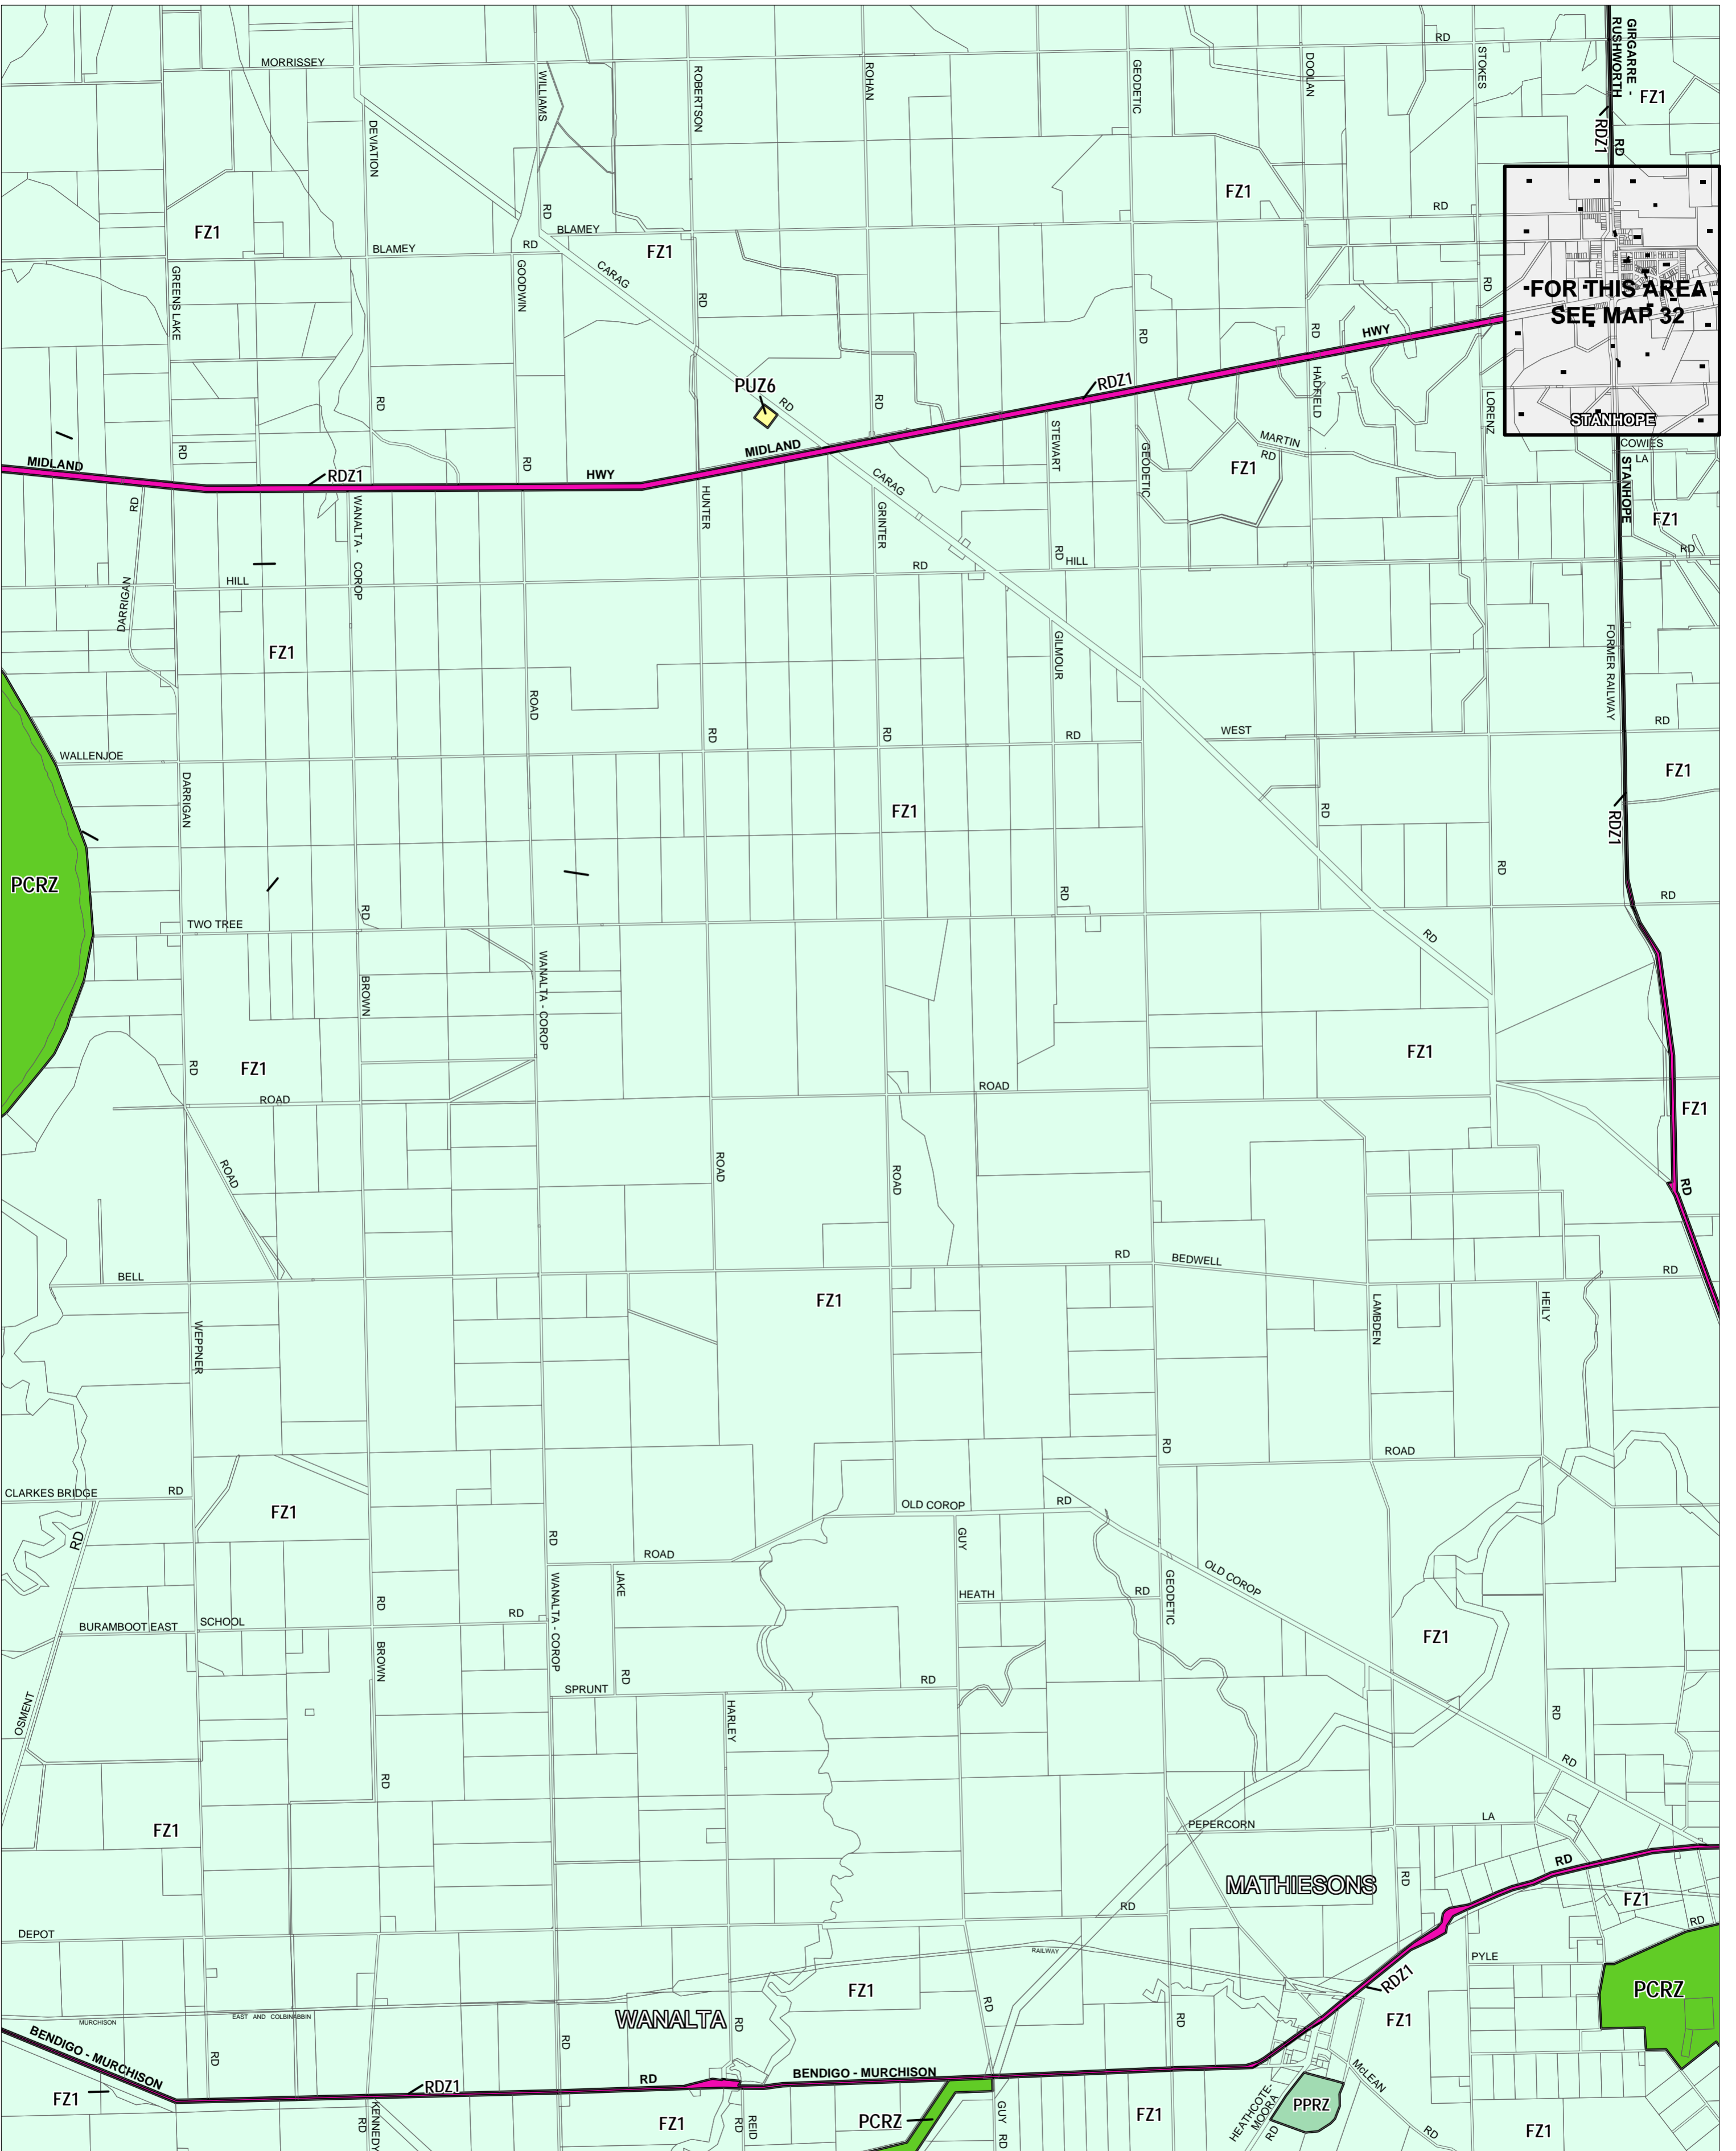

CAMPASPE PLANNING SCHEME - LOCAL PROVISION

Public Land	Residential
PCRZ Public Conservation And Resource Zone	TZ Township Zone
PPRZ Public Park And Recreation Zone	FZ1 Farming Zone - Schedule 1
PUZ2 Public Use Zone - Education	
PUZ6 Public Use Zone - Local Government	
PUZ7 Public Use Zone - Other Public Use	
PUZ1 Public Use Zone - Service And Utility	
RDZ1 Road Zone - Category 1	

AUSTRALIAN MAP GRID ZONE 55

Printed: 13/9/2013

AMENDMENT C69