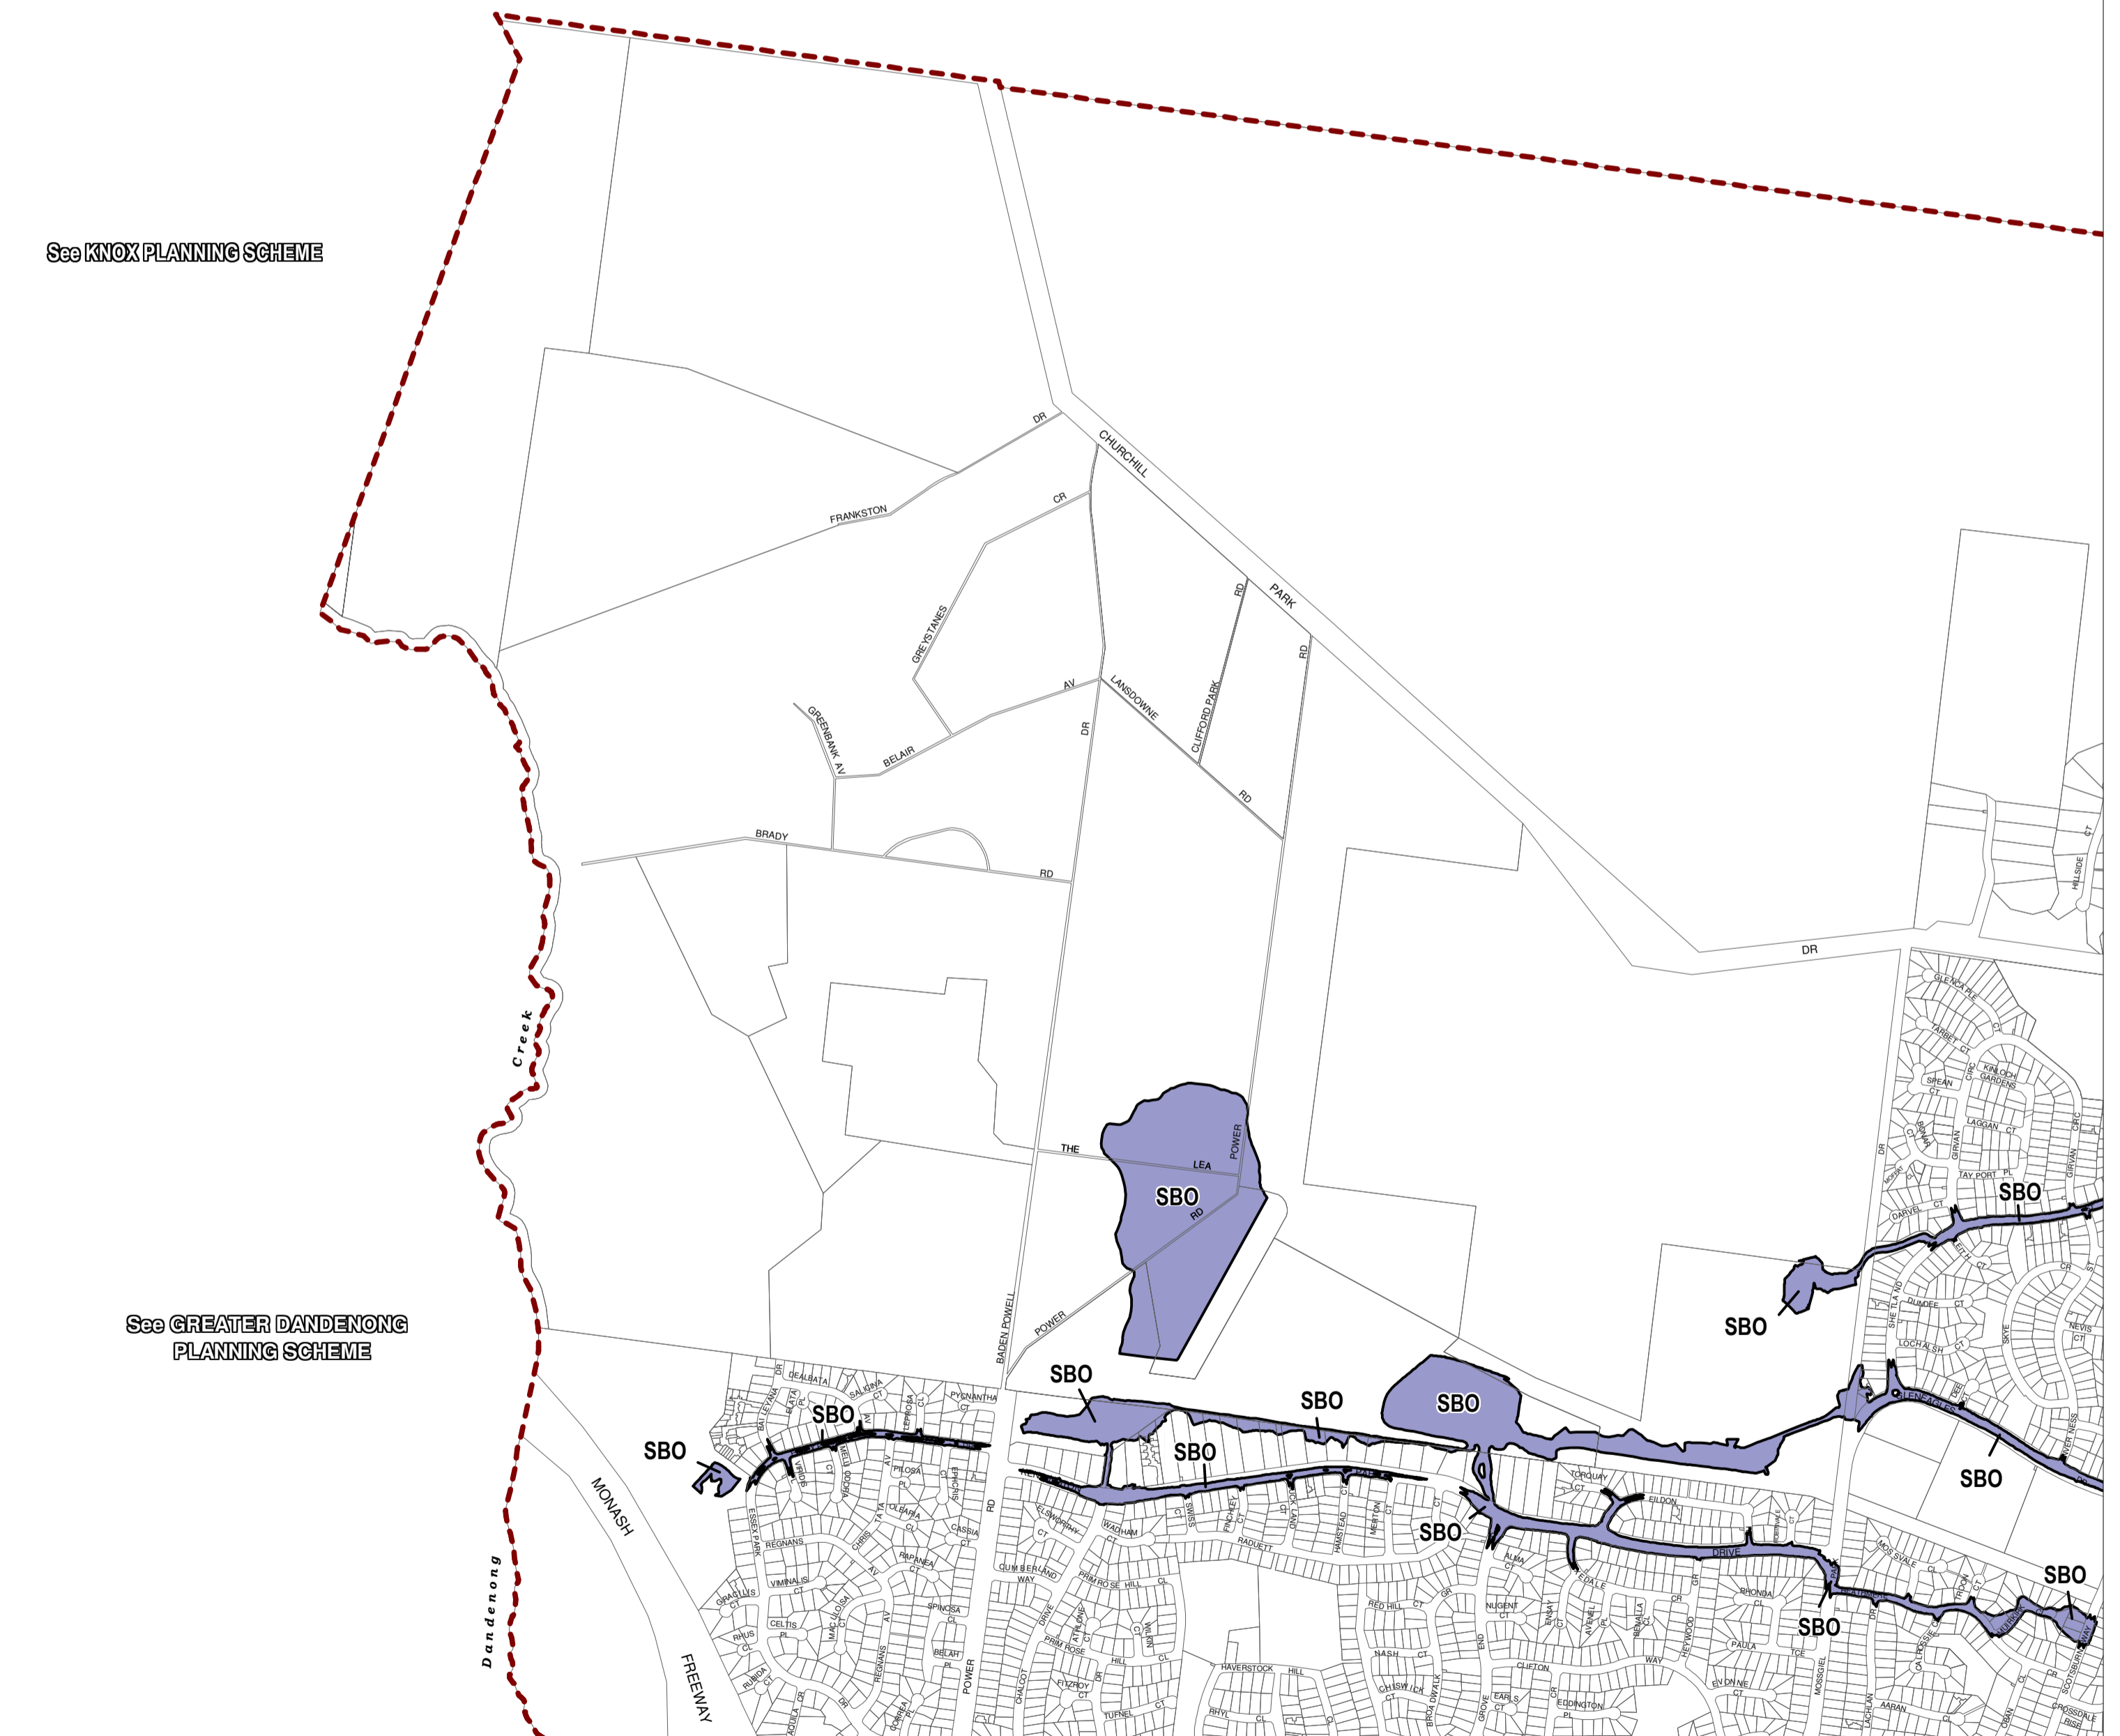

CASEY PLANNING SCHEME - LOCAL PROVISION

See KNOX PLANNING SCHEME

See KNOX PLANNING SCHEME

See GREATER DANDENONG PLANNING SCHEME

Overlays

SBO Special Building Overlay

AUSTRALIAN MAP GRID ZONE 55

INDEX TO ADJOINING METRIC SERIES MAP

4	5	6	
7	8	9	
10	11	12	13
14	15	16	
17	18	19	
20	21	22	

Printed: 12/6/2015

AMENDMENT C143