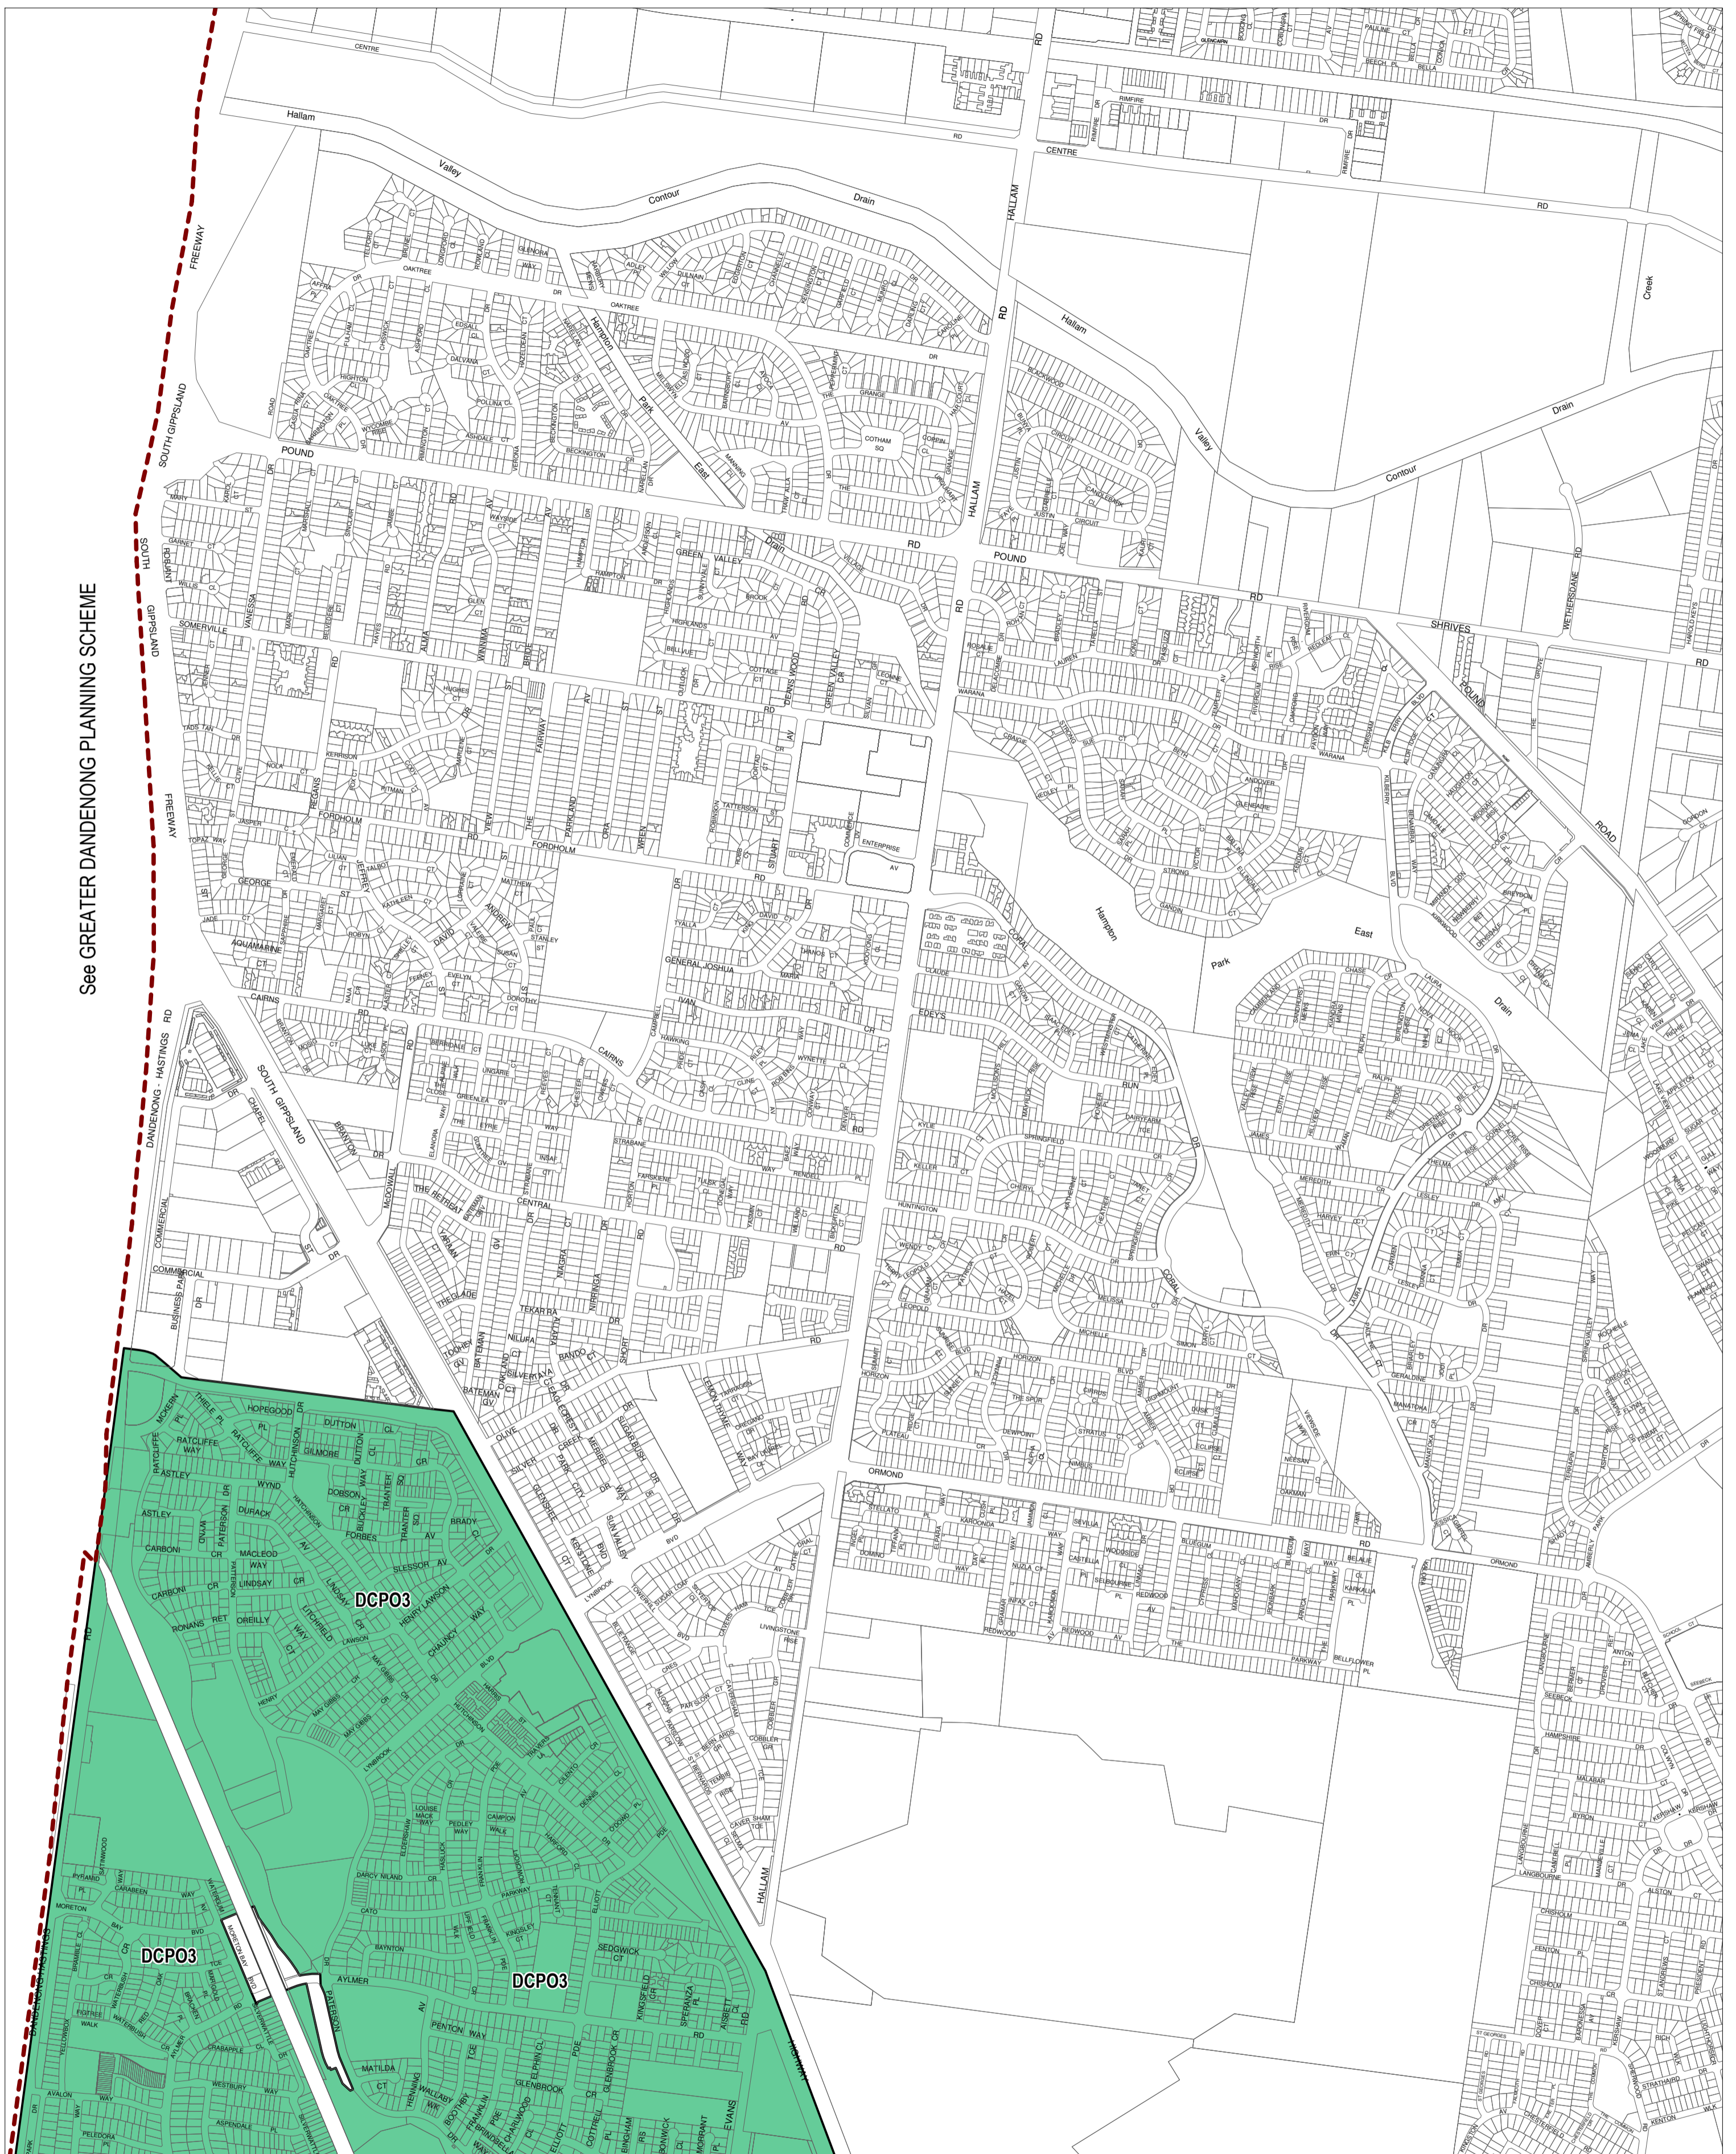

CASEY PLANNING SCHEME - LOCAL PROVISION

See GREATER DANDENONG PLANNING SCHEME

Overlays
DCPO3 Development Contributions Plan
Overlay - Schedule 3

INDEX TO ADJOINING METRIC SERIES MAP

1	2		
4	5	6	
7	8	9	
10	11	12	13
14	15	16	
17			
20	21	22	

Printed: 3/6/2013

AMENDMENT C155