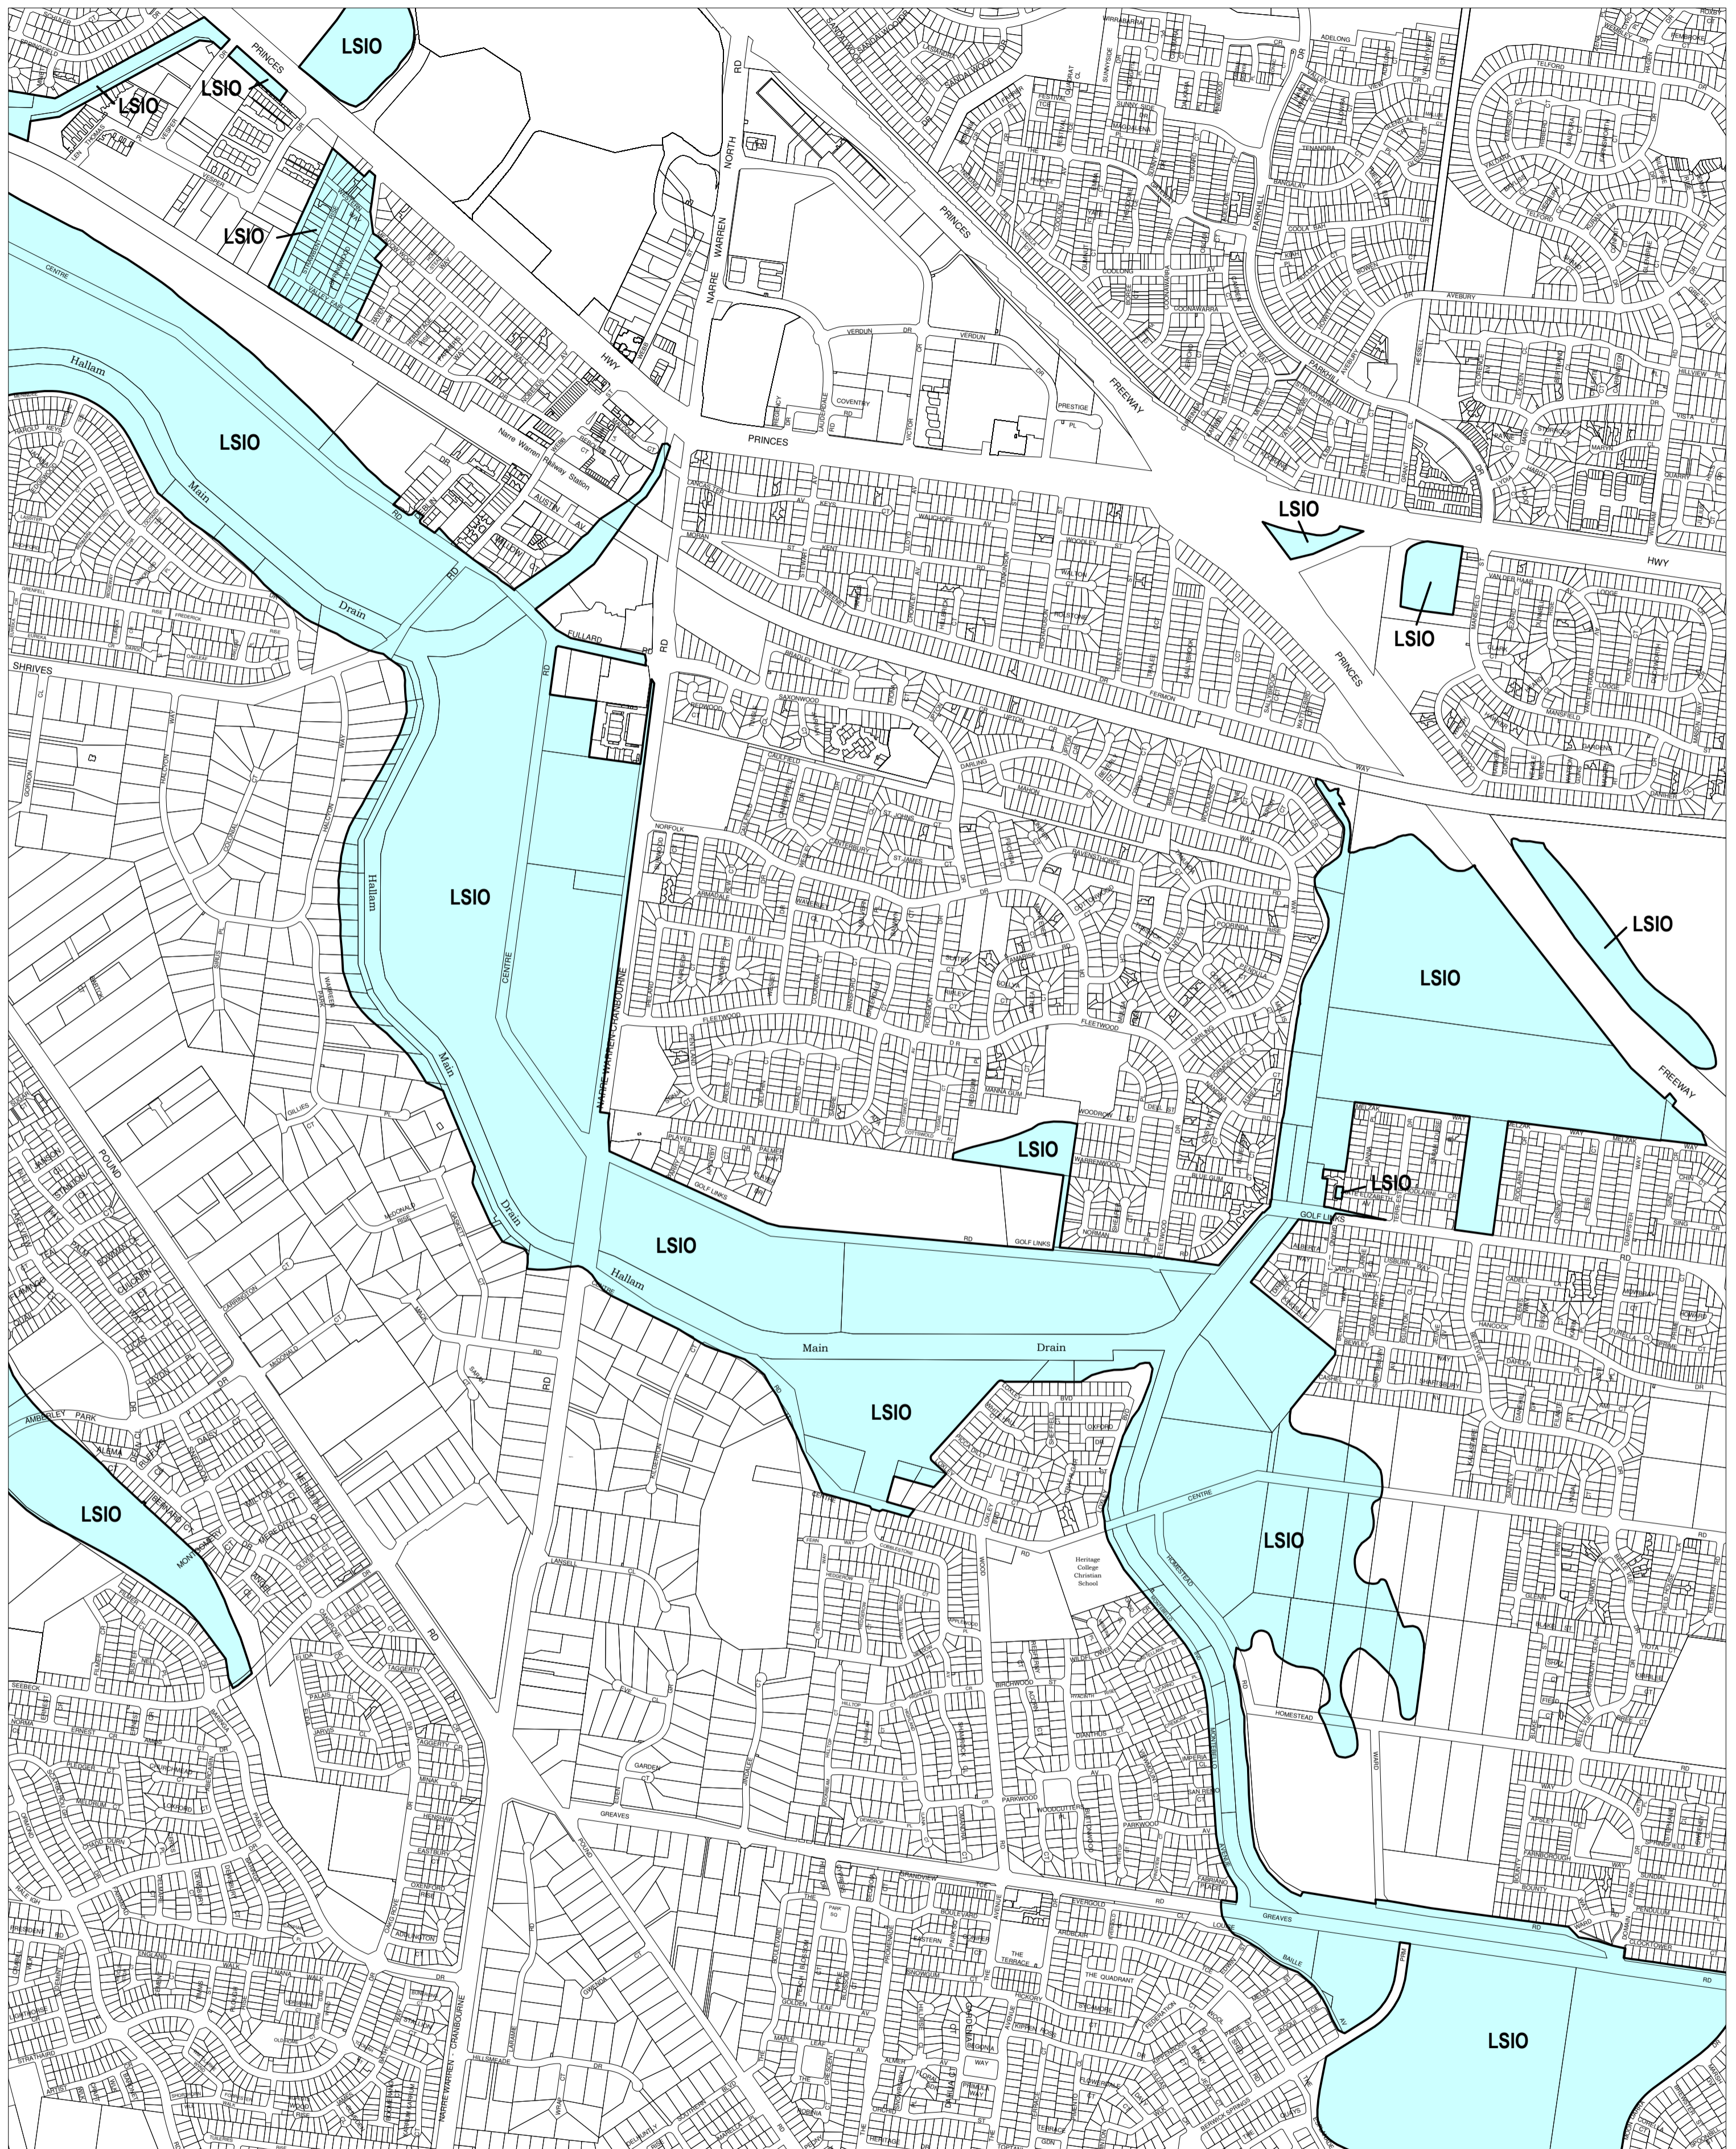

CASEY PLANNING SCHEME - LOCAL PROVISION

Overlays
LSIO Land Subject to Inundation Overlay

INDEX TO ADJOINING METRIC SERIES MAP

1	2	
4	5	6
7	8	9
10	11	12
14	15	16
17	18	19
20		

Printed: 3/2/2011

AMENDMENT C142