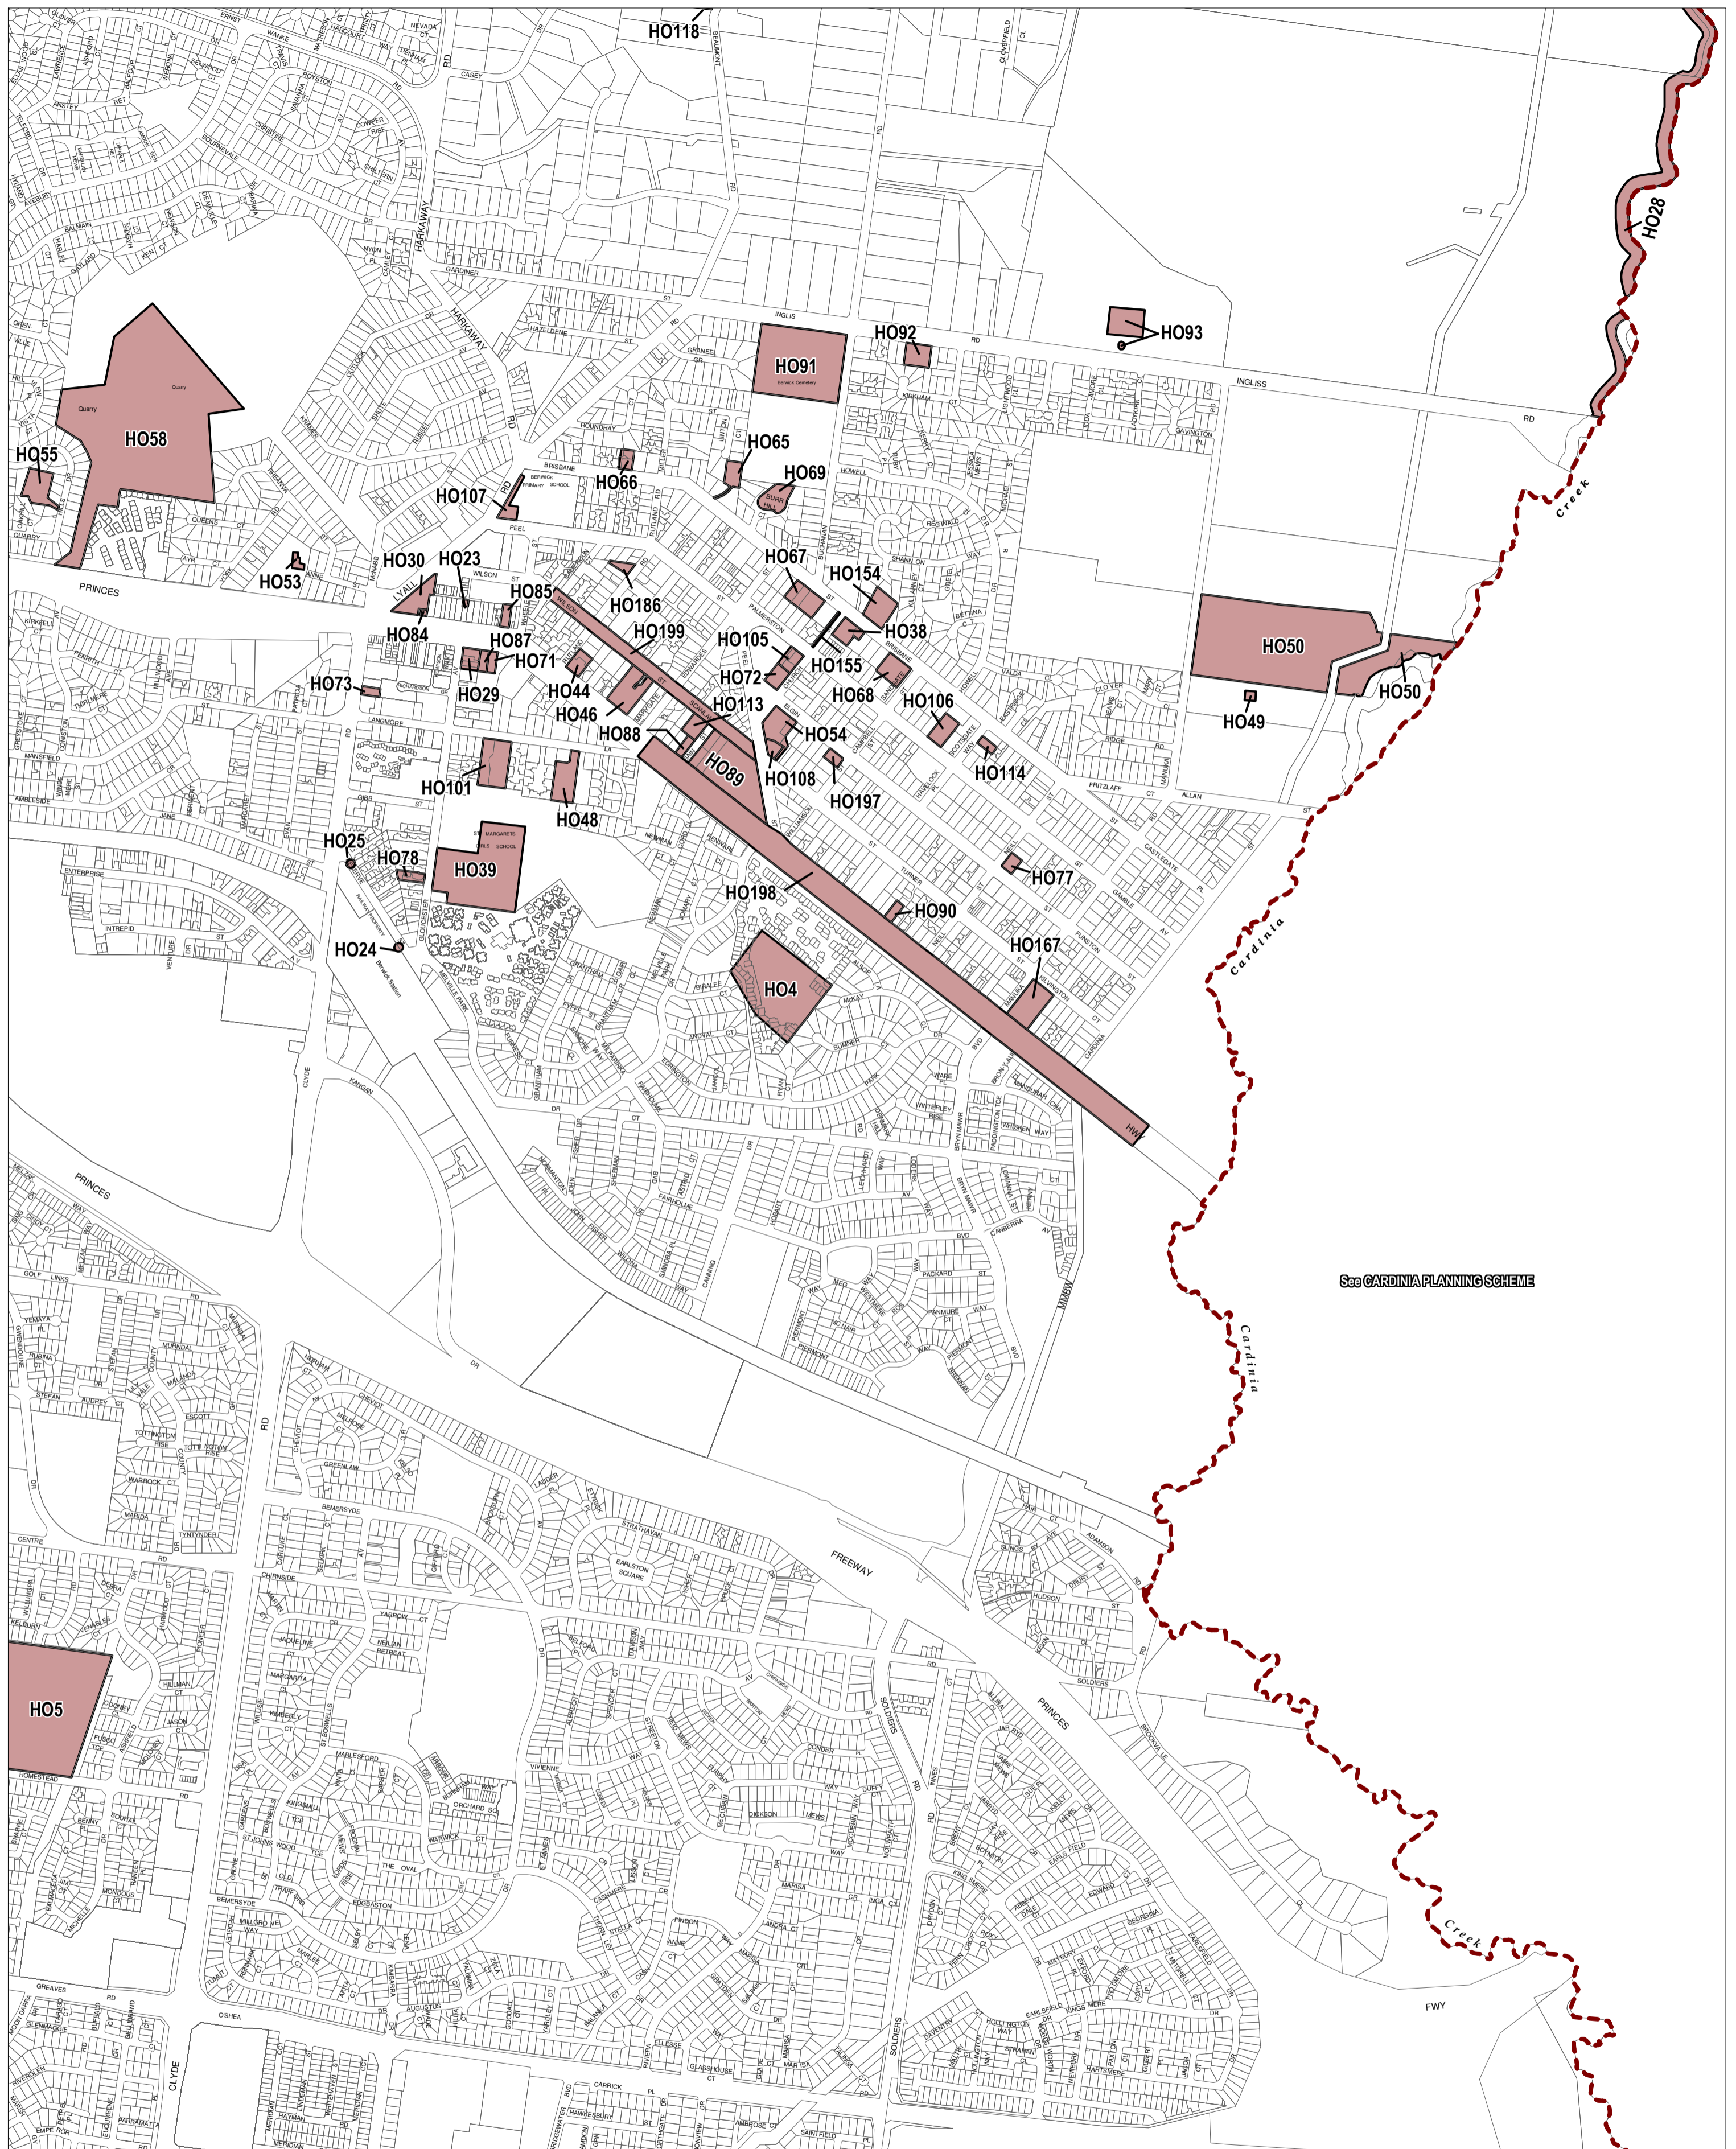

CASEY PLANNING SCHEME - LOCAL PROVISION

See CARDINIA PLANNING SCHEME

Overlays

HO Heritage Overlay

AUSTRALIAN MAP GRID ZONE 55

INDEX TO ADJOINING METRIC SERIES MAP

1	2		
4	5	6	
7	8	9	
10	11	12	13
14	15	16	
17	18	19	20
21	22		

Printed: 12/6/2015

AMENDMENT C148