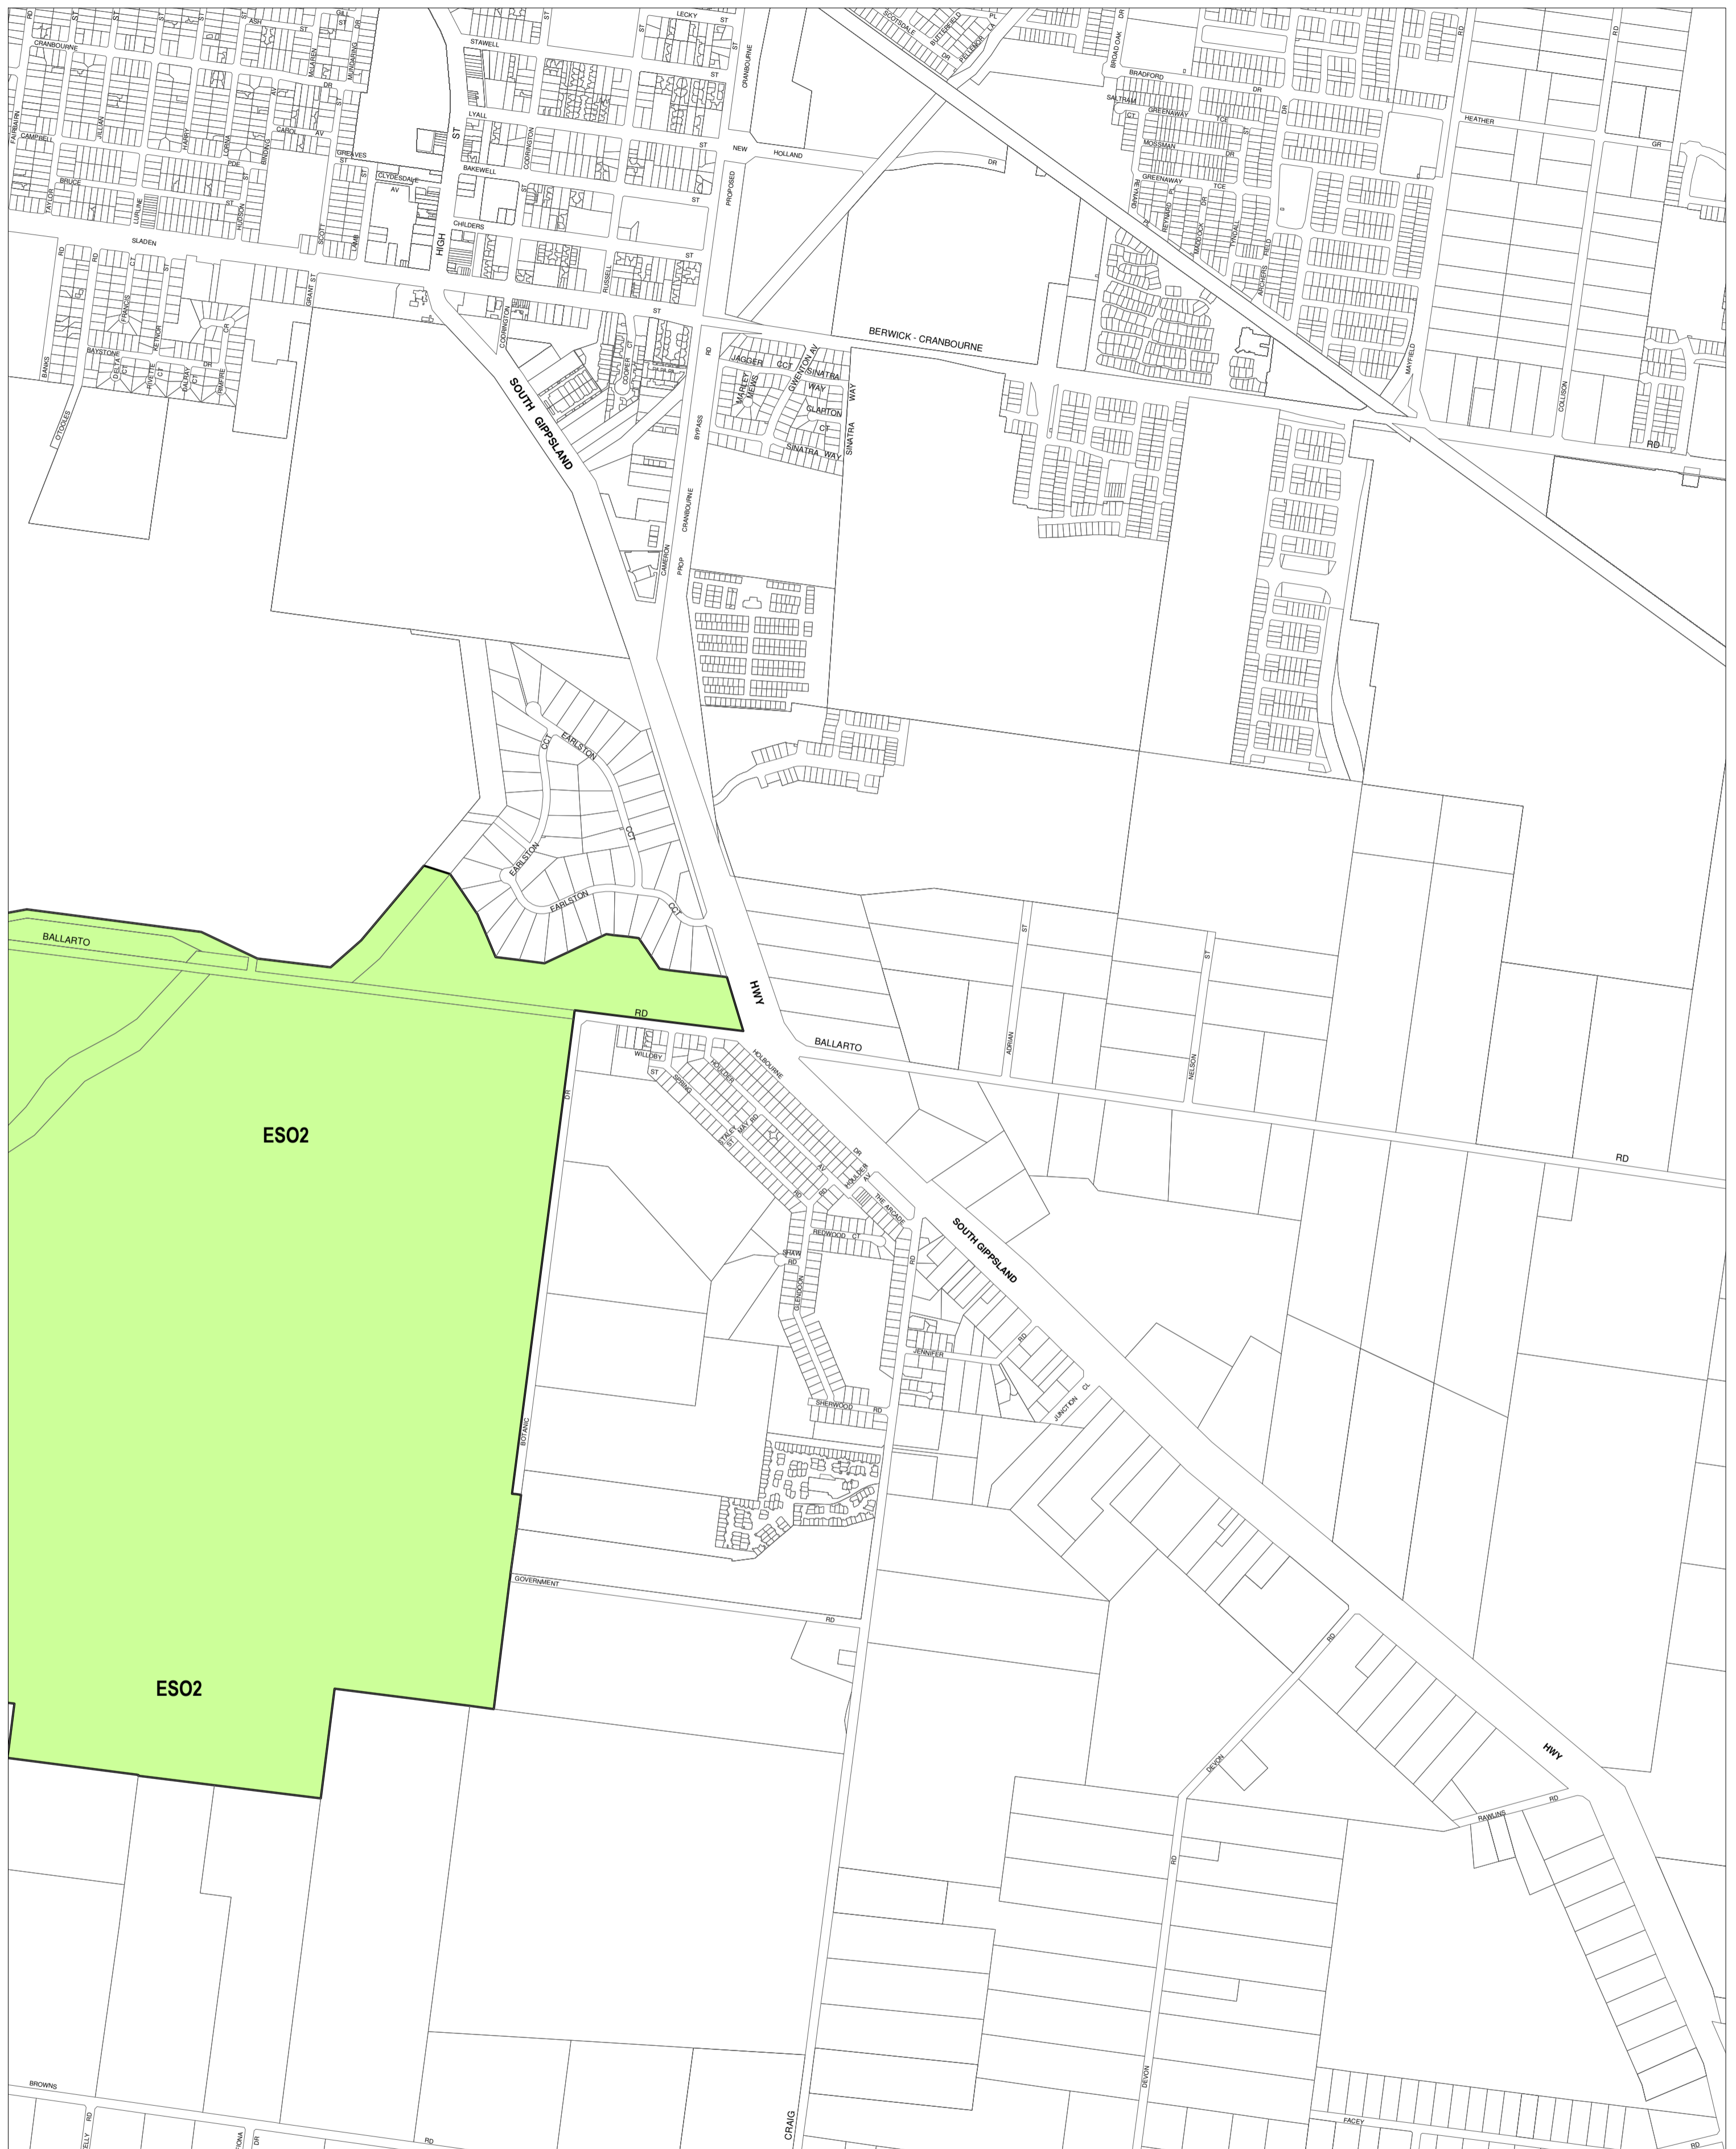

CASEY PLANNING SCHEME - LOCAL PROVISION

Overlays

- ES02 Environmental Significance Overlay - Schedule 2

AUSTRALIAN MAP GRID ZONE 55

Printed: 1/3/2013

AMENDMENT C133