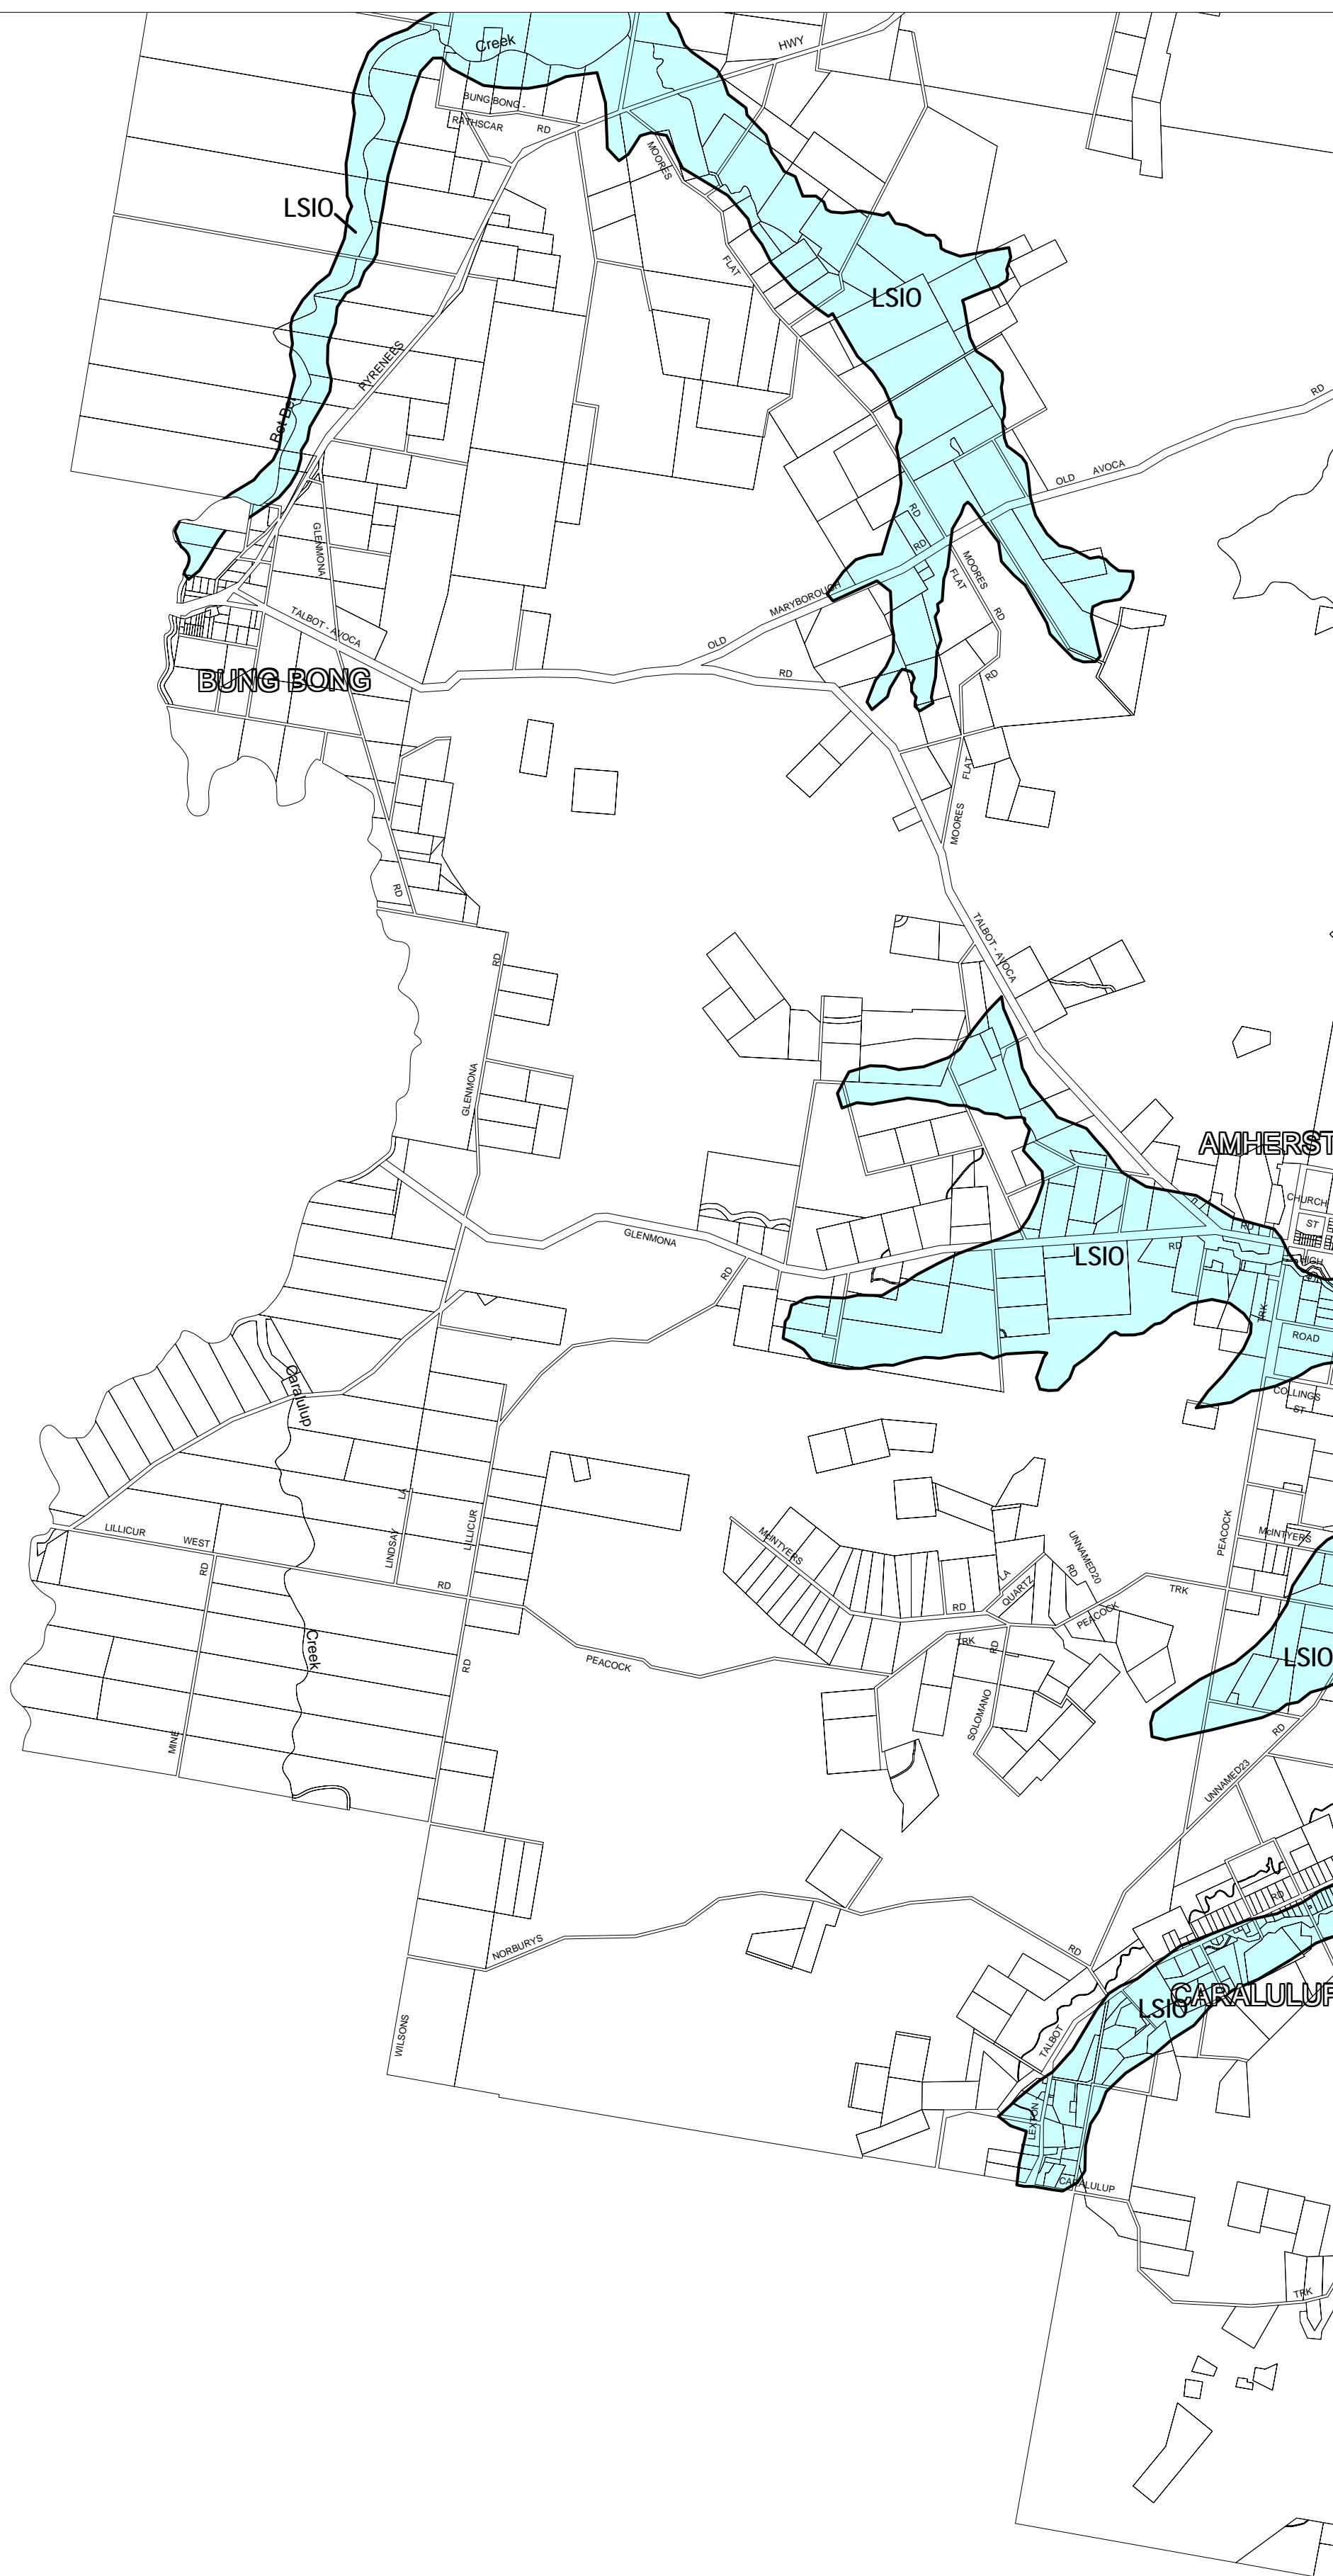

CENTRAL GOLDFIELDS PLANNING SCHEME - LOCAL PROVISION

Overlays

LSIO Land Subject to Inundation Overlay

AUSTRALIAN MAP GRID ZONE 54

INDEX TO ADJOINING METRIC SERIES MAP

Printed: 13/9/2007