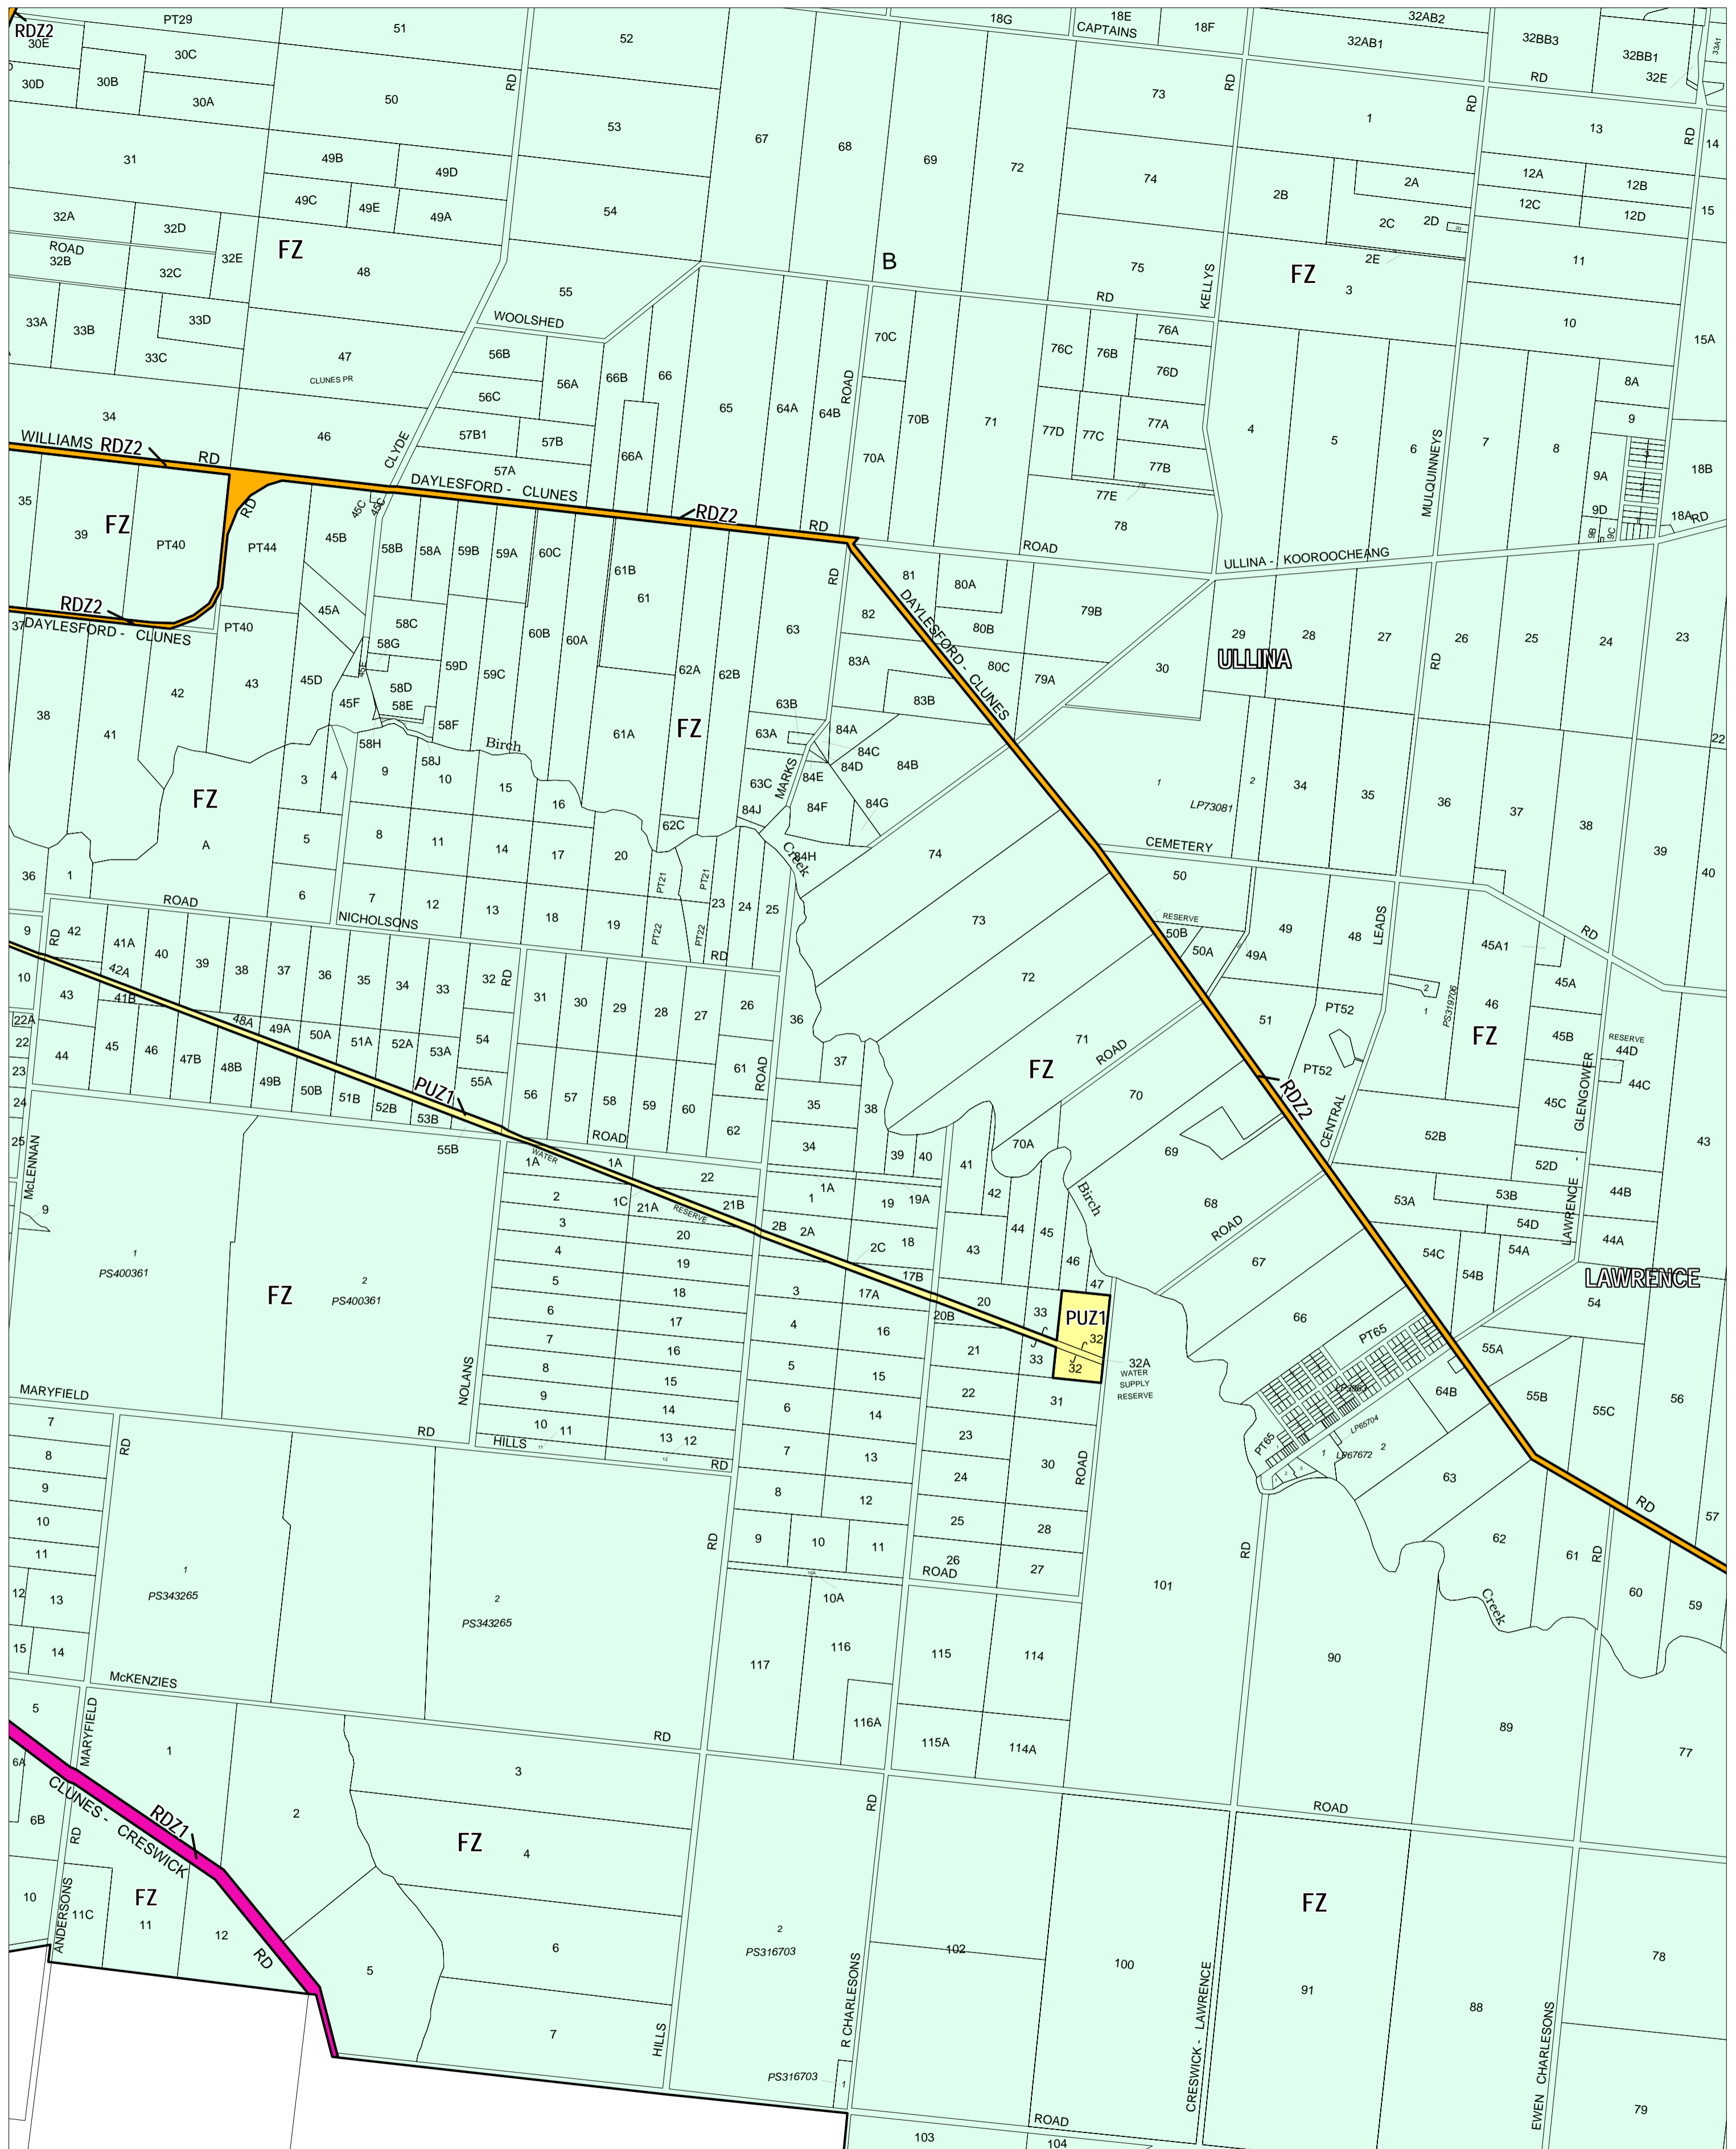

HEPBURN PLANNING SCHEME - LOCAL PROVISION

Public Land

- PUZ1 Public Use Zone - Service And Utility
- RDZ1 Road Zone - Category 1
- RDZ2 Road Zone - Category 2

Rural

- FZ Farming Zone

Printed: 8/8/2008

AMENDMENT C16