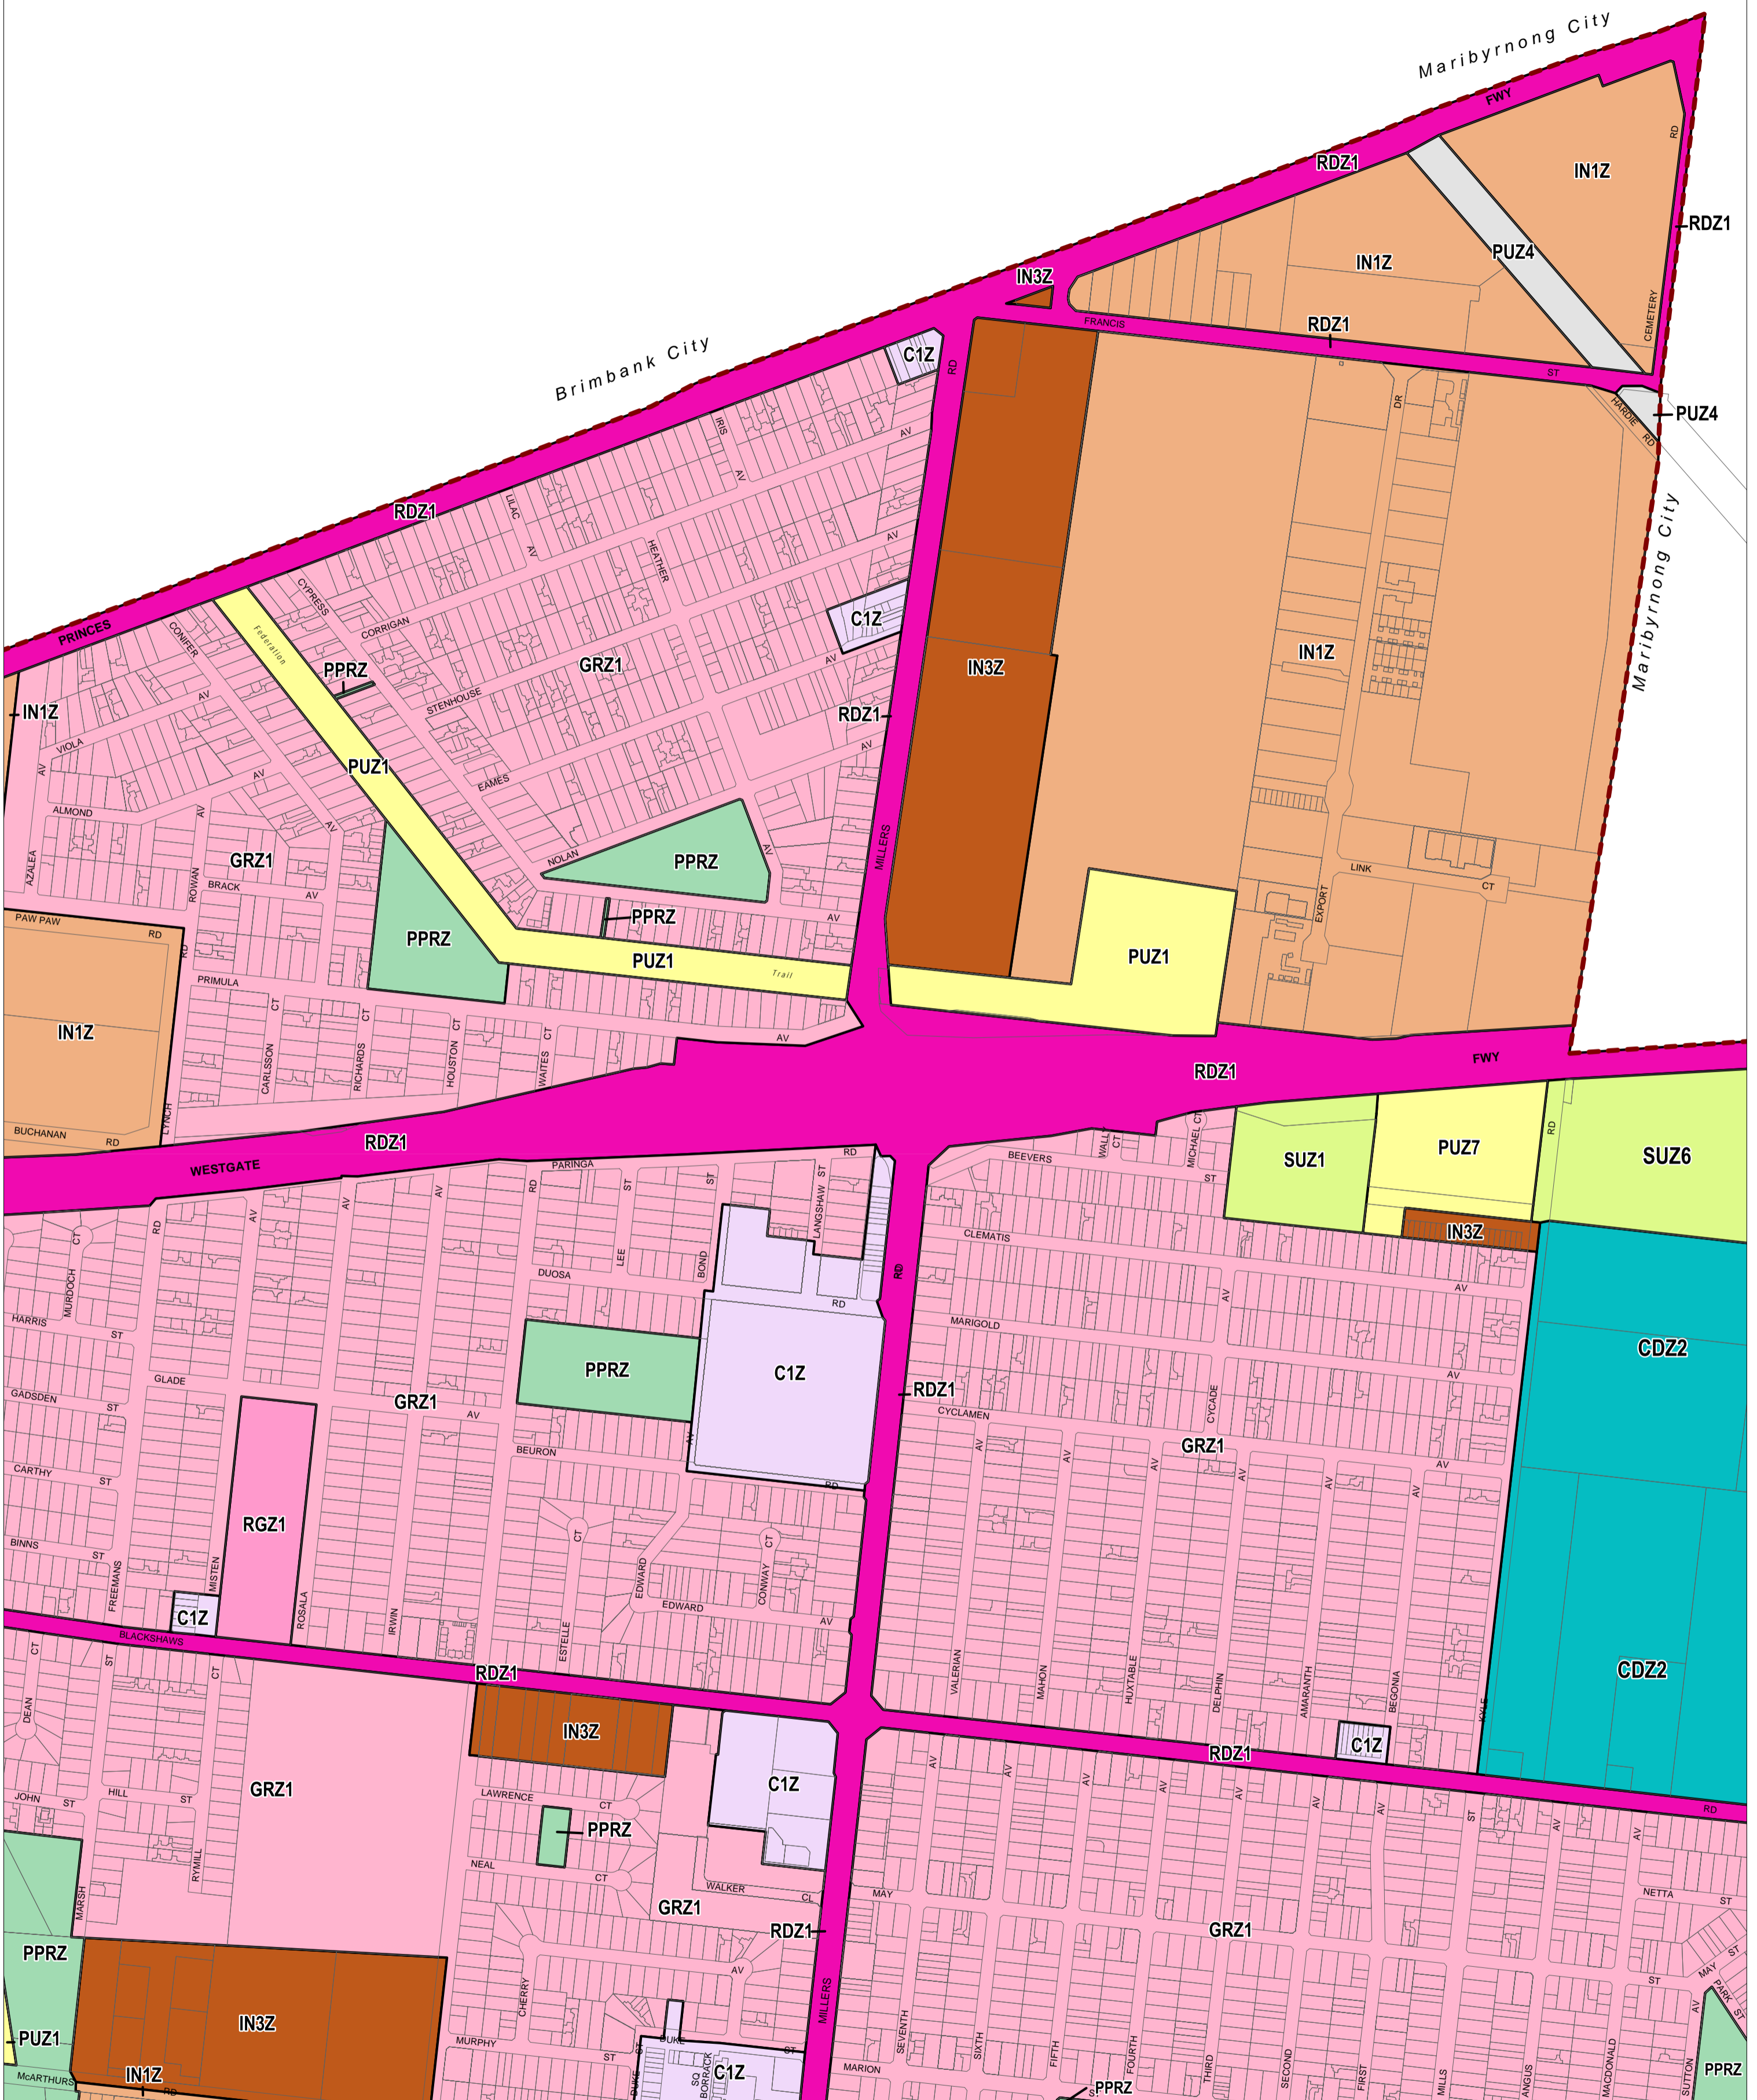

HOBSONS BAY PLANNING SCHEME - LOCAL PROVISION

Commercial	Road Zone - Category 1
C1Z Commercial 1 Zone	RDZ1 Road Zone - Category 1
Industrial	Residential
IN1Z Industrial 1 Zone	GRZ1 General Residential Zone - Schedule 1
IN3Z Industrial 3 Zone	RGZ1 Residential Growth Zone - Schedule 1
Public Land	Special Purpose
PPRZ Public Park And Recreation Zone	CDZ2 Comprehensive Development Zone - Schedule 2
PUZ7 Public Use Zone - Other Public Use	SUZ1 Special Use Zone - Schedule 1
PUZ1 Public Use Zone - Service And Utility	SUZ6 Special Use Zone - Schedule 6
PUZ4 Public Use Zone - Transport	

Municipal Boundary (If shown)

AUSTRALIAN MAP GRID ZONE 55

PREPARED BY: Planning Mapping Services

Printed: 21/9/2018

AMENDMENT C88

Environment, Land, Water and Planning