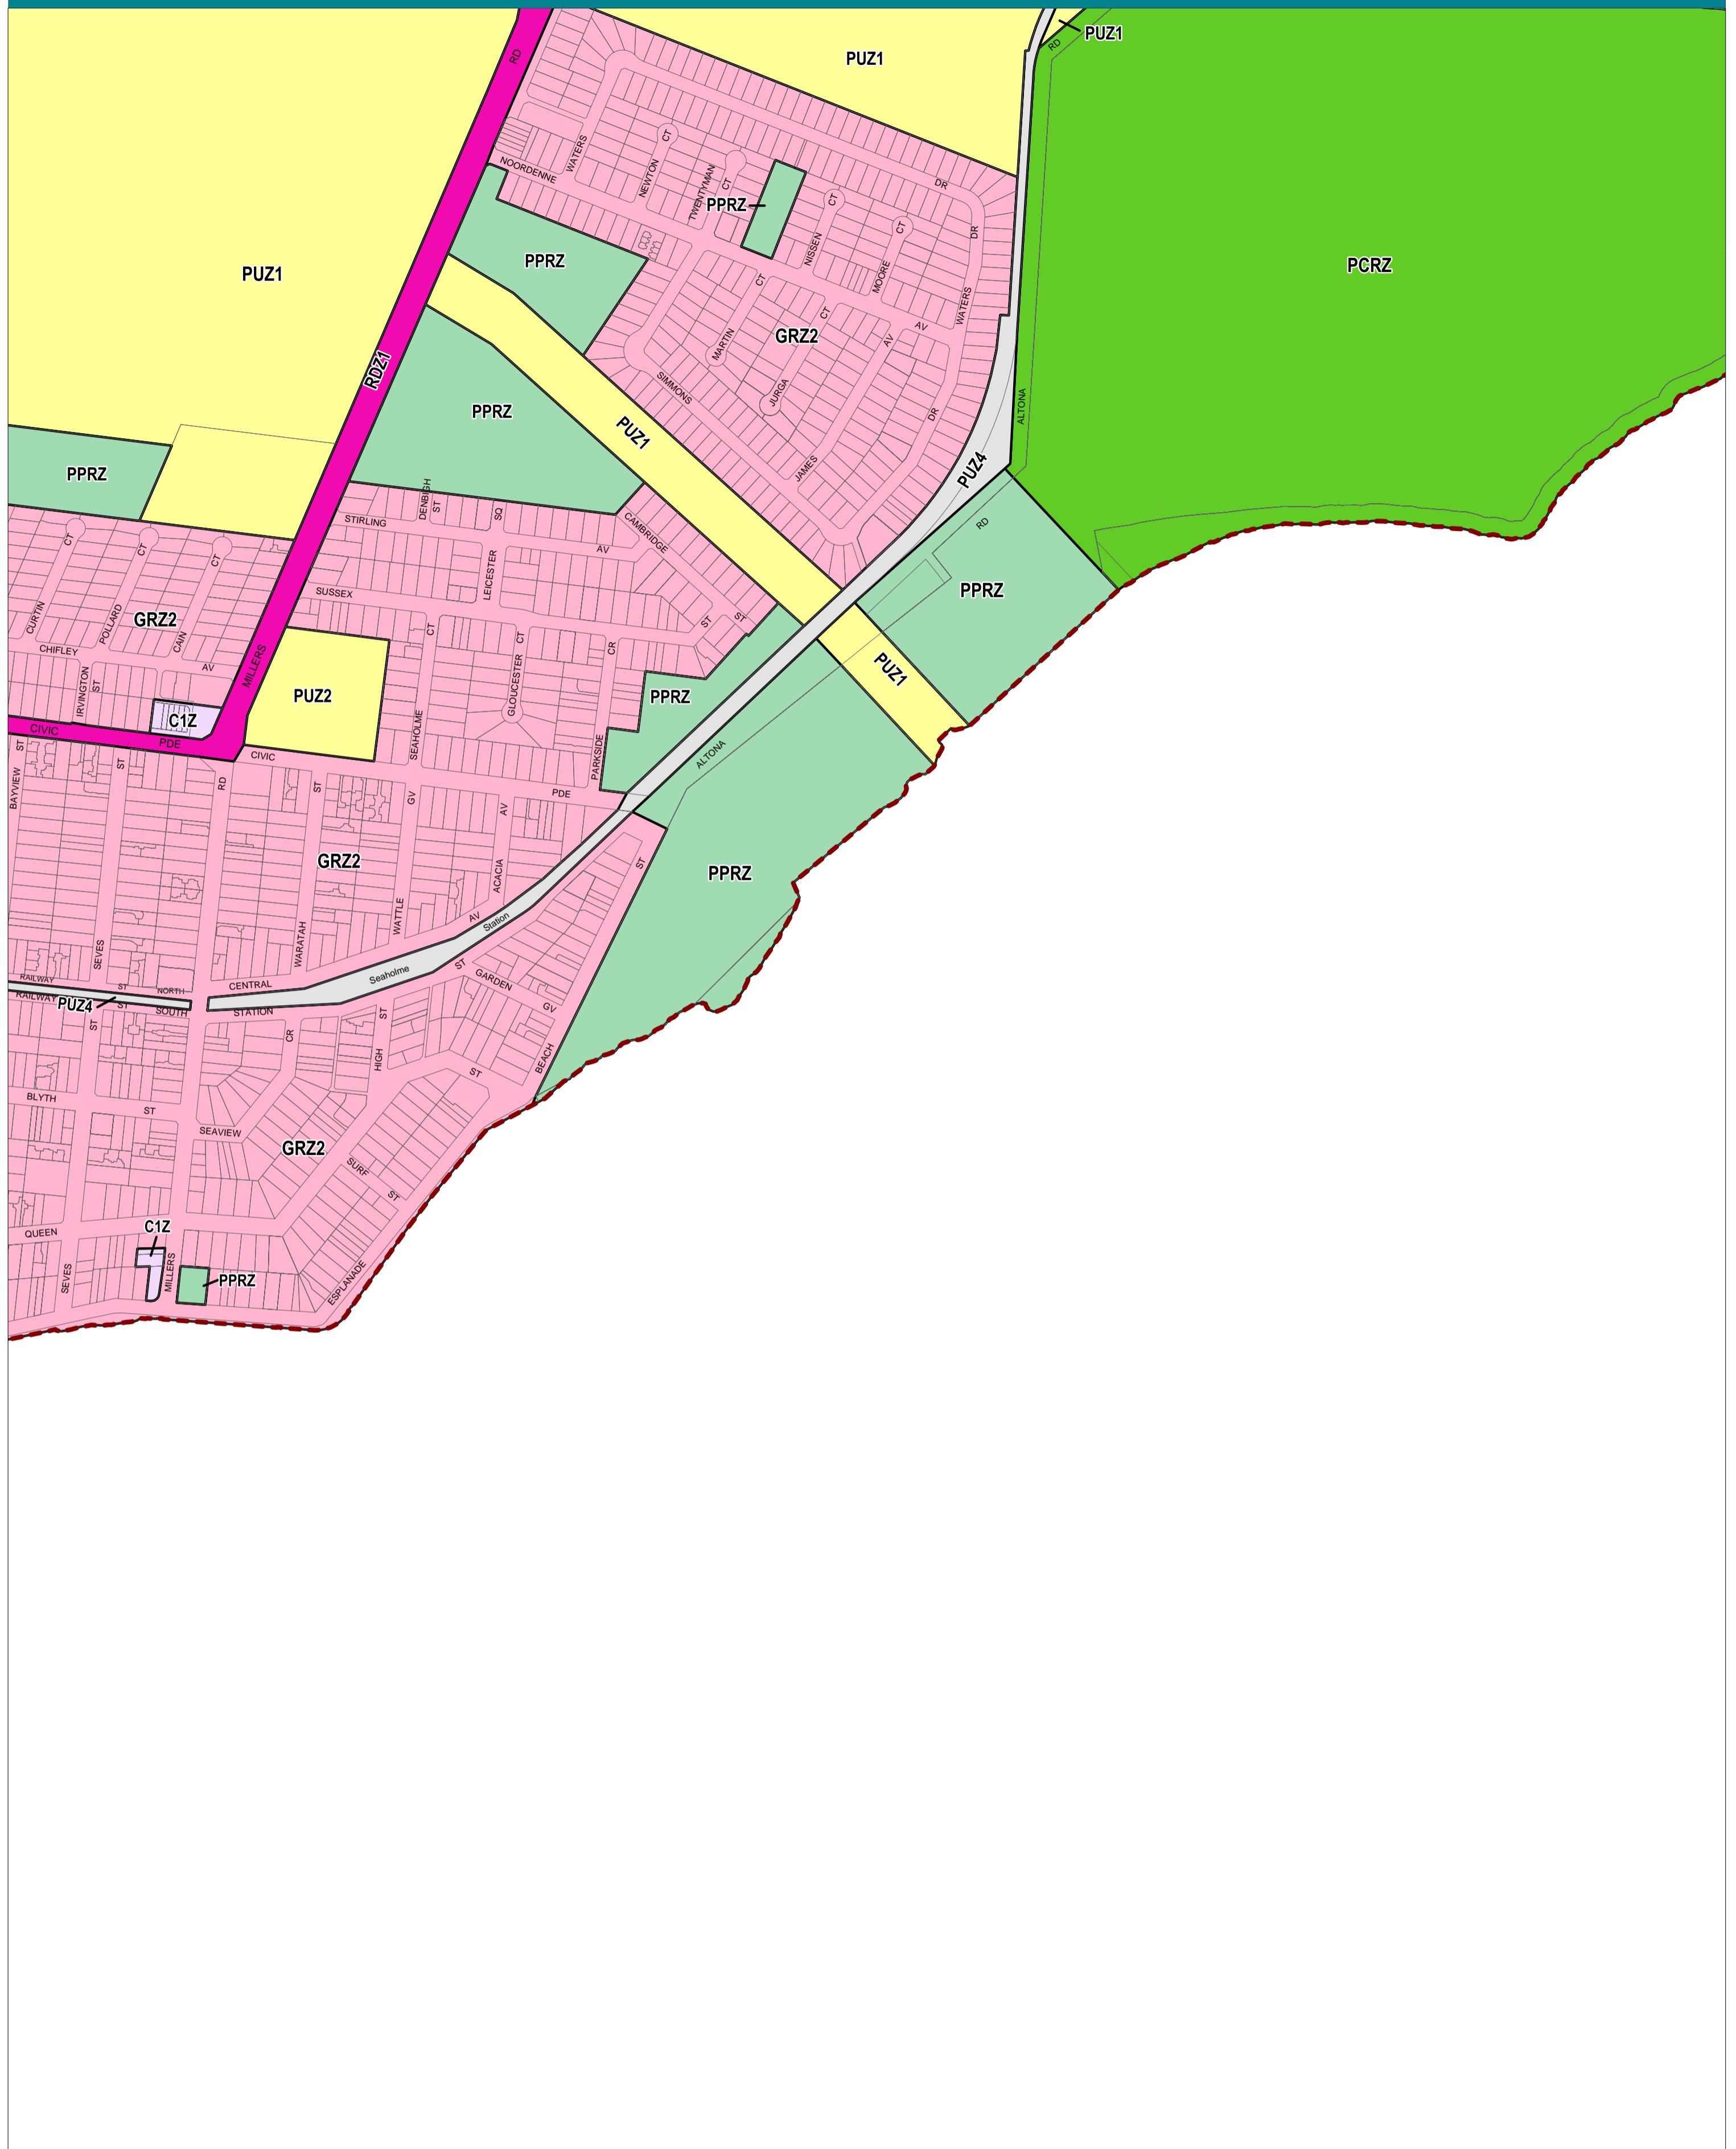

HOBSONS BAY PLANNING SCHEME - LOCAL PROVISION

This publication is copyright. No part may be reproduced by any process except in accordance with the provisions of the Copyright Act. © State of Victoria. This map should be read in conjunction with additional Planning Overlay Maps (if applicable) as indicated on the INDEX TO MAPS.

Commercial	C1Z	Commercial 1 Zone
Public Land	PCRZ	Public Conservation And Resource Zone
	PPRZ	Public Park And Recreation Zone
	PUZ2	Public Use Zone - Education
	PUZ1	Public Use Zone - Service And Utility
	PUZ4	Public Use Zone - Transport
	ROZ1	Road Zone - Category 1
Residential	GRZ2	General Residential Zone - Schedule 2

AUSTRALIAN MAP GRID ZONE 55

PREPARED BY: Planning Mapping Services

VICTORIA
State Government

Environment,
Land, Water
and Planning

Printed: 27/11/2015

AMENDMENT C102 PART 1