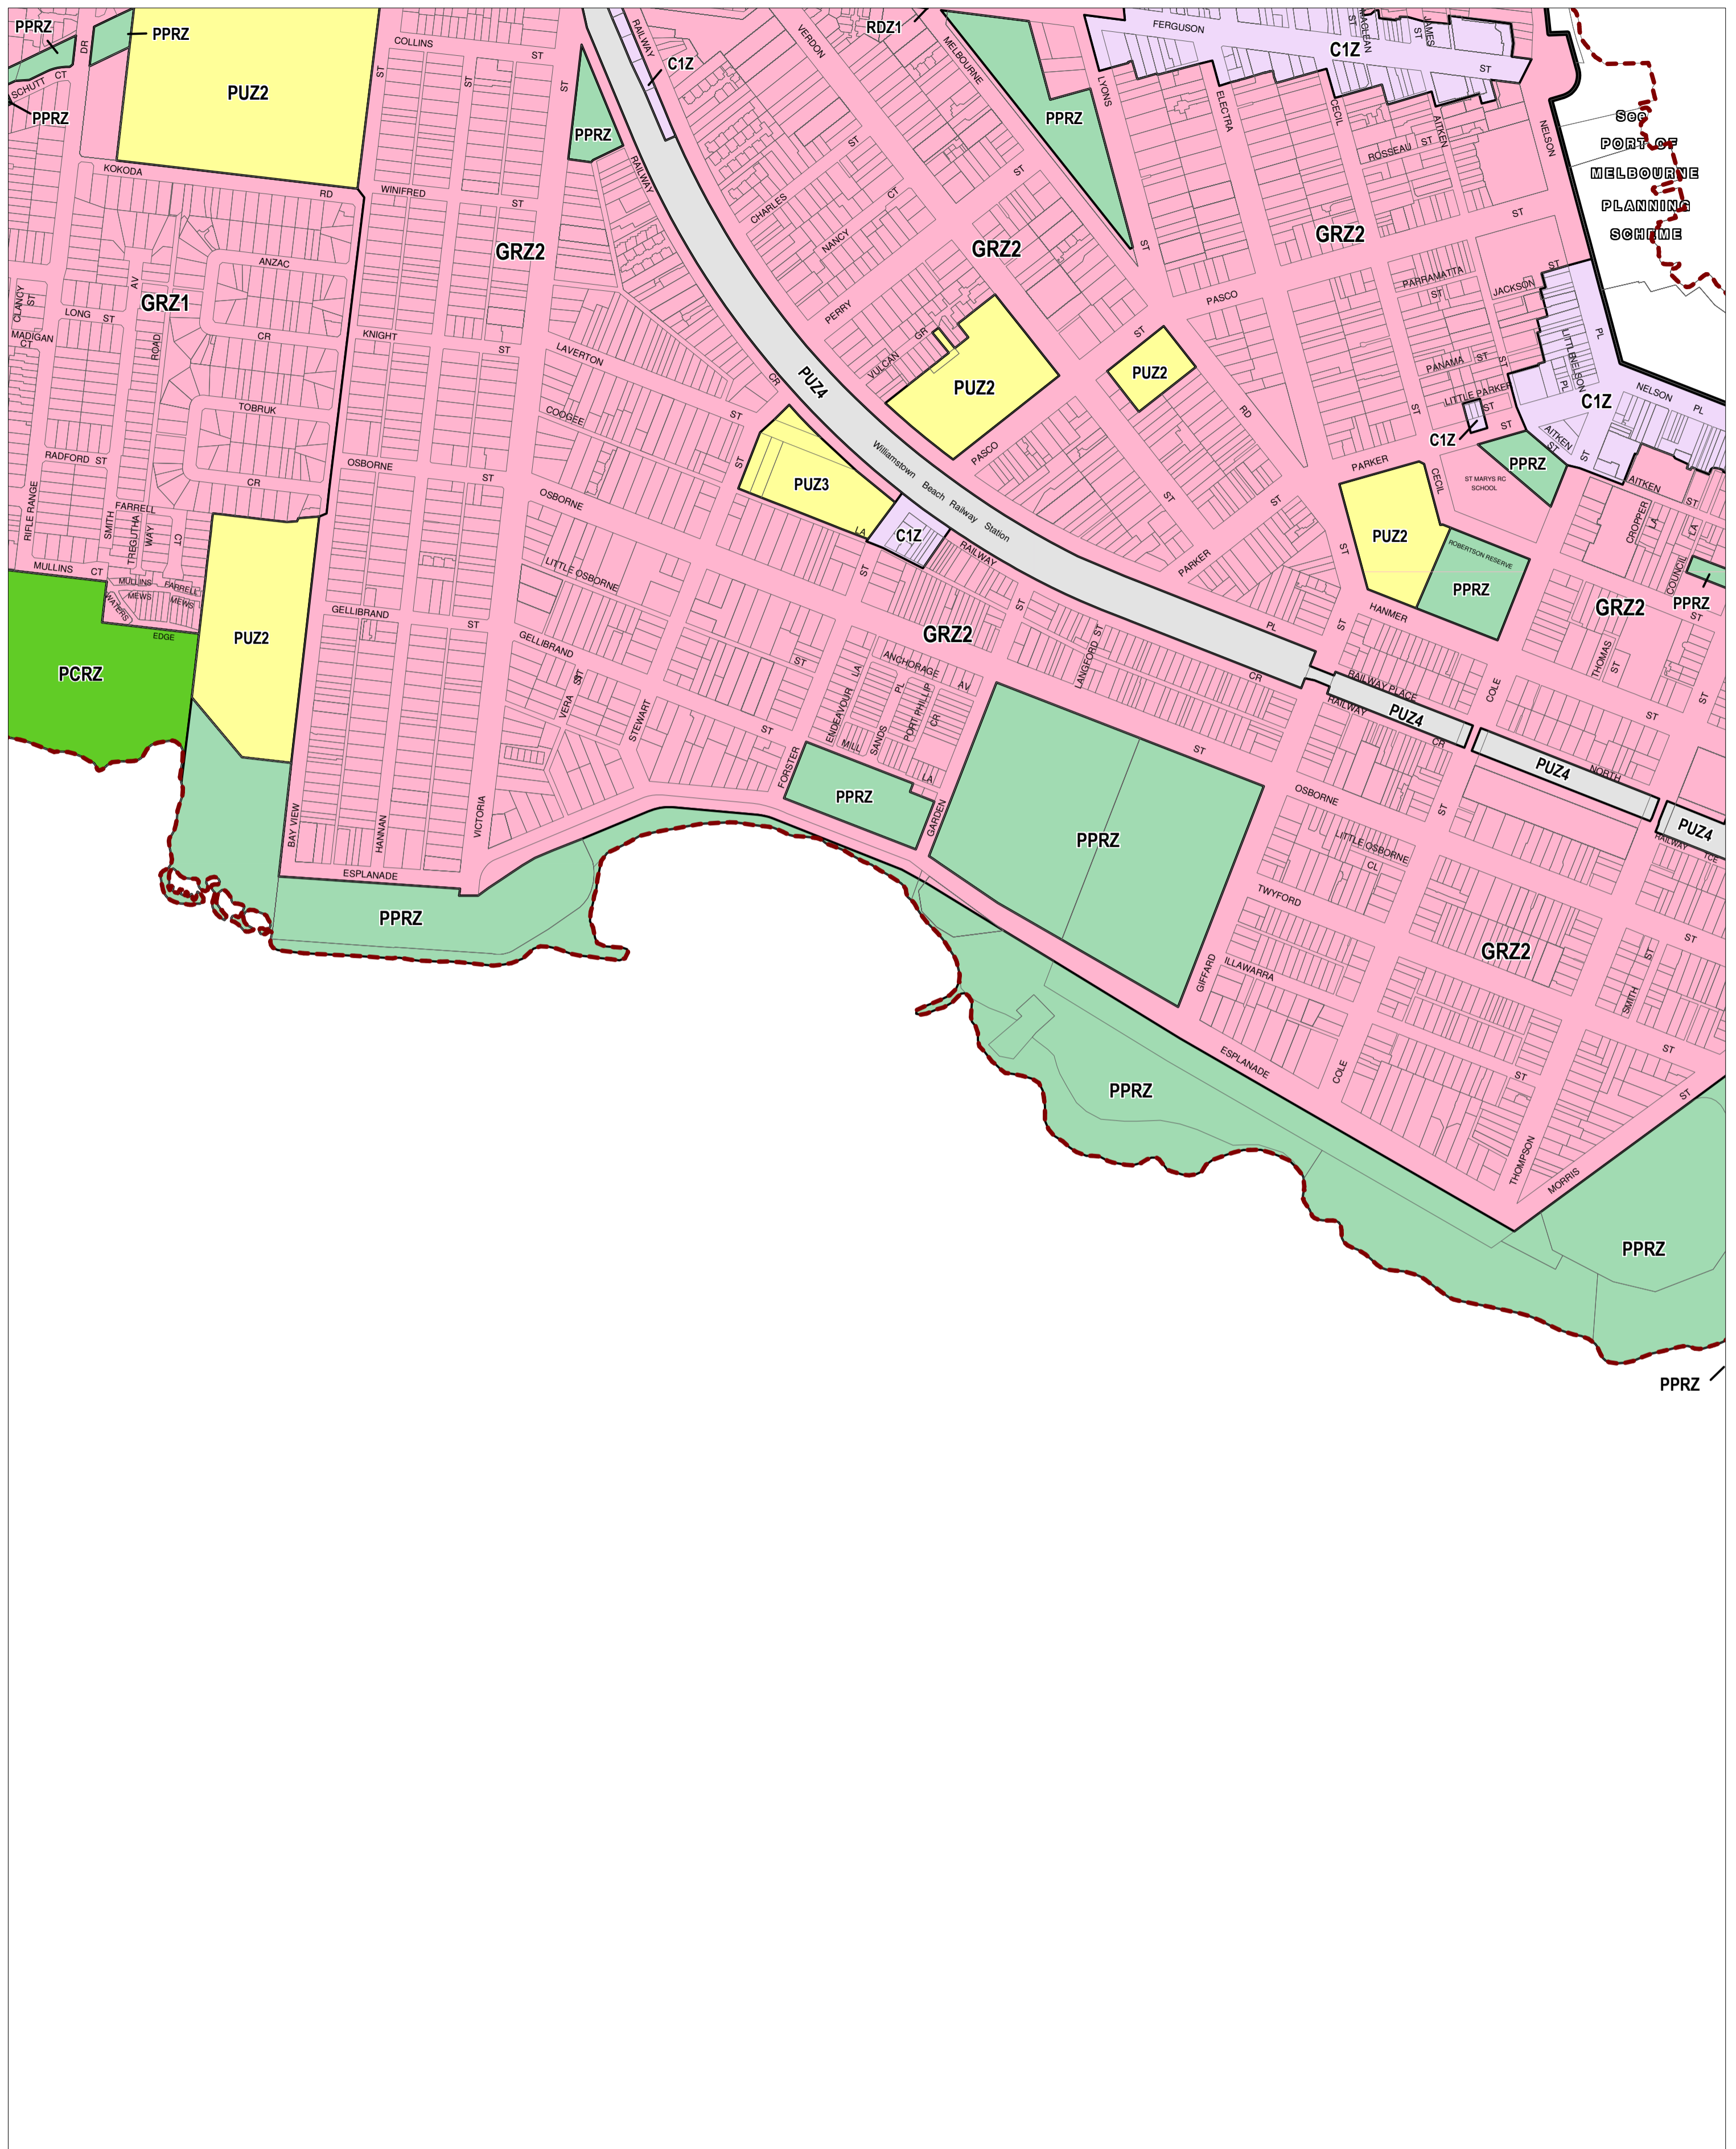

HOBSONS BAY PLANNING SCHEME - LOCAL PROVISION

Commercial	Public Land	Residential
C1Z Commercial 1 Zone	PPRZ Public Park And Recreation Zone	GRZ2 General Residential Zone - Schedule 2
	PCRZ Public Conservation And Resource Zone	
	PUZ2 Public Use Zone - Education	
	PUZ3 Public Use Zone - Health And Community	
	PUZ4 Public Use Zone - Transport	
	RDZ1 Road Zone - Category 1	
		GRZ1 General Residential Zone - Schedule 1

Printed: 28/5/2014

AMENDMENT GC9