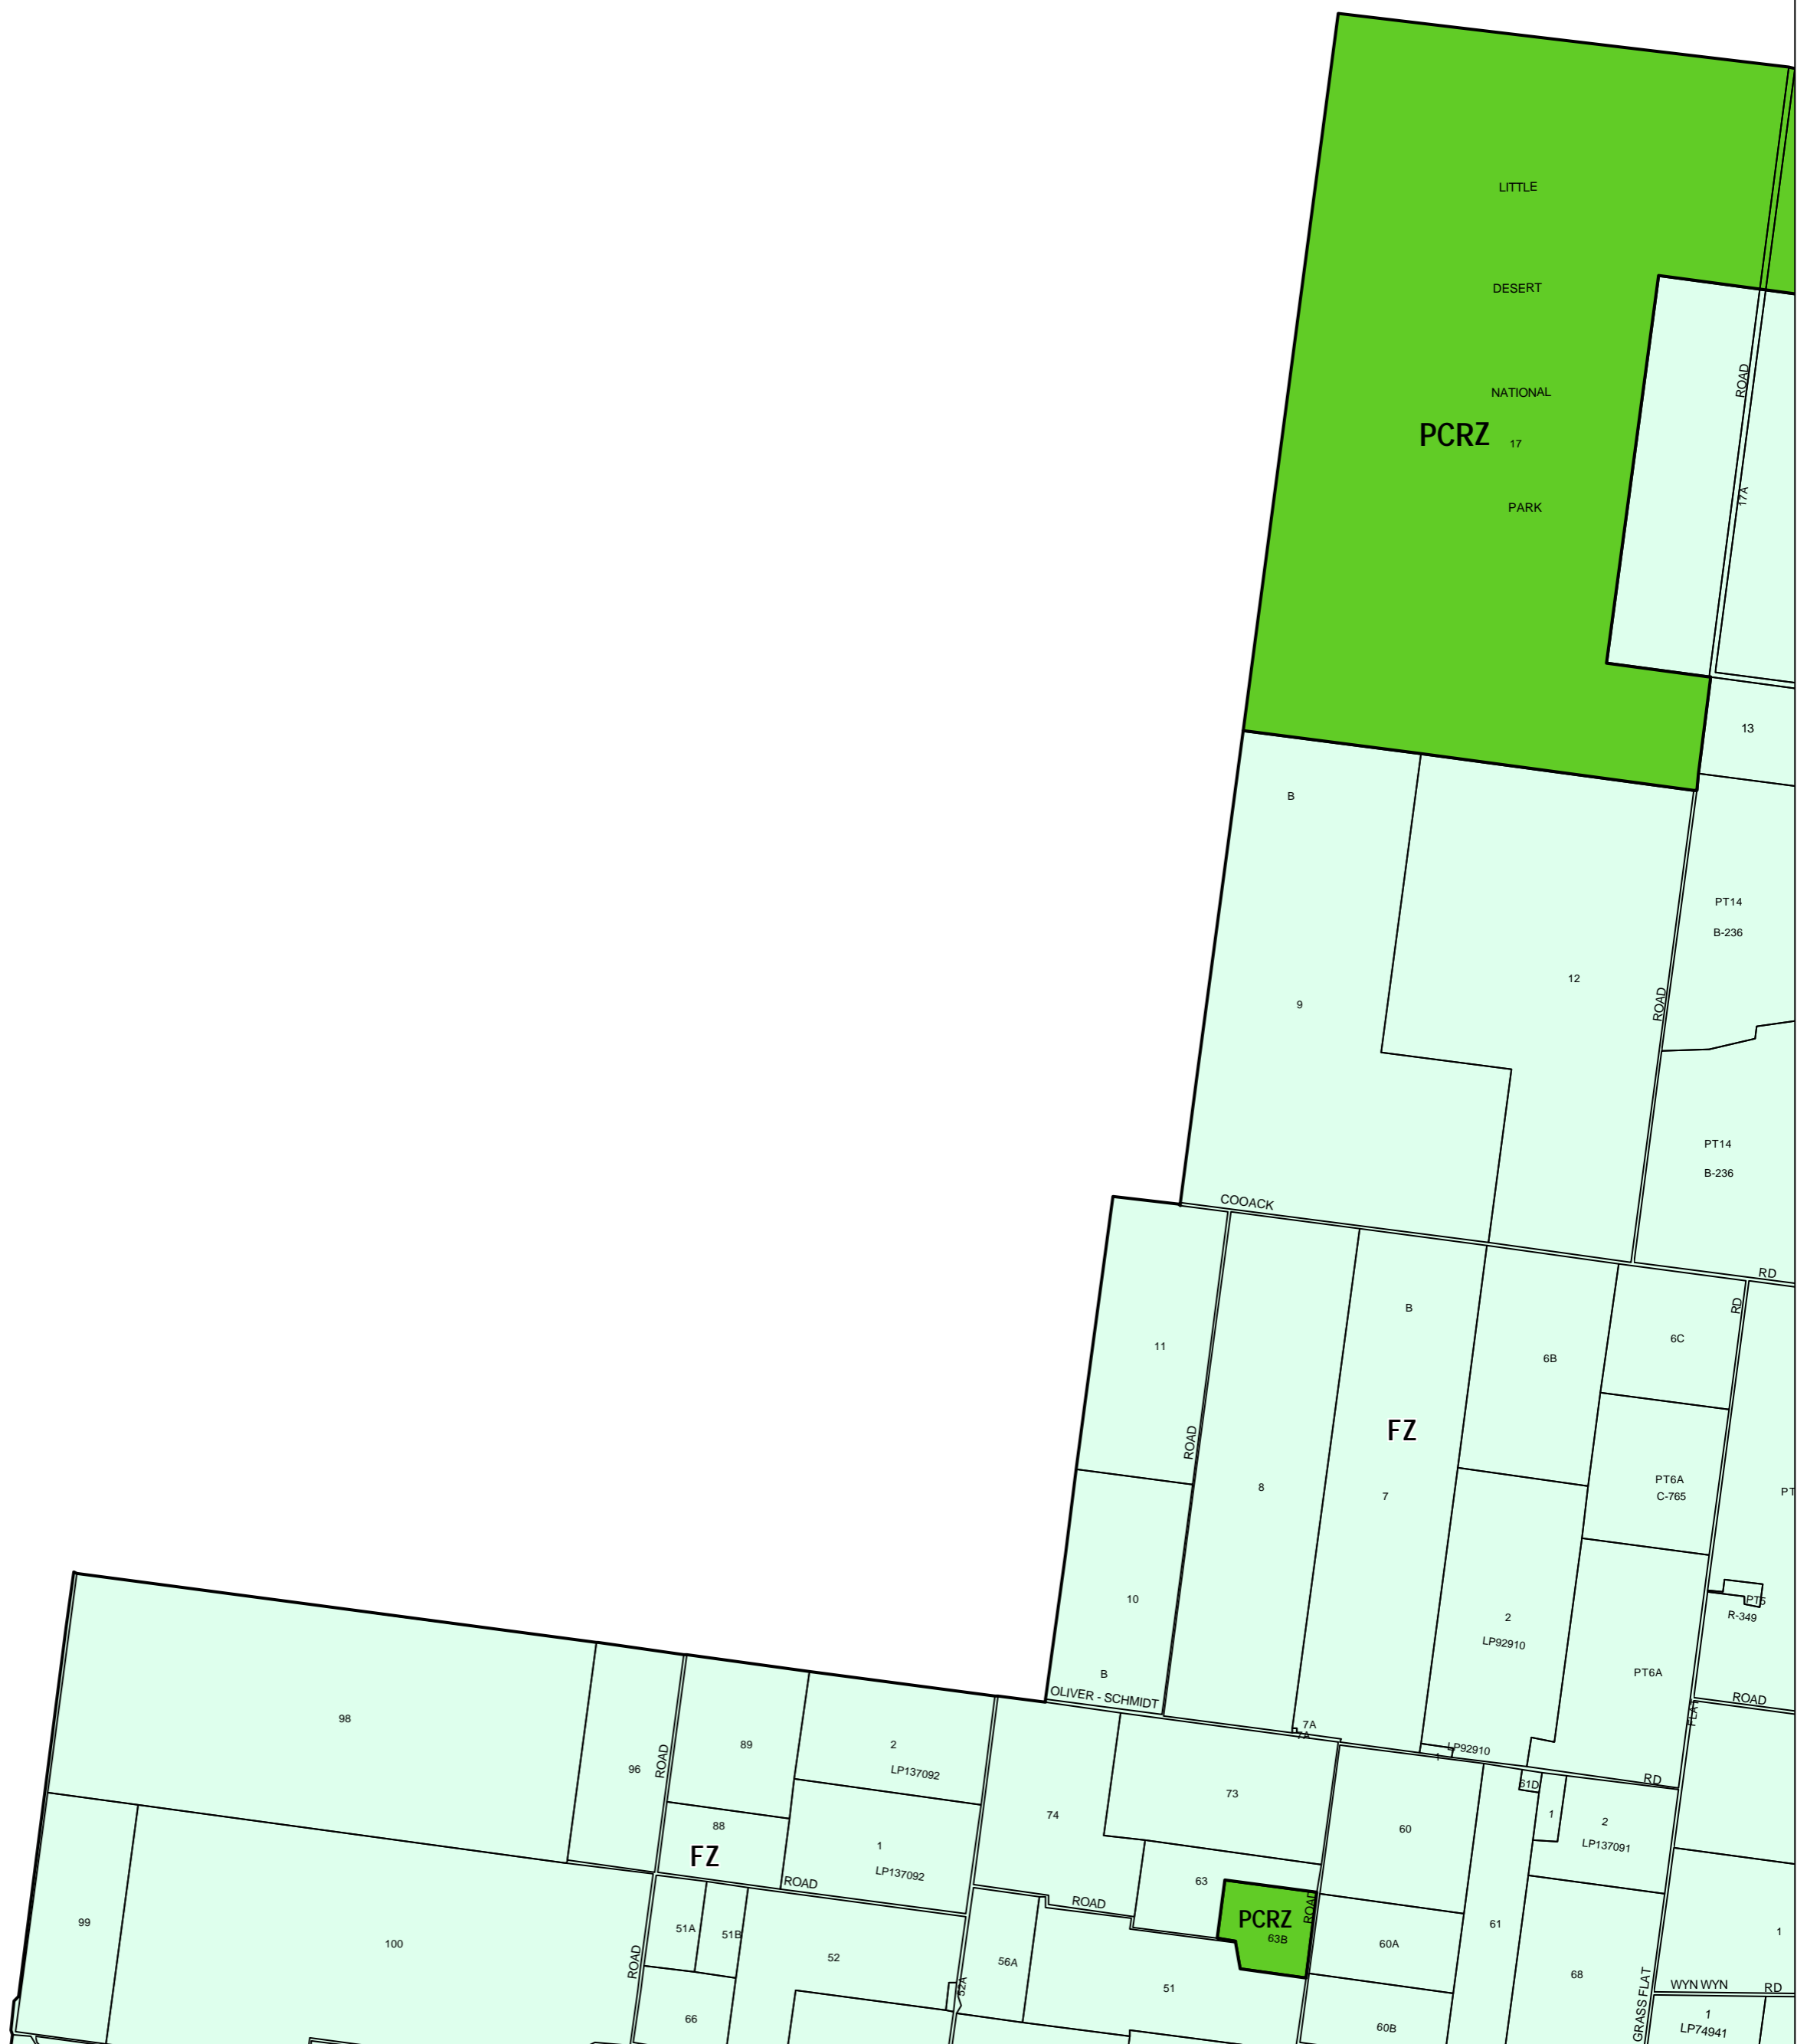

HORSHAM PLANNING SCHEME - LOCAL PROVISION

Public Land
PCRZ Public Conservation And Resource Zone
Rural
FZ Farming Zone

AUSTRALIAN MAP GRID ZONE 54

Printed: 11/7/2007

AMENDMENT C40