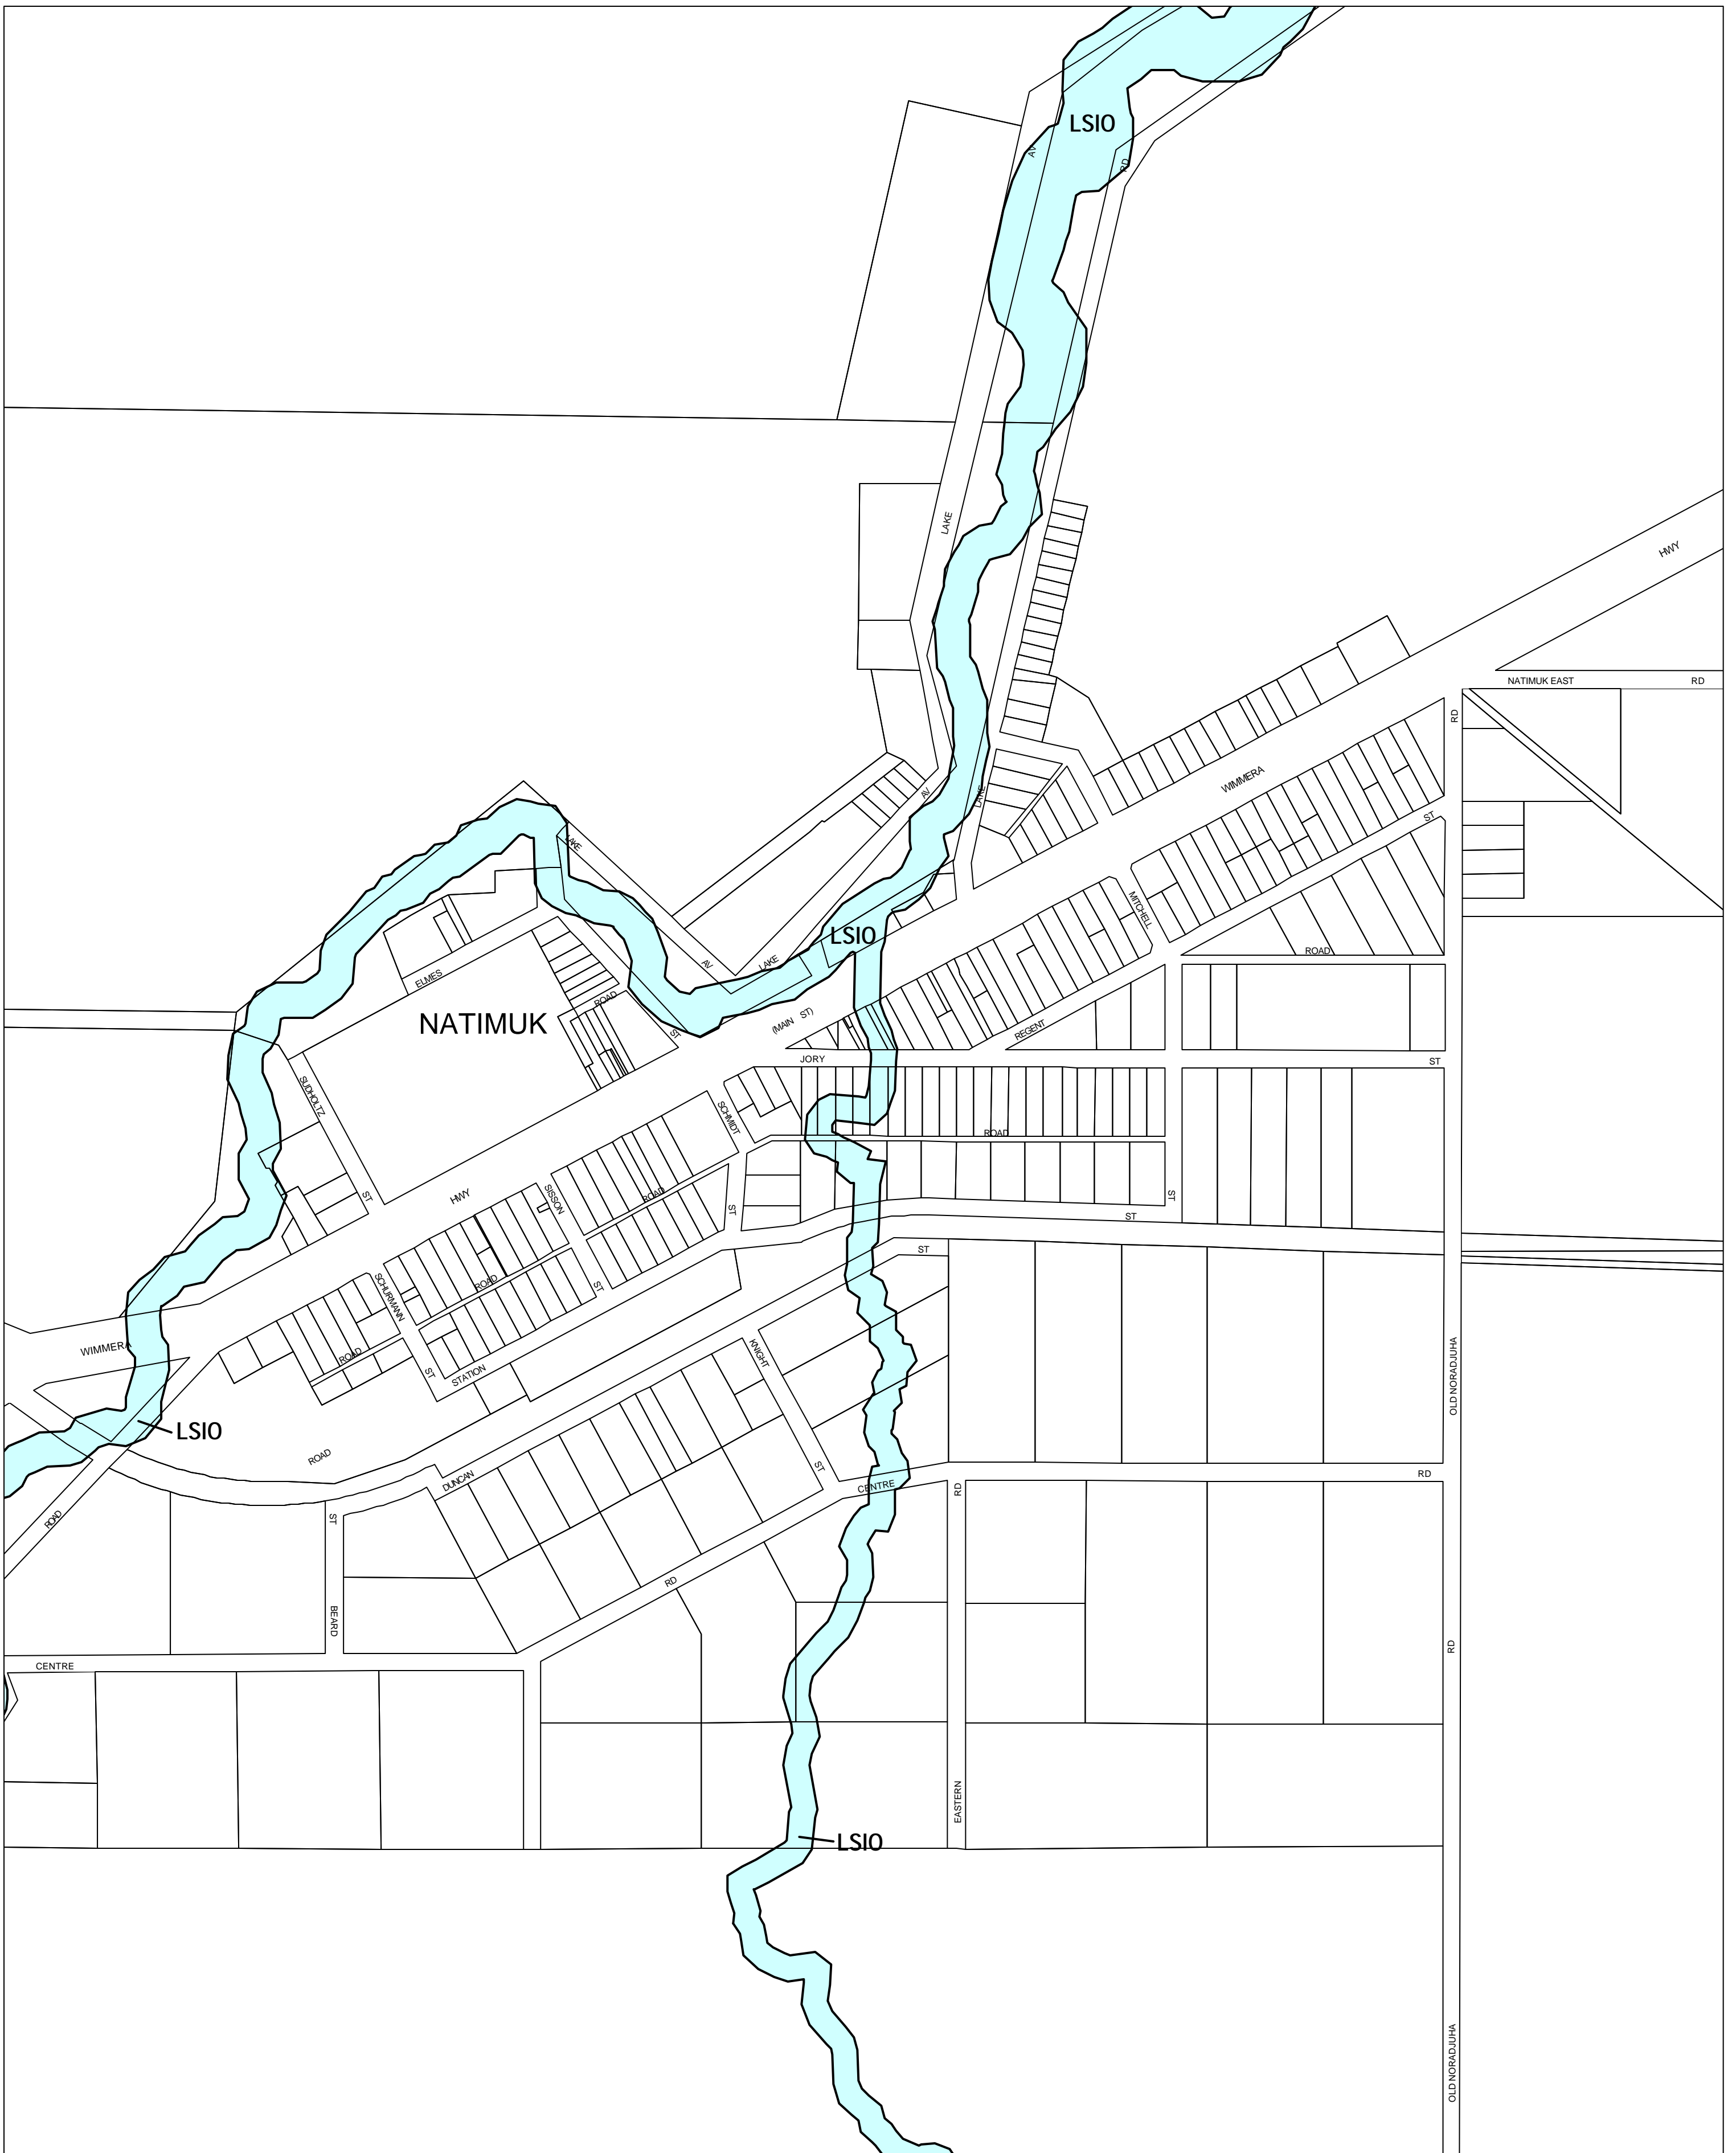

HORSHAM PLANNING SCHEME - LOCAL PROVISION

Overlays

LSIO Land Subject To Inundation Overlay

AUSTRALIAN MAP GRID ZONE 54

Printed: 6/12/2006

AMENDMENT C22