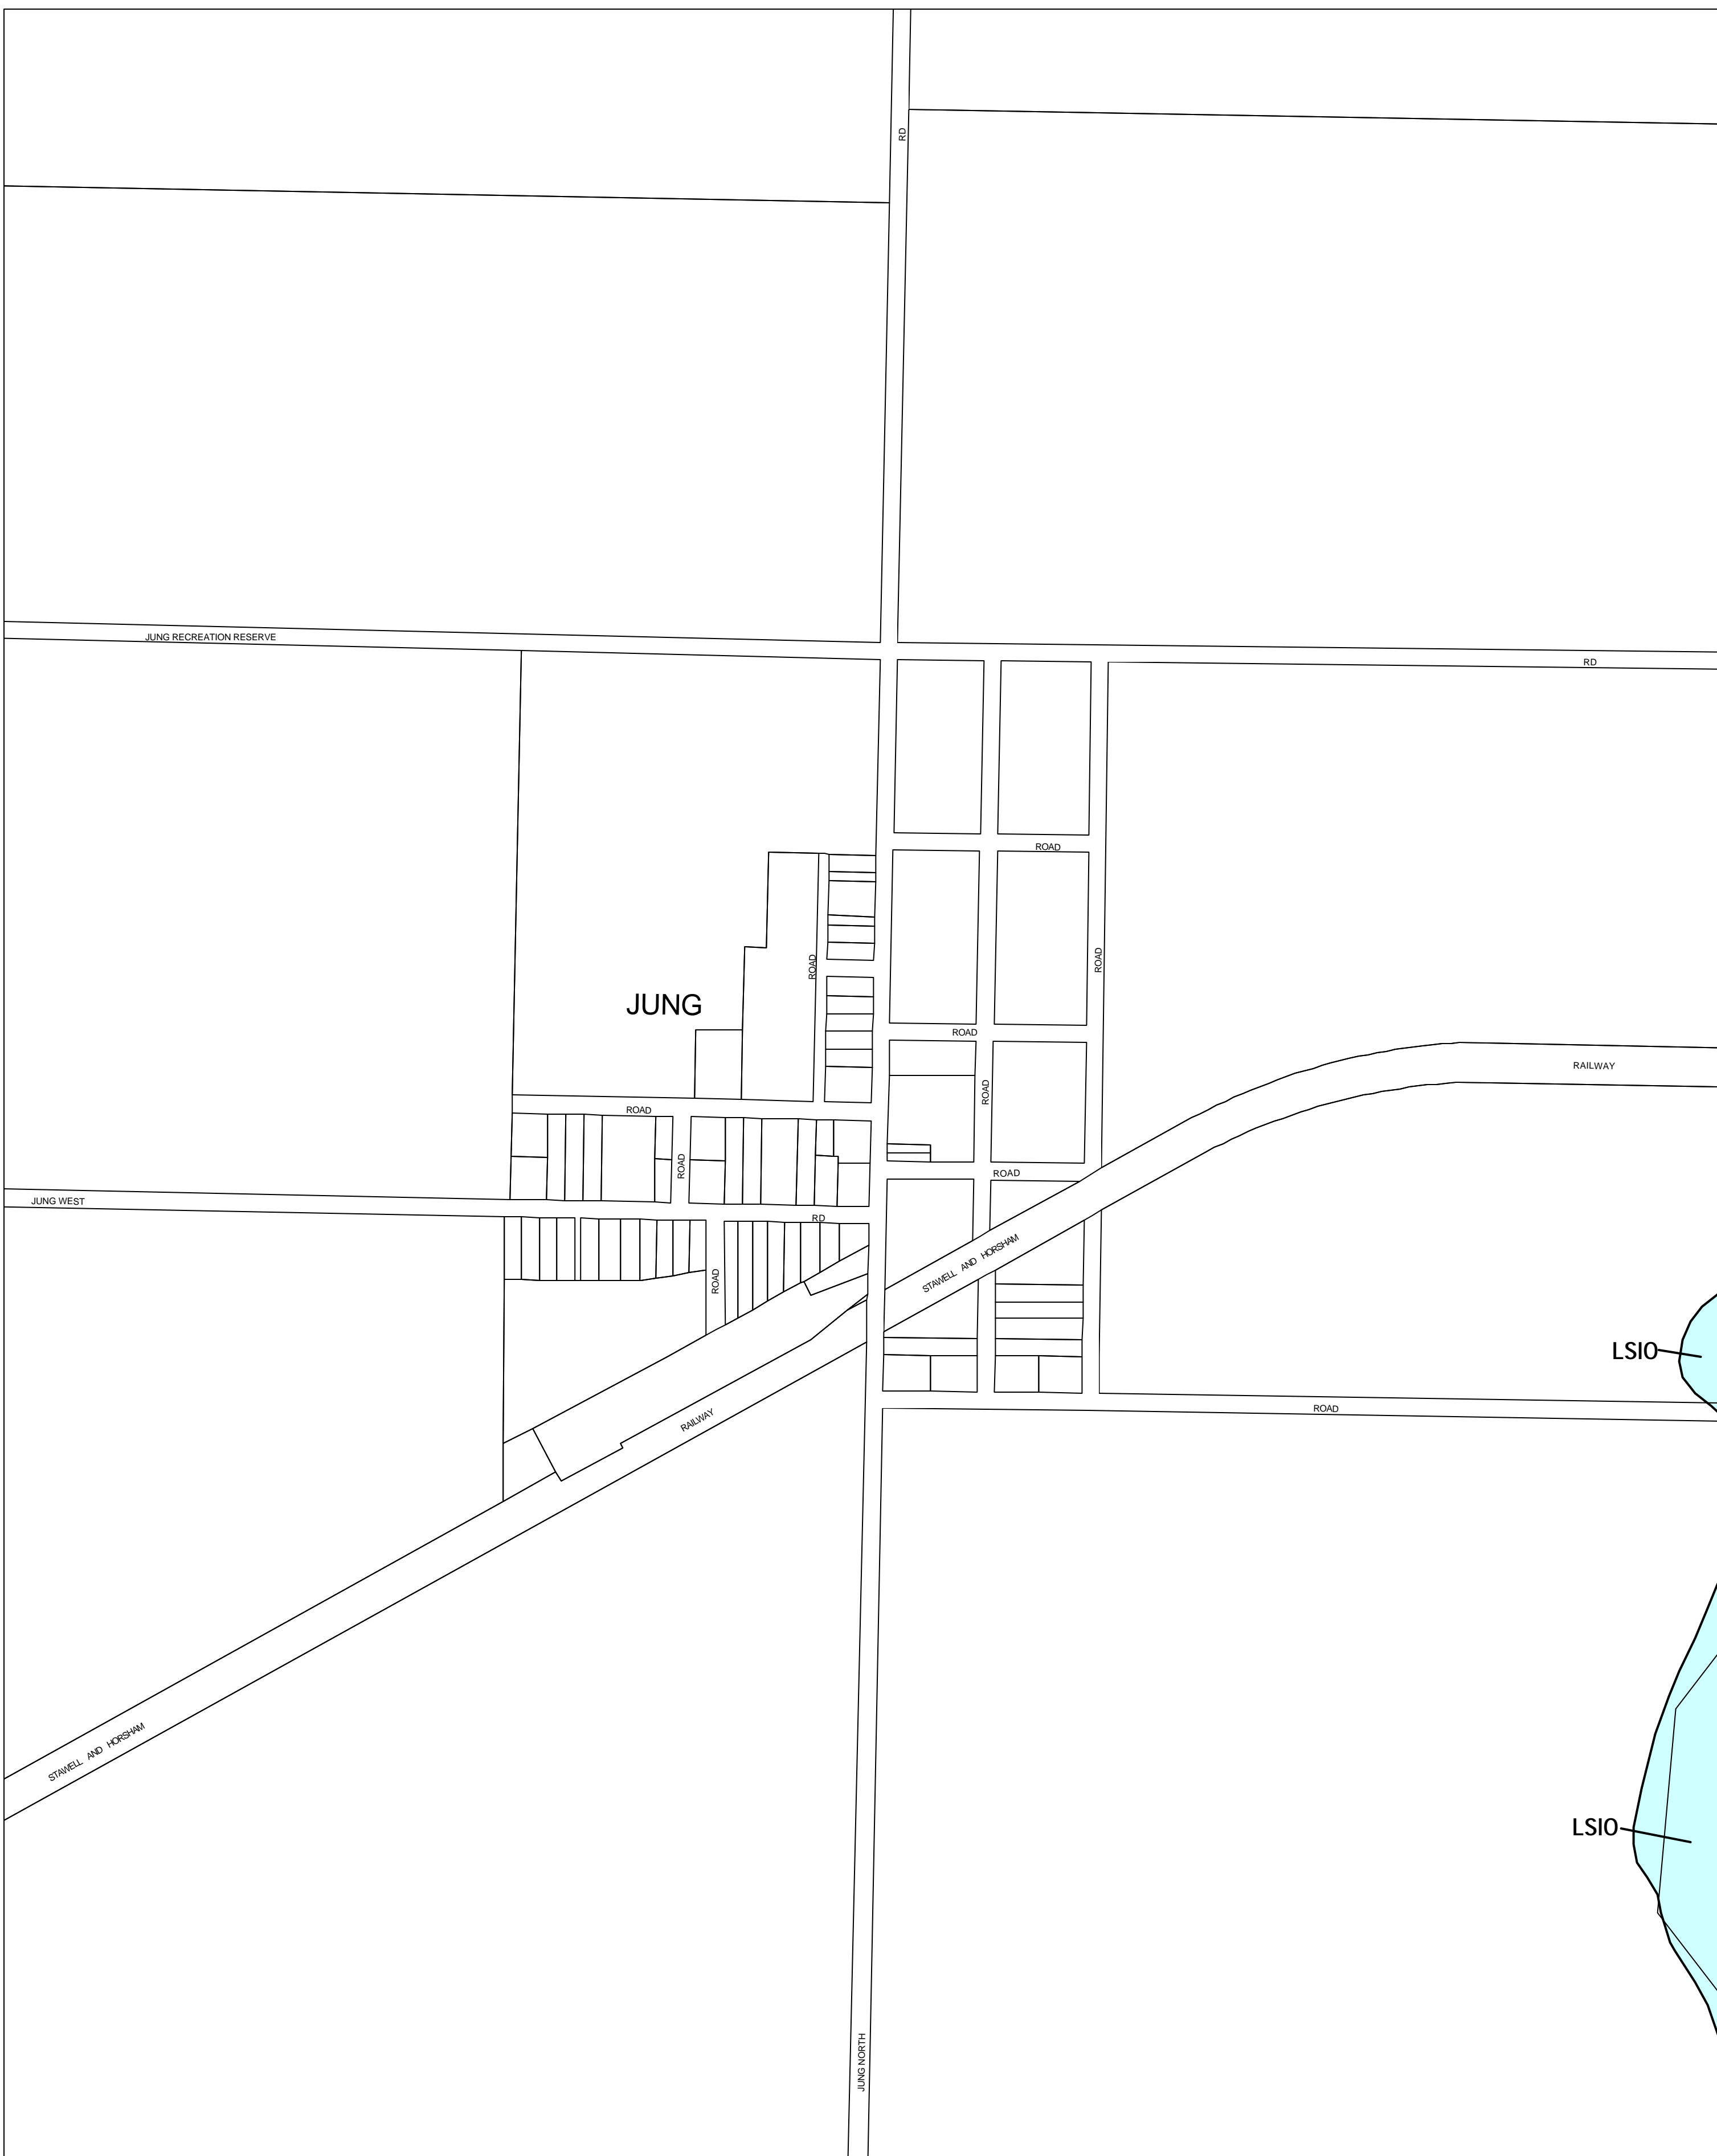

HORSHAM PLANNING SCHEME - LOCAL PROVISION

Overlays	
	Land Subject To Inundation Overlay

AUSTRALIAN MAP GRID ZONE 54

Printed: 6/12/2006

AMENDMENT C22