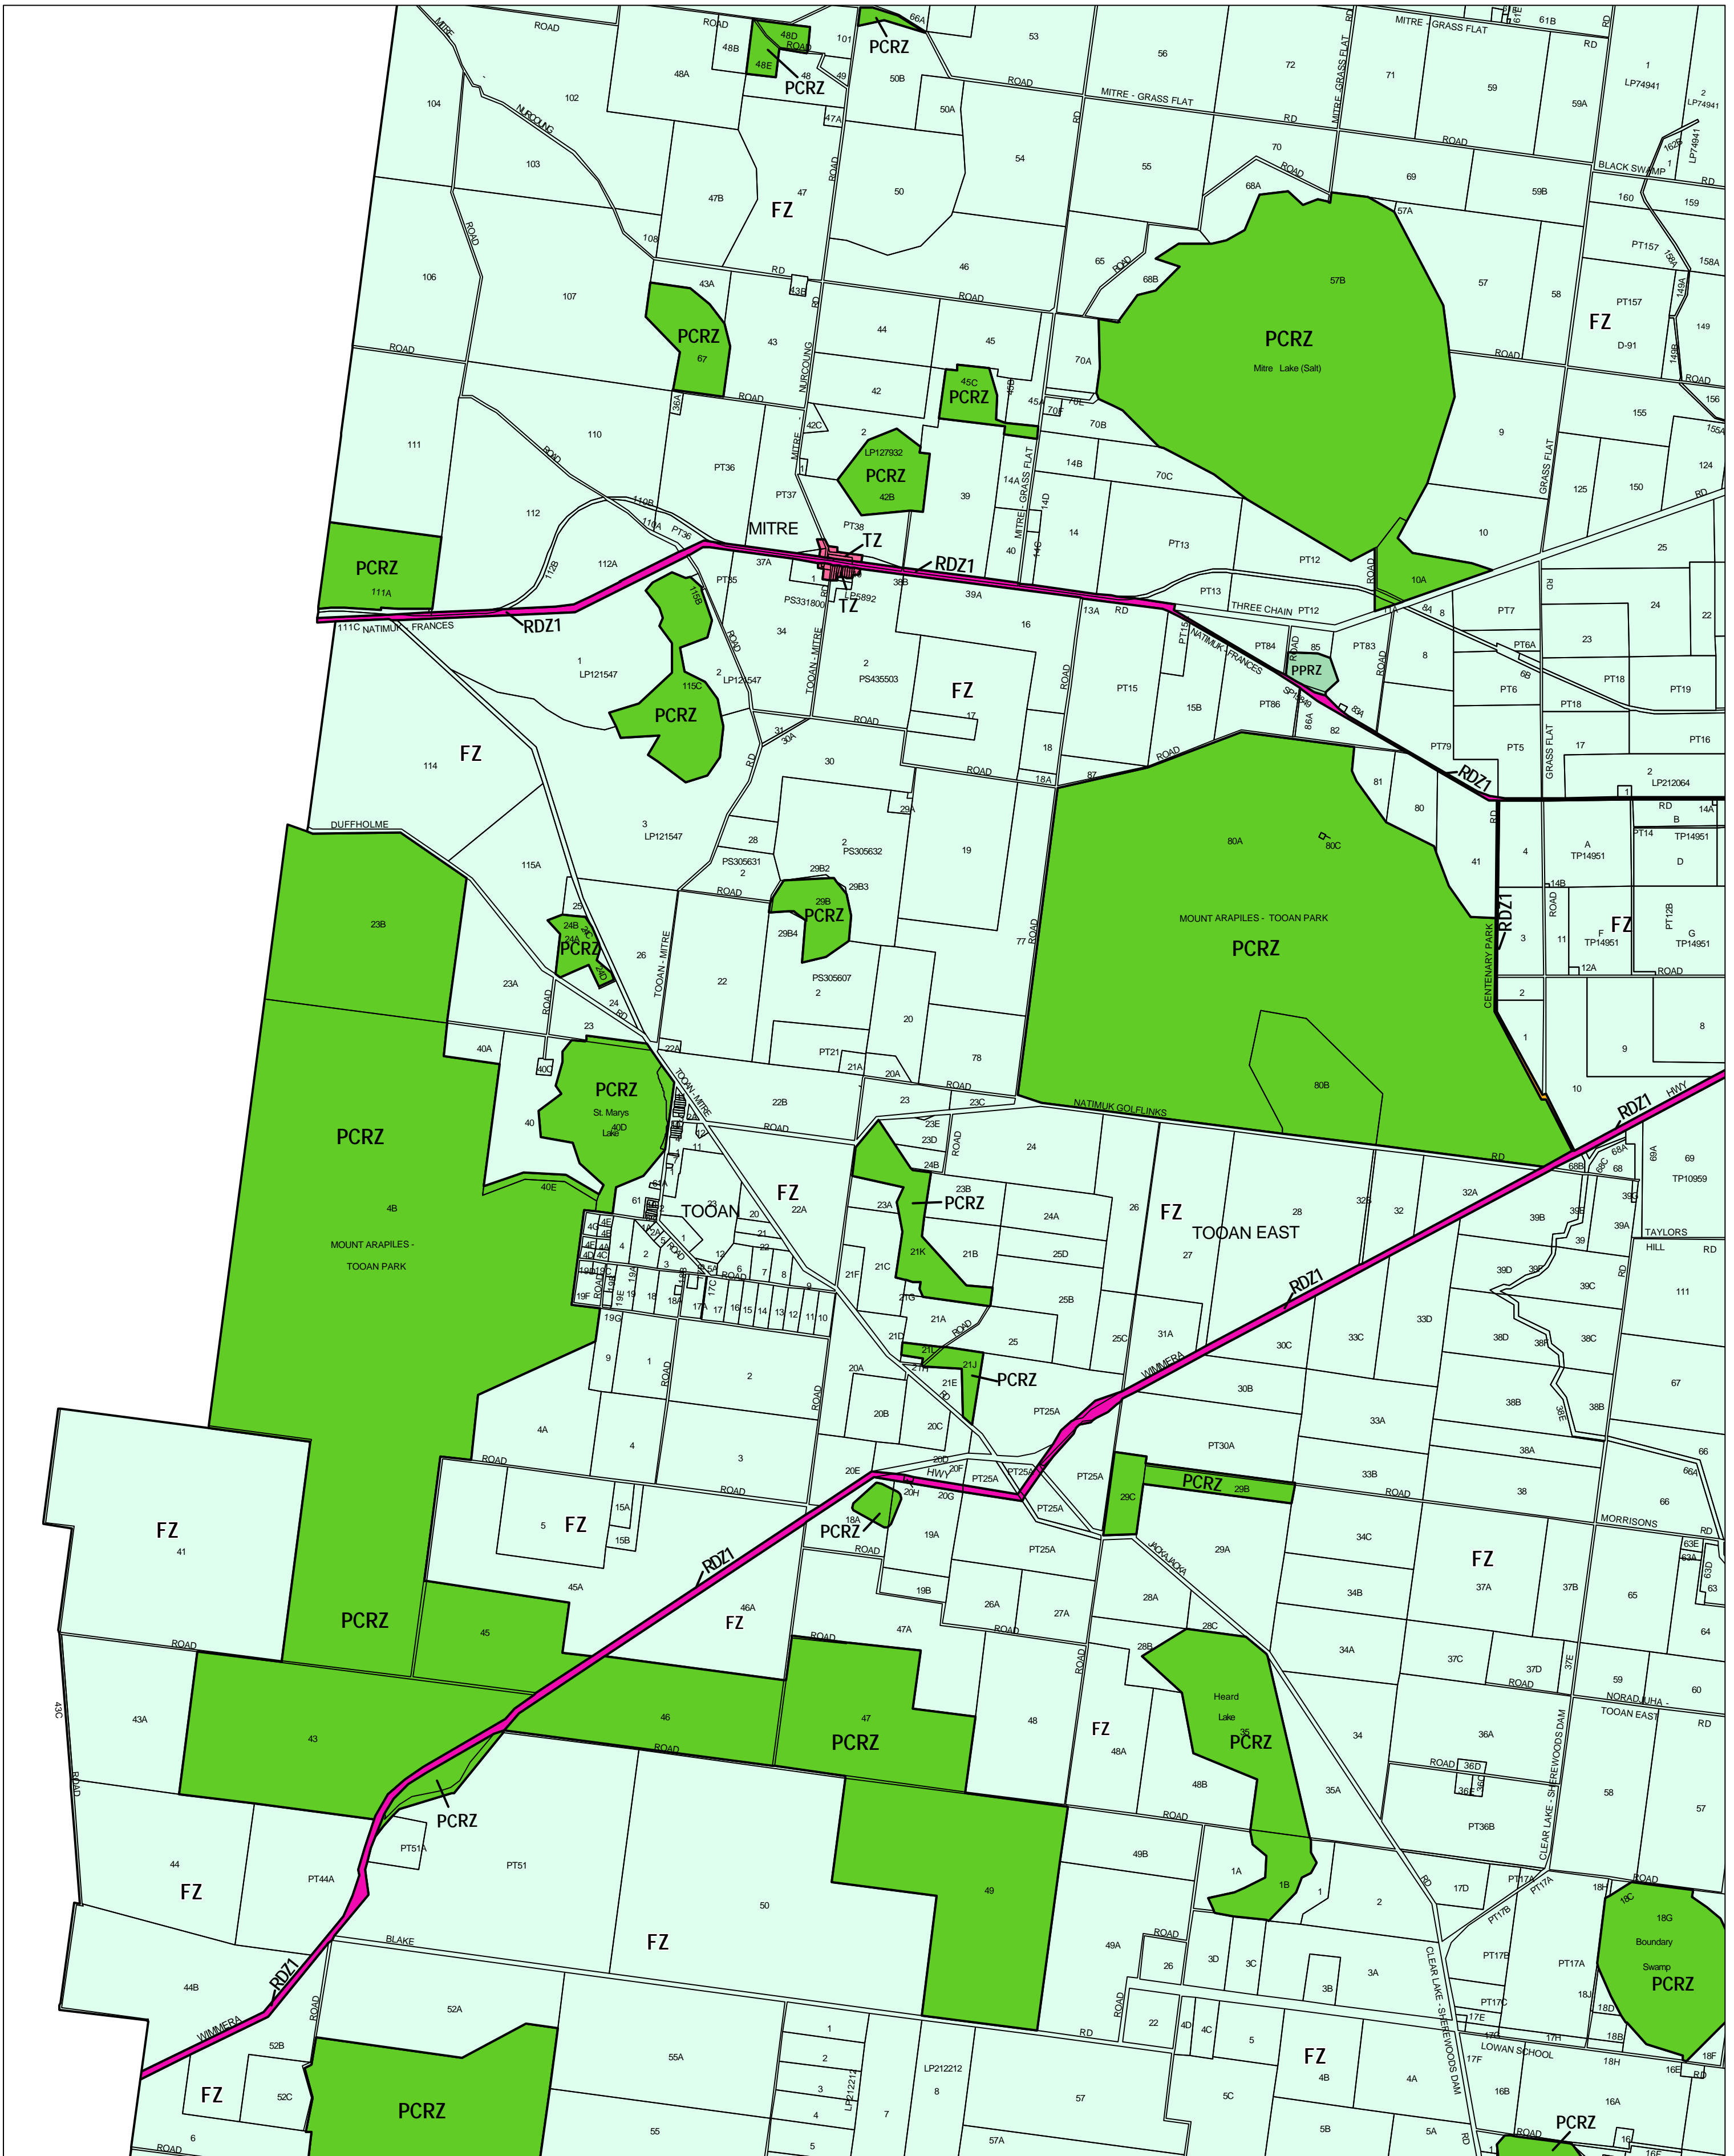

HORSHAM PLANNING SCHEME - LOCAL PROVISION

Public Land	Public Conservation And Resource Zone
PPRZ	Public Park And Recreation Zone
RDZ1	Road Zone - Category 1
RDZ2	Road Zone - Category 2
Residential	Township Zone
Rural	Farming Zone

AUSTRALIAN MAP GRID ZONE 54

Printed: 12/7/2007

AMENDMENT C40