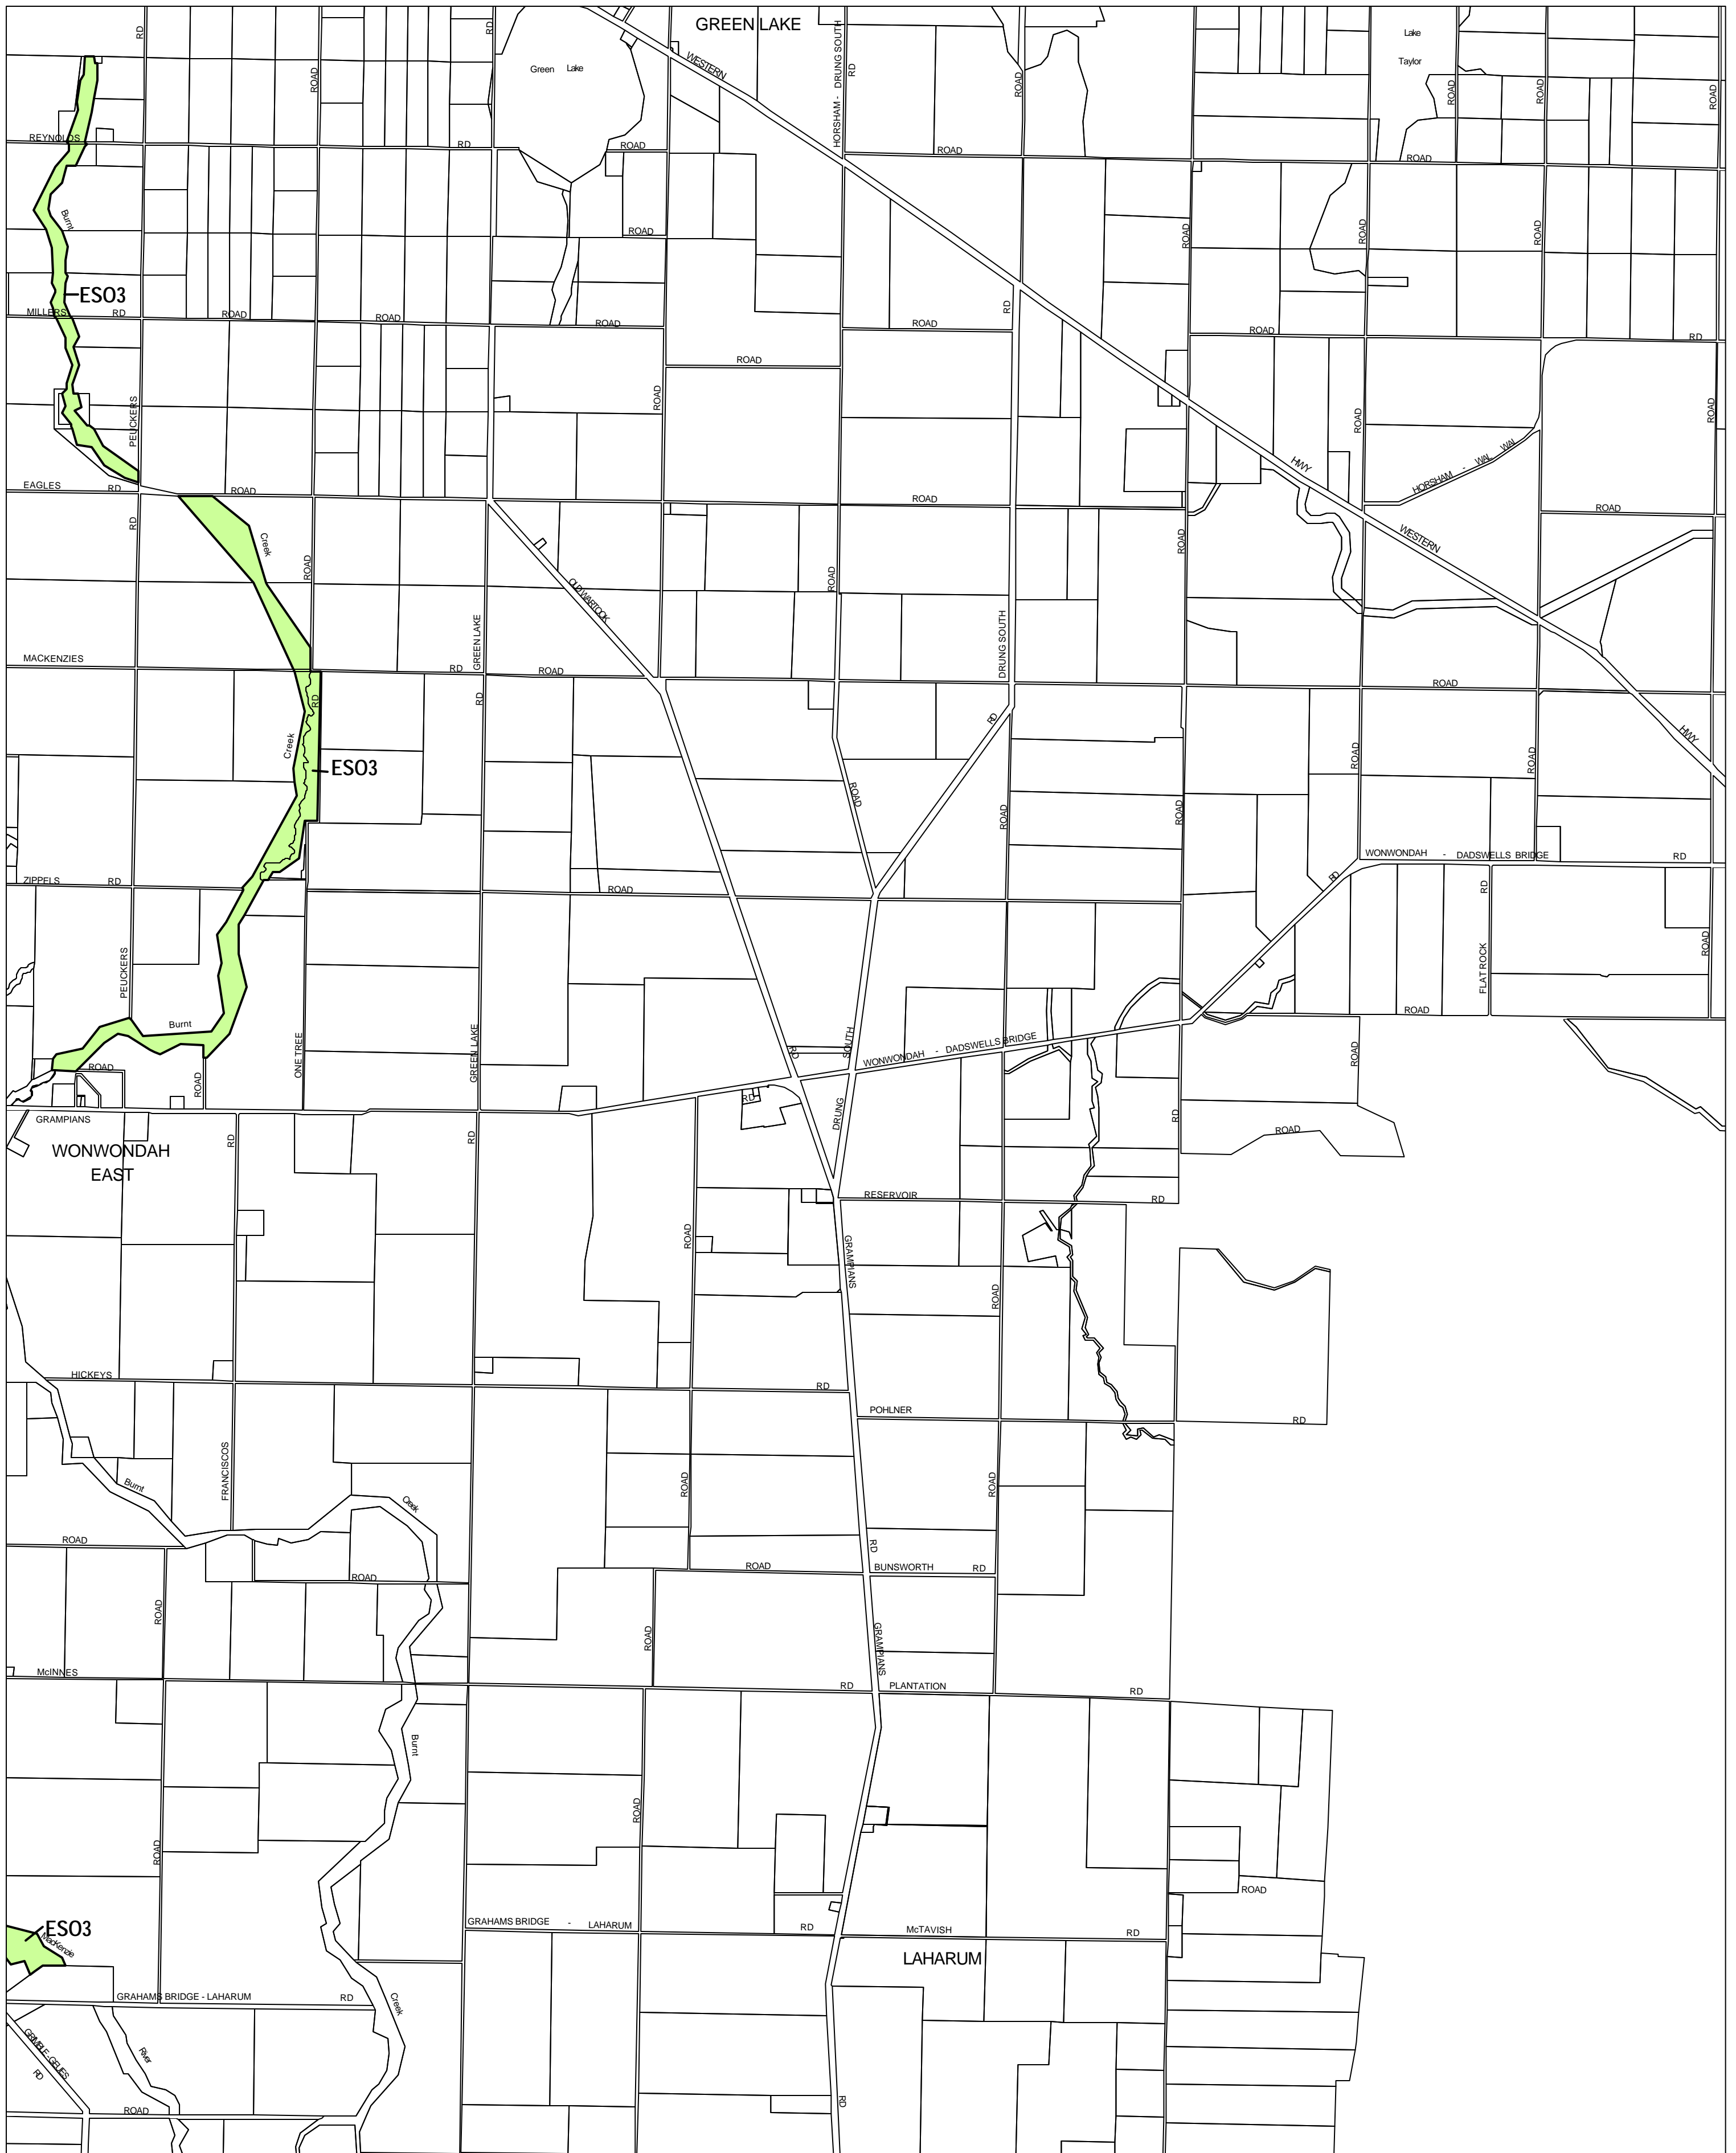

HORSHAM PLANNING SCHEME - LOCAL PROVISION

Overlays	
	Environmental Significance Overlay - Schedule 3

AUSTRALIAN MAP GRID ZONE 54

Printed: 19/6/2007

AMENDMENT C18 PART 1