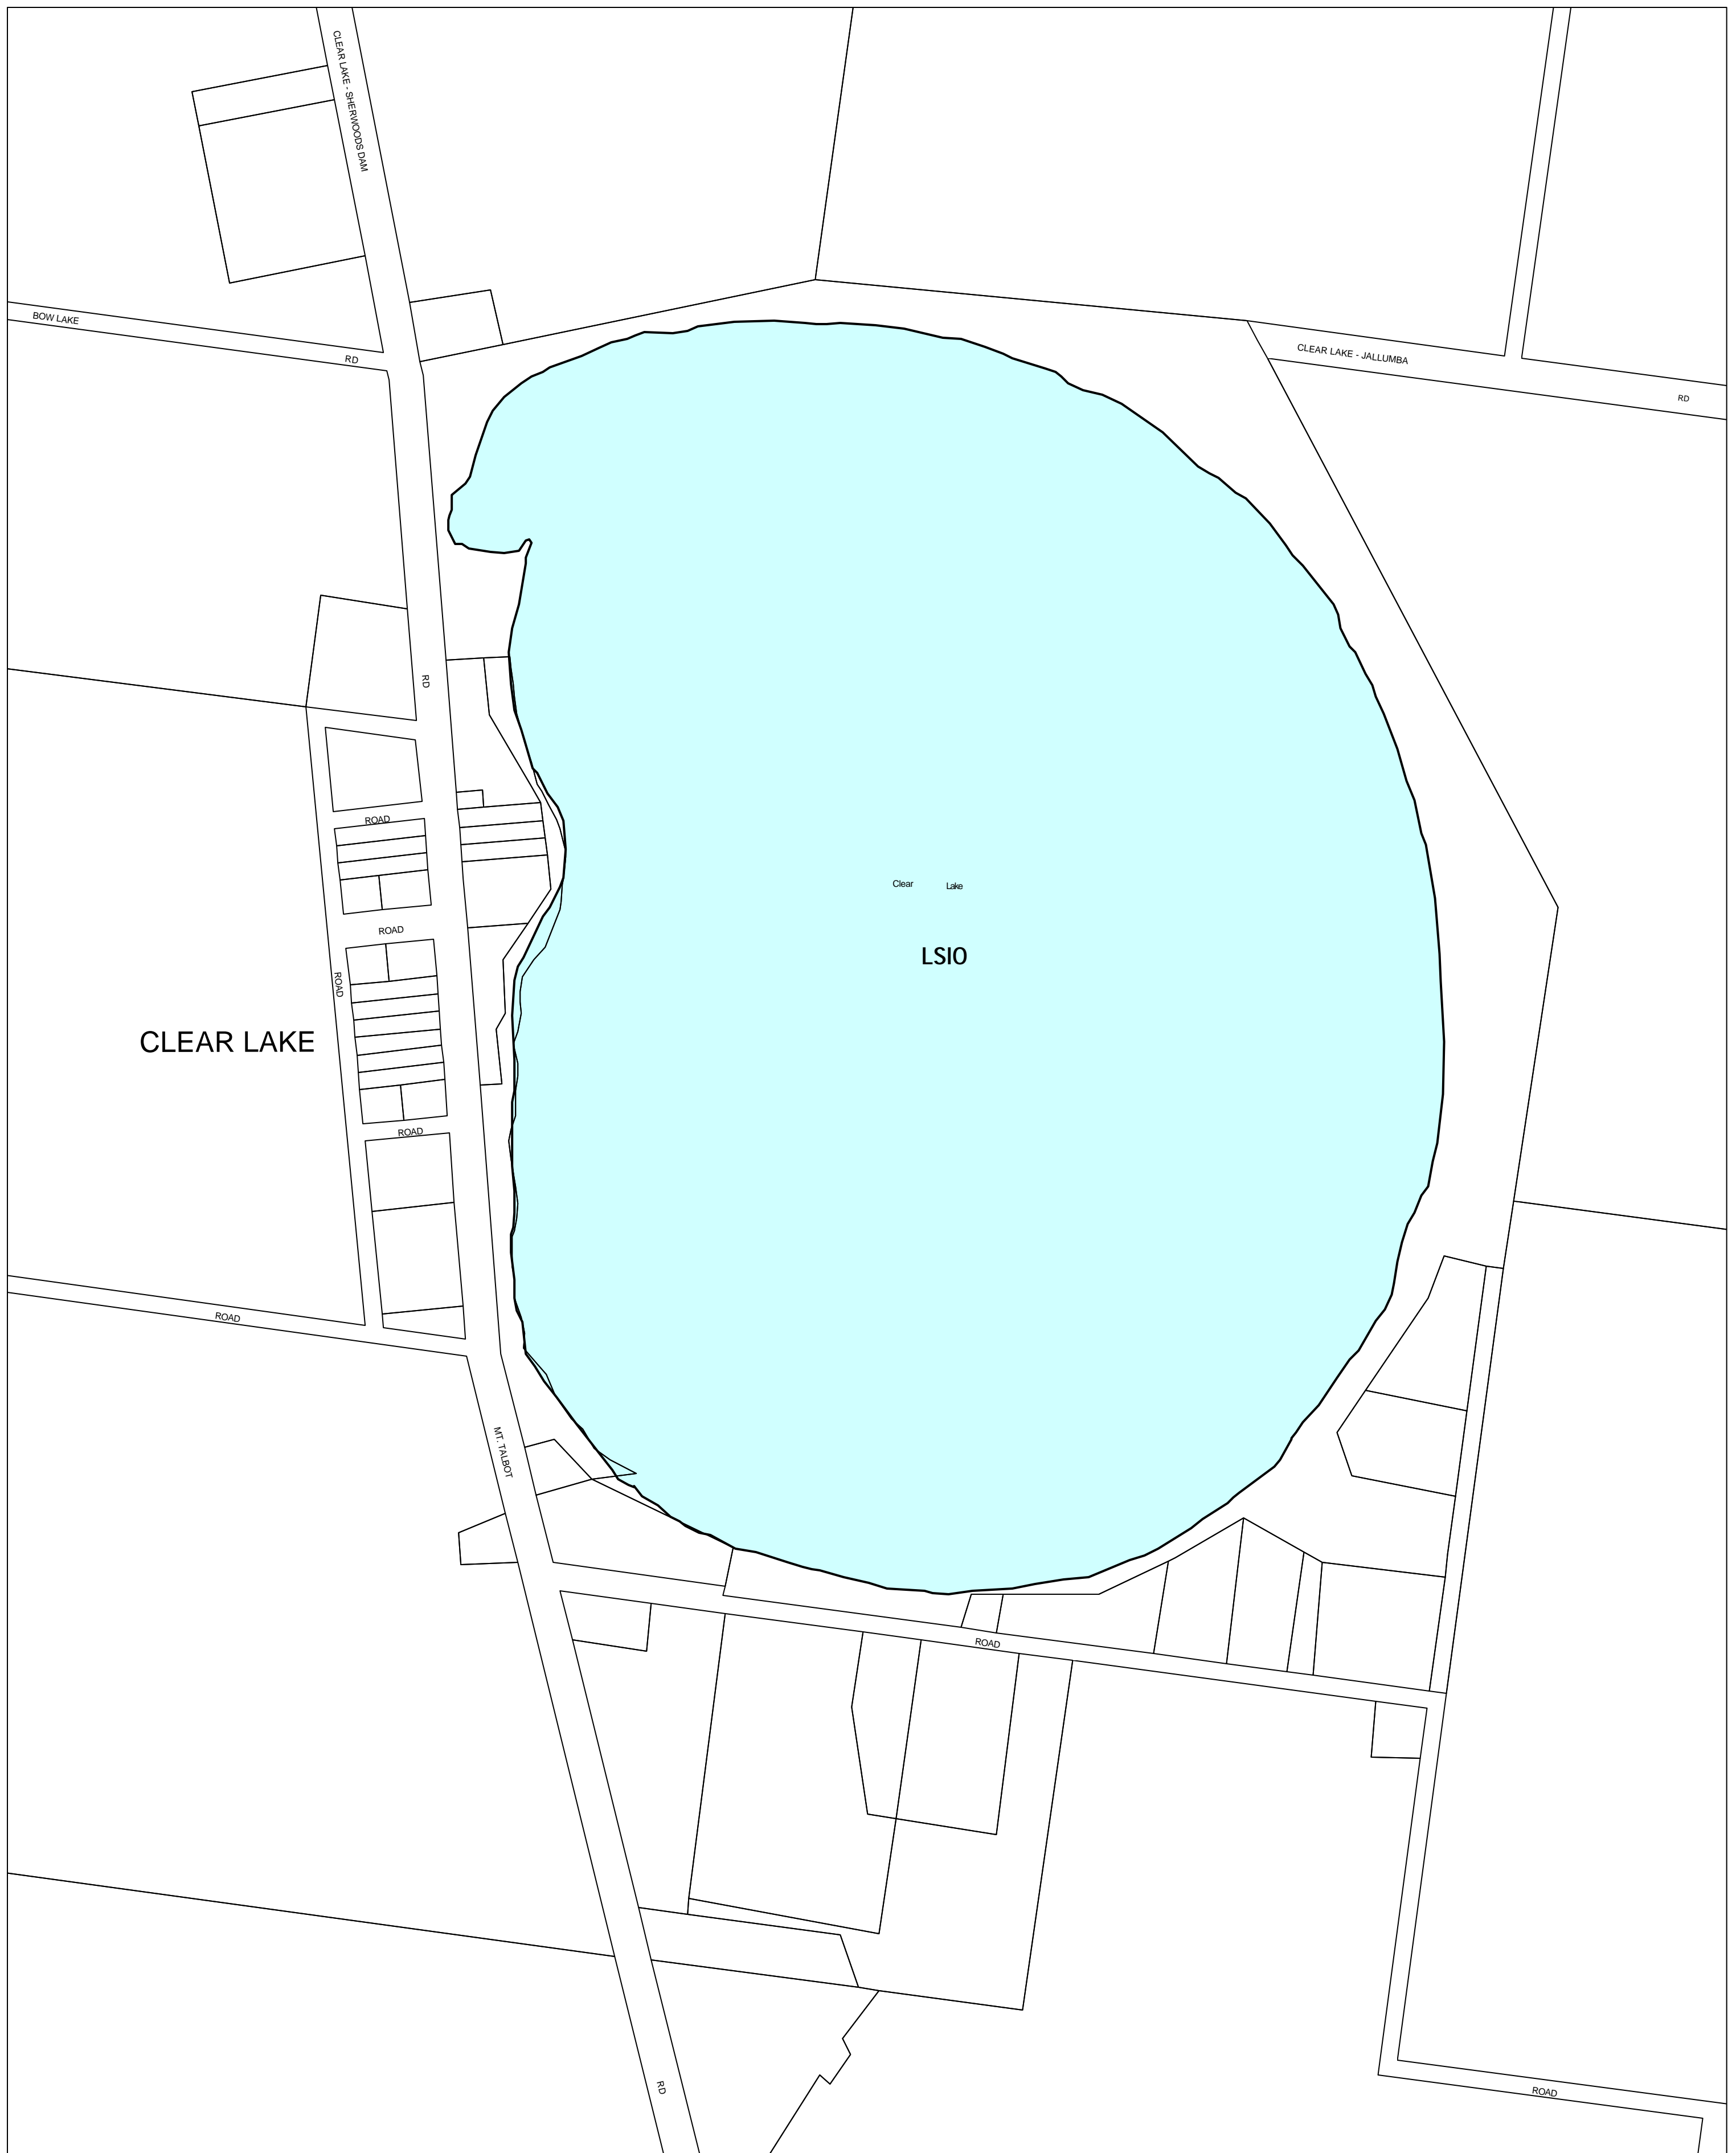

HORSHAM PLANNING SCHEME - LOCAL PROVISION

Overlays	
	Land Subject To Inundation Overlay

AUSTRALIAN MAP GRID ZONE 54

Printed: 6/12/2006

AMENDMENT C22