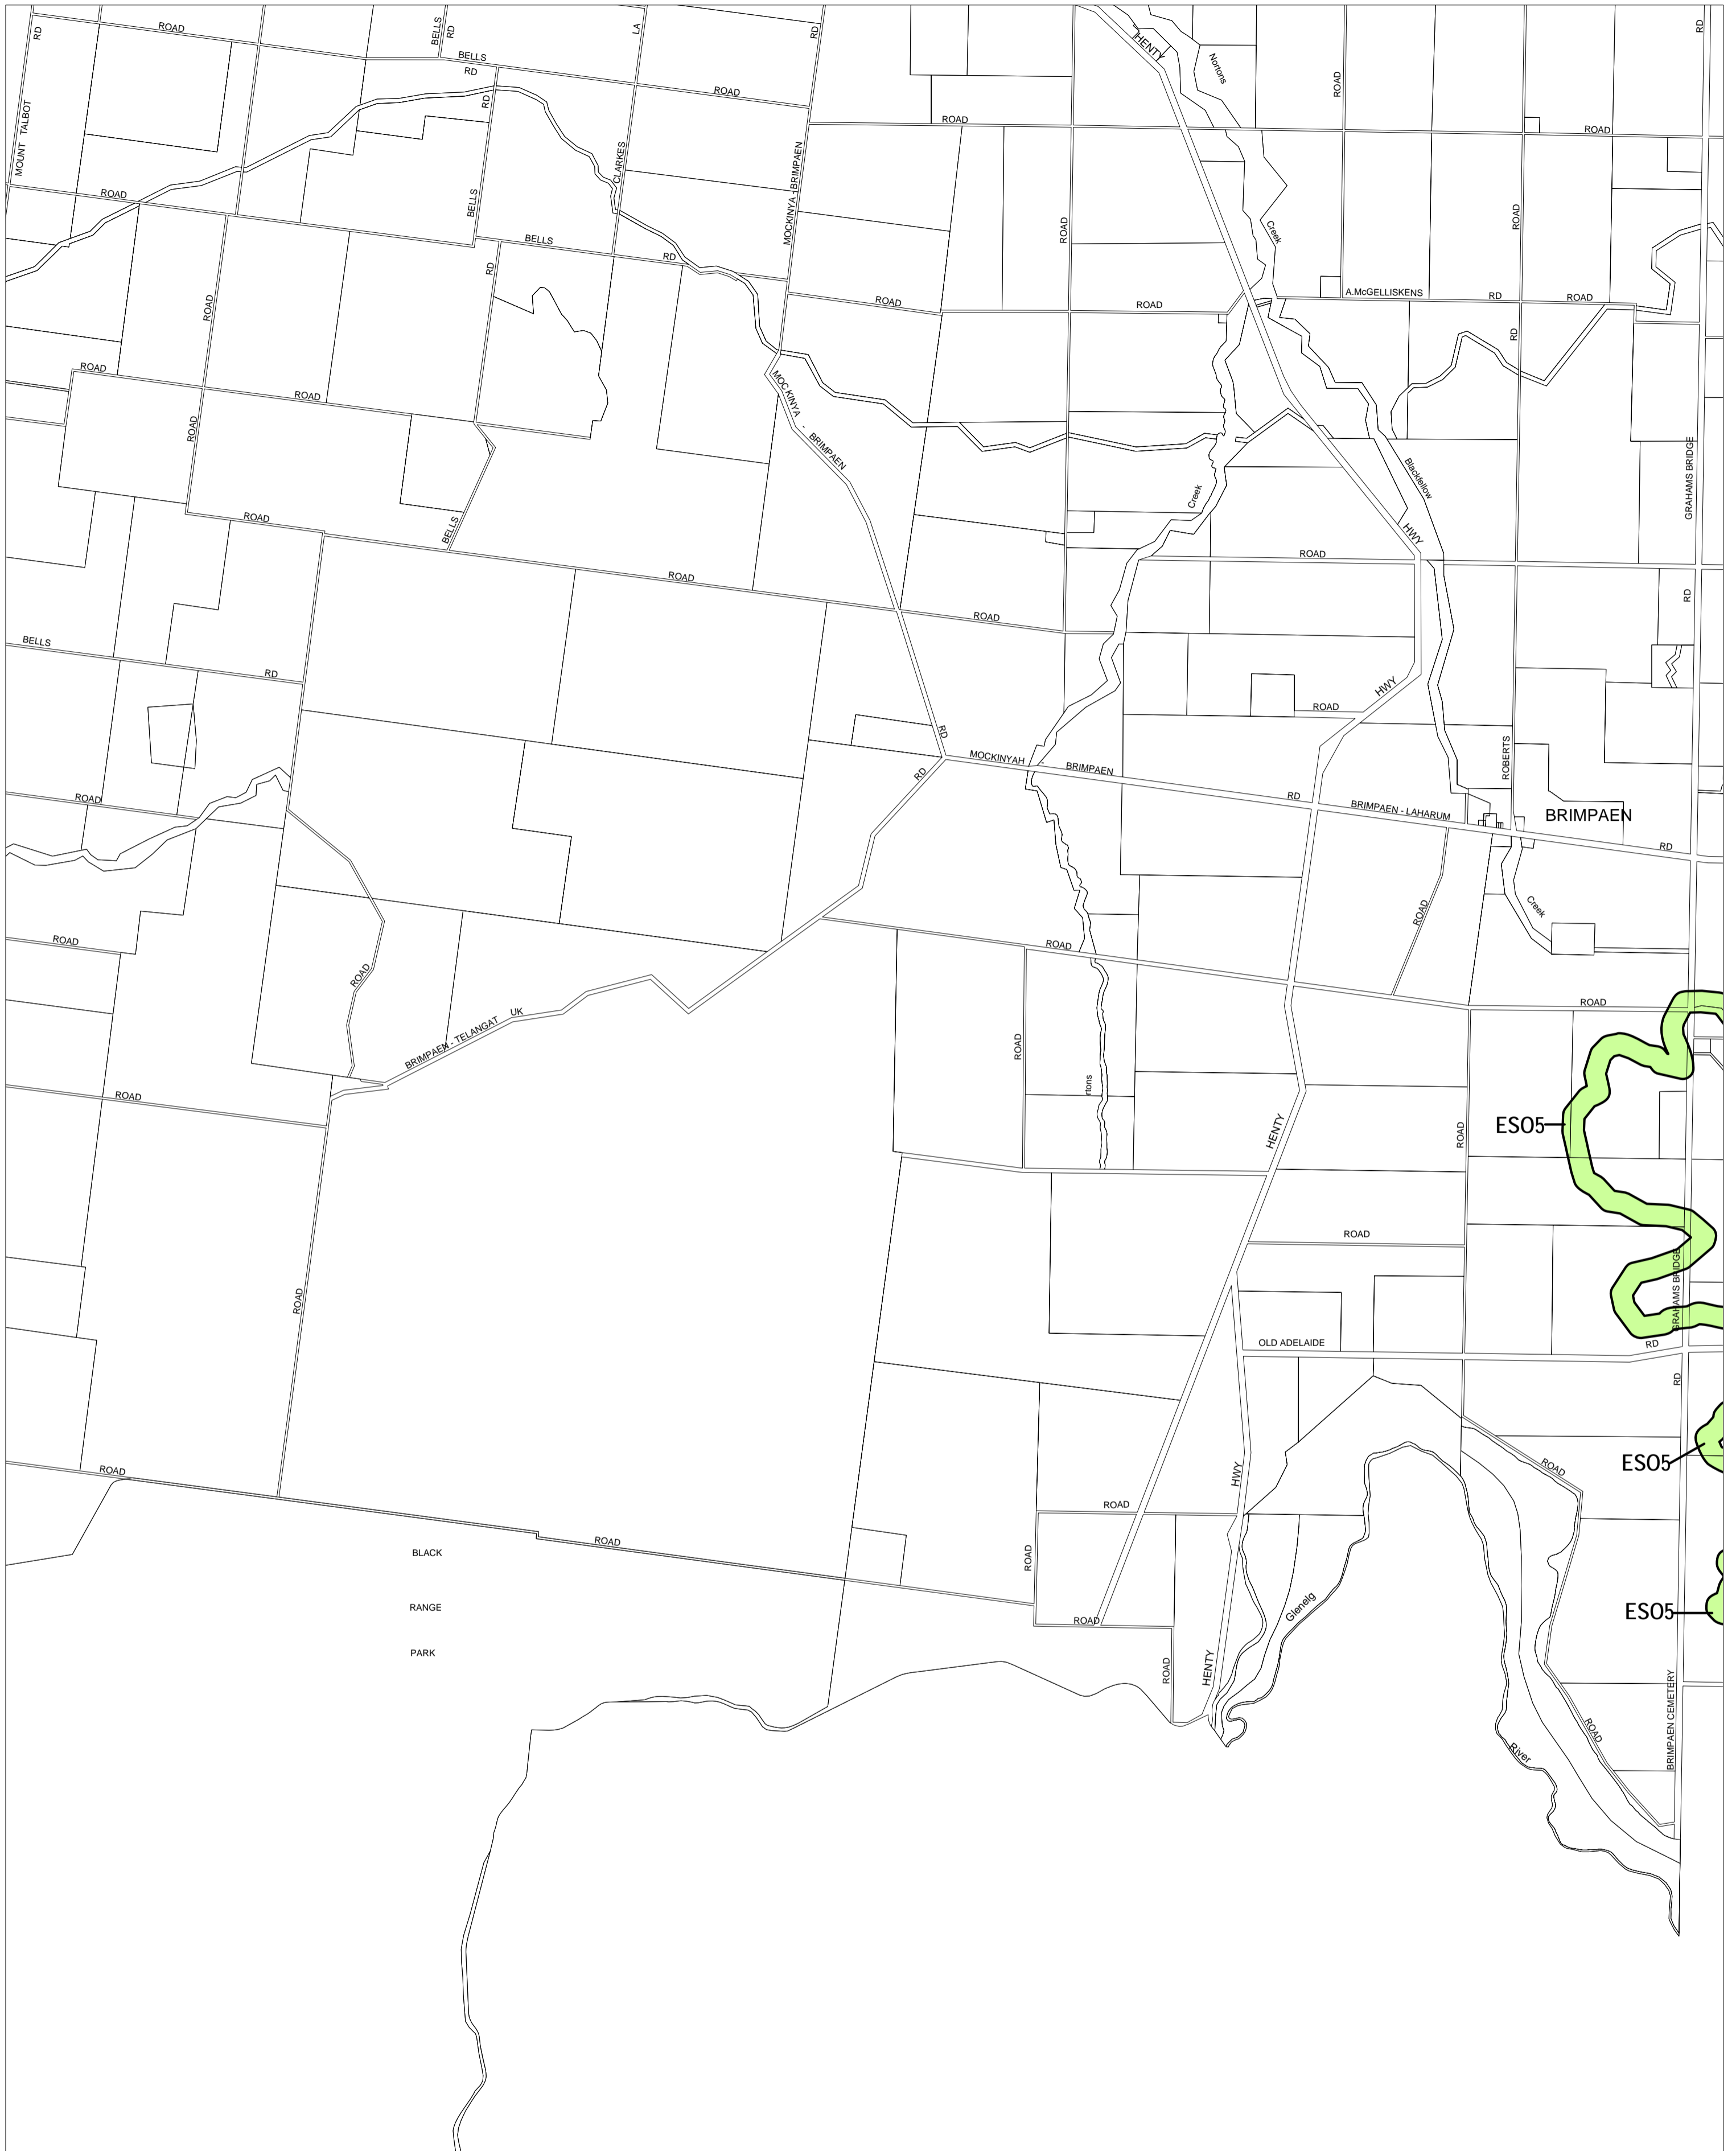

HORSHAM PLANNING SCHEME - LOCAL PROVISION

Overlays
ESO5 Environmental Significance Overlay - Schedule 5

AUSTRALIAN MAP GRID ZONE 54

Printed: 20/1/2011

AMENDMENT C52