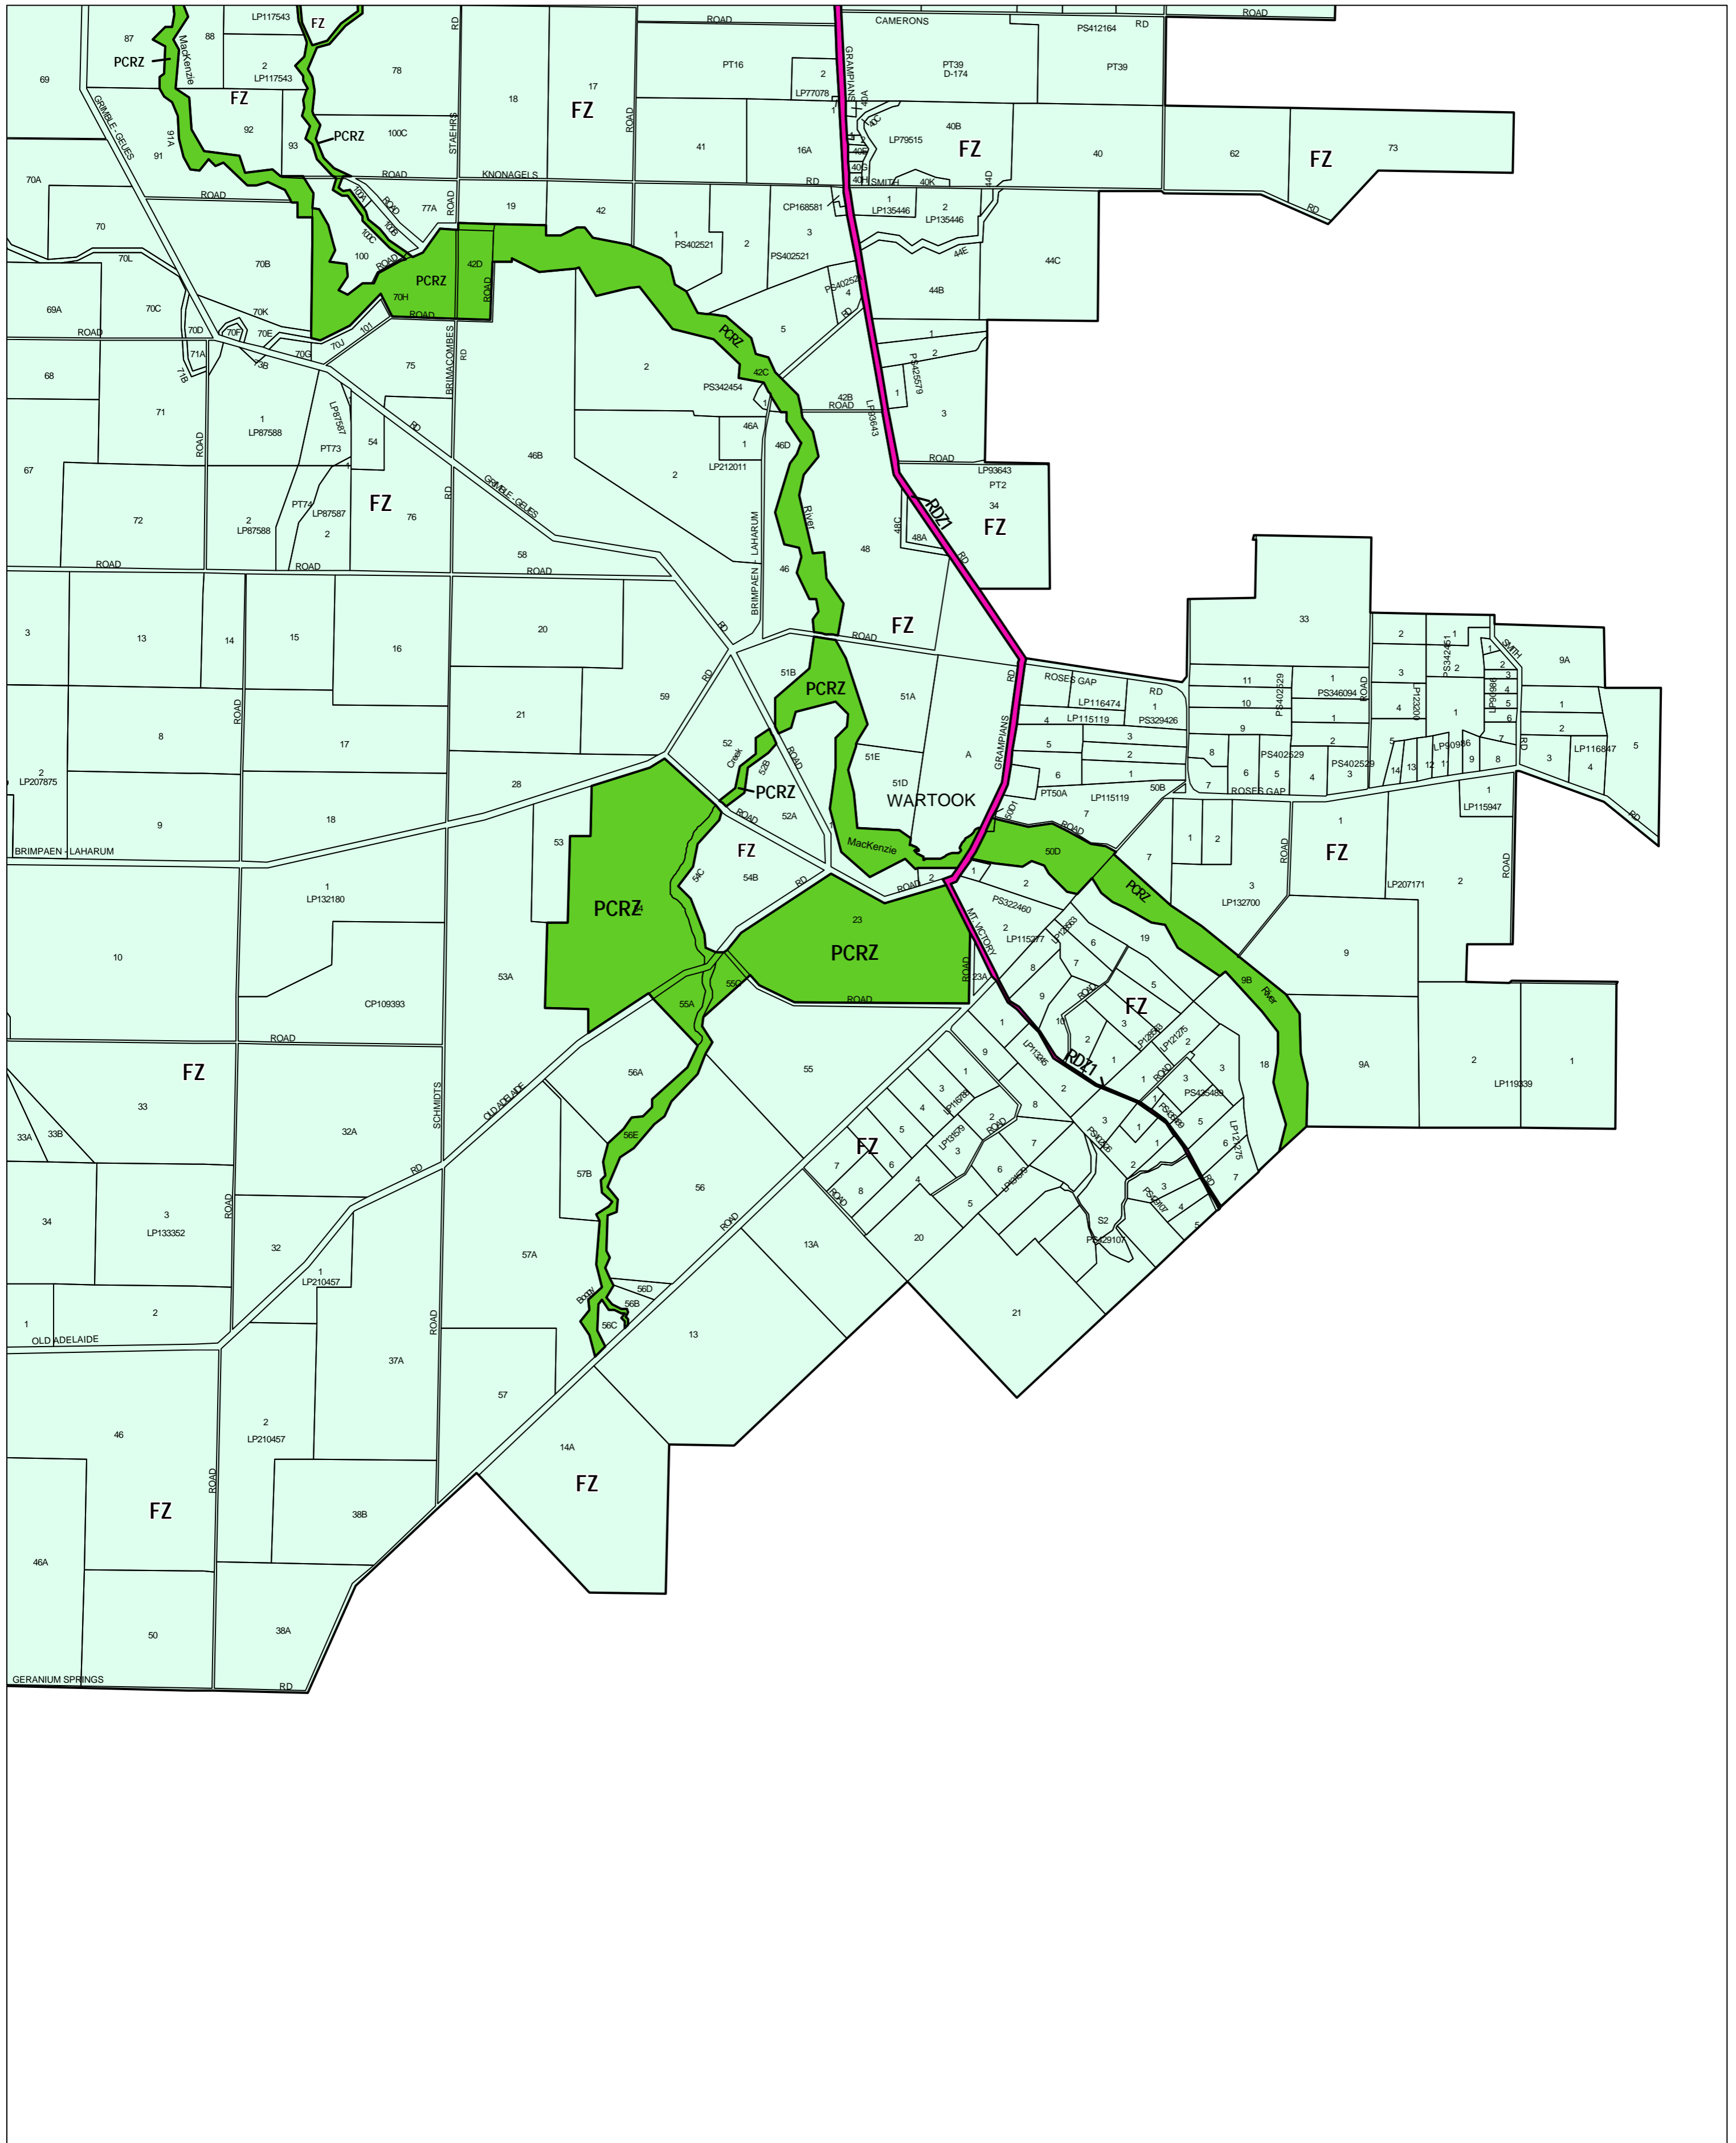

HORSHAM PLANNING SCHEME - LOCAL PROVISION

Public Land

- Public Conservation And Resource Zone
- Road Zone - Category 1

Rural

- Farming Zone

Printed: 12/7/2007

AMENDMENT C40