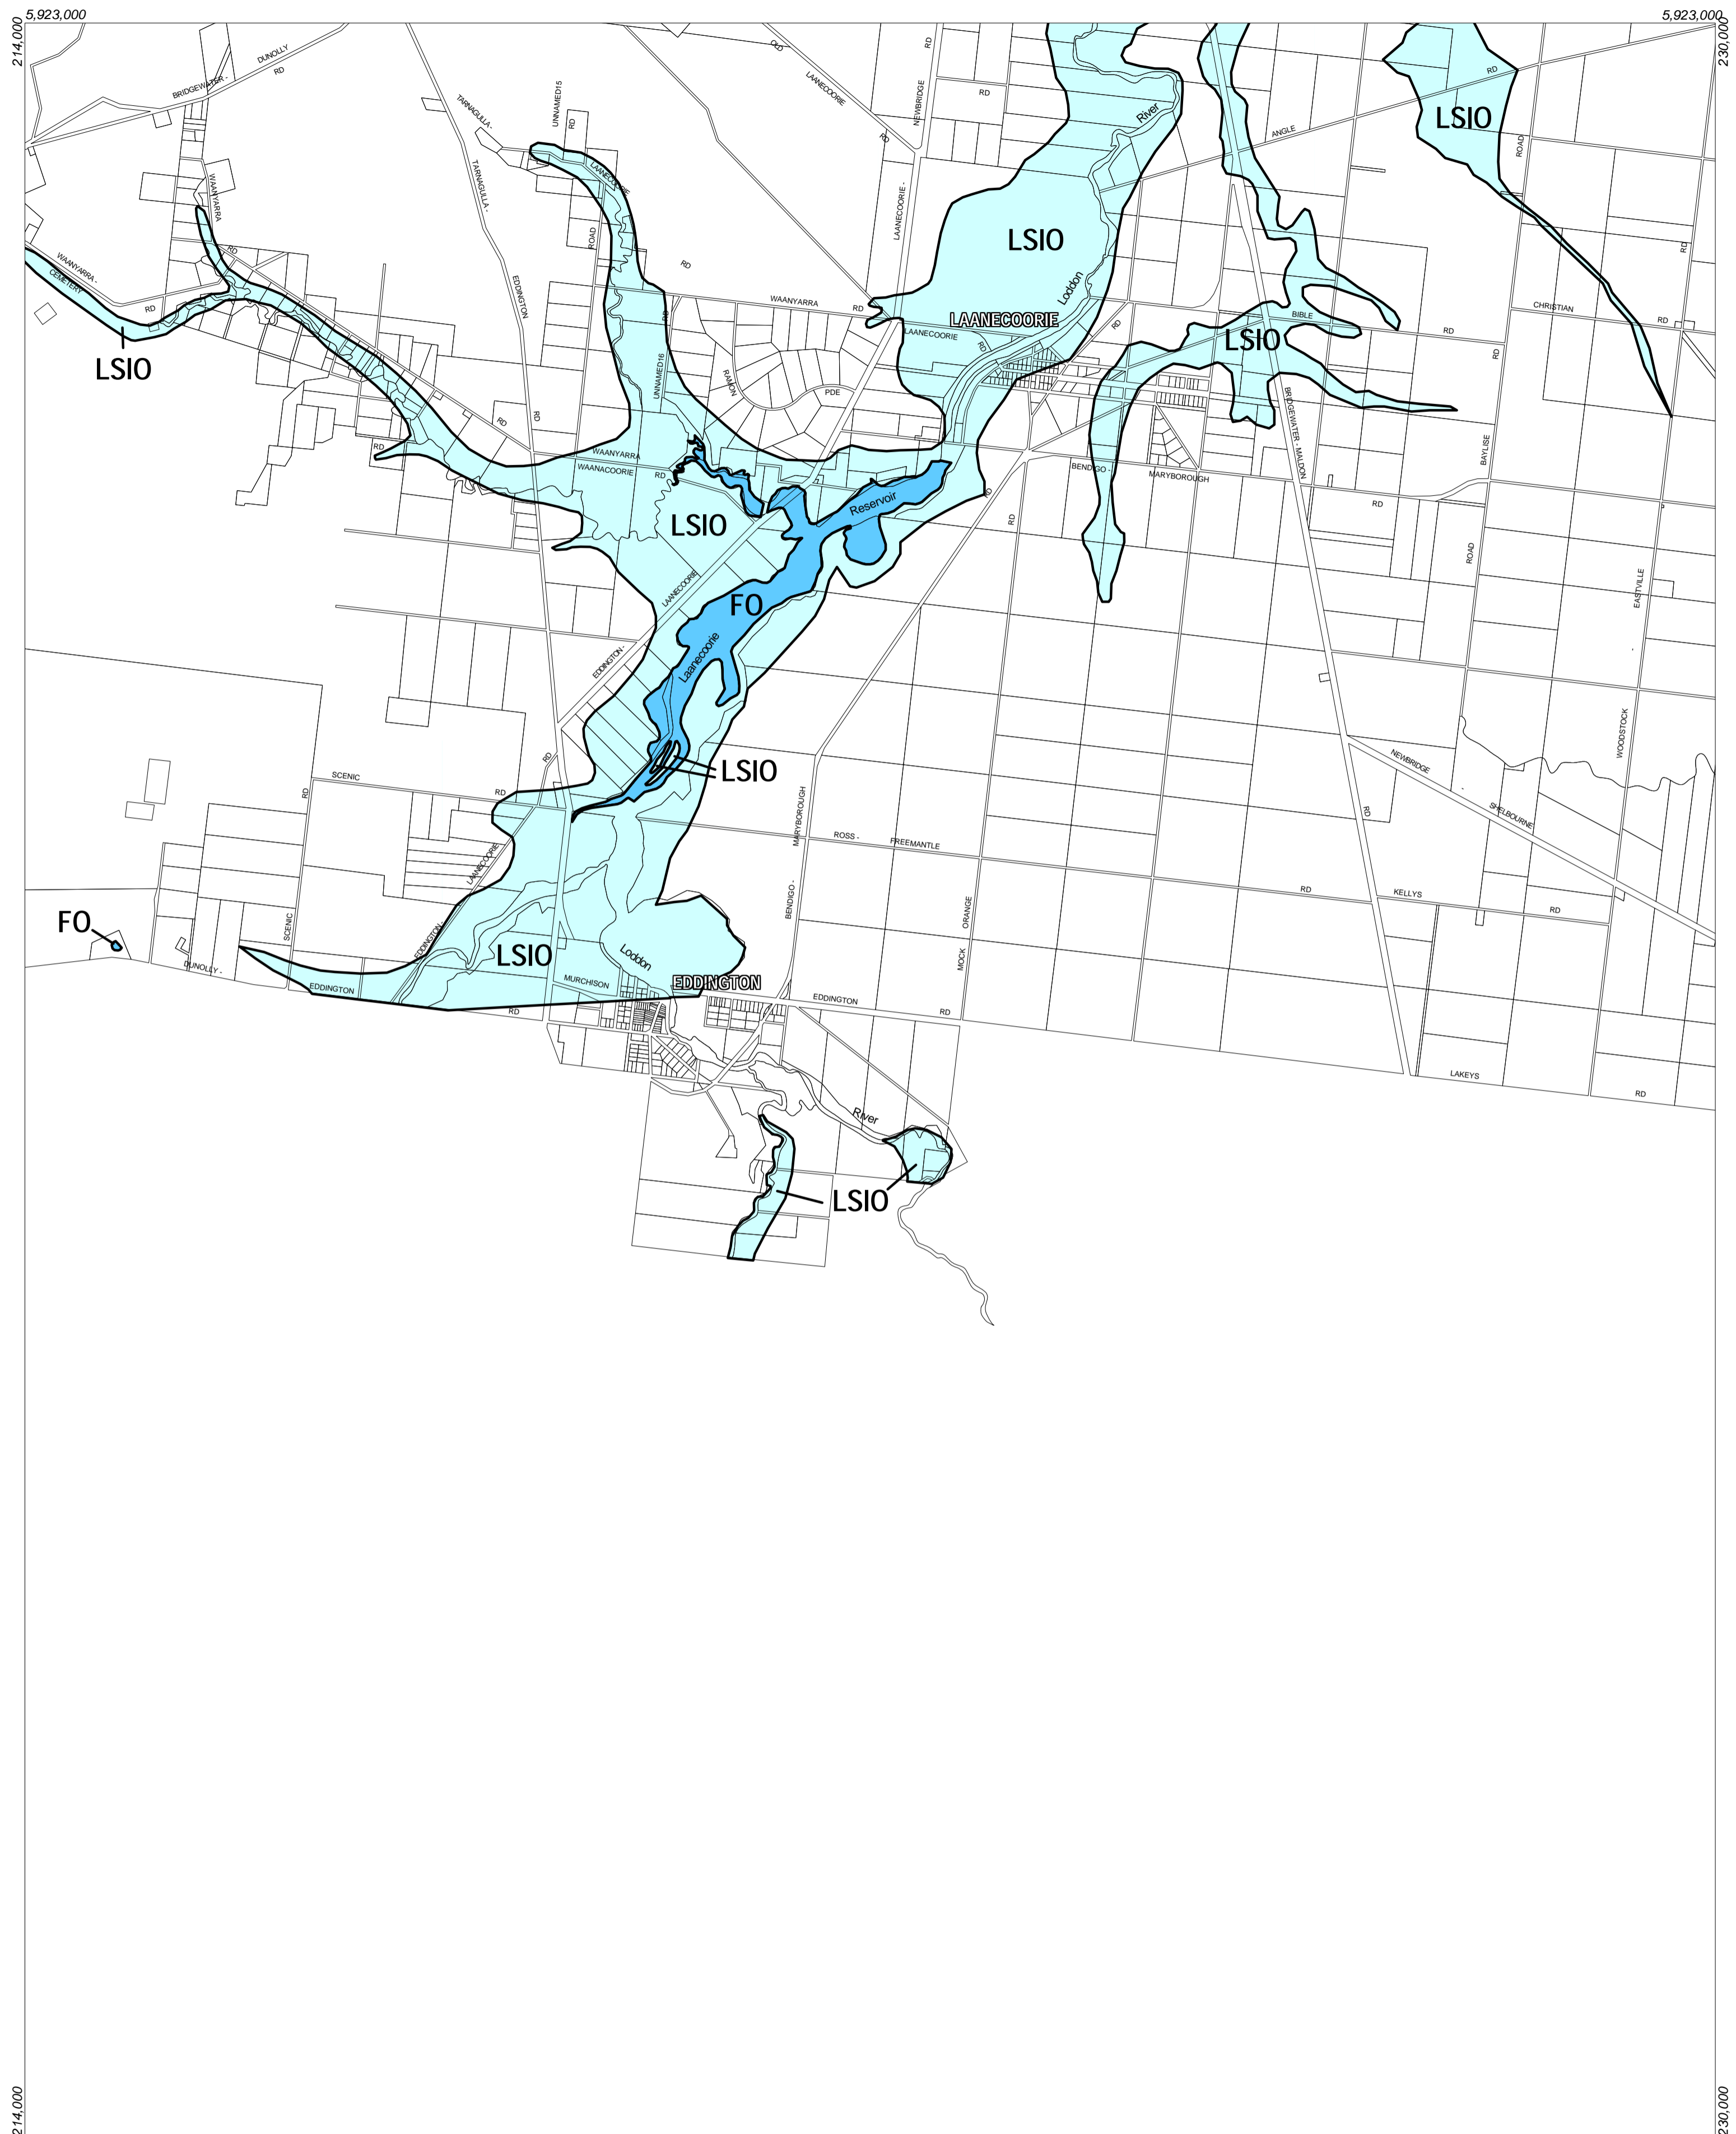

LODDON PLANNING SCHEME - LOCAL PROVISION

1. **Overlays**
2. Floodway Overlay
   - Land Subject To Inundation Overlay

Amendment C9
Printed: 8/12/2004