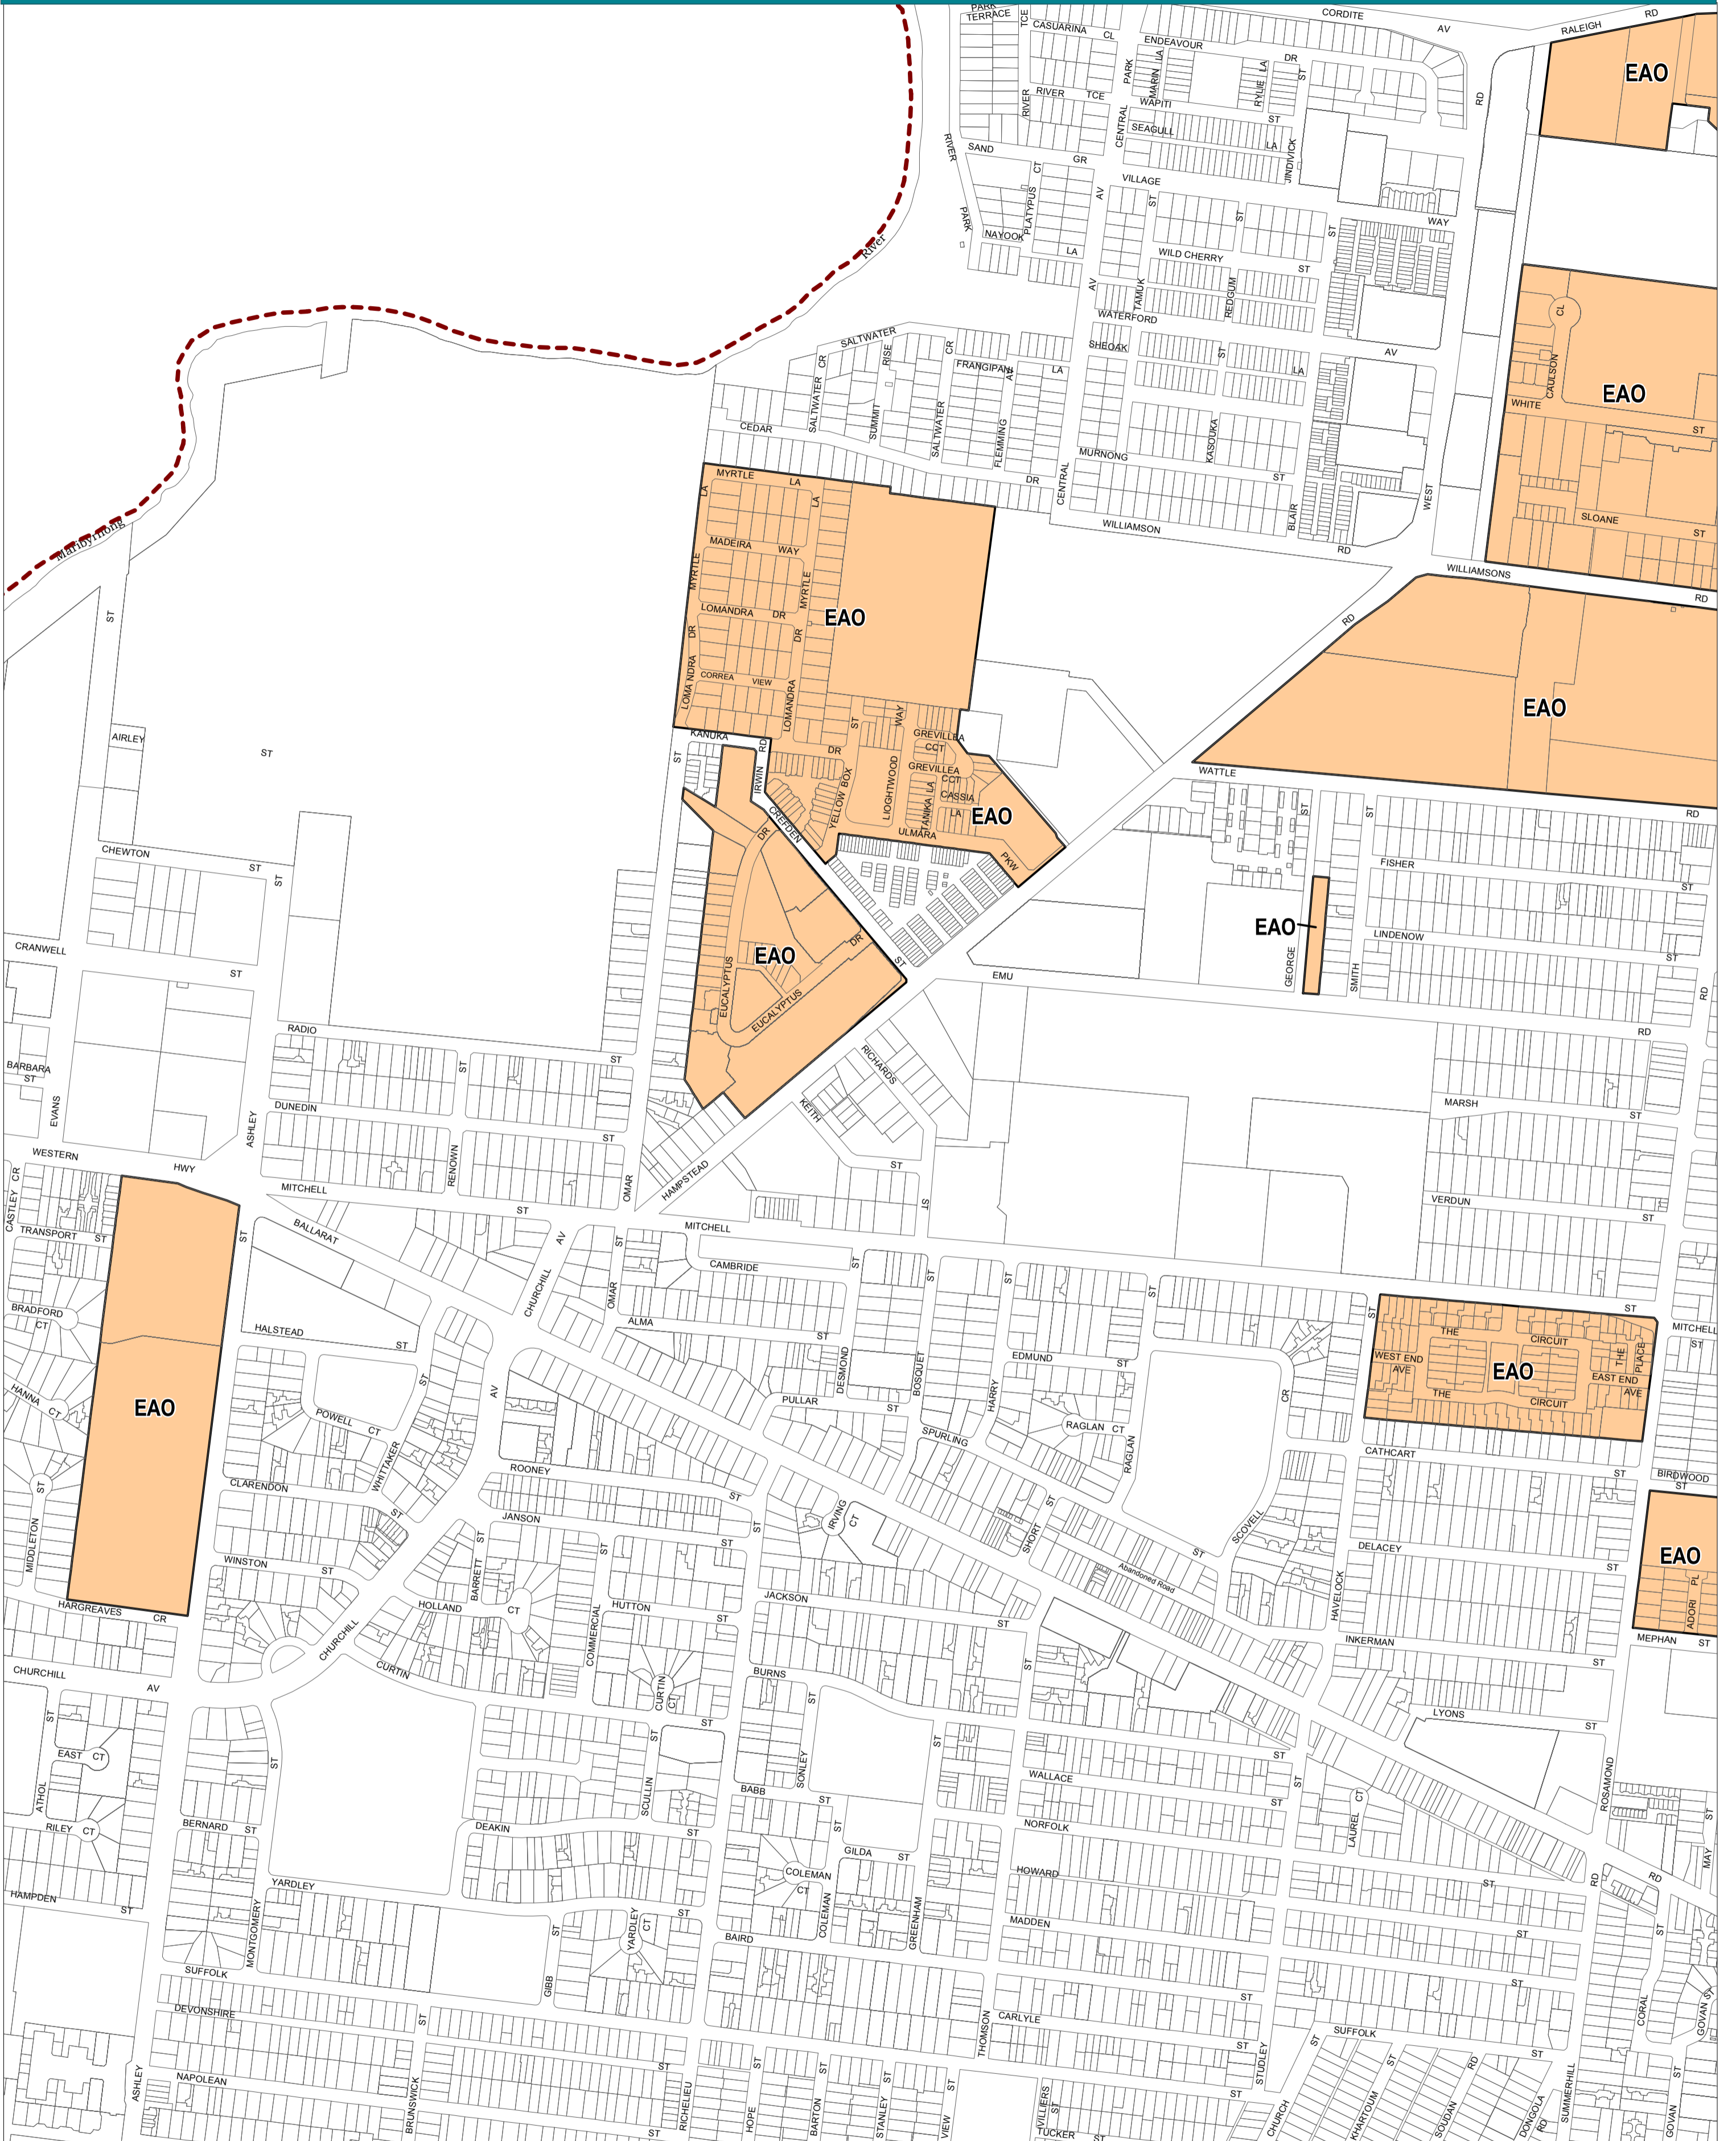

MARIBYRNONG PLANNING SCHEME - LOCAL PROVISION

Overlays
 Environmental Audit Overlay

--- Municipal Boundary

AUSTRALIAN MAP GRID ZONE 55

PREPARED BY: Planning Mapping Services

Environment, Land, Water and Planning

Printed: 26/8/2016

AMENDMENT C135

INDEX TO ADJOINING METRIC SERIES MAP