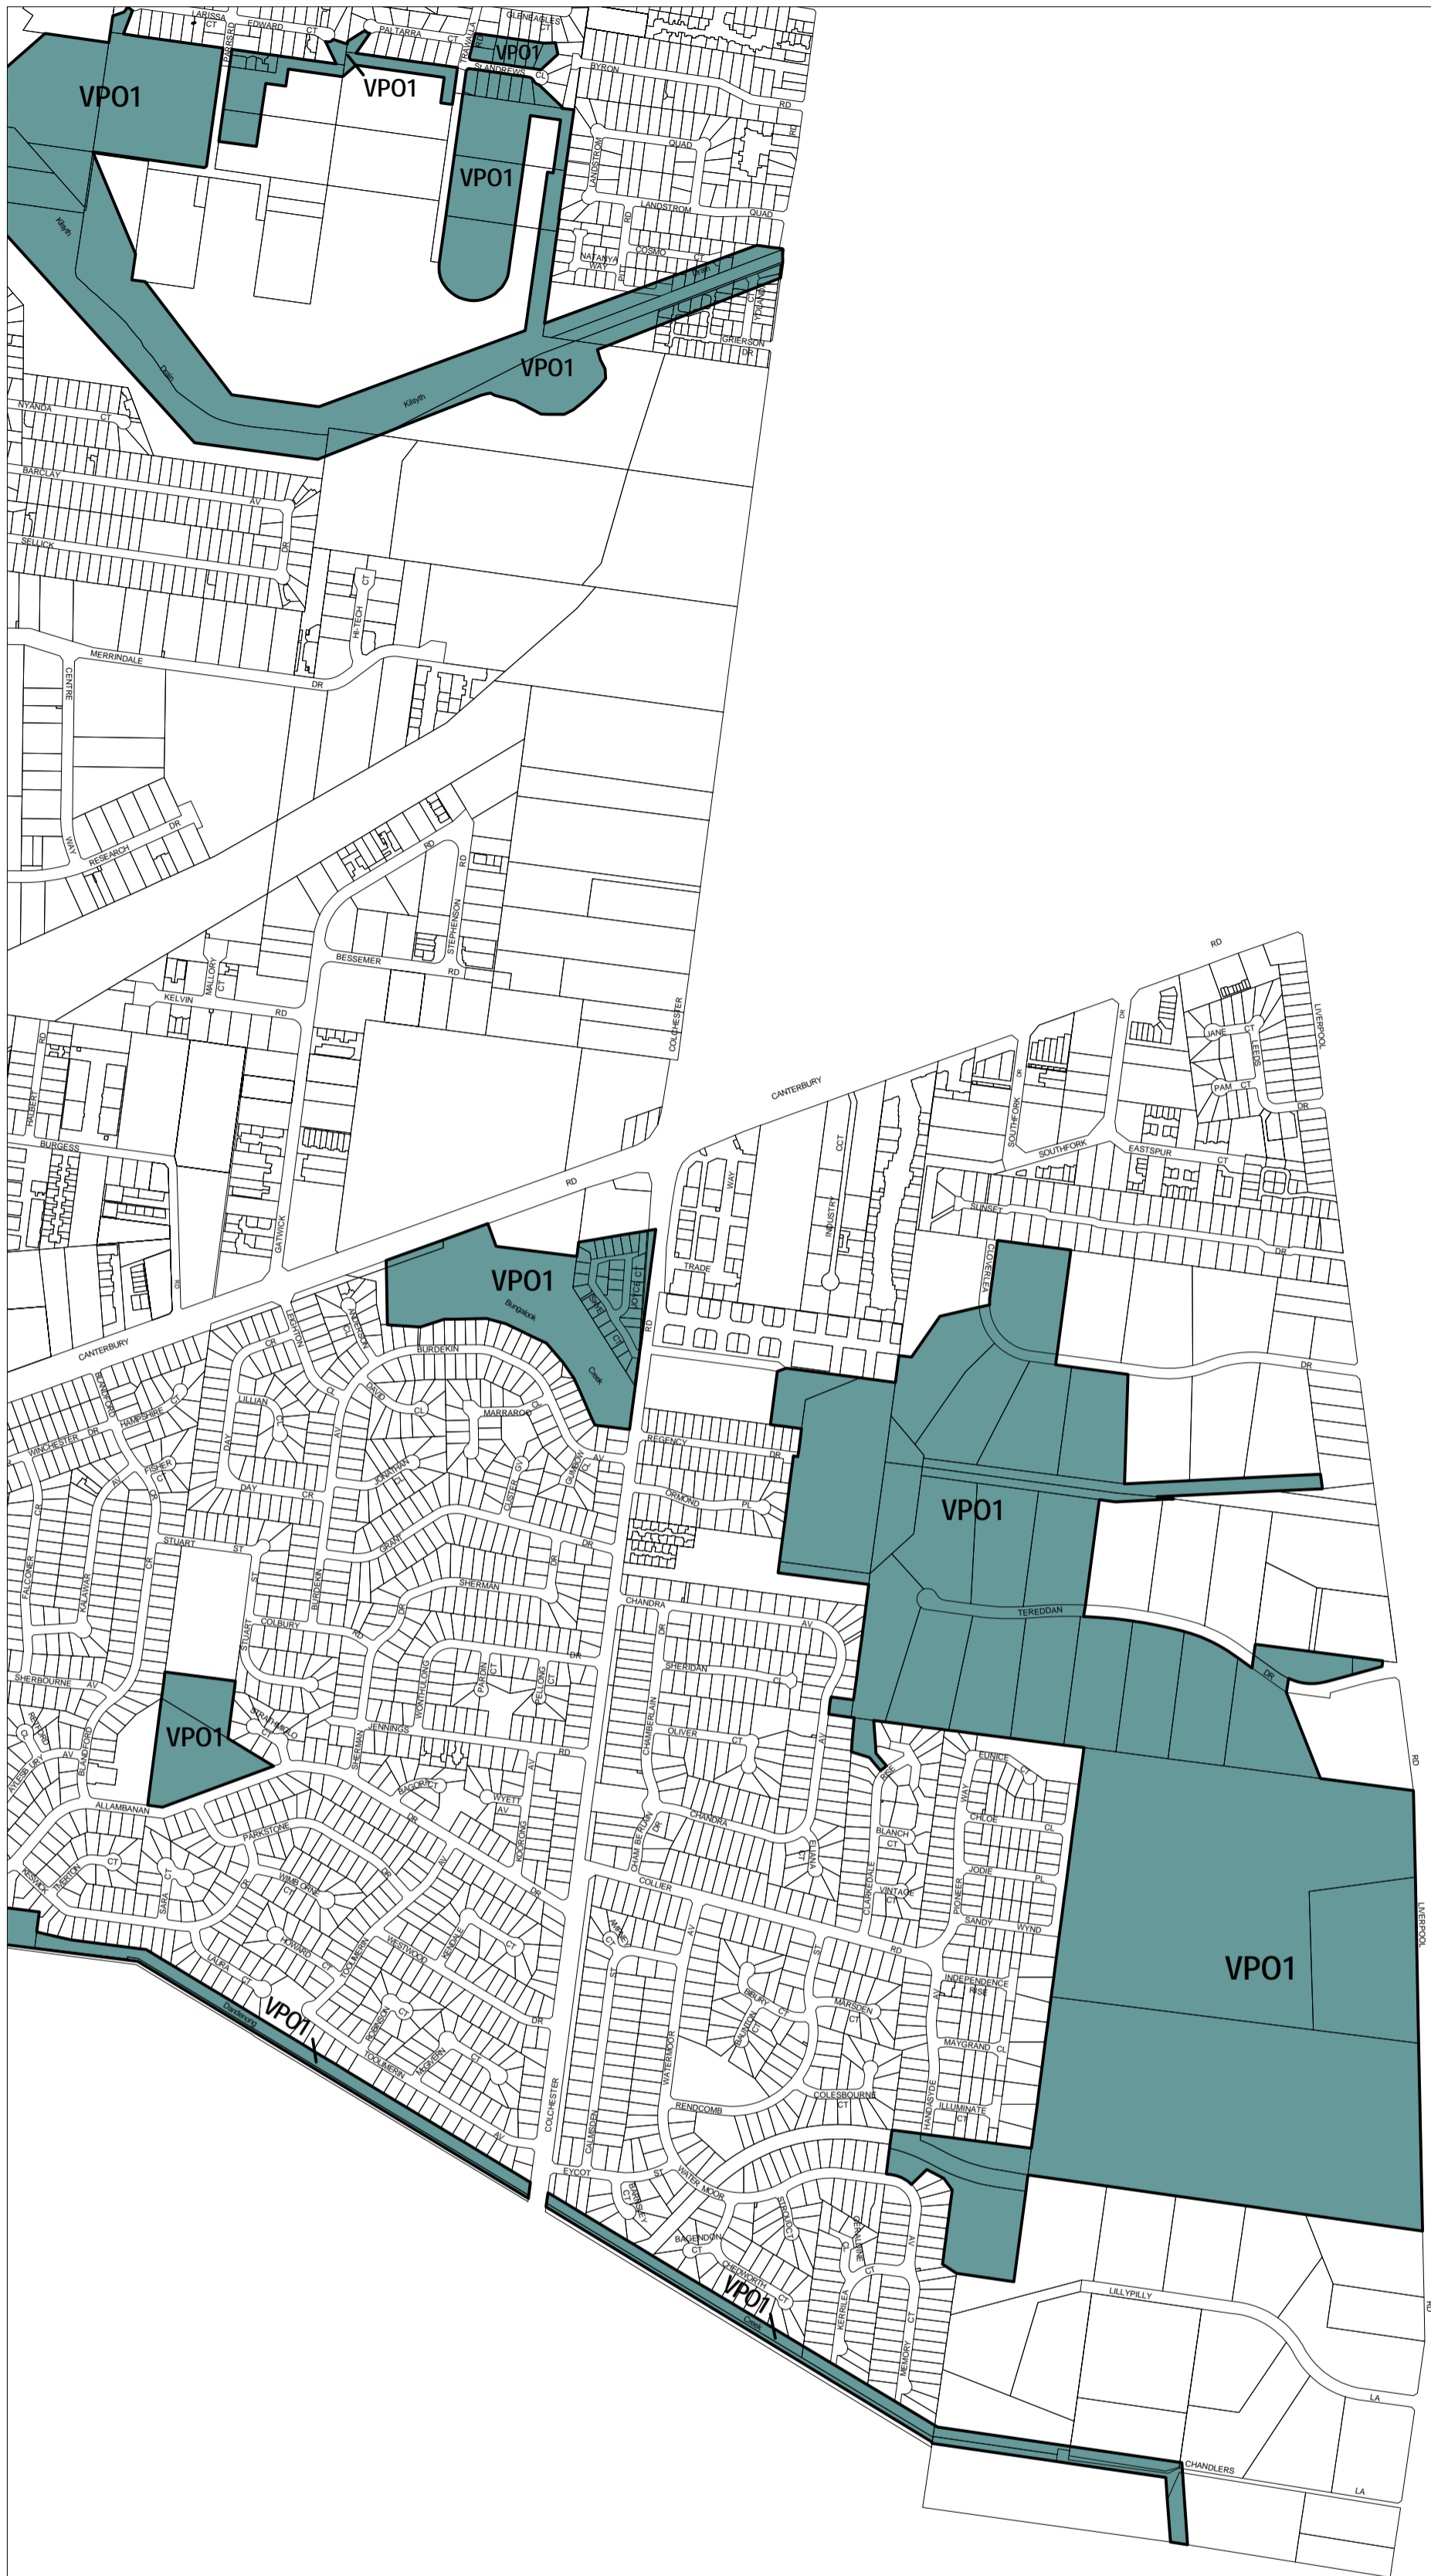

MAROONDAH PLANNING SCHEME - LOCAL PROVISION

See YARRA RANGES PLANNING SCHEME

See KNOX PLANNING SCHEME

Overlays

VPO1 Vegetation Protection Overlay - Schedule 1

200 0 200 400 600 800 1000 m

AUSTRALIAN MAP GRID ZONE 55

INDEX TO ADJOINING METRIC SERIES MAP

1	2	3
4	5	6

Printed: 5/6/2007