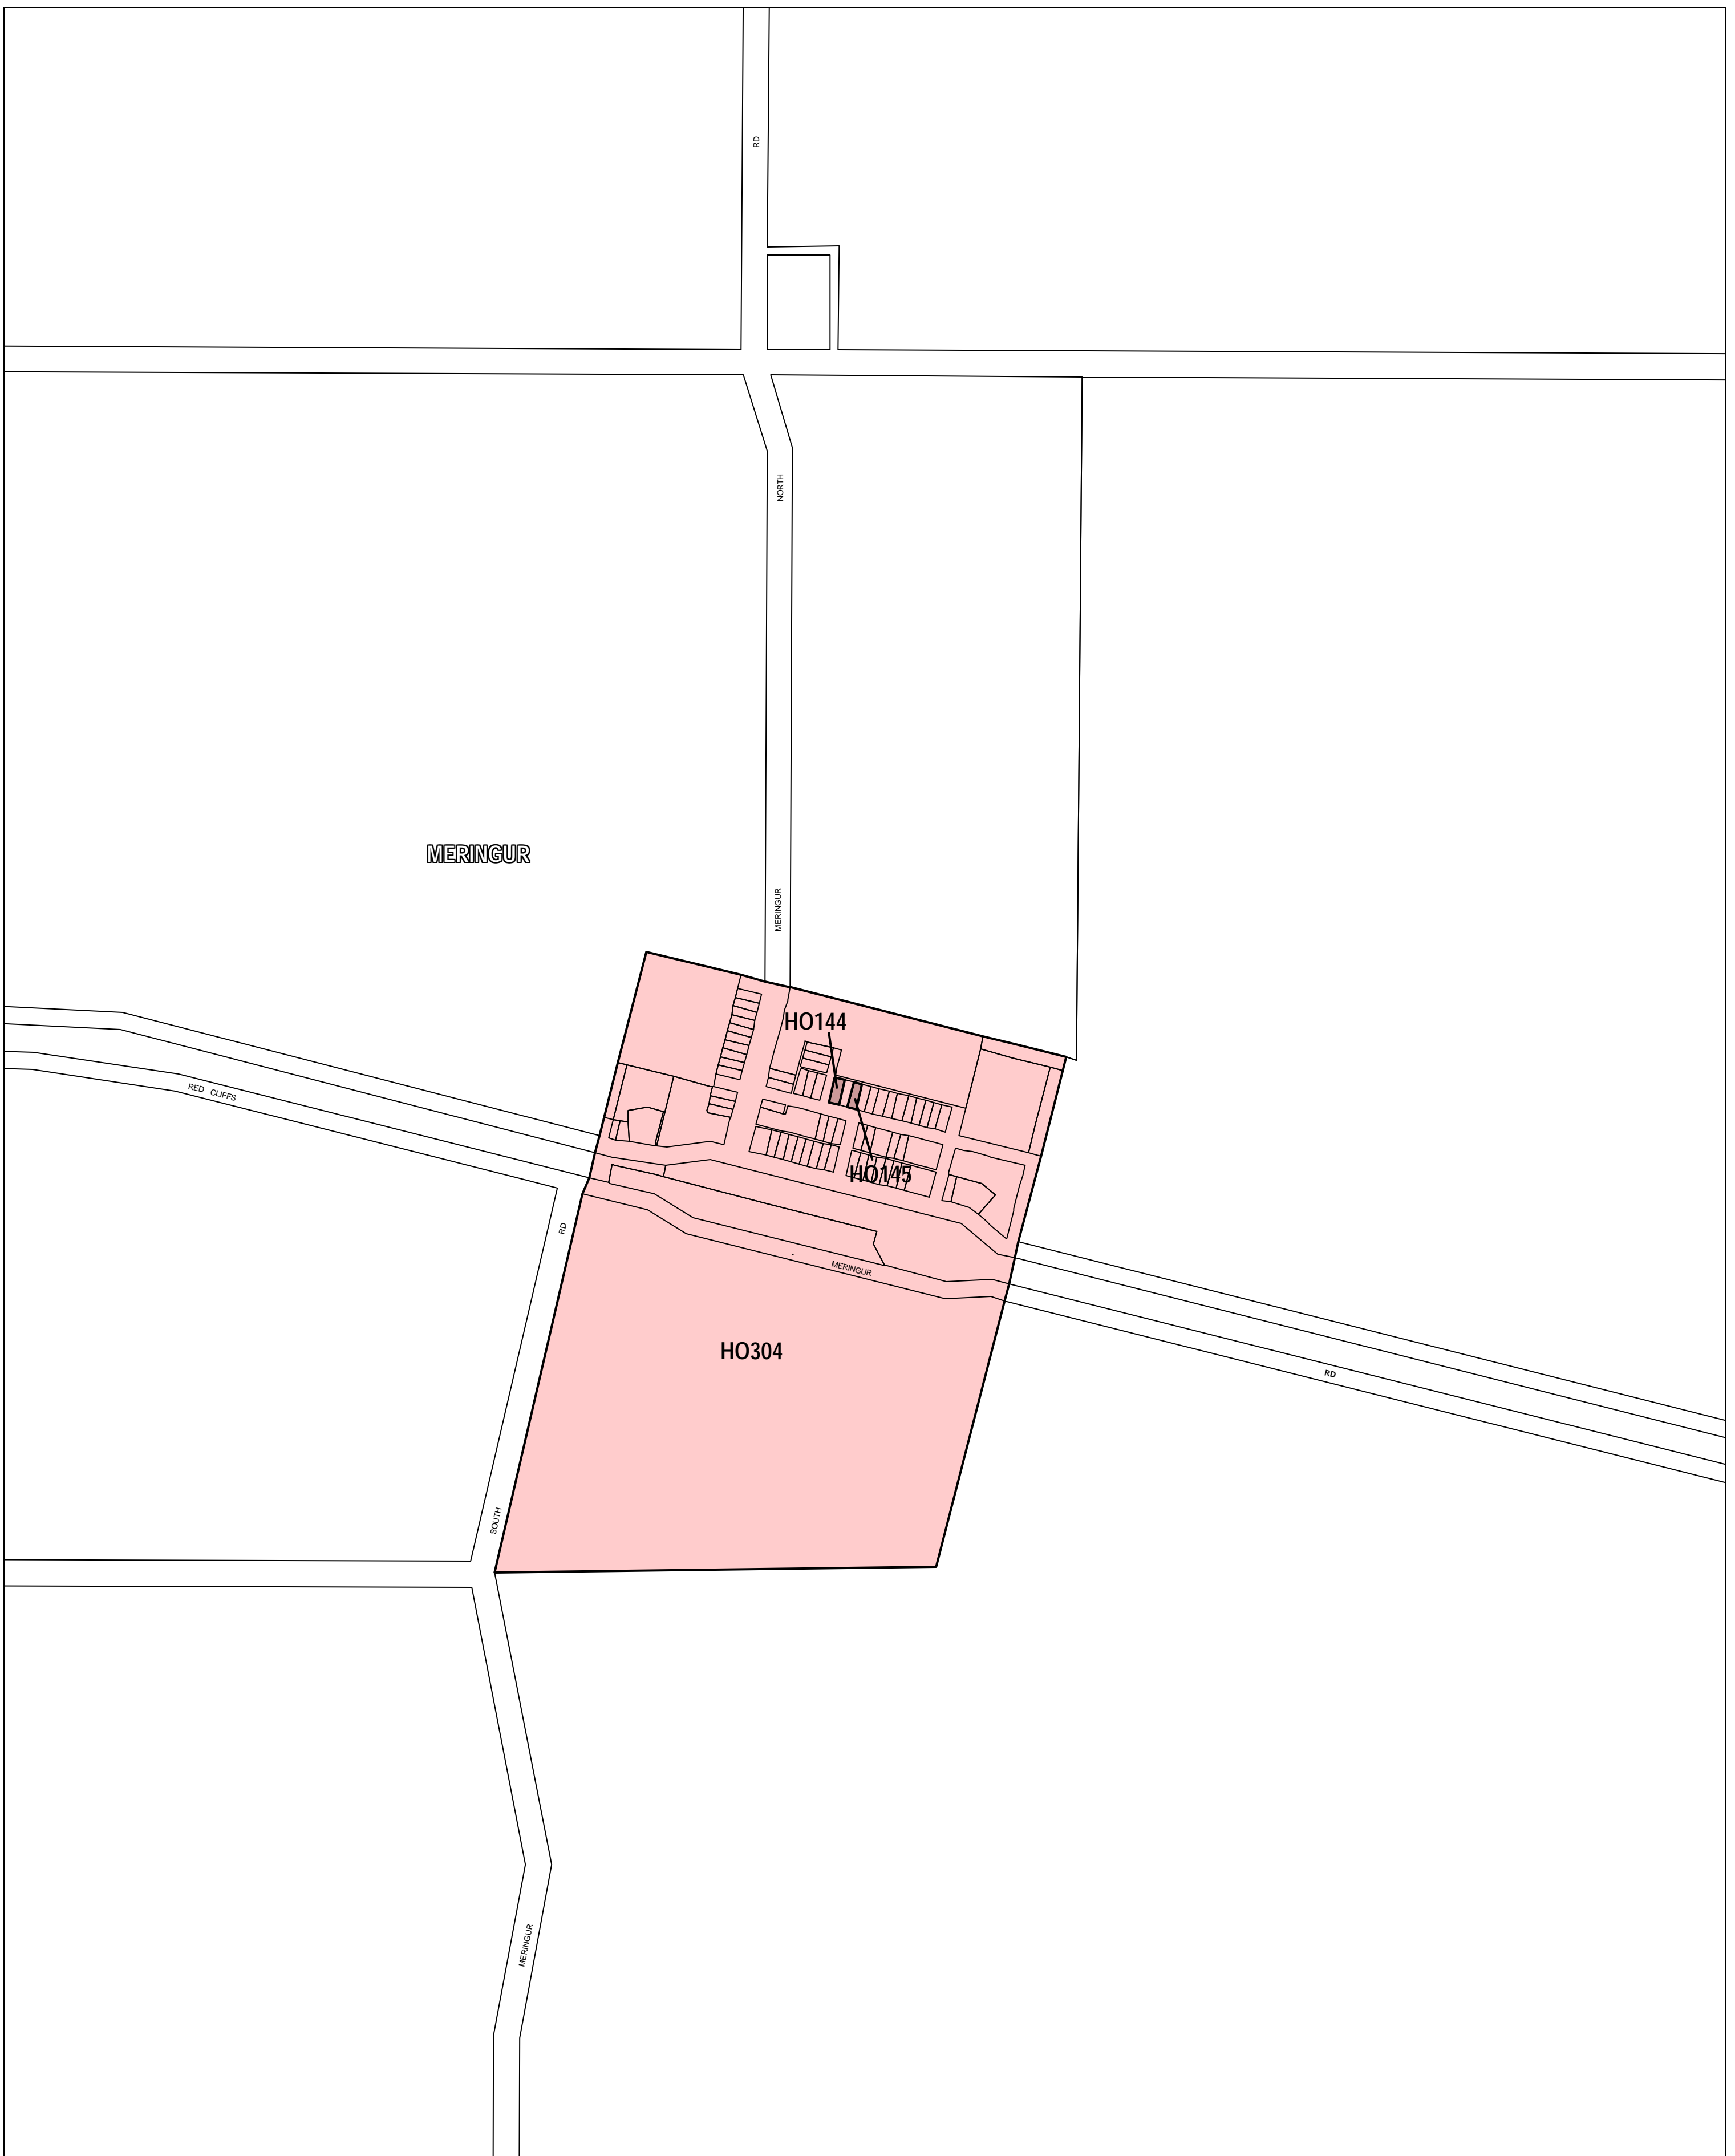

MILDURA PLANNING SCHEME - LOCAL PROVISION

Overlays

HO Heritage Overlay

AUSTRALIAN MAP GRID ZONE 54

Printed: 30/8/2007